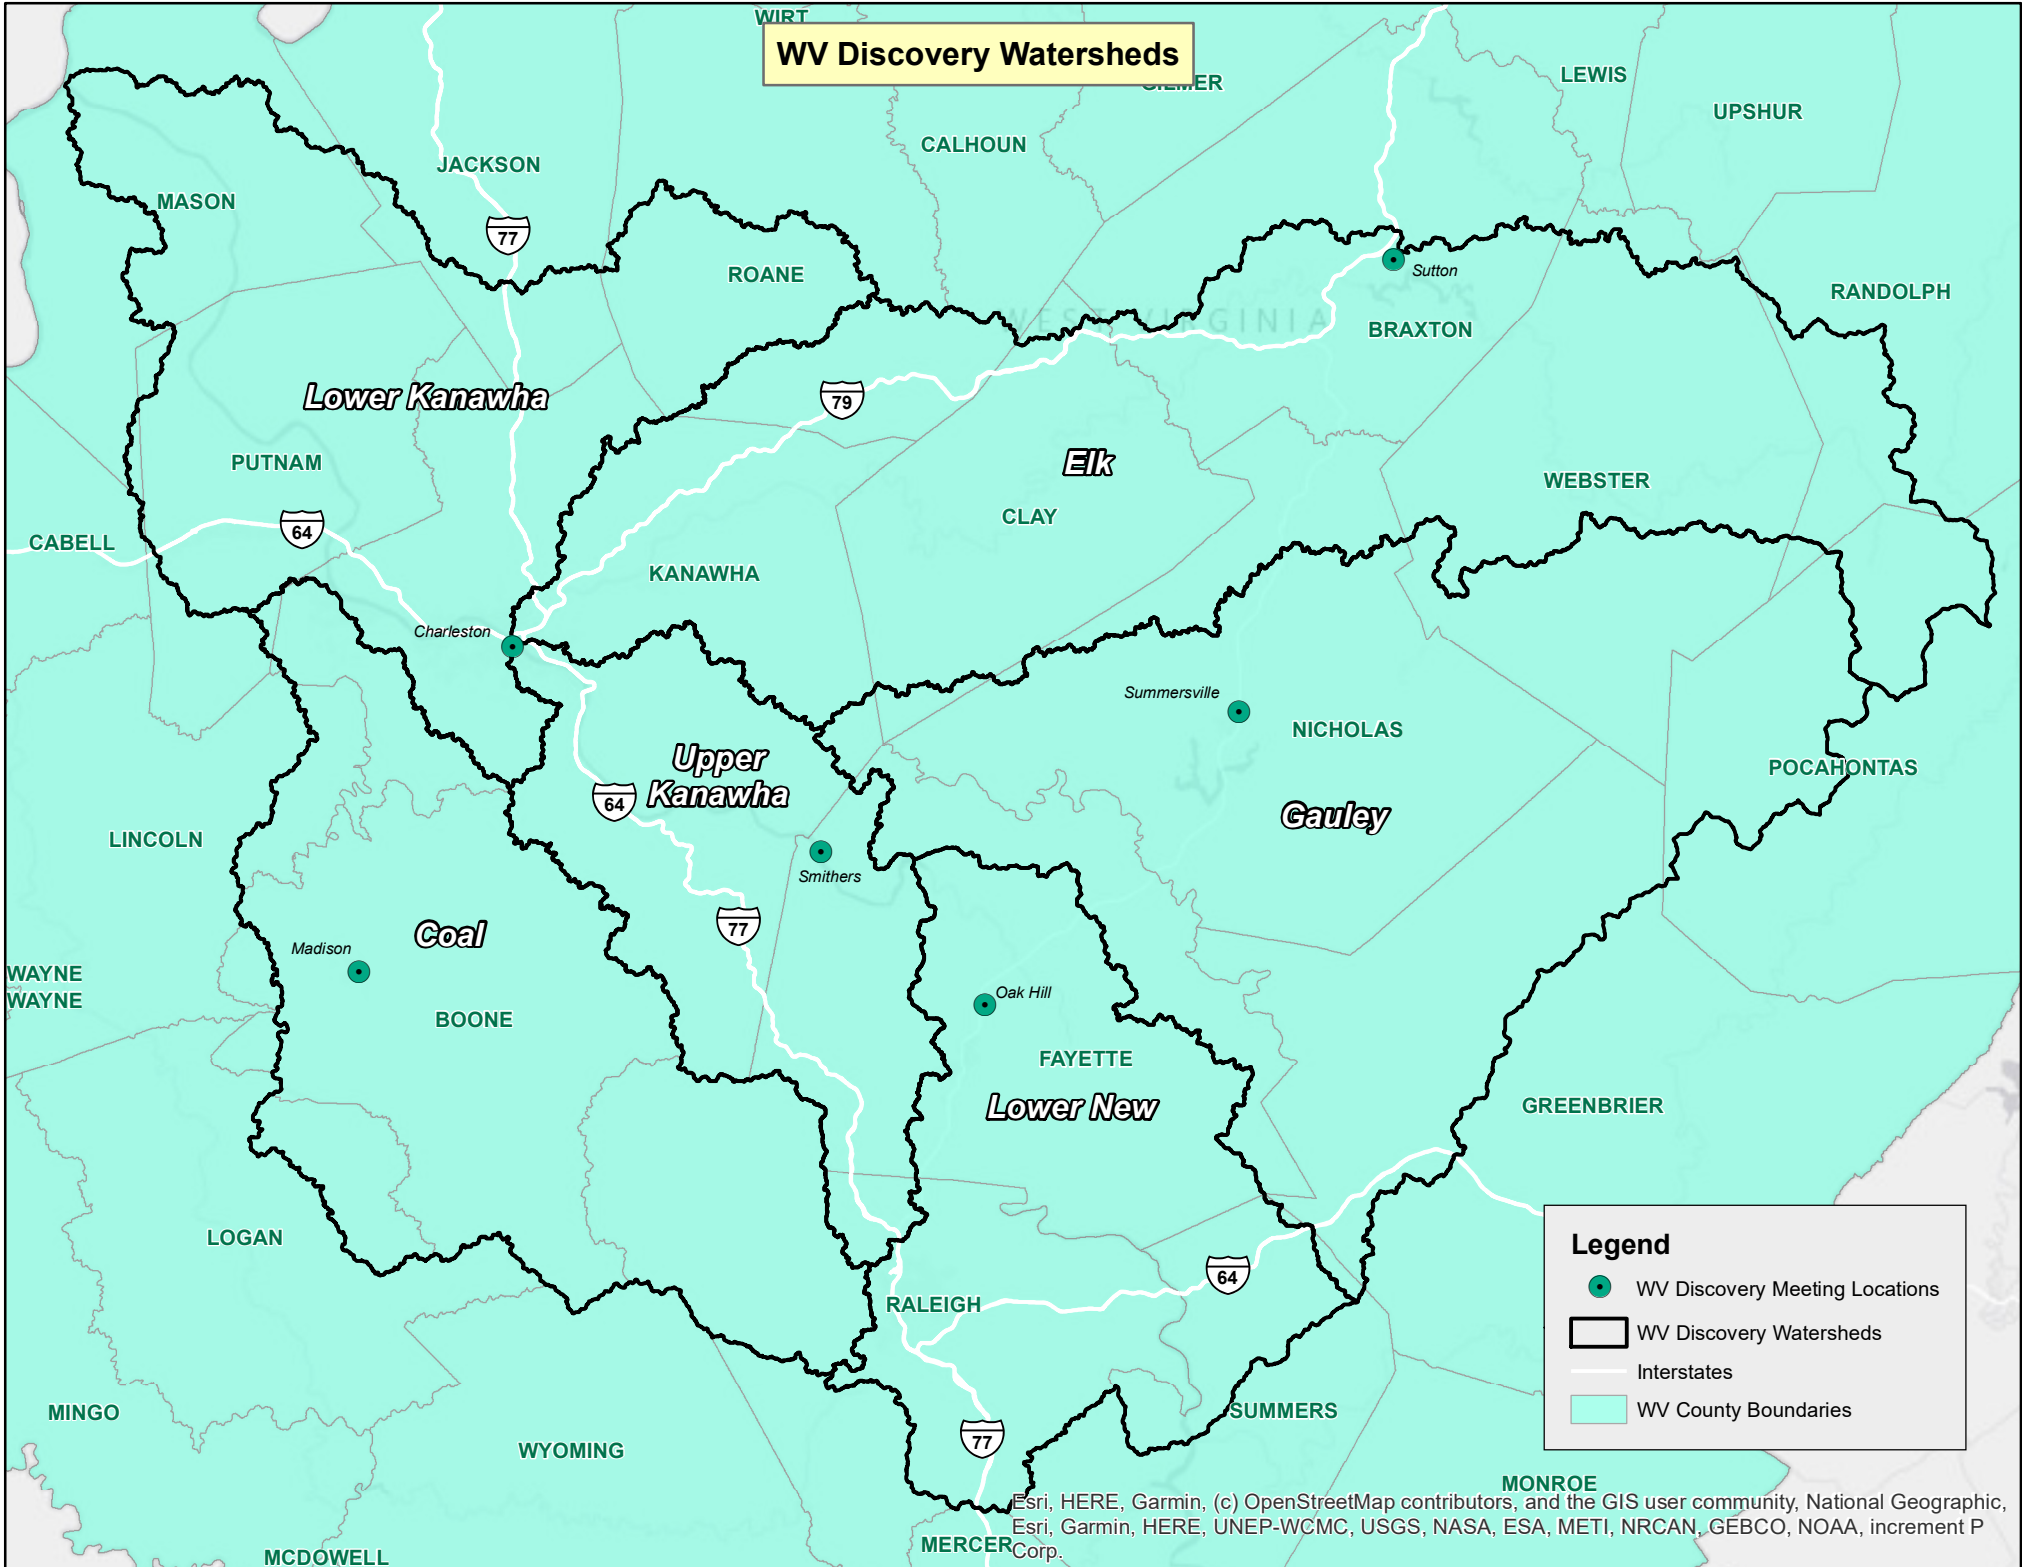

# WV Discovery Watersheds

**Legend**

- WV Discovery Meeting Locations
- WV Discovery Watersheds
- Interstates
- WV County Boundaries

Esri, HERE, Garmin, (c) OpenStreetMap contributors, and the GIS user community, National Geographic, Esri, Garmin, HERE, UNEP-WCMC, USGS, NASA, ESA, METI, NRCAN, GEBCO, NOAA, increment P Corp.