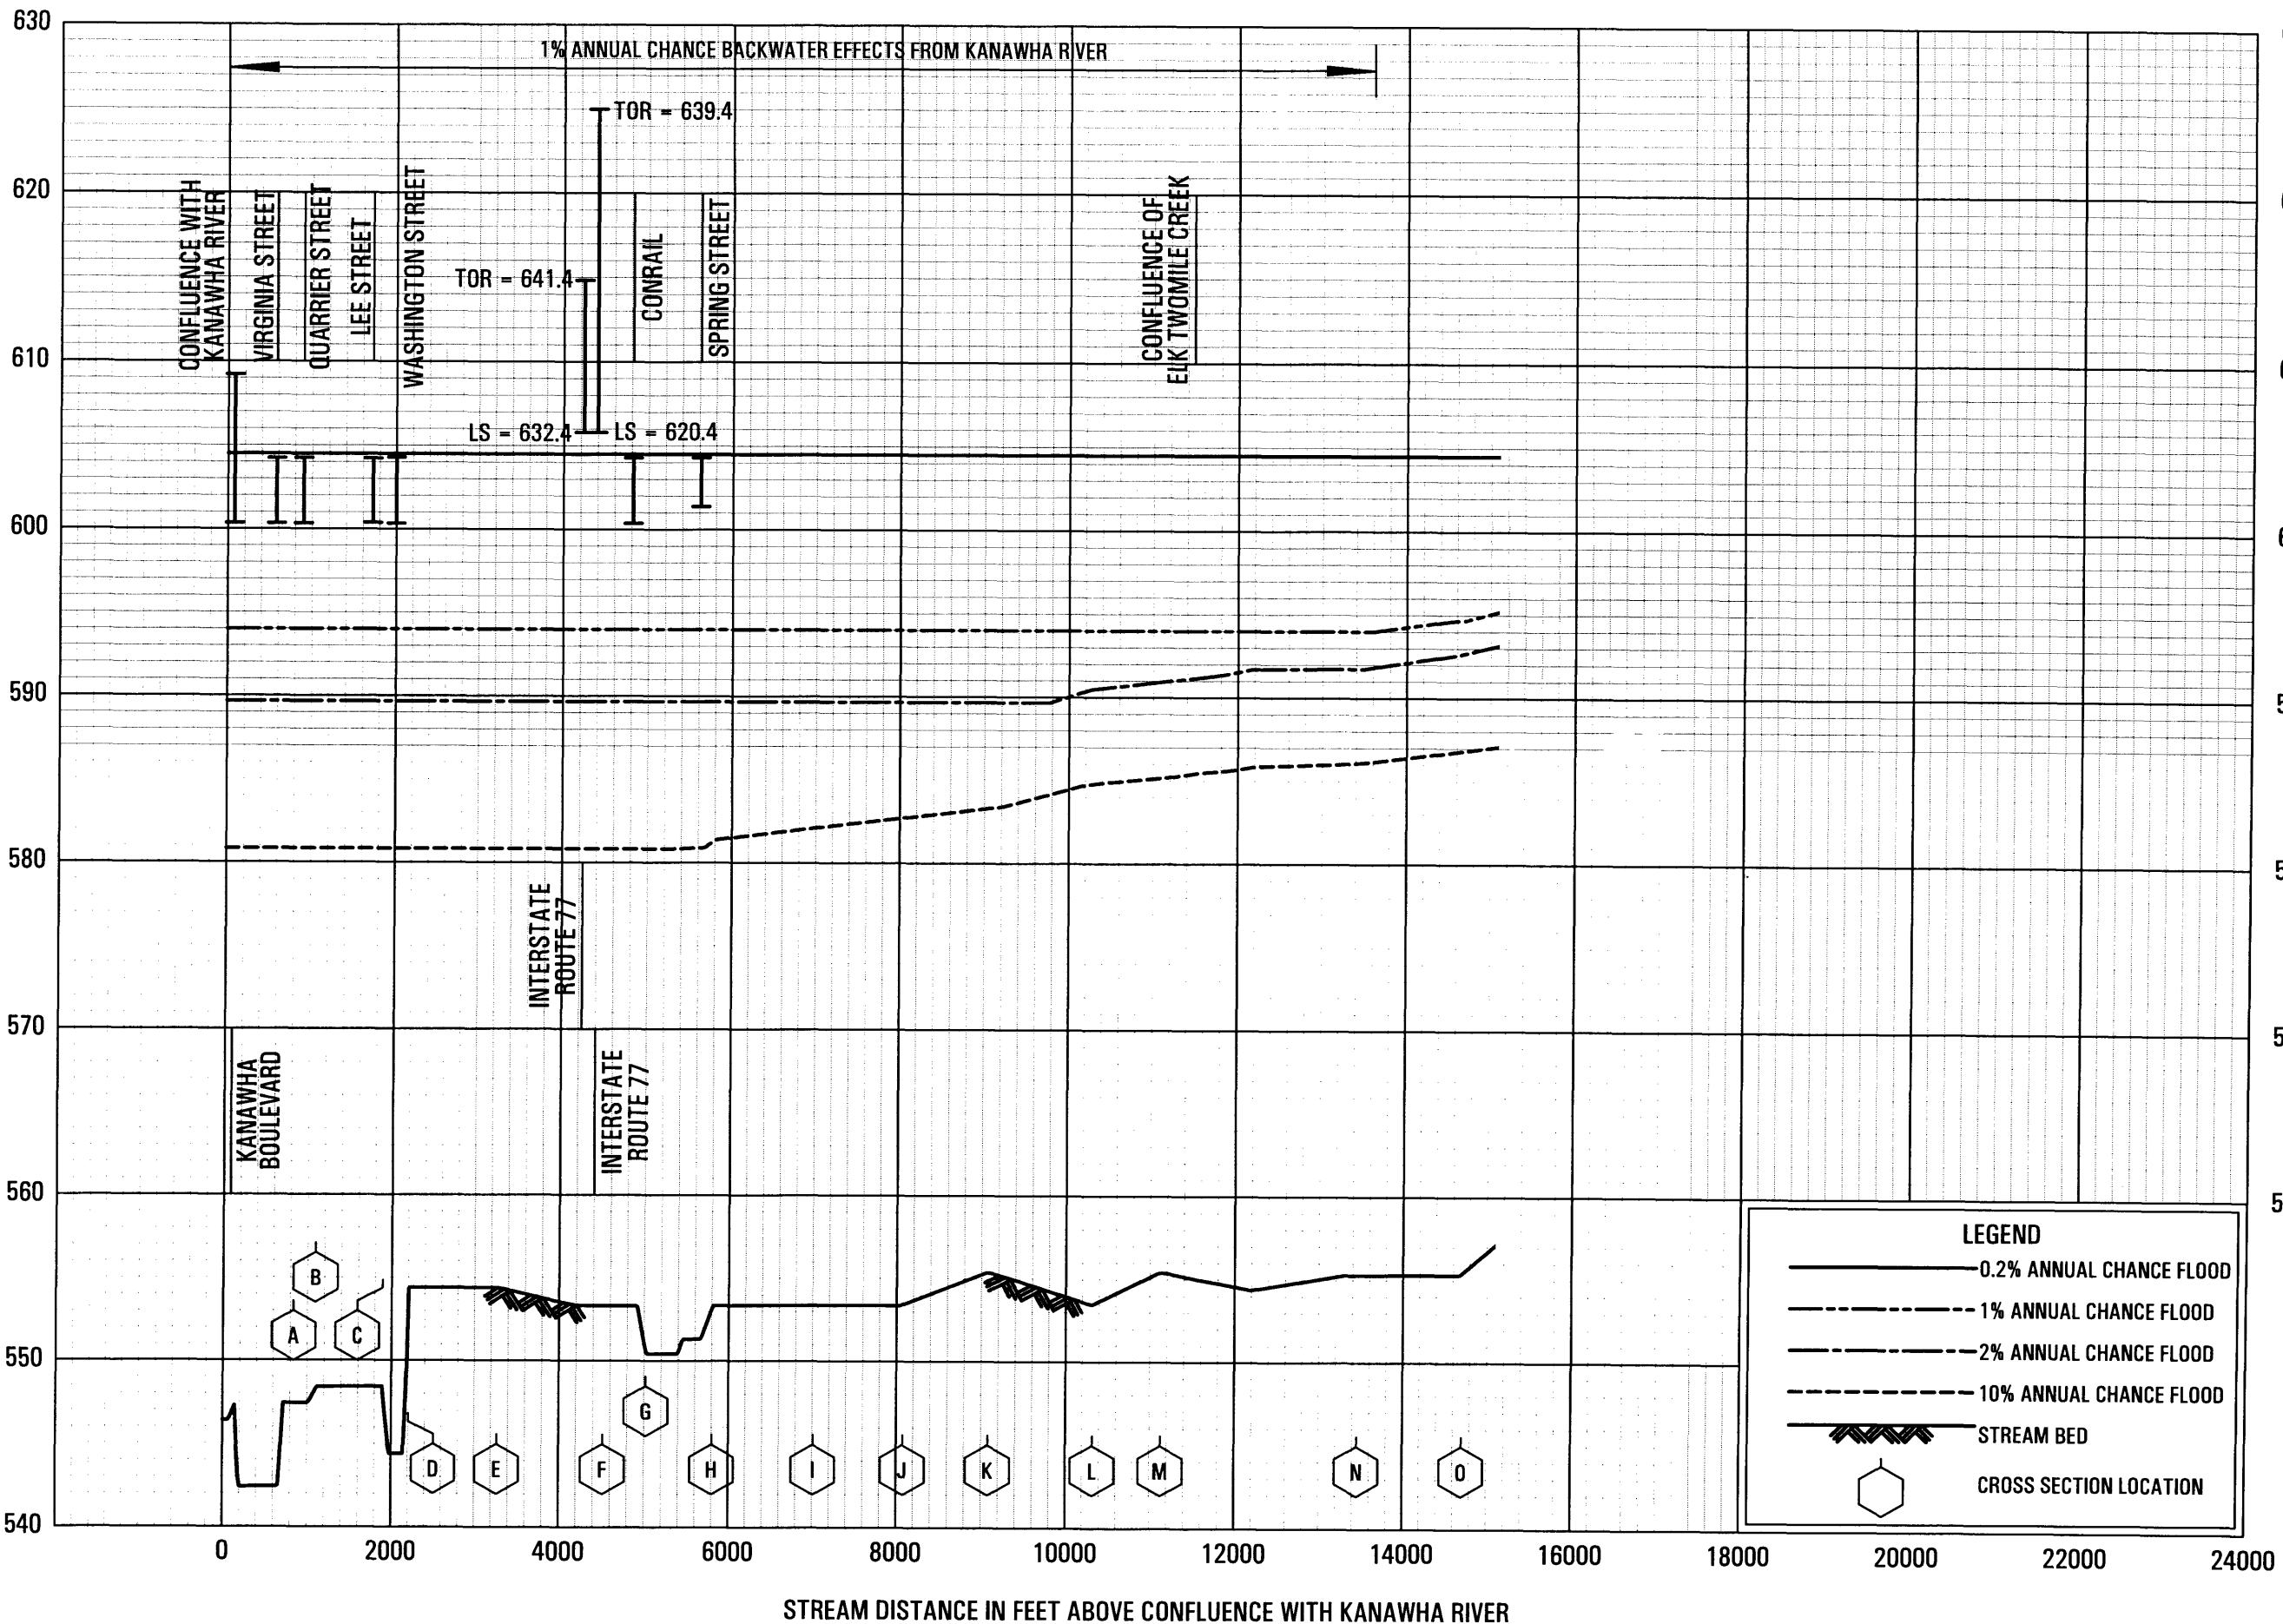

ELEVATION IN FEET (NAVD 88)

FLOOD PROFILES

ELK RIVER

FEDERAL EMERGENCY MANAGEMENT AGENCY
KANAWHA COUNTY, WV
AND INCORPORATED AREAS