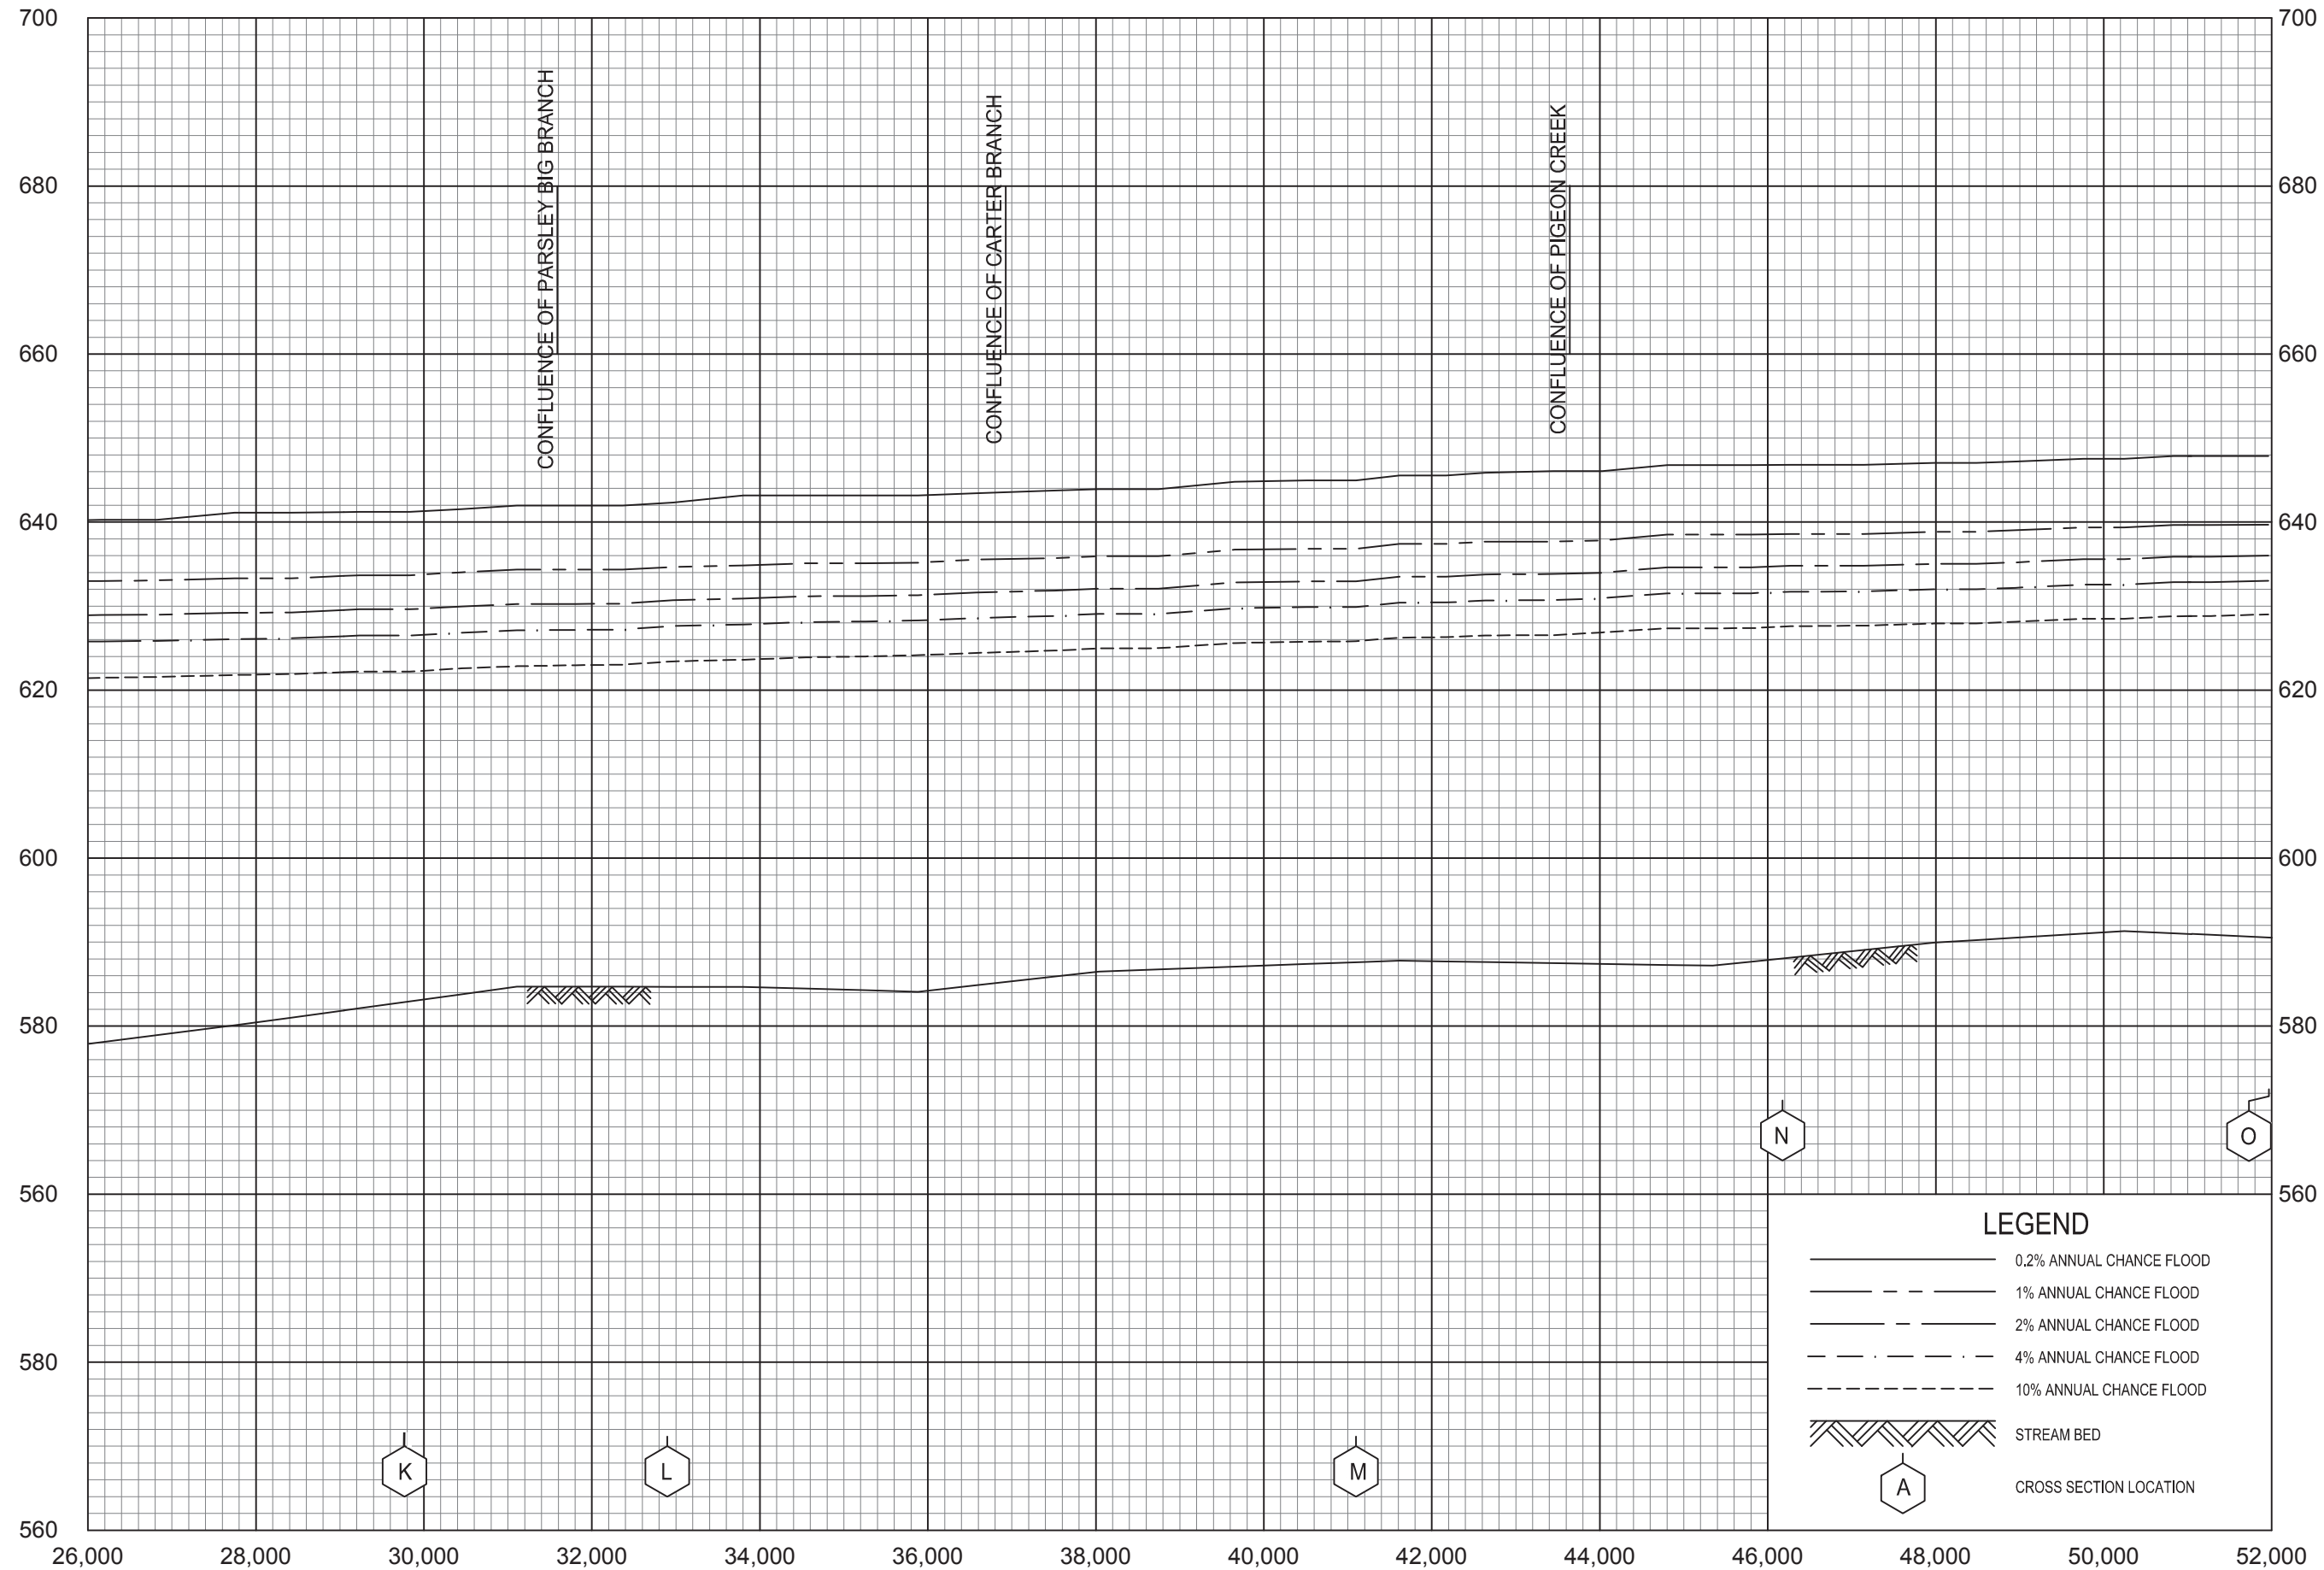

ELEVATION IN FEET (NAVD 88)

FLOOD PROFILES

TUG FORK

FEDERAL EMERGENCY MANAGEMENT AGENCY

MINGO COUNTY, WV
AND INCORPORATED AREAS