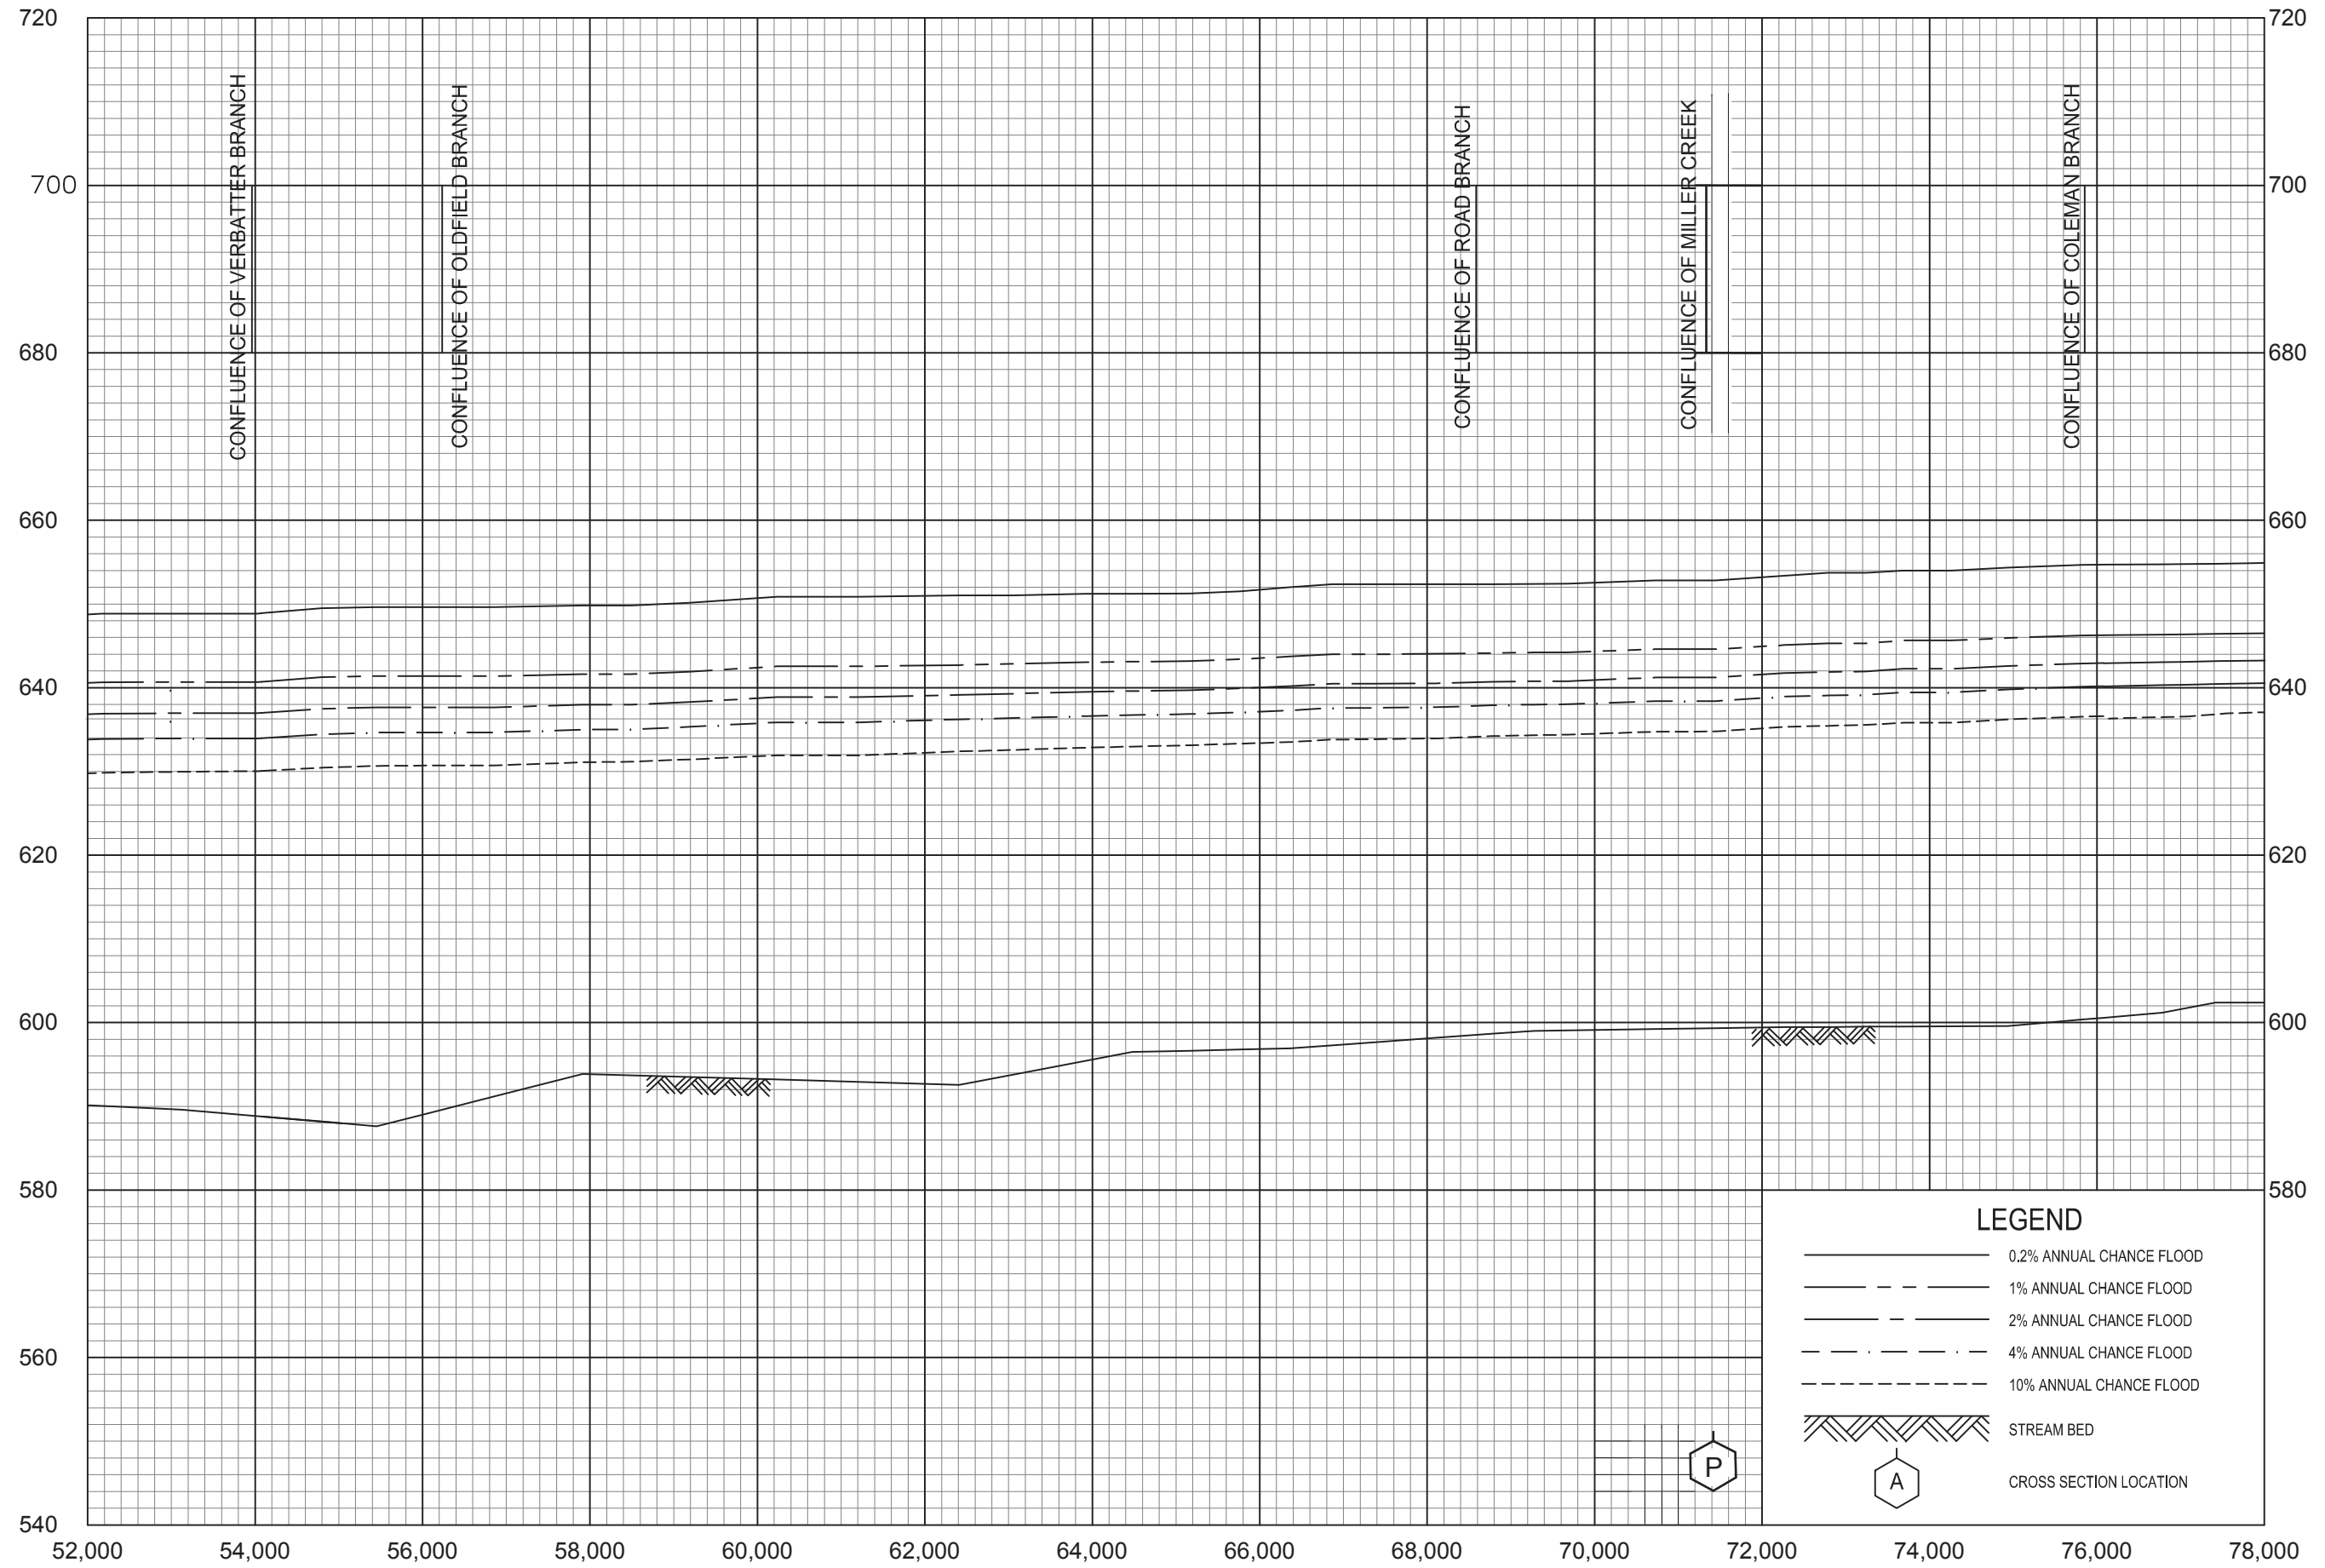

ELEVATION IN FEET (NAVD 88)

FLOOD PROFILES

TUG FORK

FEDERAL EMERGENCY MANAGEMENT AGENCY
MINGO COUNTY, WV
AND INCORPORATED AREAS