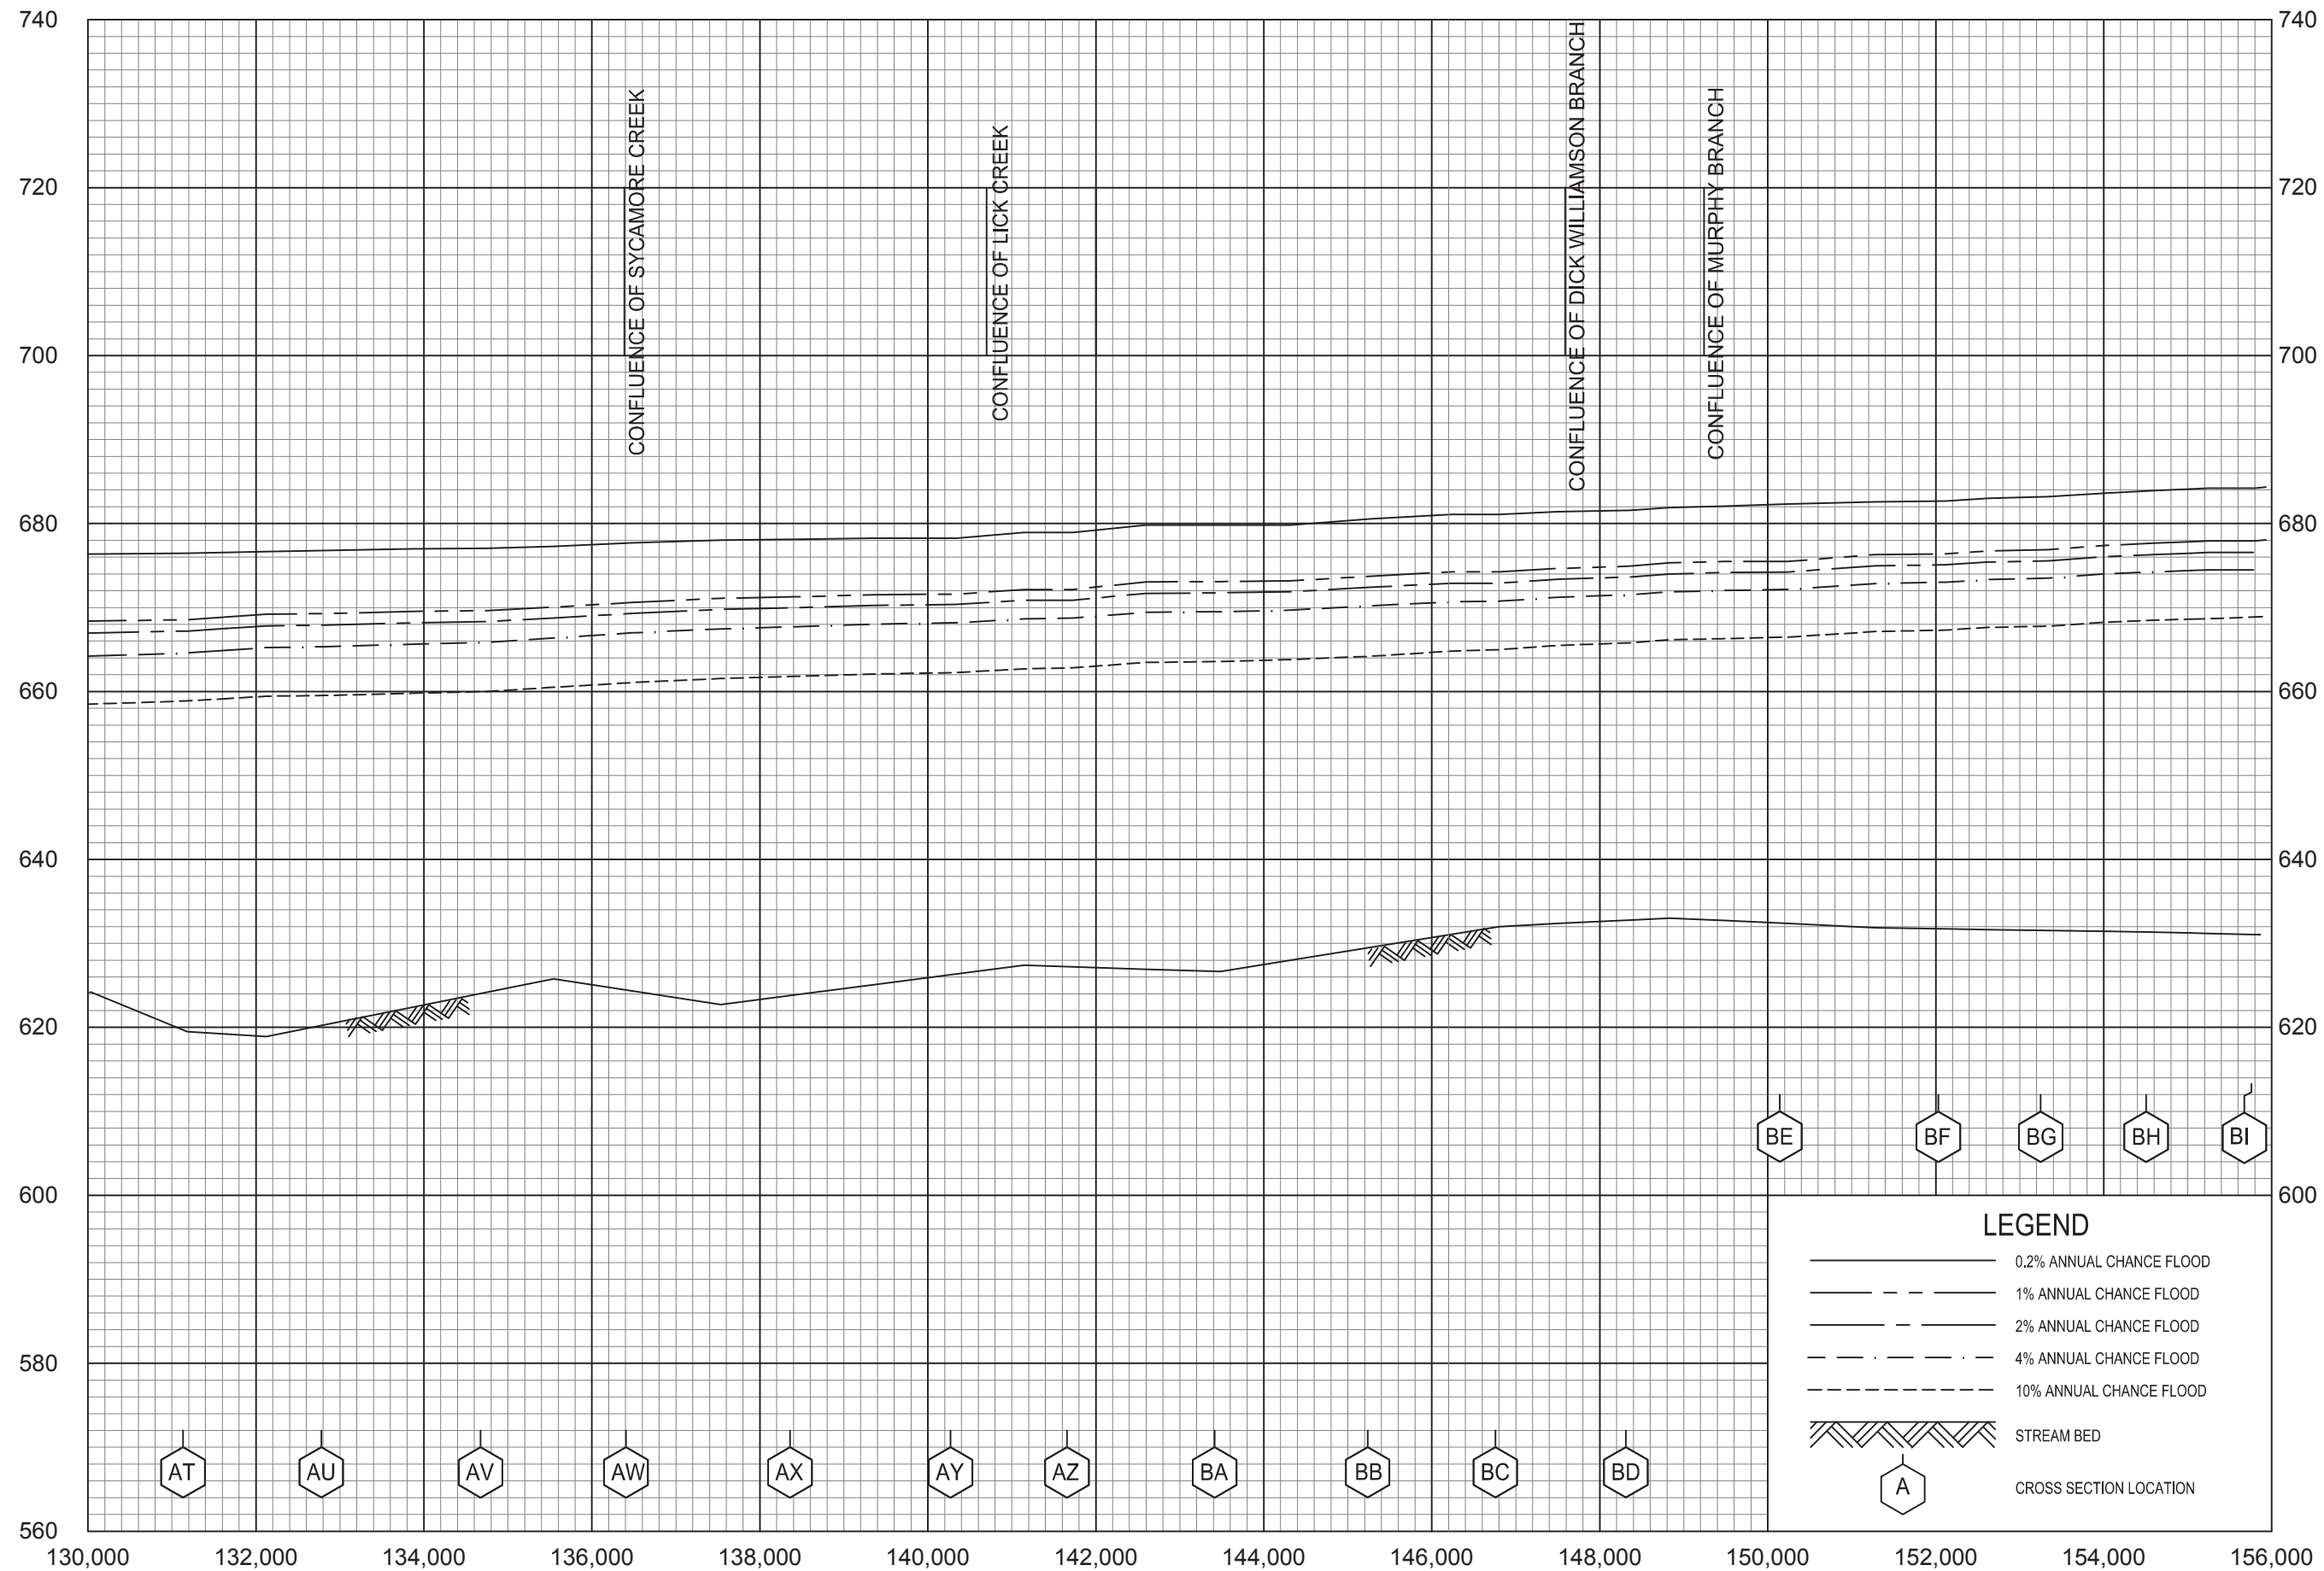

ELEVATION IN FEET (NAVD 88)

FLOOD PROFILES

TUG FORK

FEDERAL EMERGENCY MANAGEMENT AGENCY

MINGO COUNTY, WV  
AND INCORPORATED AREAS