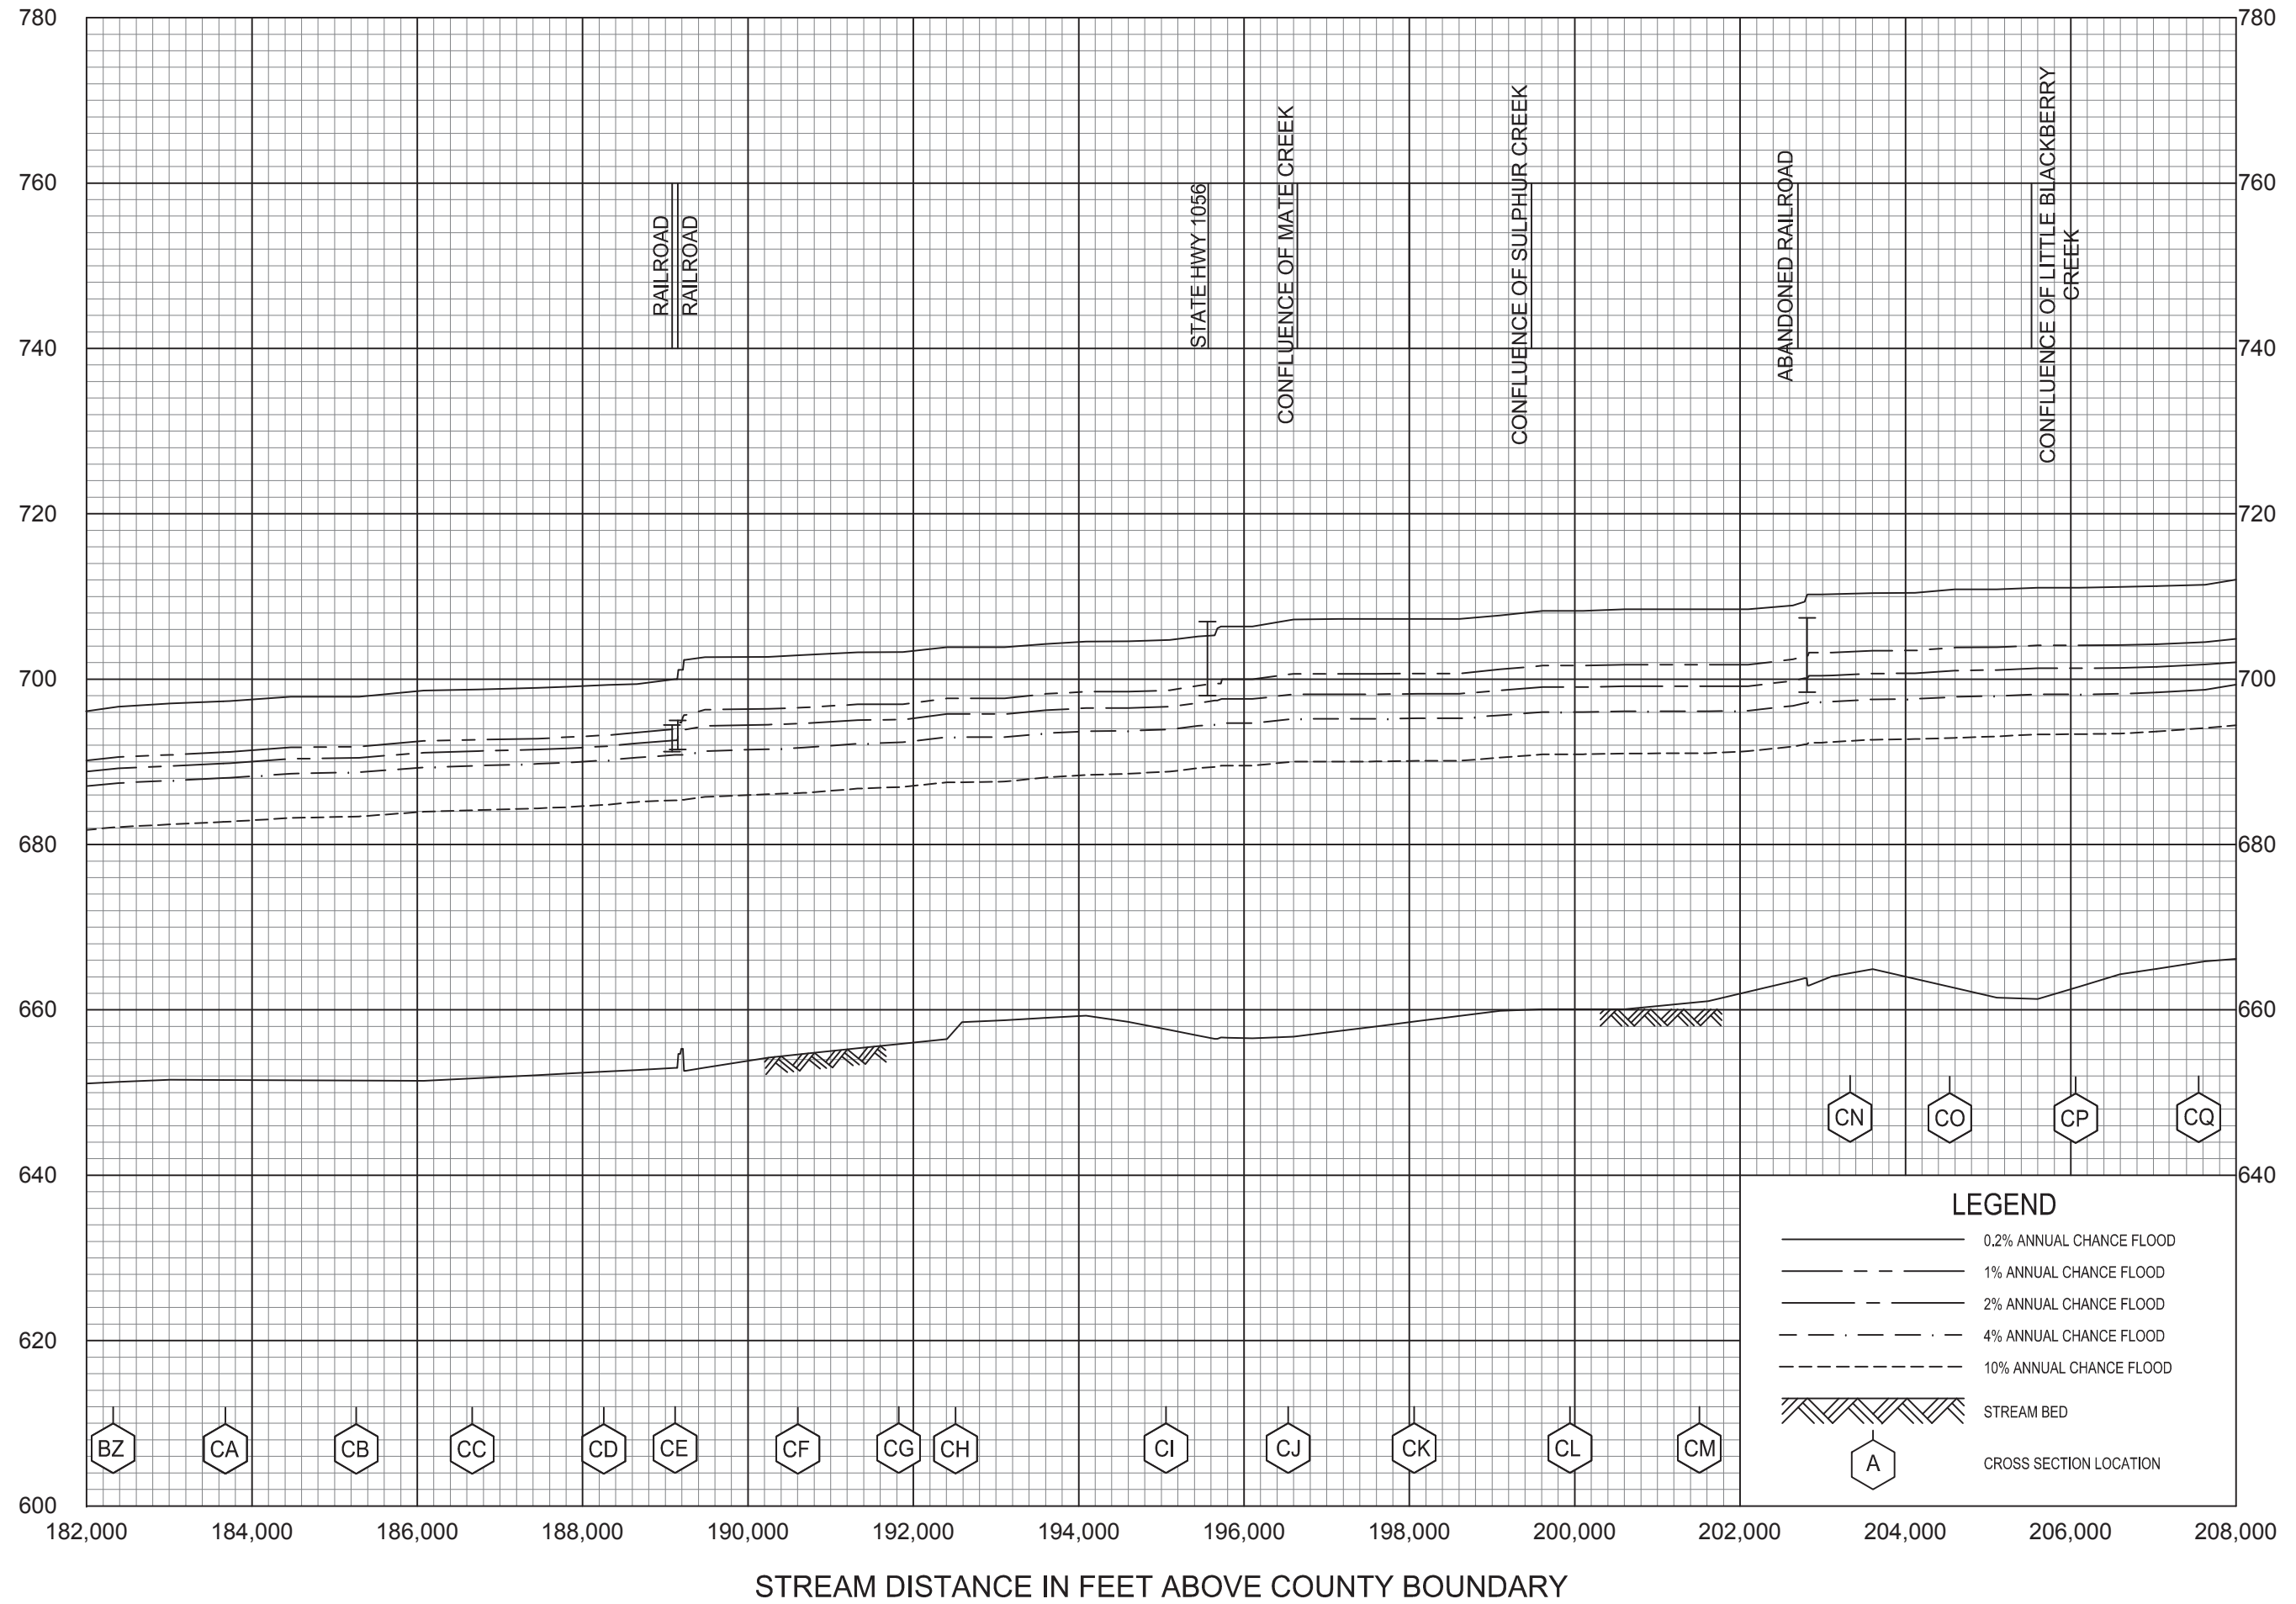

ELEVATION IN FEET (NAVD 88)

FLOOD PROFILES

TUG FORK

FEDERAL EMERGENCY MANAGEMENT AGENCY

MINGO COUNTY, WV
AND INCORPORATED AREAS