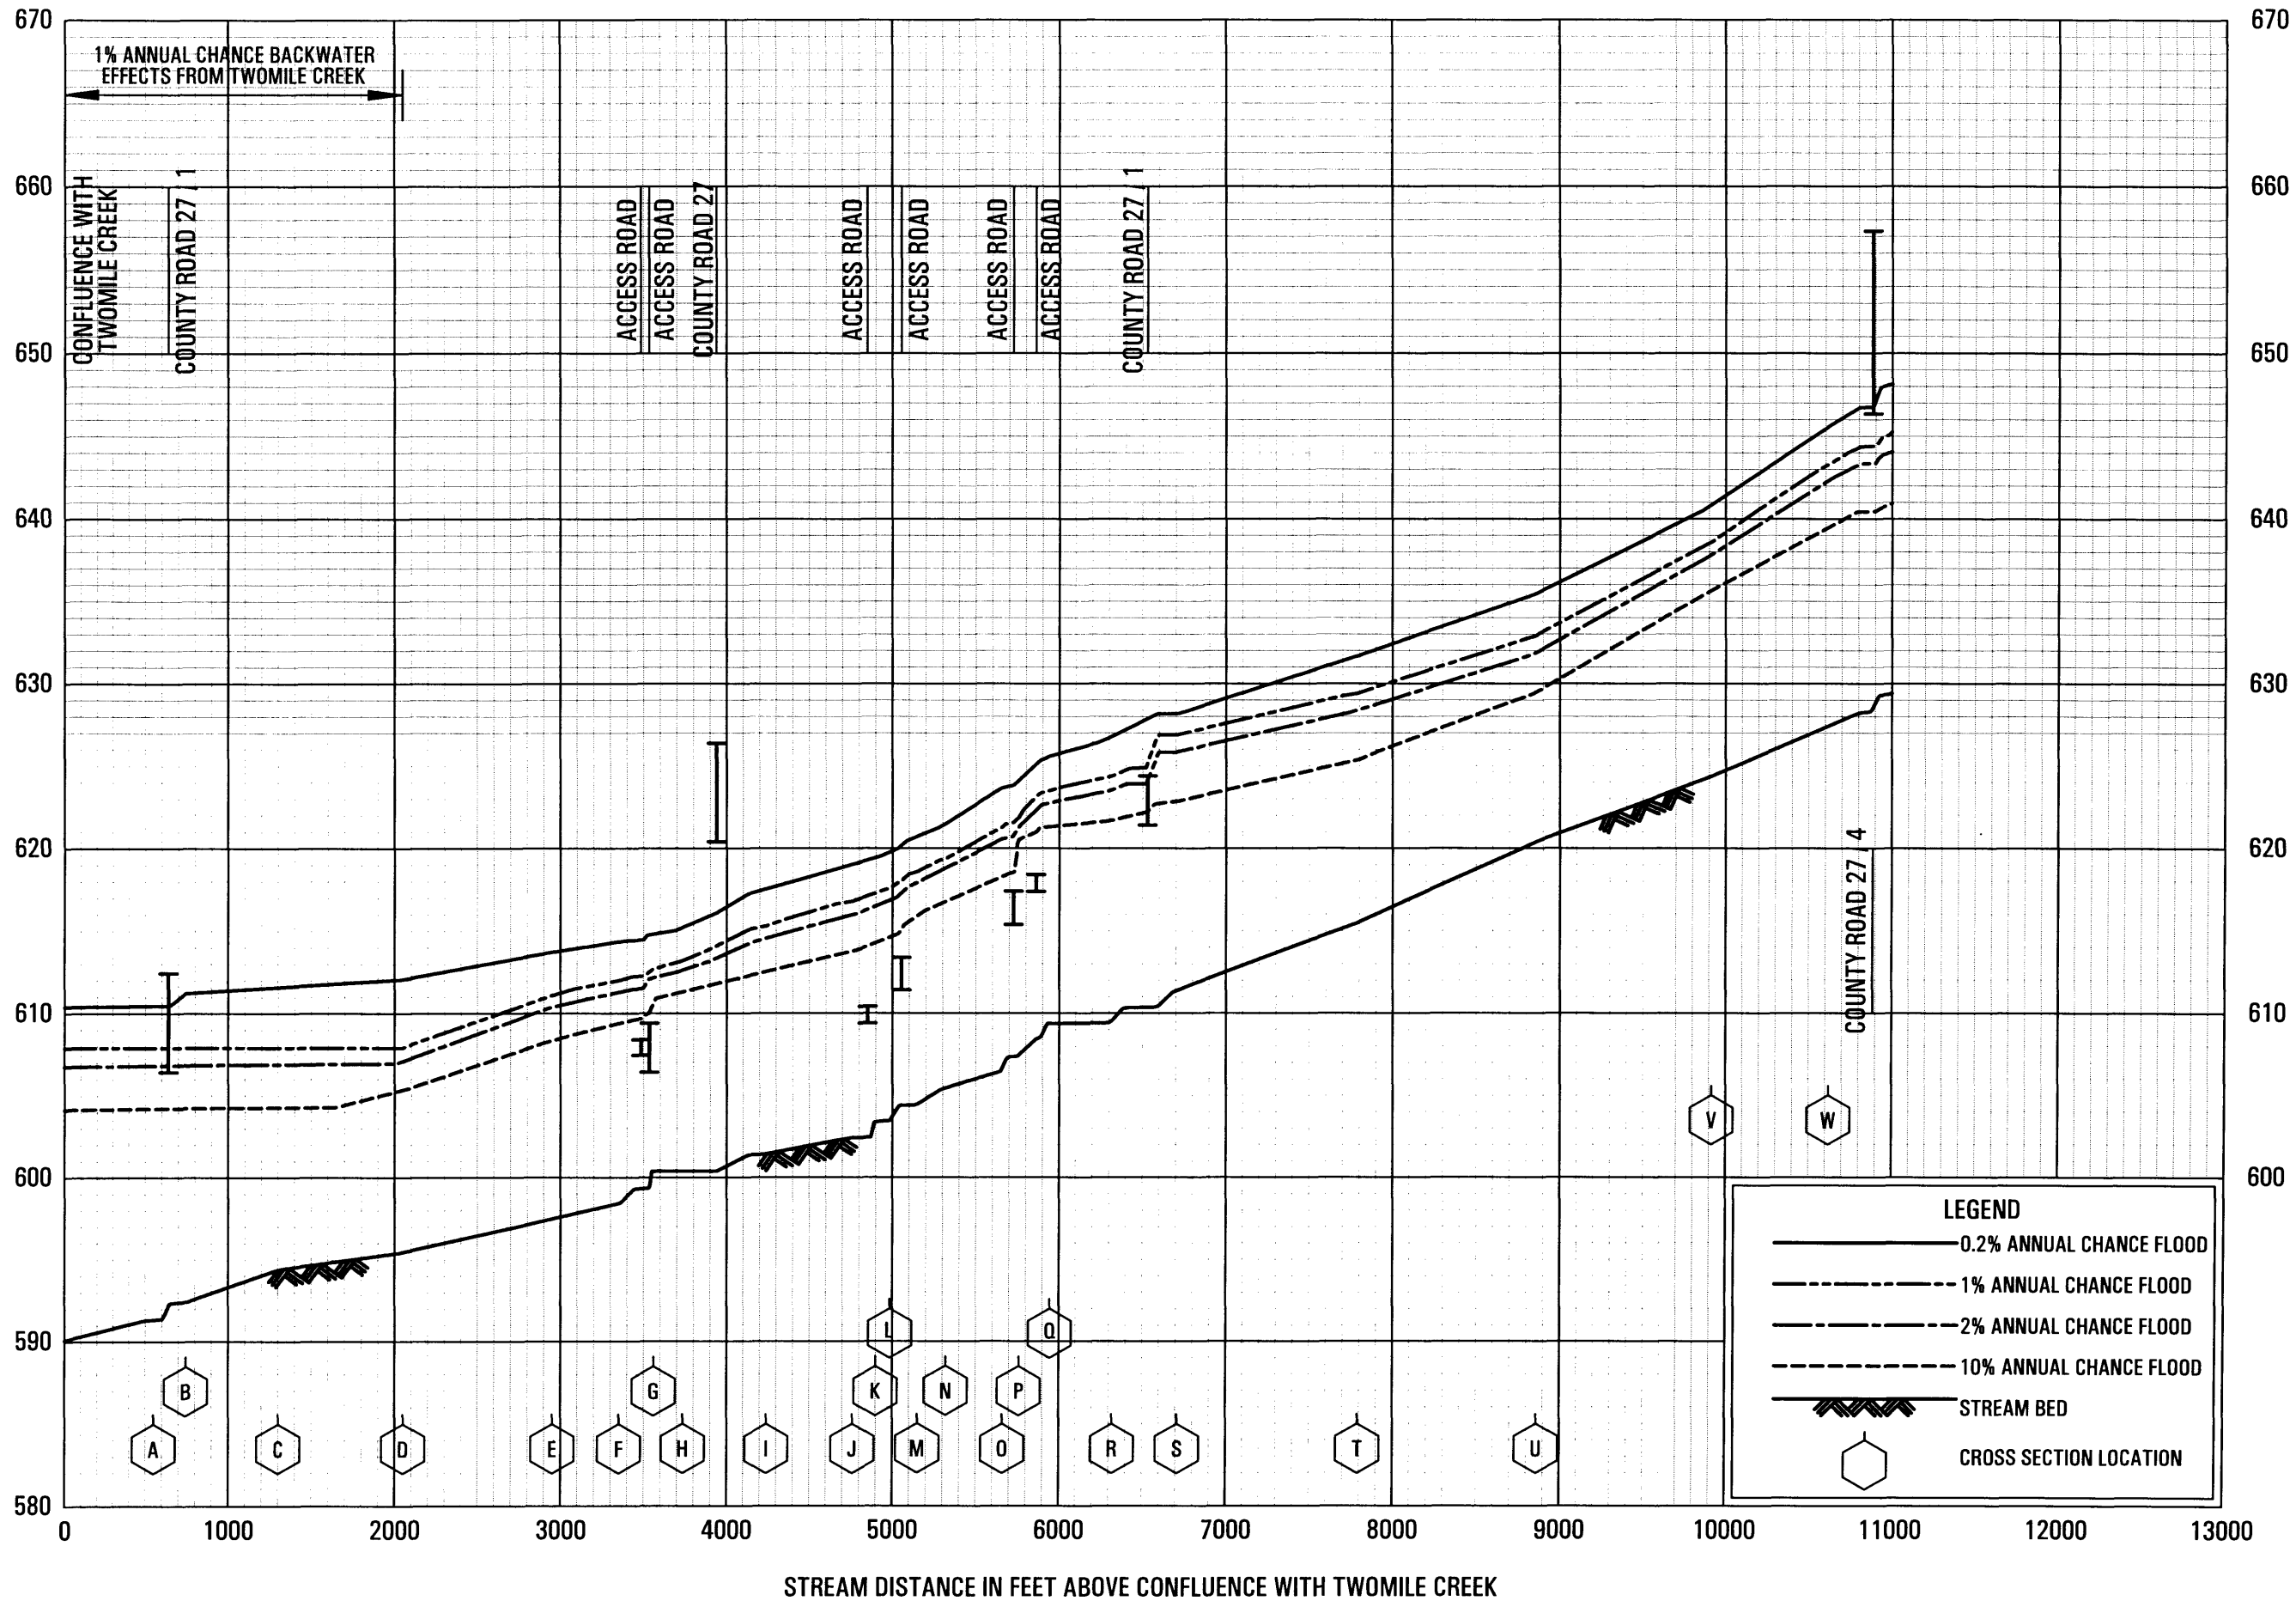

ELEVATION IN FEET (NAVD 88)

FLOOD PROFILES

EDENS FORK

FEDERAL EMERGENCY MANAGEMENT AGENCY  
KANAWHA COUNTY, WV  
AND INCORPORATED AREAS