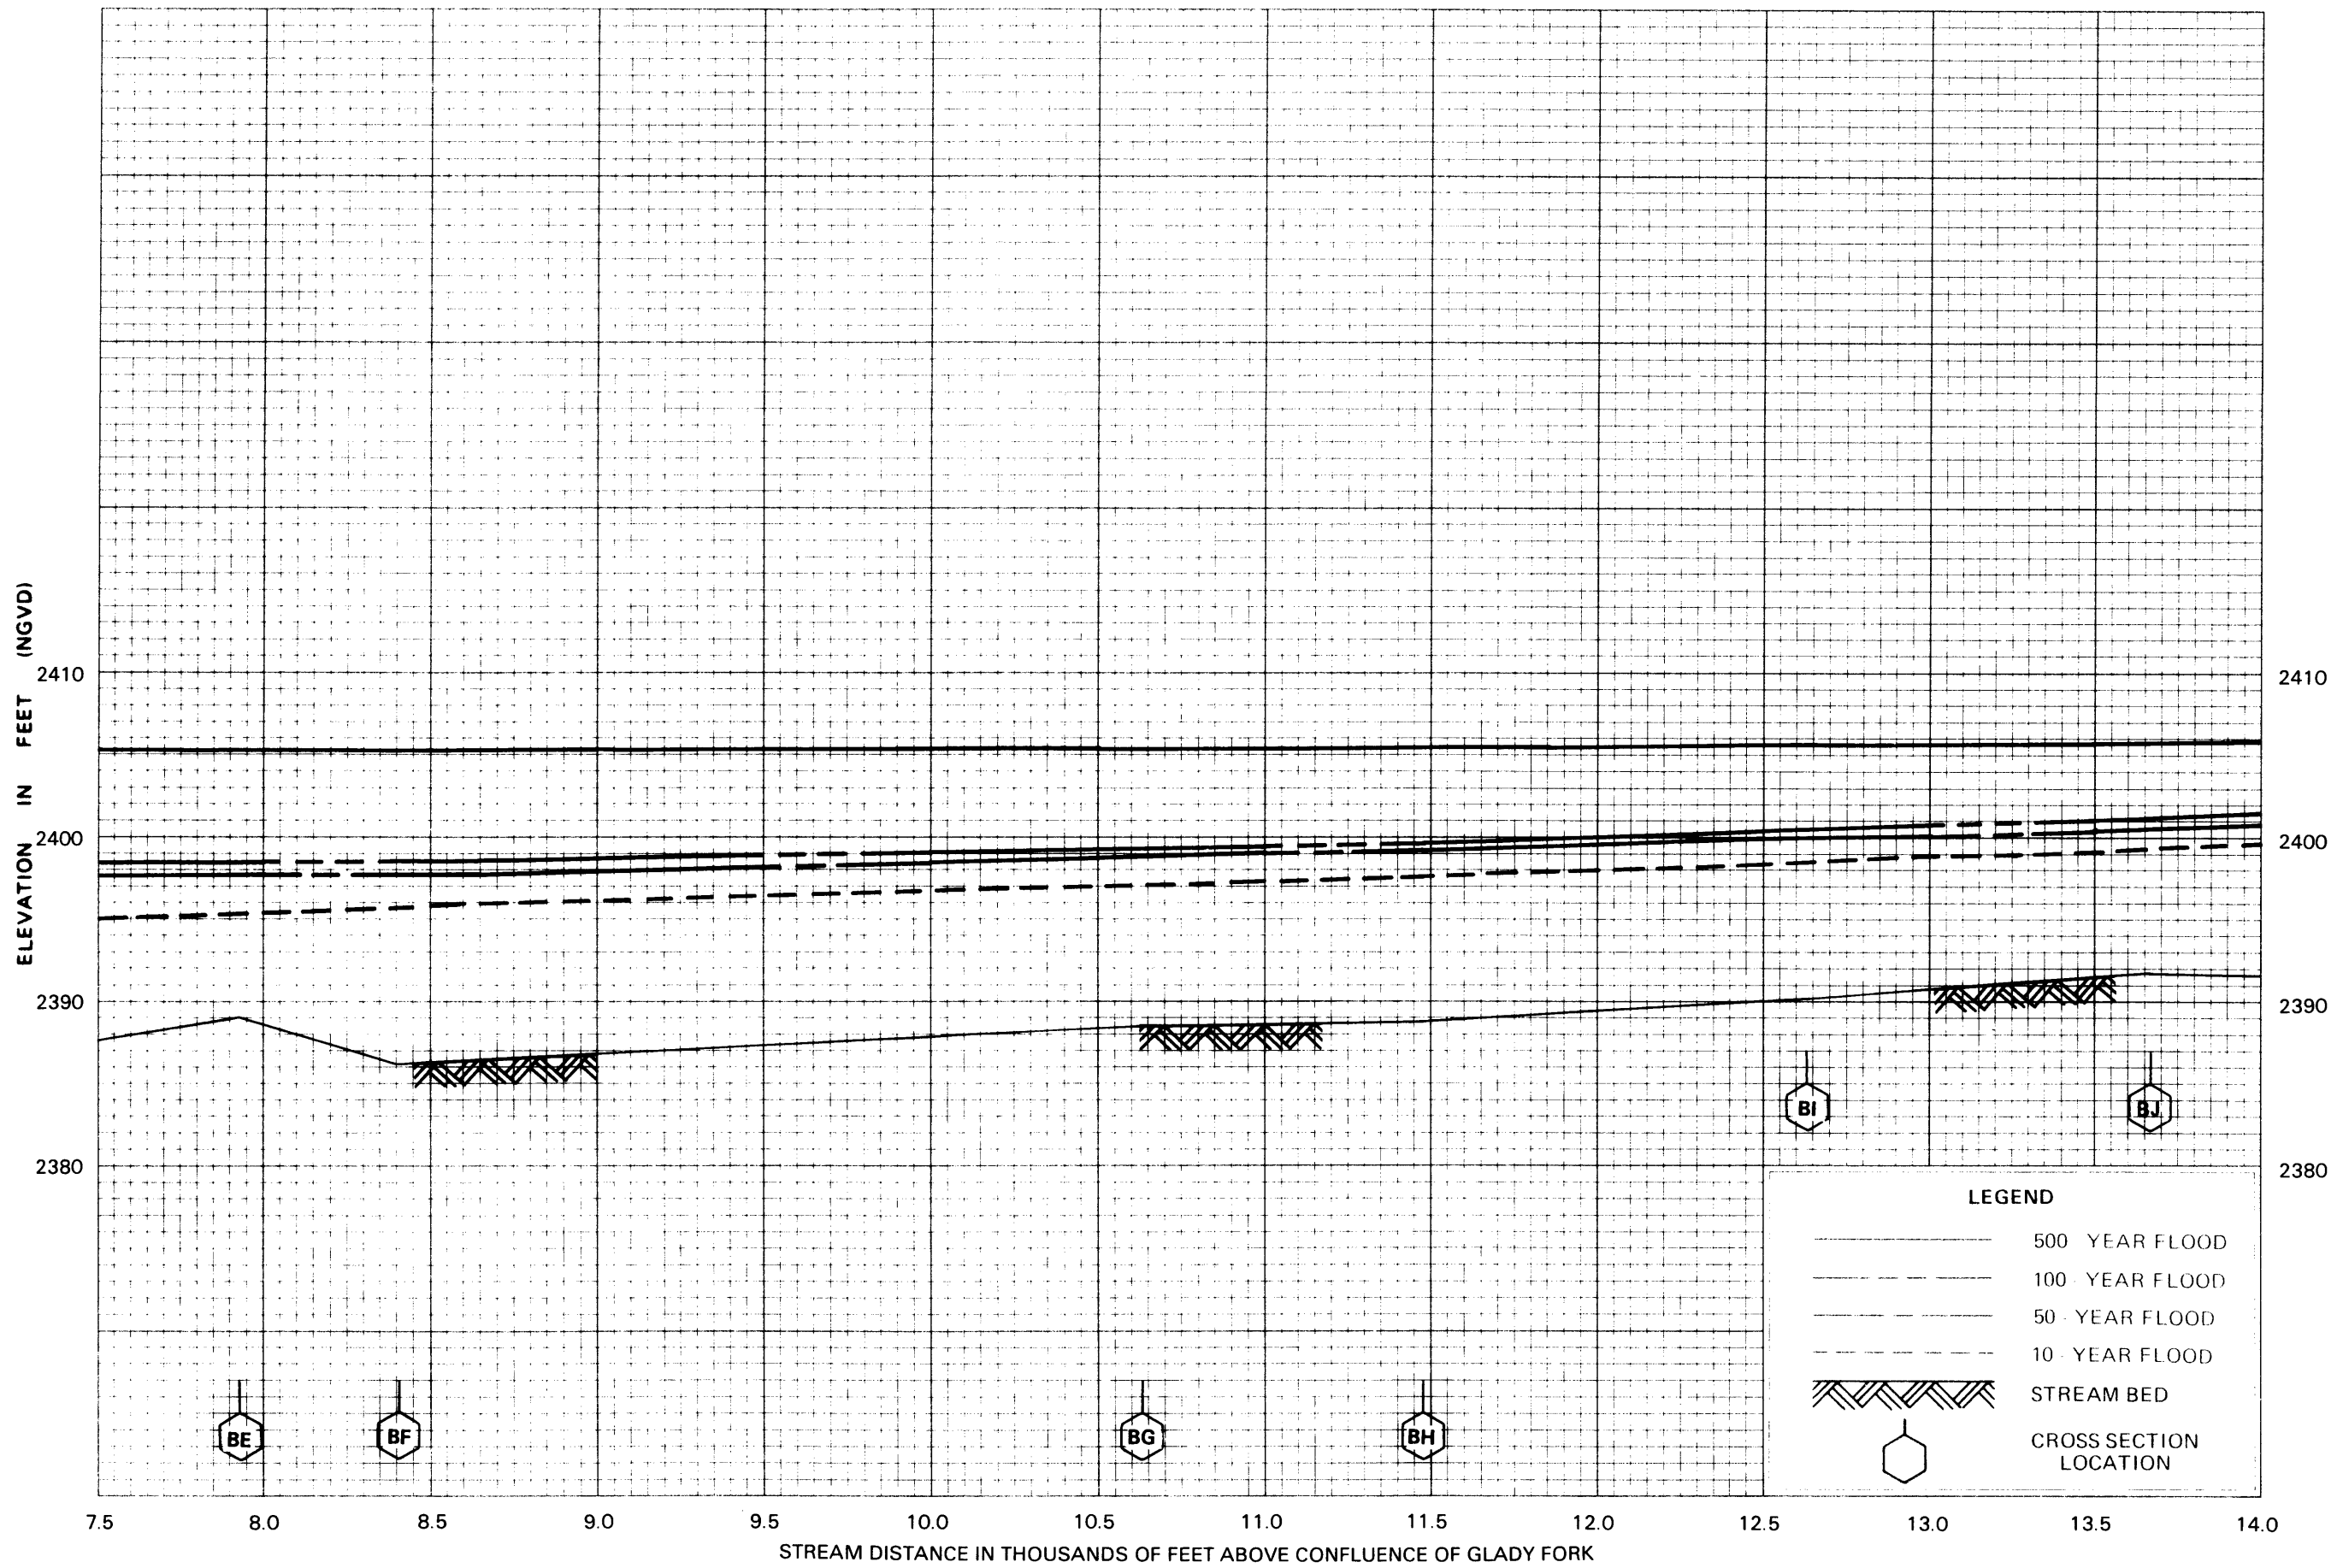

FLOOD PROFILES

BRUSH CREEK

FEDERAL EMERGENCY MANAGEMENT AGENCY

MERCER COUNTY, WV
AND INCORPORATED AREAS