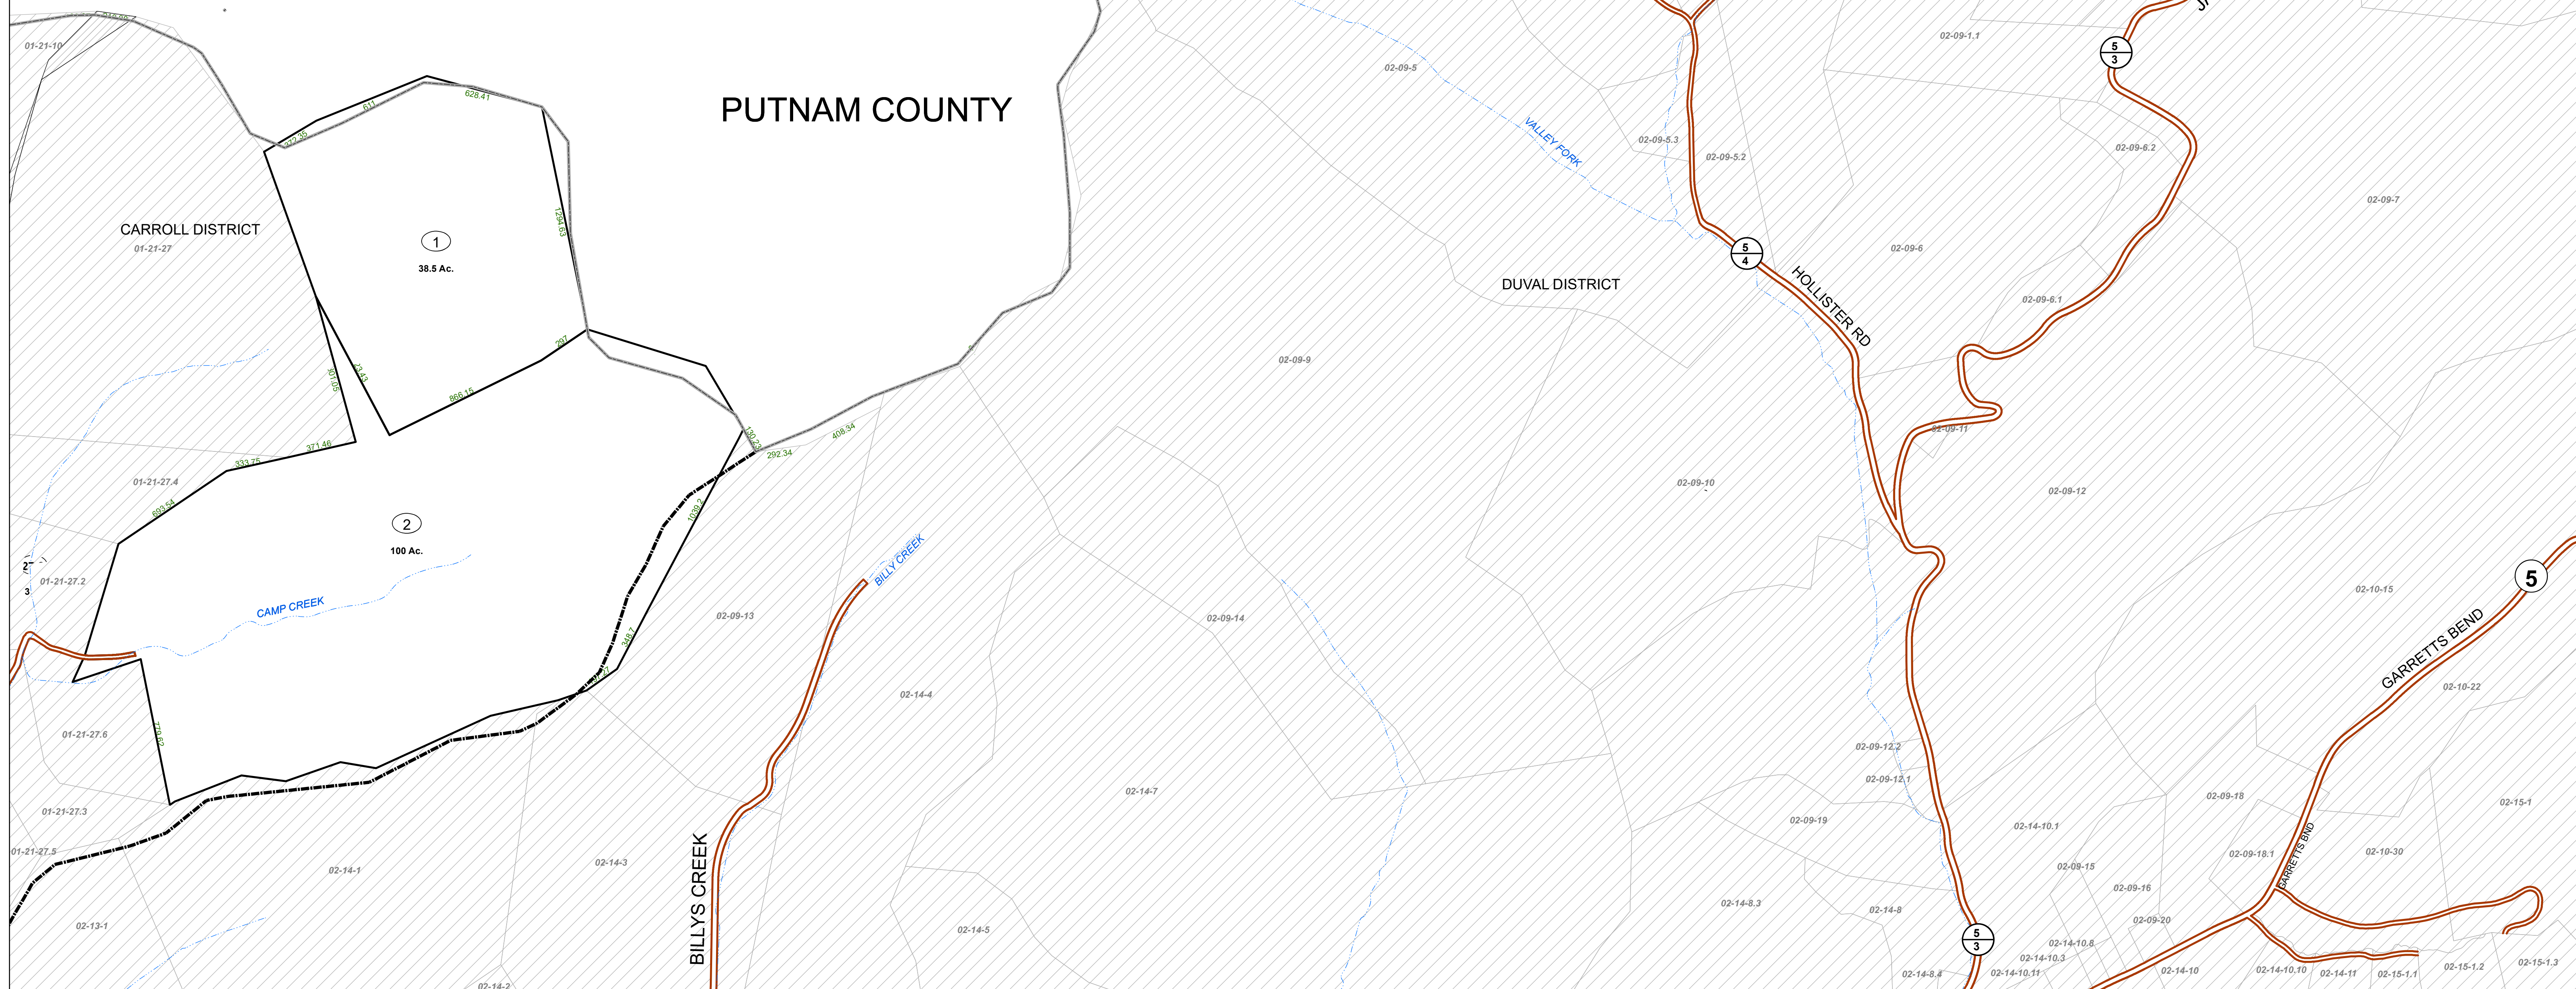

NTY

PUTNAM COUNTY

PUTNAM COUNTY

CARROLL DISTRICT

DUVAL DISTRICT

1
38.5 Ac.

2
100 Ac.

FOR TAX PURPOSES ONLY
Prepared by Lincoln County, WV

Legend

Property Line	Original Lot Line
Road Right of Way	Lot Number (15)
Corporation Line	Parcel Number (99)
District Line	Water
County Line	Railroad

R	11	Revised 5/12/65	9	Revised 1/28/2019	17
O	2	Revised 7/1/81	10	Revised 1/26/2020	18
V	3	Revised 7/1/84	11	Revised 1/28/2021	19
I	4	Revised 7/1/87	12	Revised 1/28/2022	20
S	5	Revised 7/1/89	13	Revised 1/28/2023	21
J	6	Revised 7/1/96	14	Revised 1/31/2024	22
O	7	Revised 12/30/2016	15		23
N	8	Revised 8/24/2018	16		24

STATE OF WEST VIRGINIA
COUNTY OF LINCOLN
Office of Assessor

CARROLL DISTRICT
SHEET 22
Date, Aerial Photography: 2003
Created: 1/31/2024
Scale: 1" = 400'