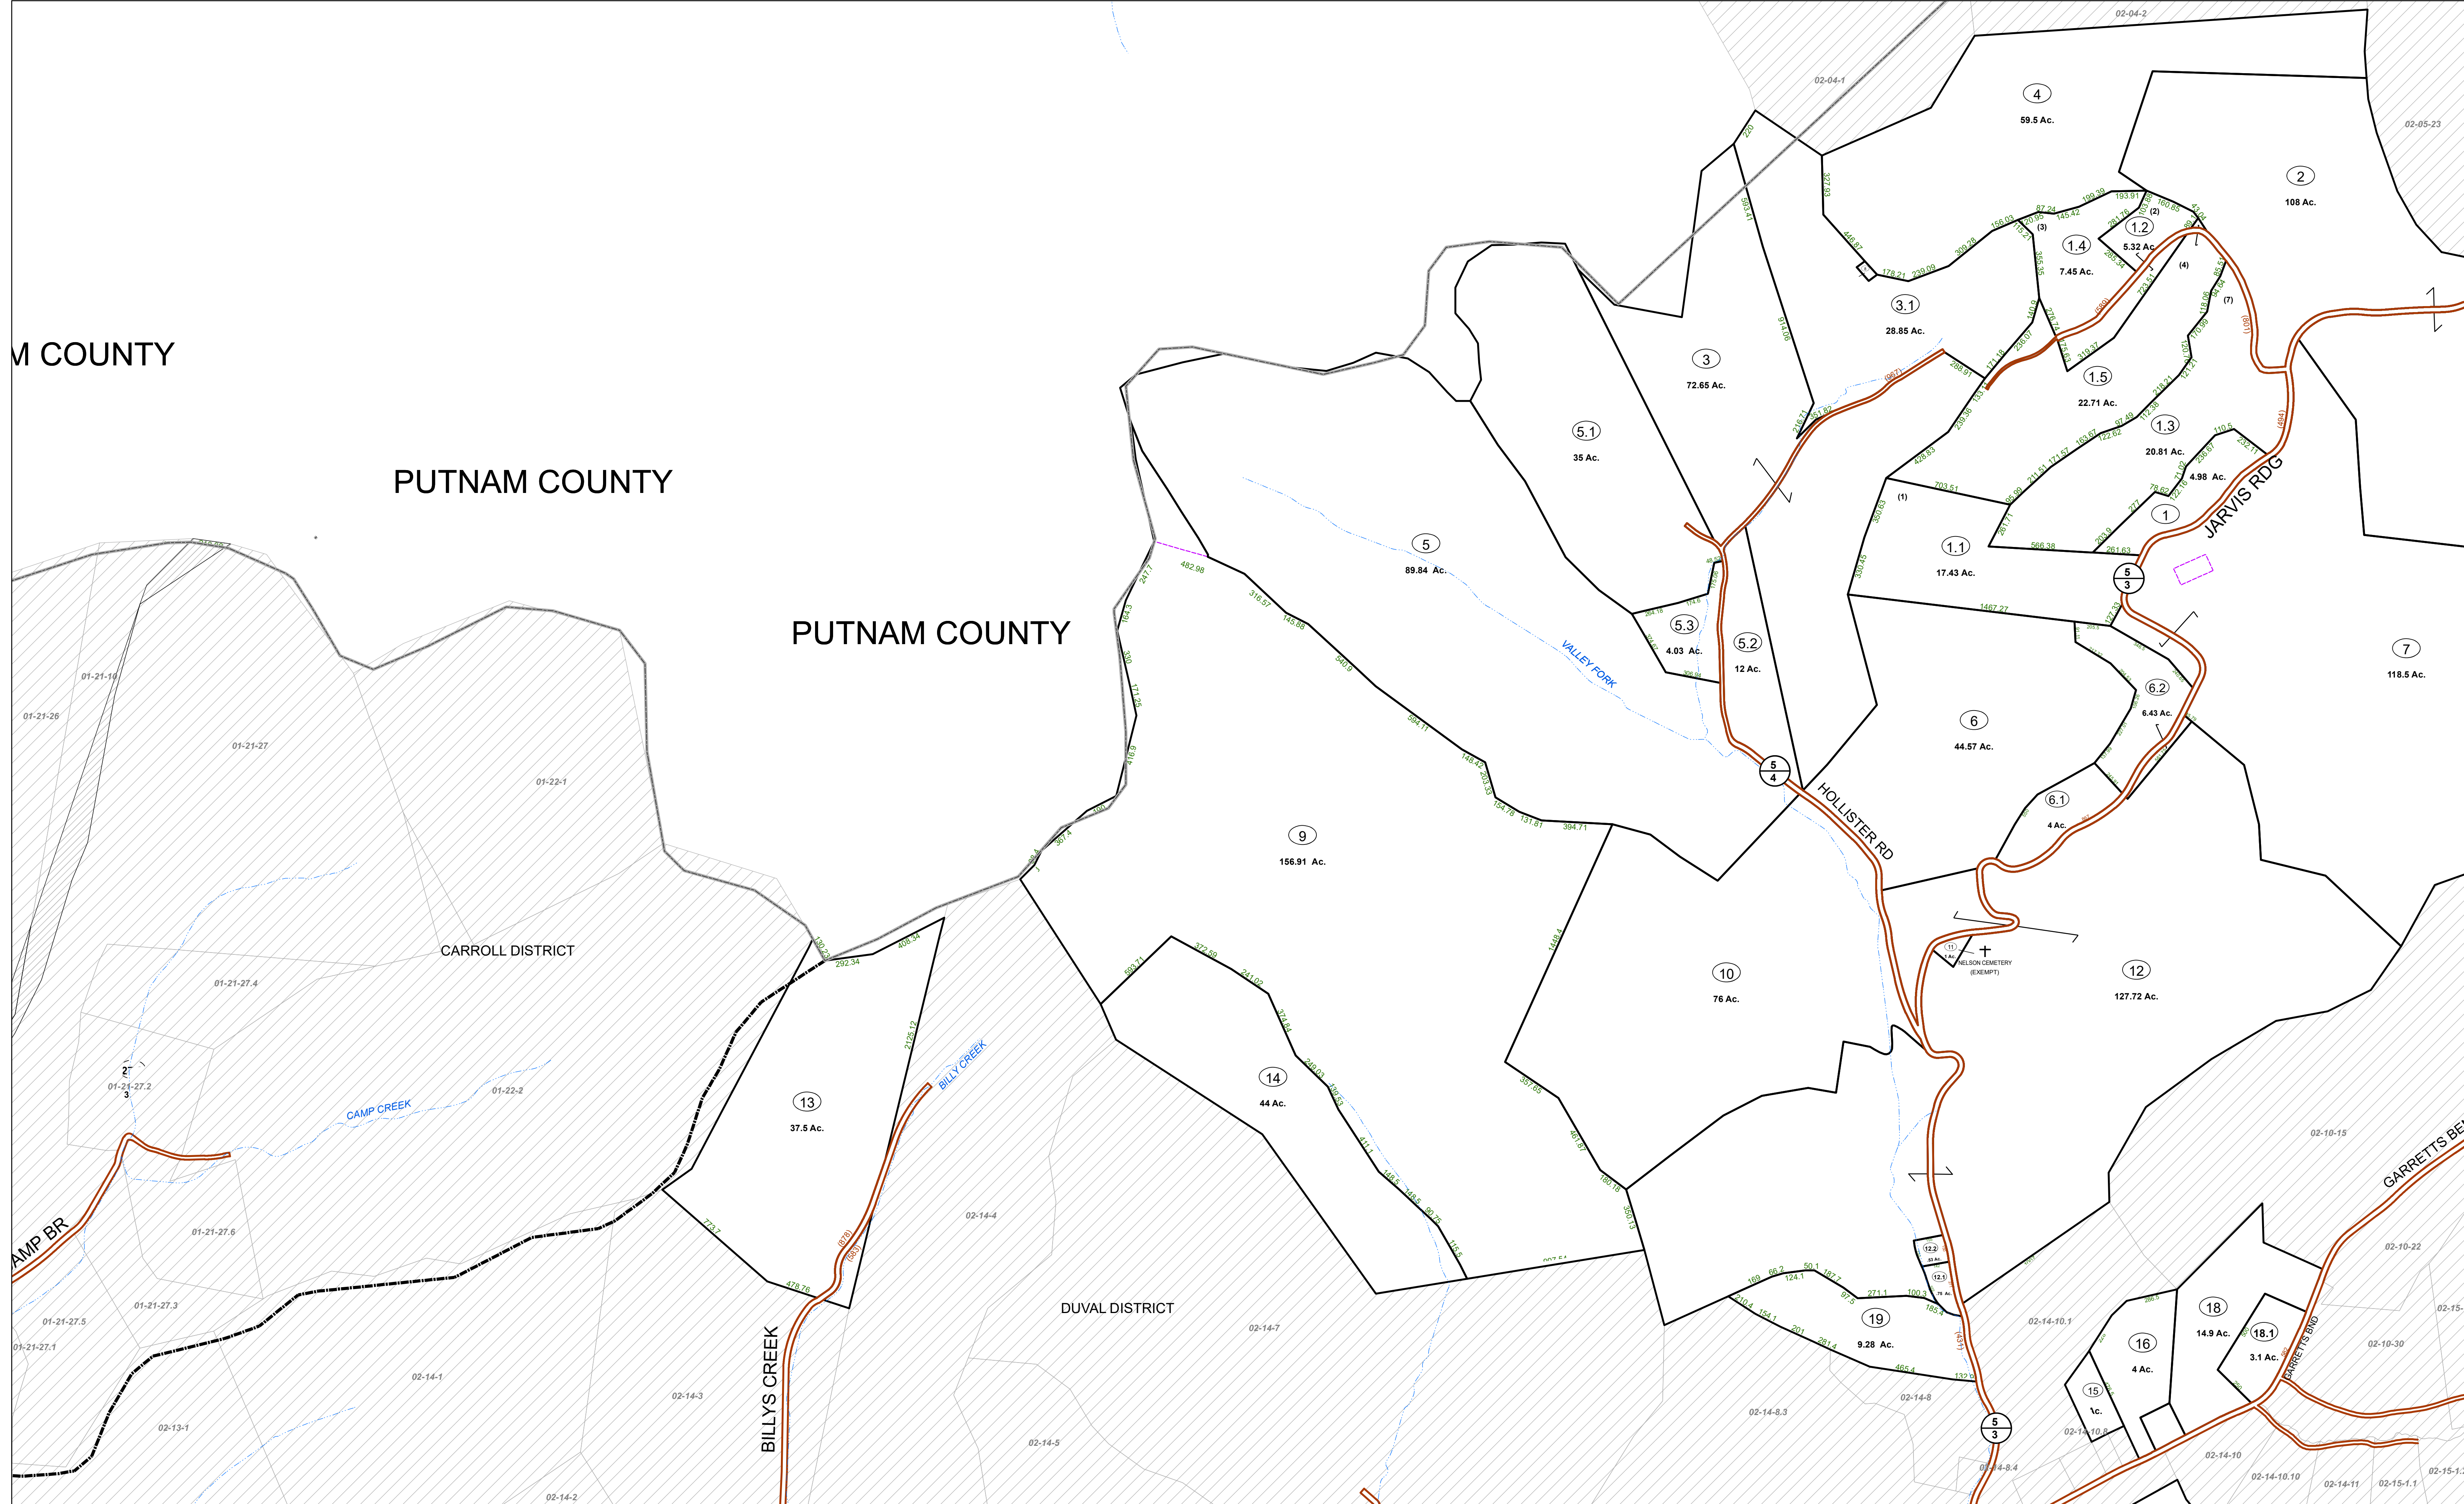

M COUNTY

PUTNAM COUNTY

PUTNAM COUNTY

CARROLL DISTRICT

DUVAL DISTRICT

FOR TAX PURPOSES ONLY

Prepared by Lincoln County, WV

Legend

Property Line	Original Lot Line	Lot Number (15)
Road Right of Way	Lot Number (99)	Parcel Number (99)
Corporation Line	Water	Railroad
District Line	County Line	

R	1	Revised 5/12/65	9	Revised 1/28/2019	17
e	2	Revised 7/1/81	10	Revised 1/26/2020	18
v	3	Revised 7/1/84	11	Revised 1/28/2021	19
i	4	Revised 7/1/87	12	Revised 1/28/2022	20
s	5	Revised 7/1/89	13	Revised 1/28/2023	21
i	6	Revised 7/1/96	14	Revised 1/31/2024	22
o	7	Revised 12/30/2016	15		23
n	8	Revised 8/24/2018	16		24

STATE OF WEST VIRGINIA
COUNTY OF LINCOLN
 Office of Assessor

N

DUVAL DISTRICT
SHEET 09

Date, Aerial Photography: 2003
 Created: 1/31/2024
 Scale: 1" = 400'