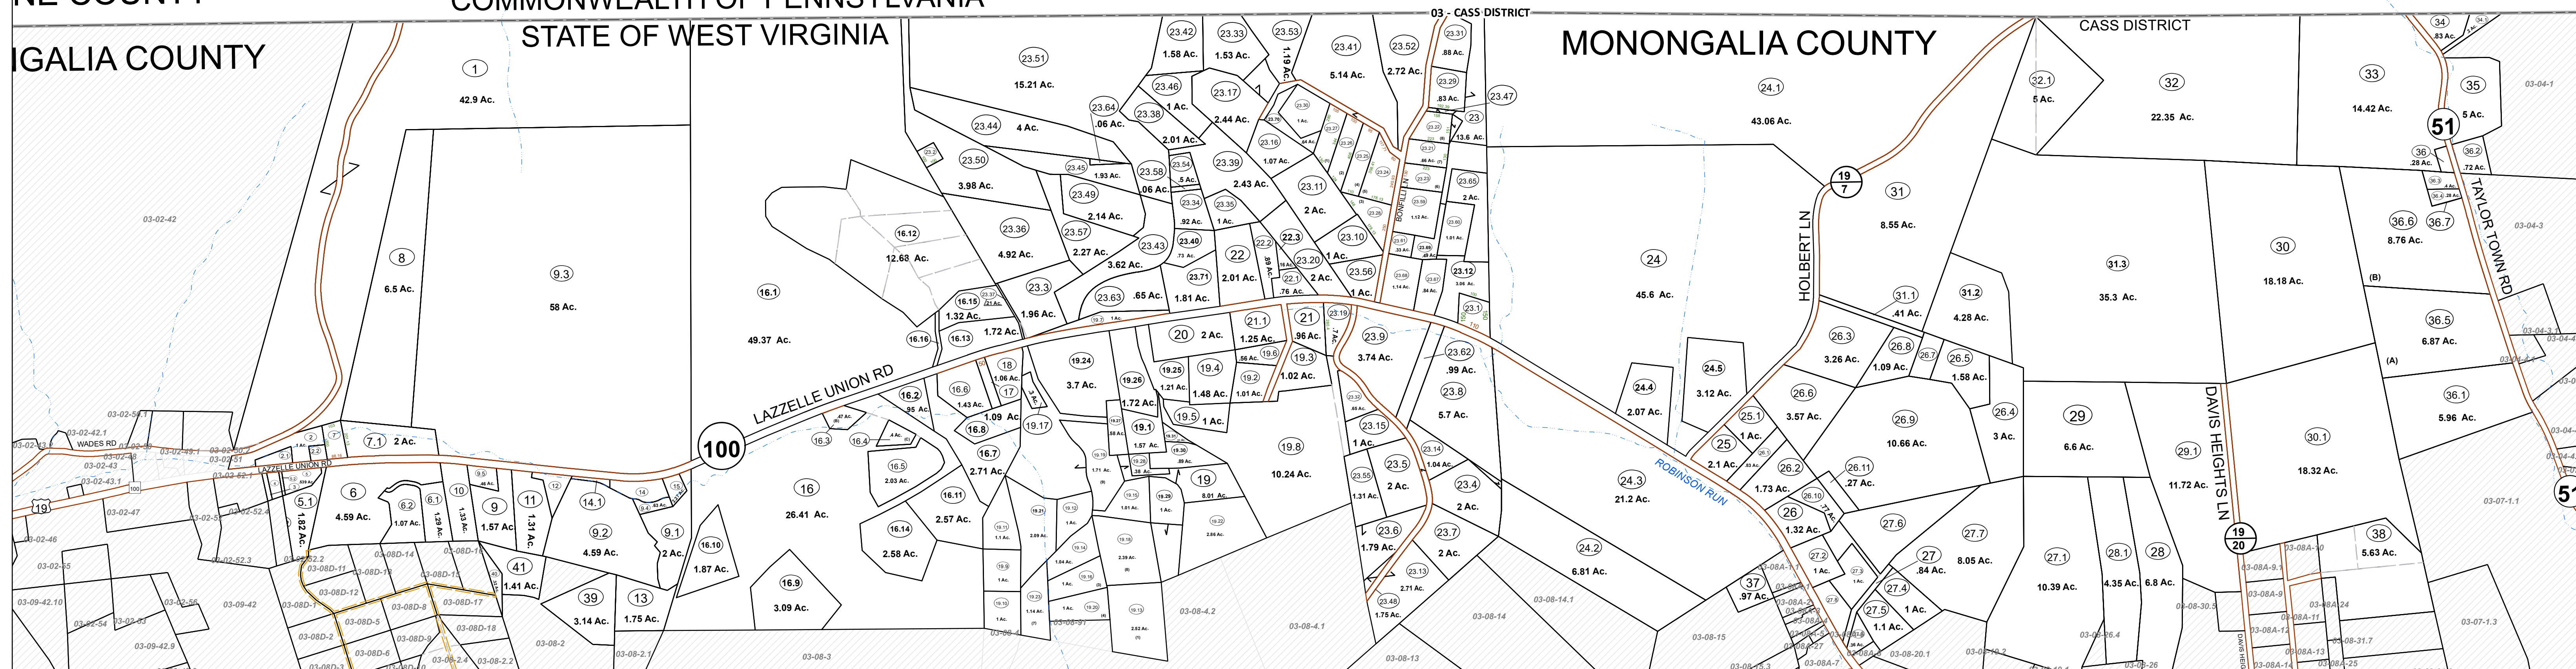

NE COUNTY

COMMONWEALTH OF PENNSYLVANIA

GREENE COUNTY

IGALIA COUNTY

STATE OF WEST VIRGINIA

MONONGALIA COUNTY

FOR TAX PURPOSES ONLY

Prepared By:
Mark Musick
Monongalia County Assessor

Legend

Property Line	Original Lot Line	Lot Number	(15)
Road Right of Way	Parcel Number	Water	(98)
Corporation Line	District Line	County Line	Railroad

R	11	Revised 6/1/15	9	17
G	2	Mid Rev.	10	18
V	3		11	19
U	4		12	20
S	5		13	21
I	6		14	22
F	7		15	23
H	8		16	24

STATE OF WEST VIRGINIA
COUNTY OF MONONGALIA
Office of Assessor

CASS DISTRICT
District 03 Map No: 03
Date, Aerial Photography:
Date, Map: 1/24/2024
Scale: 1" = 400'