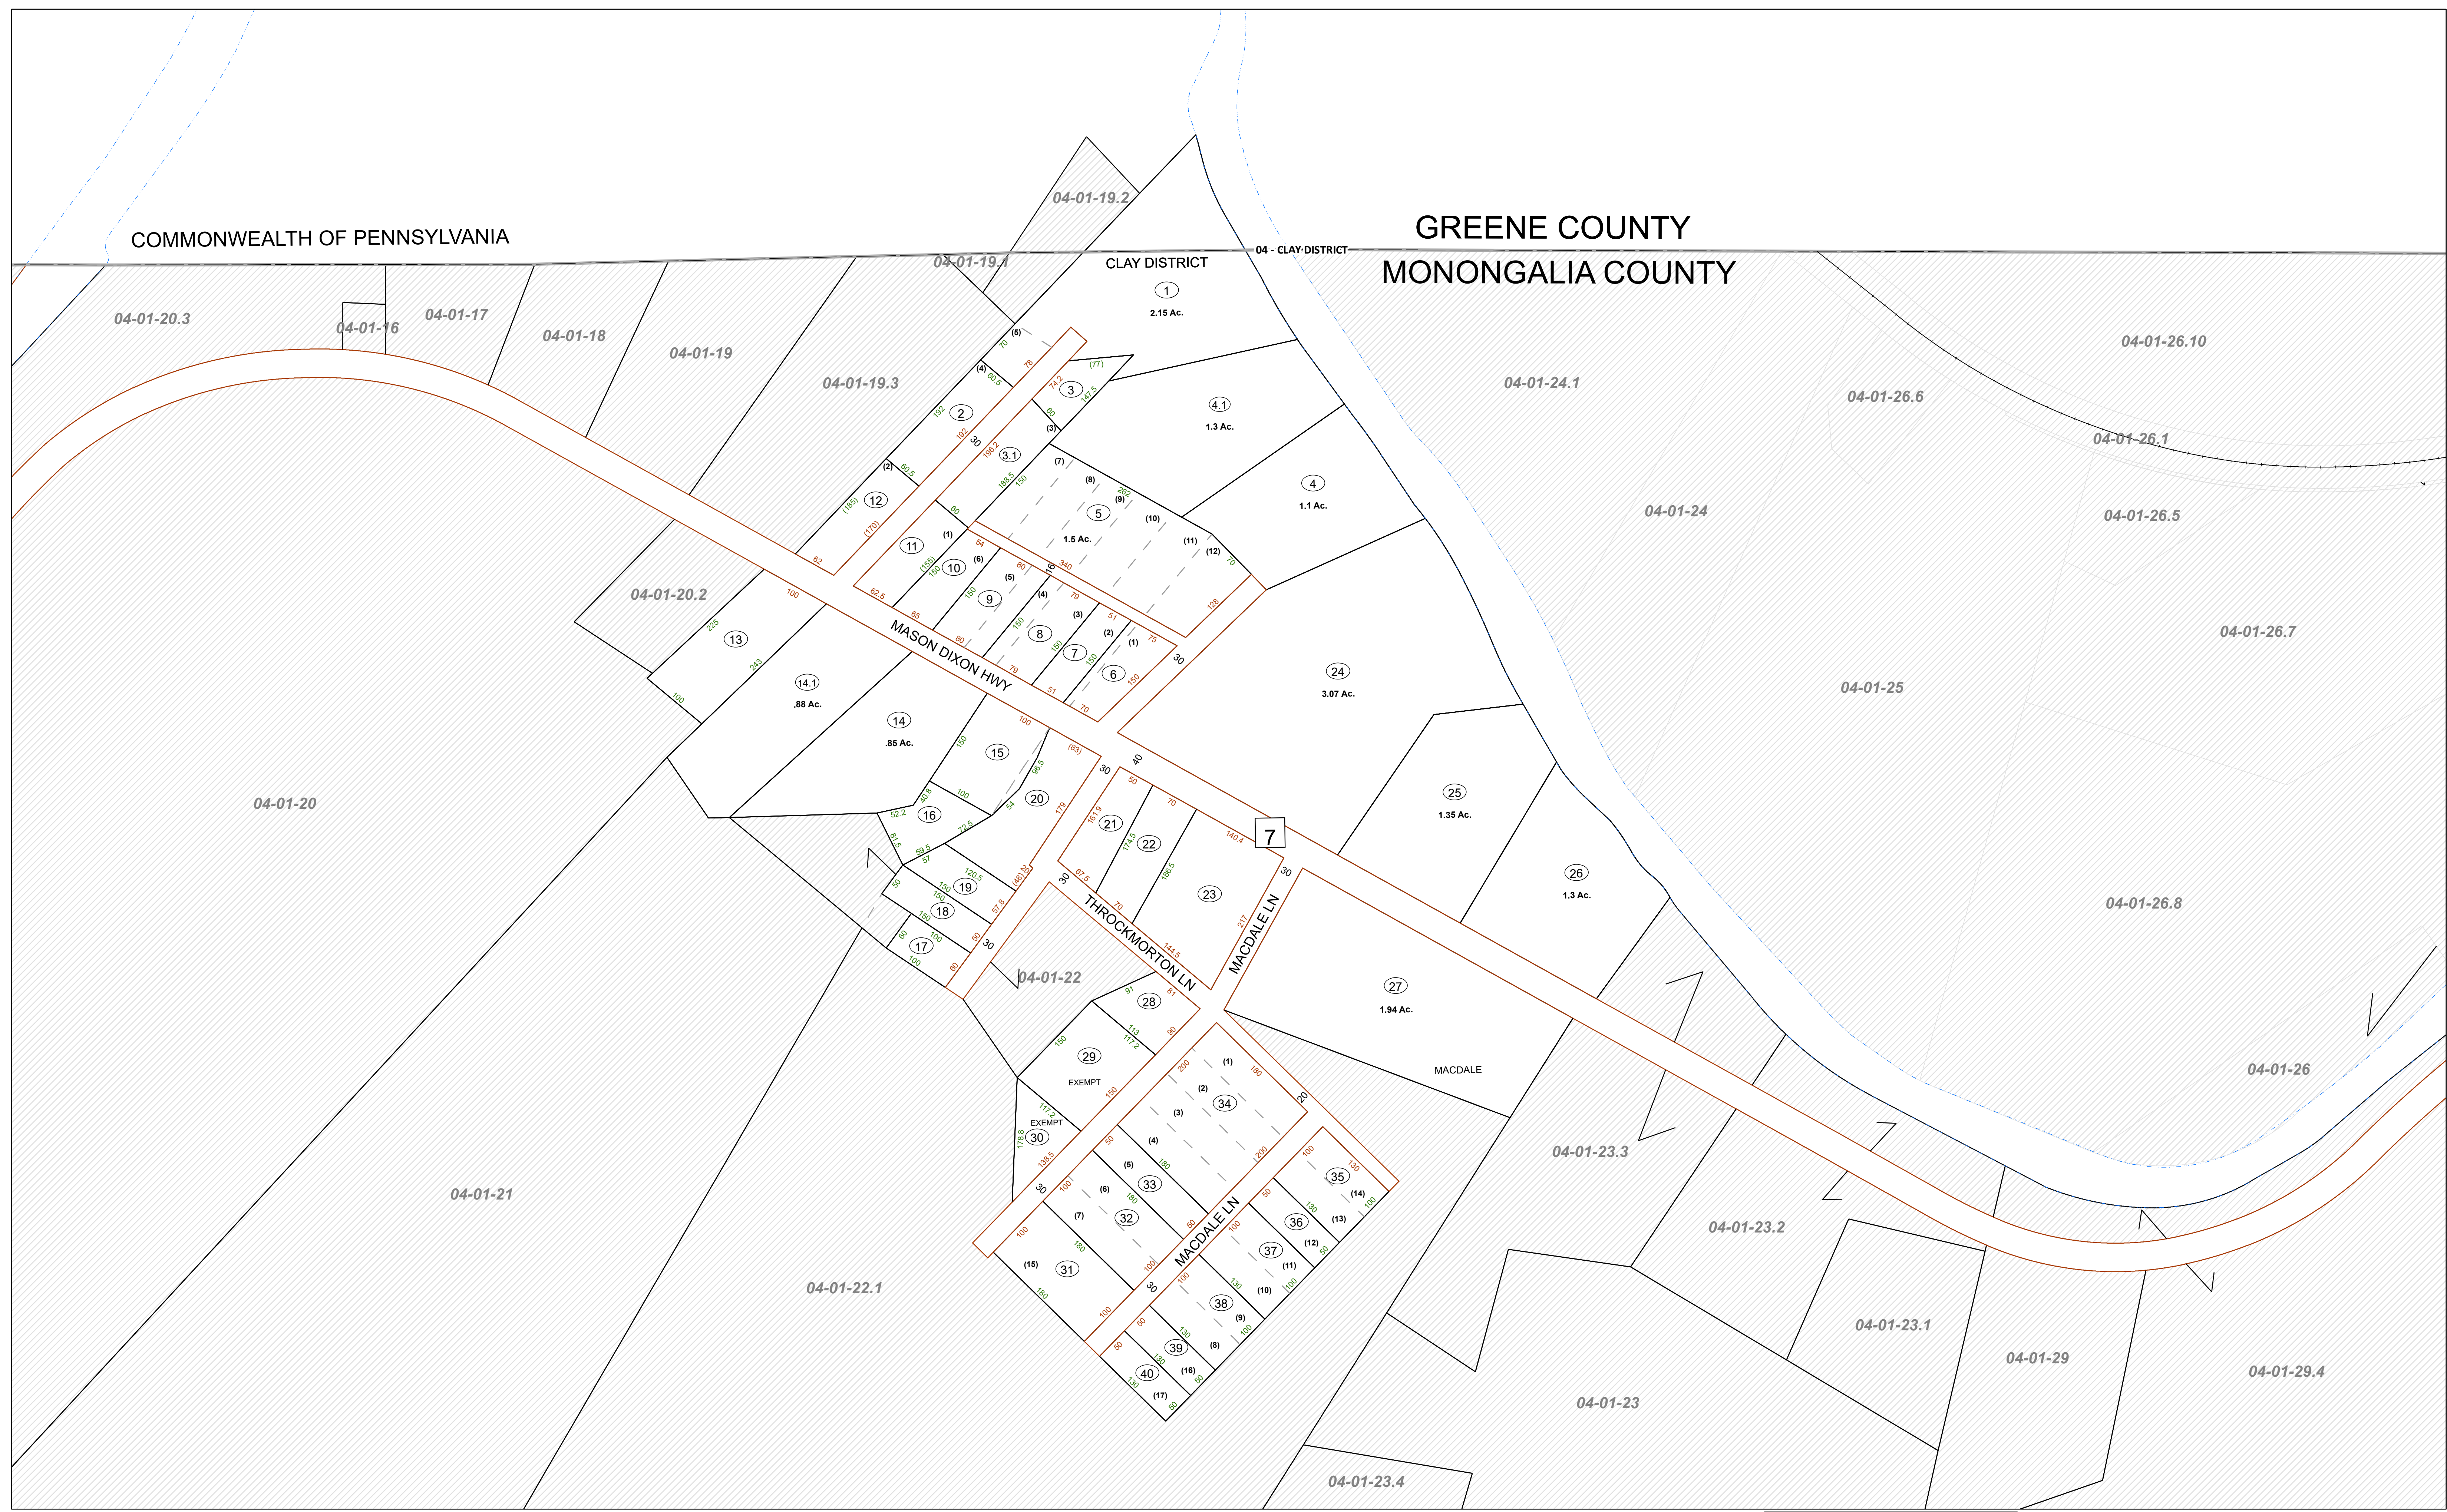

COMMONWEALTH OF PENNSYLVANIA

GREENE COUNTY
MONONGALIA COUNTY

CLAY DISTRICT

04 - CLAY DISTRICT

FOR TAX PURPOSES ONLY

Prepared By:
Mark Musick
Monongalia County Assessor

Legend

Property Line	Original Lot Line	(15)
Road Right of Way	Lot Number	(99)
Corporation Line	Parcel Number	
District Line	Water	
County Line	Railroad	

R	11	Revised 6/1/15	9		17
E	2	Mid Rev.	10		18
V	3		11		19
I	4		12		20
S	5		13		21
I	6		14		22
O	7		15		23
N	8		16		24

STATE OF WEST VIRGINIA
COUNTY OF MONONGALIA
Office of Assessor

CLAY DISTRICT
District 04 Map No: 01A
Date, Aerial Photography:
Date, Map: 1/24/2024
Scale: 1" = 100'