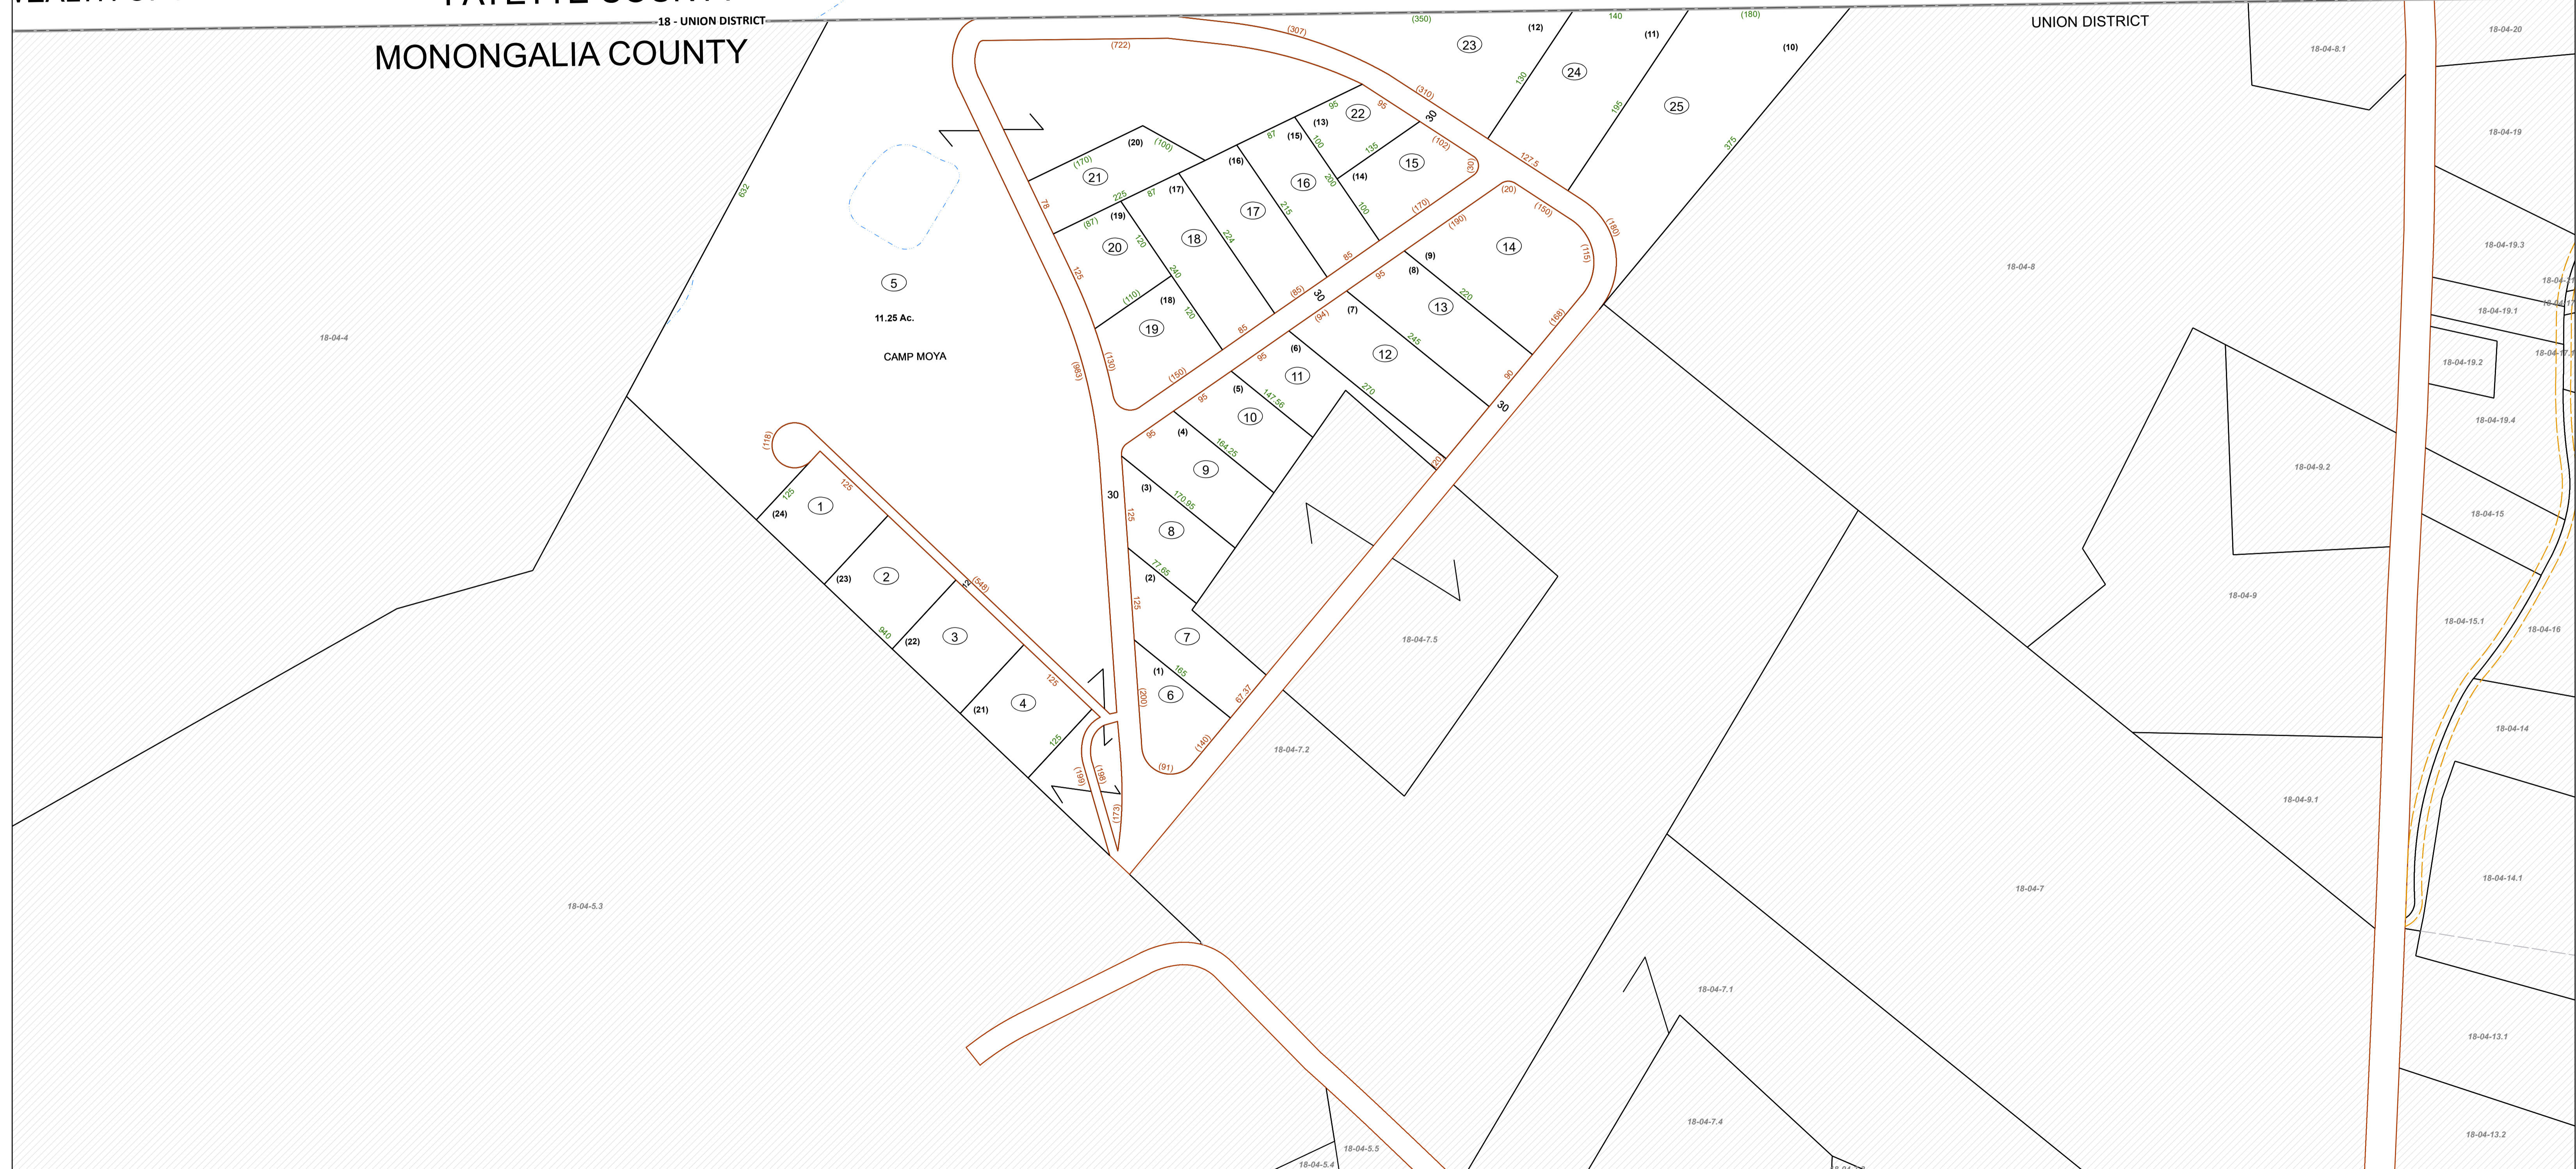

WEALTH OF PENNSYLVANIA FAYETTE COUNTY  
 MONONGALIA COUNTY

FOR TAX PURPOSES ONLY  
 Prepared By:  
**Mark Musick**  
 Monongalia County Assessor

**Legend**

Property Line	—	Original Lot Line	---
Road Right of Way	- - - -	Lot Number	(15)
Corporation Line	---	Parcel Number	(99)
District Line	---	Water	~~~~~
County Line	---	Railroad	+

R	1	Revised 6/1/15	9	17
0	2	Map Rev.	01/2024 JP	18
V	3			19
J	4			20
S	5			21
J	6			22
0	7			23
n	8			24

**STATE OF WEST VIRGINIA**  
**COUNTY OF MONONGALIA**  
 Office of Assessor

UNION DISTRICT  
 District 18 Map No: 04A  
 Date, Aerial Photography:  
 Date, Map: 1/26/2024  
 Scale: 1" = 100'