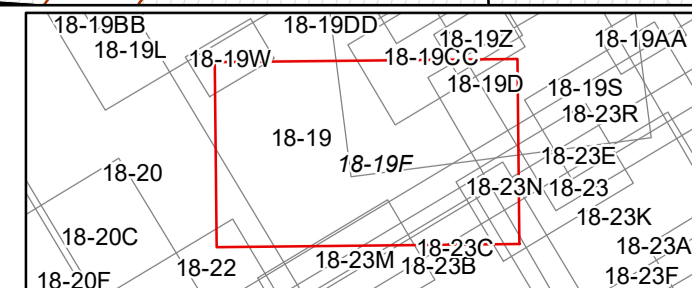

NEW CASTLE TOWNHOMES PARCELS (1-21)

FOR TAX PURPOSES ONLY
 Prepared By:
Mark Musick
 Monongalia County Assessor

Legend
 Property Line ——— Original Lot Line - - - - -
 Road Right of Way ——— Lot Number (15)
 Corporation Line ——— Parcel Number (99)
 District Line - - - - -
 County Line ——— Railroad ———

R	1	Revised 6/1/15	9	17
E	2	Mail Rev.	10	18
V	3		11	19
I	4		12	20
S	5		13	21
I	6		14	22
O	7		15	23
N	8		16	24

STATE OF WEST VIRGINIA
COUNTY OF MONONGALIA
 Office of Assessor

UNION DISTRICT
 District 18 Map No. 19F
 Date, Aerial Photography:
 Date, Map: 1/26/2024
 Scale: 1" = 100'