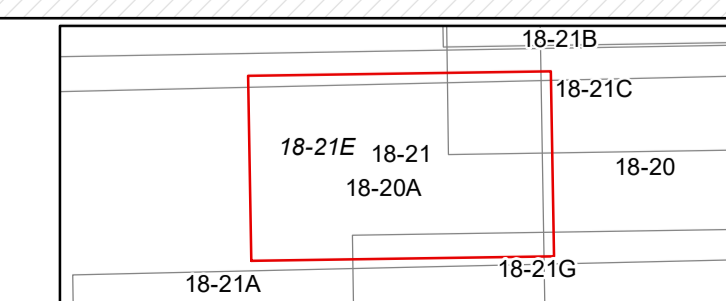

18-21-15.9

FOR TAX PURPOSES ONLY

Prepared By:
Mark Musick
Monongalia County Assessor

Legend	
Property Line	Original Lot Line
Road Right of Way	Lot Number (15)
Corporation Line	Parcel Number (99)
District Line	Water
County Line	Railroad

R	1	Revised 6/1/15	9	17
e	2	Mail Rev.	10	18
v	3		11	19
i	4		12	20
j	5		13	21
s	6		14	22
i	7		15	23
o	8		16	24

STATE OF WEST VIRGINIA
COUNTY OF MONONGALIA
Office of Assessor

UNION DISTRICT
District 18 Map No: 21E
Date, Aerial Photography:
Date, Map: 1/26/2024
Scale: 1" = 25'