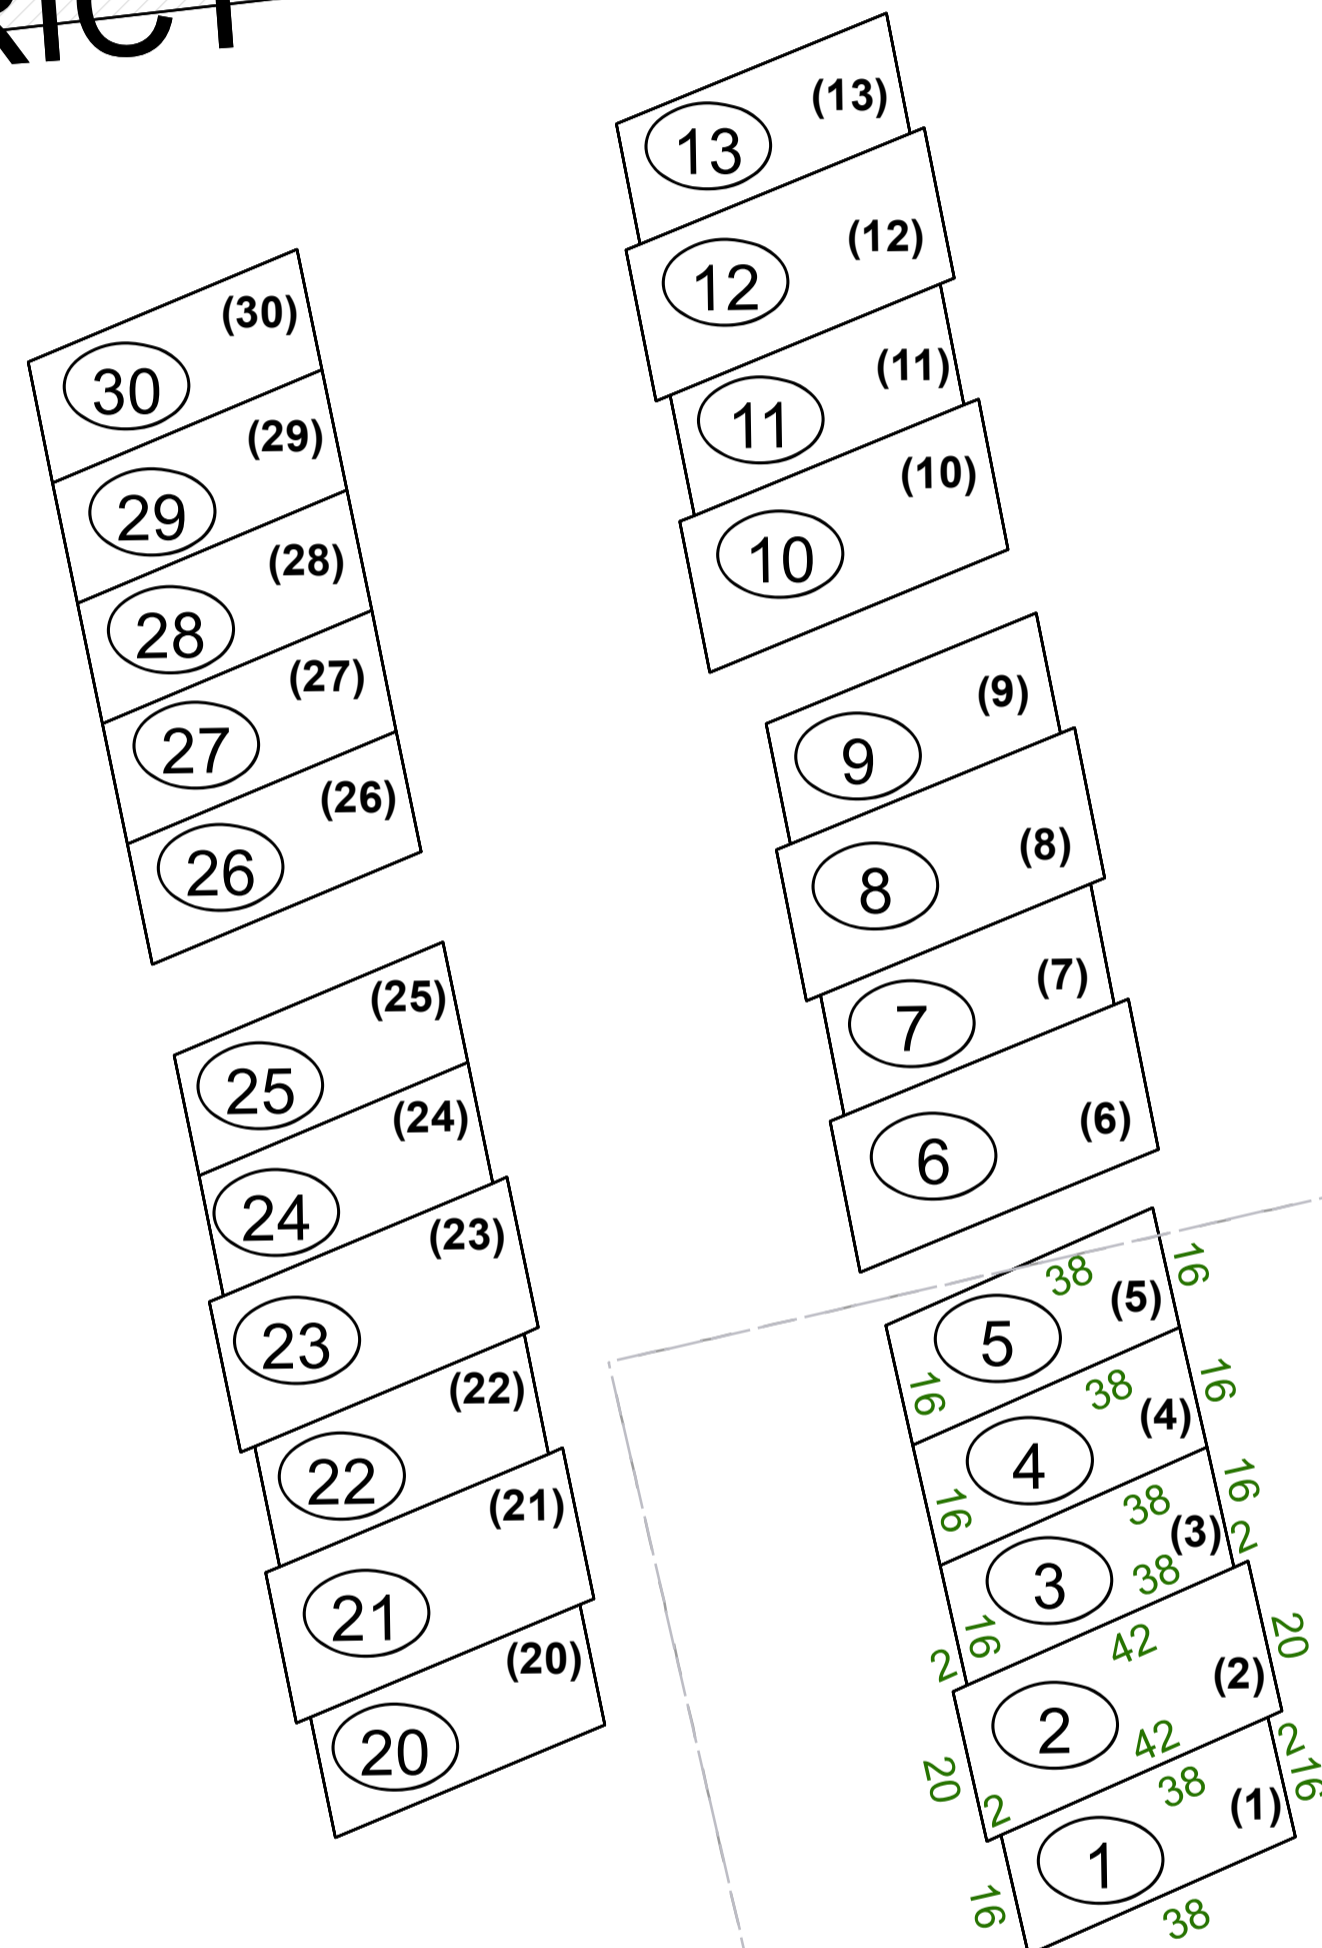

CITY OF MORGANTOWN UNION DISTRICT

13-60-1

PINNACLE TOWNHOMES

31

2.38 Ac.

18-21-14

13-59-2

18-21-14.3

18-21-15.9

FOR TAX PURPOSES ONLY

Prepared By:
Mark Musick
Monongalia County Assessor

Legend	
Property Line	Original Lot Line
Road Right of Way	Lot Number (15)
Corporation Line	Parcel Number (99)
District Line	Water
County Line	Railroad

R	1	Revised 6/1/15	9	17
e	2	Mail Rev.	10	18
v	3		11	19
i	4		12	20
j	5		13	21
s	6		14	22
i	7		15	23
o	8		16	24

STATE OF WEST VIRGINIA
COUNTY OF MONONGALIA
Office of Assessor

UNION DISTRICT
District 18 Map No: 21E
Date, Aerial Photography:
Date, Map: 1/26/2024
Scale: 1" = 25'