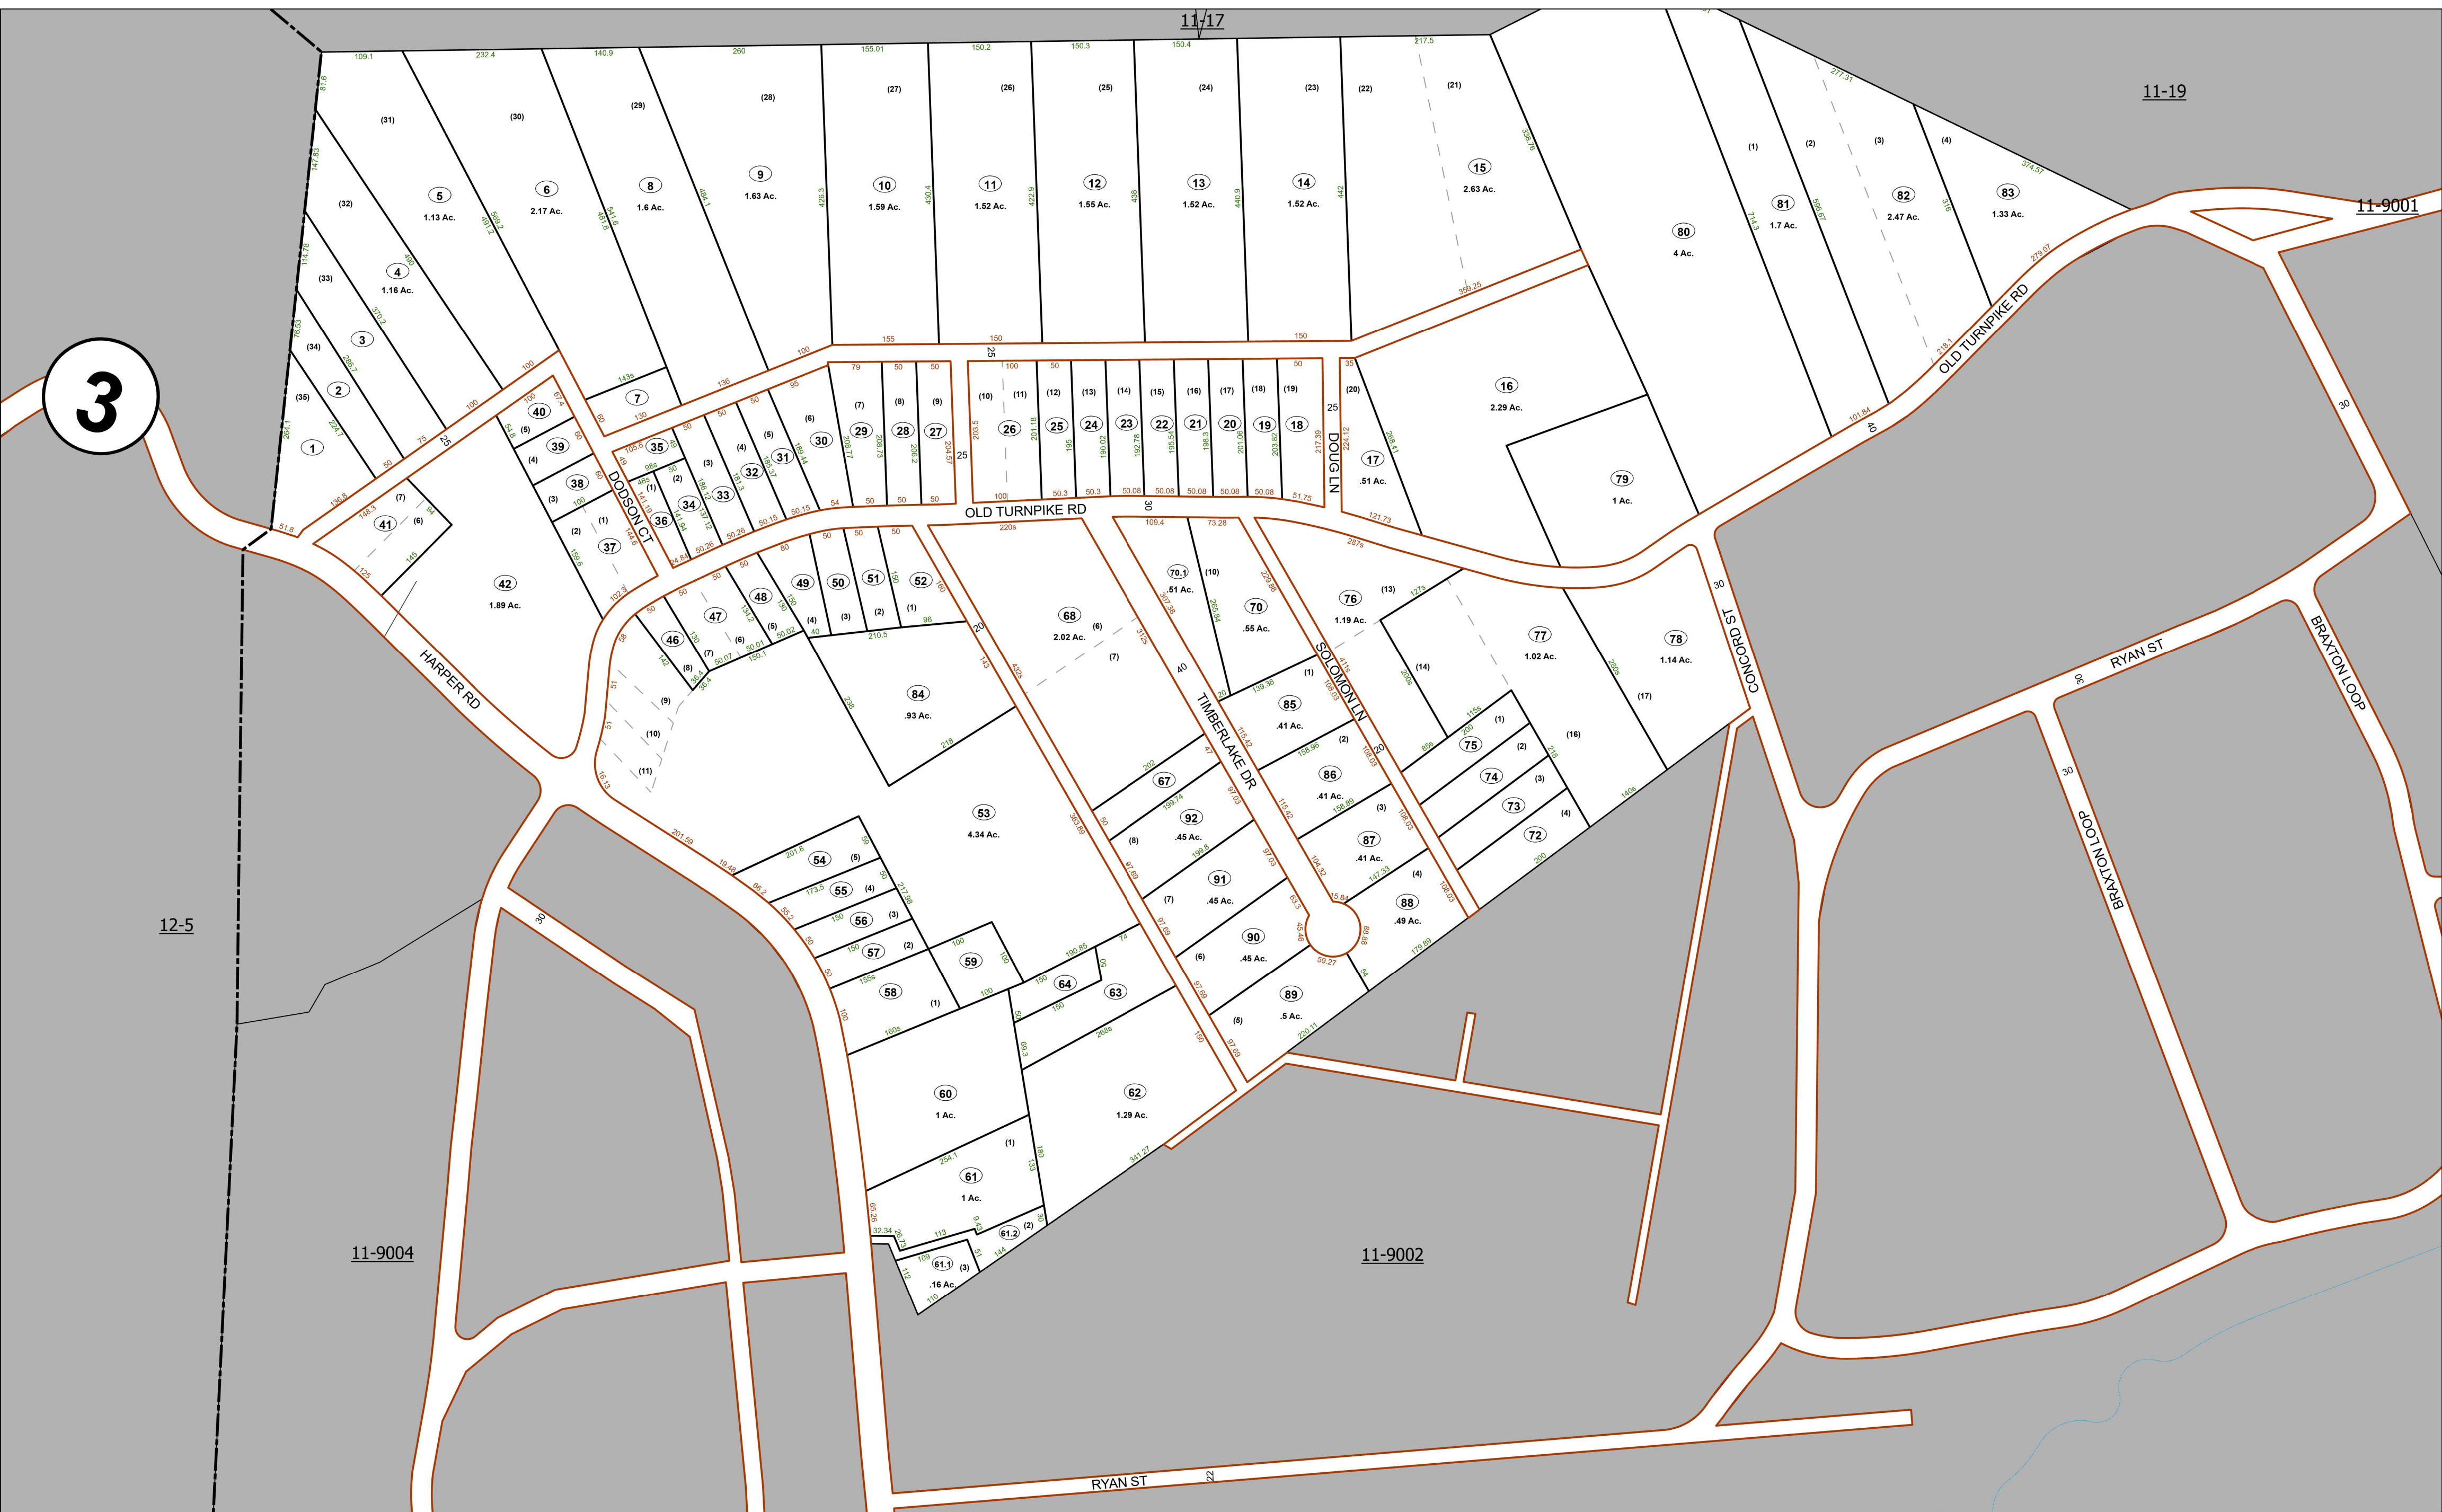

3

FOR TAX PURPOSES ONLY
 Prepared By:
 Raleigh County Assessor's Office
 Beckley, WV

1	10/07/96 CLG	9	05/11/15 JLV	17
2	04/02/01 CLG	10	05/11/15 JLV	18
3	10/26/05 CLG	11	08/26/2021 AGD	19
4	03/27/06 CLG	12		20
5	01/18/07 CLG	13		21
6	10/30/07 ADL	14		22
7	07/05/08 ADL	15		23
8	09/24/10 TPB	16		24

R
e
v
i
s
i
o
n
s

Legend

Property Line	—	Original Lot Line	---
Road Right of Way	—	Lot Number	(15)
Corporation Line	—	Parcel Number	99
District Line	—	Water	—
County Line	—	Railroad	—

COUNTY OF RALEIGH
OFFICE OF ASSESSOR
BECKLEY, WEST VIRGINIA

TOWN DISTRICT
 Map: 9003
 Date, Aerial Photography: 2018
 Date, Map: 1/4/2024