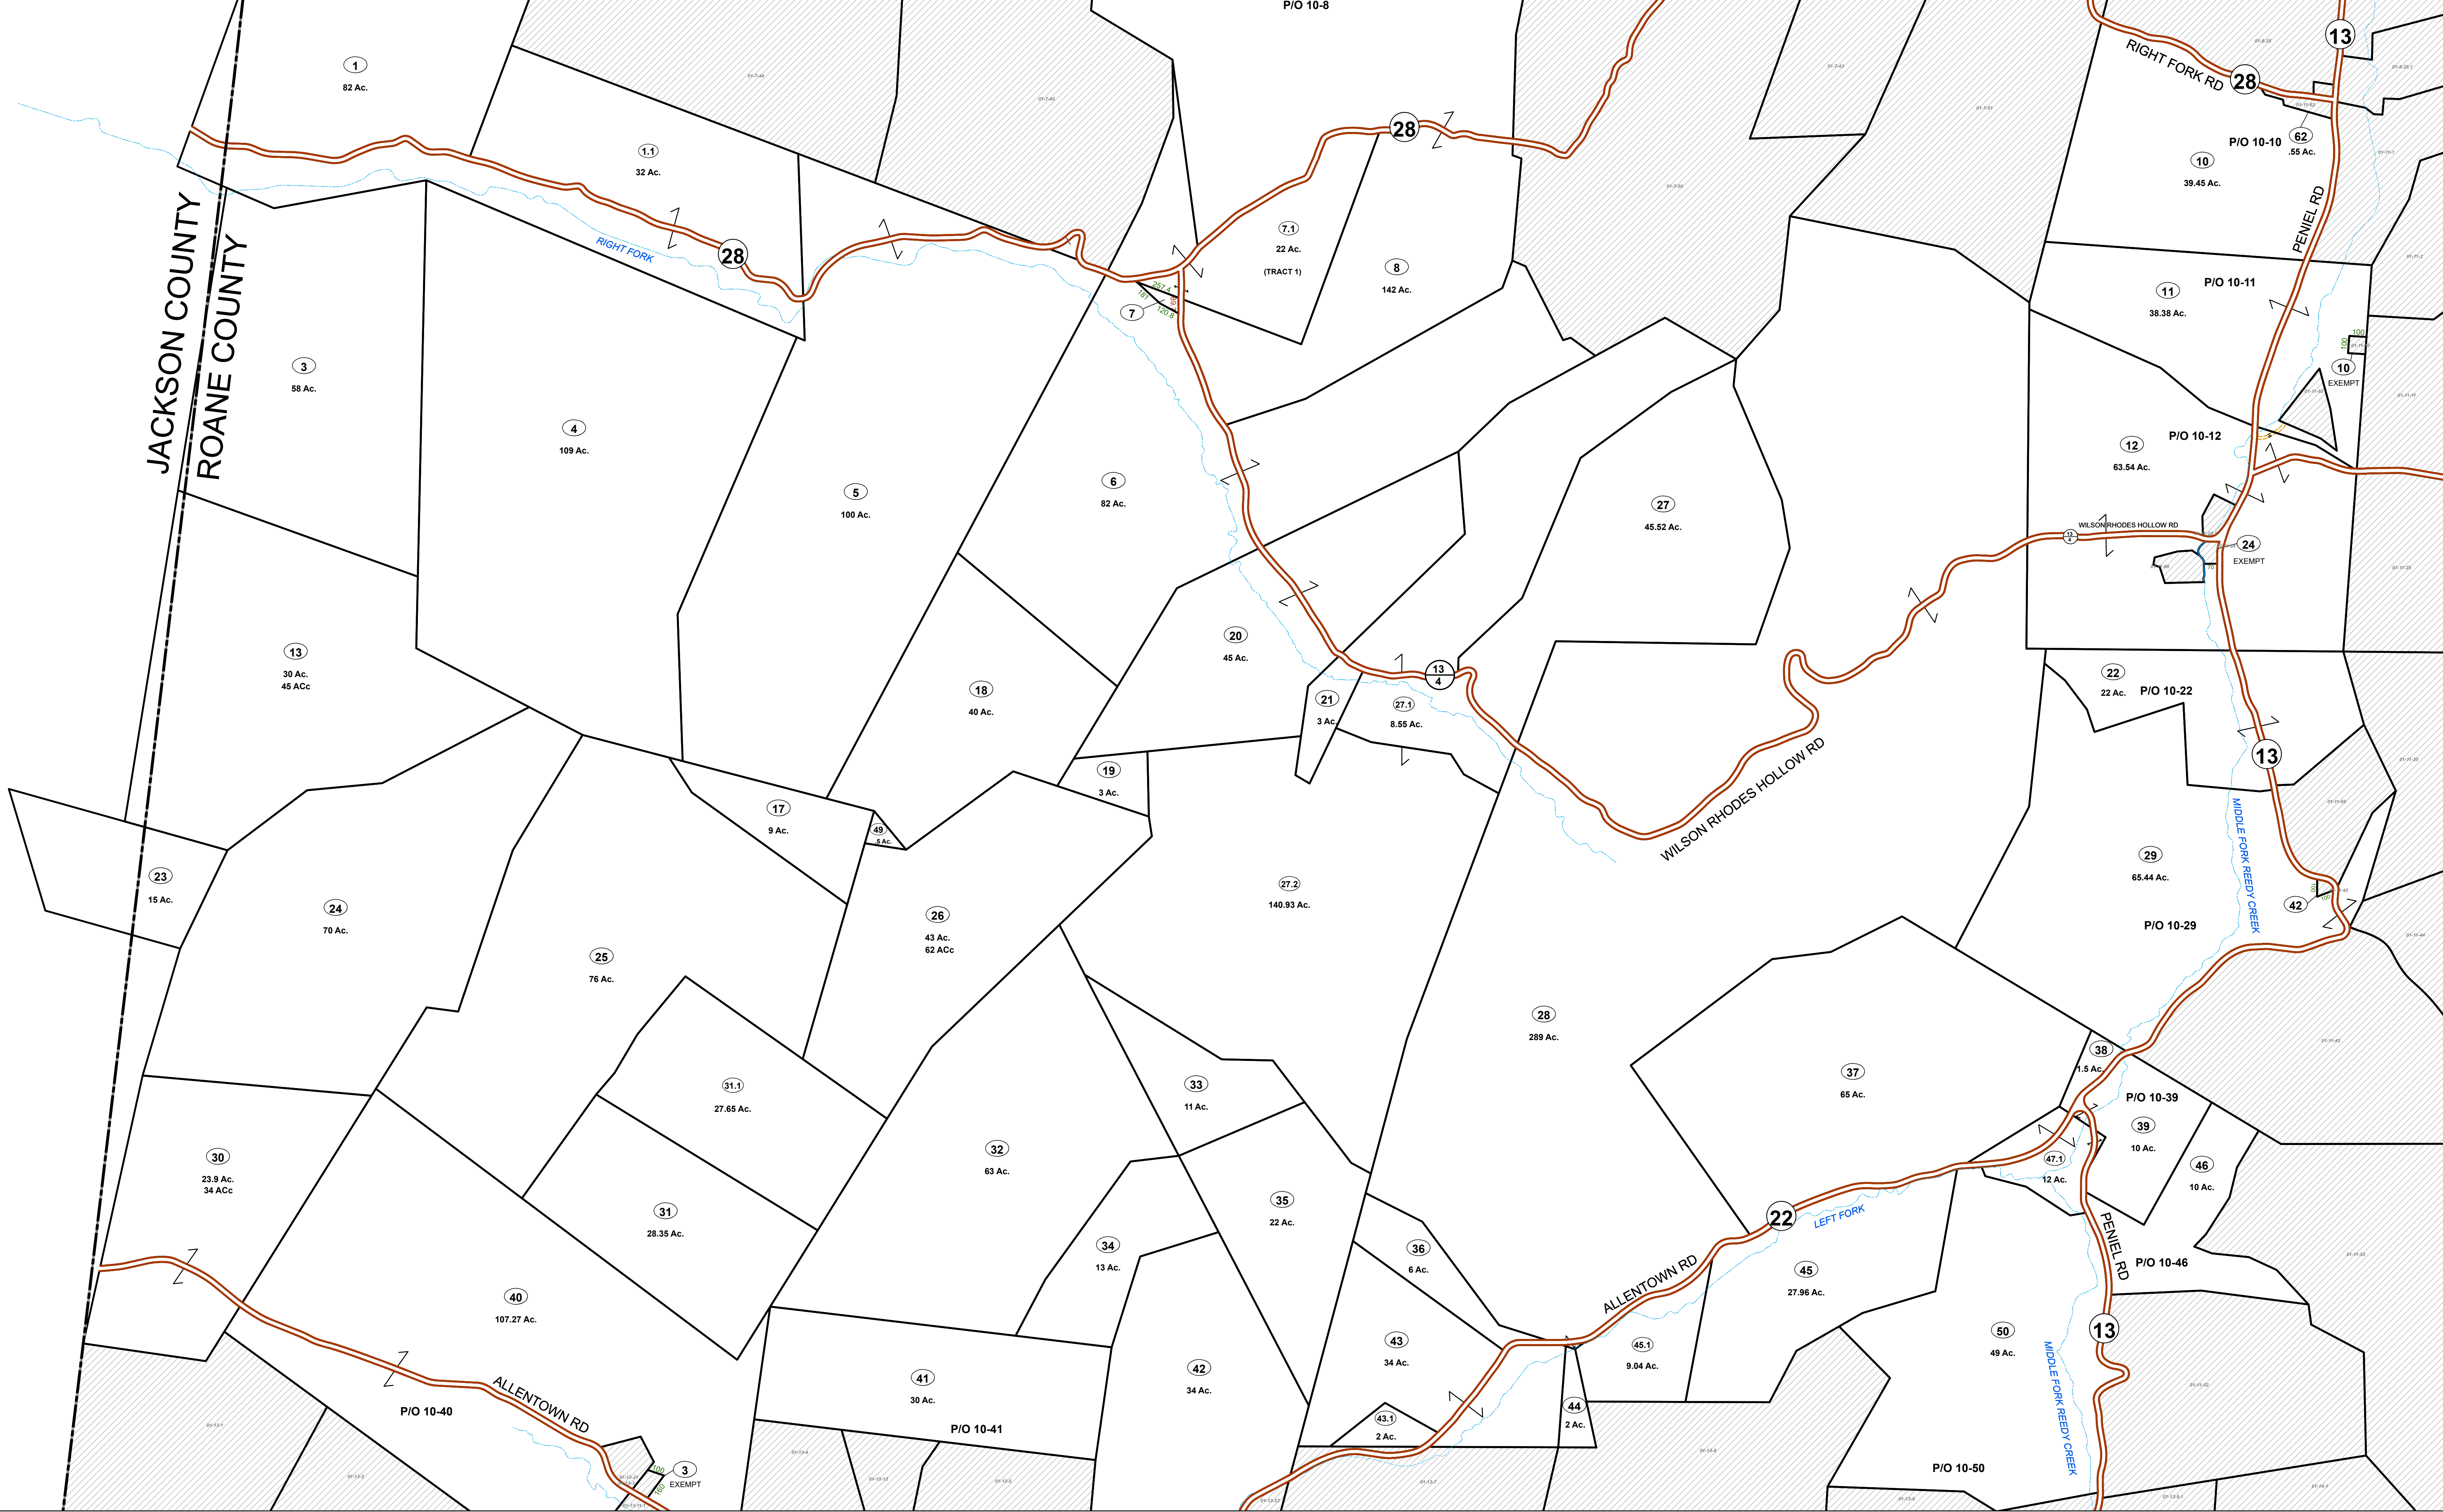

JACKSON COUNTY
ROANE COUNTY

FOR TAX PURPOSES ONLY

Prepared By:
Emily C Westfall
Roane County Assessor

Legend	
Property Line	Original Lot Line
Road Right of Way	Lot Number (15)
Corporation Line	Parcel Number (99)
District Line	Water
County Line	Railroad

CURTIS DISTRICT

Map: 10

Date, Aerial Photography: 2019

Date, Map: 1/23/2024

Scale: 1 inch = 400 feet