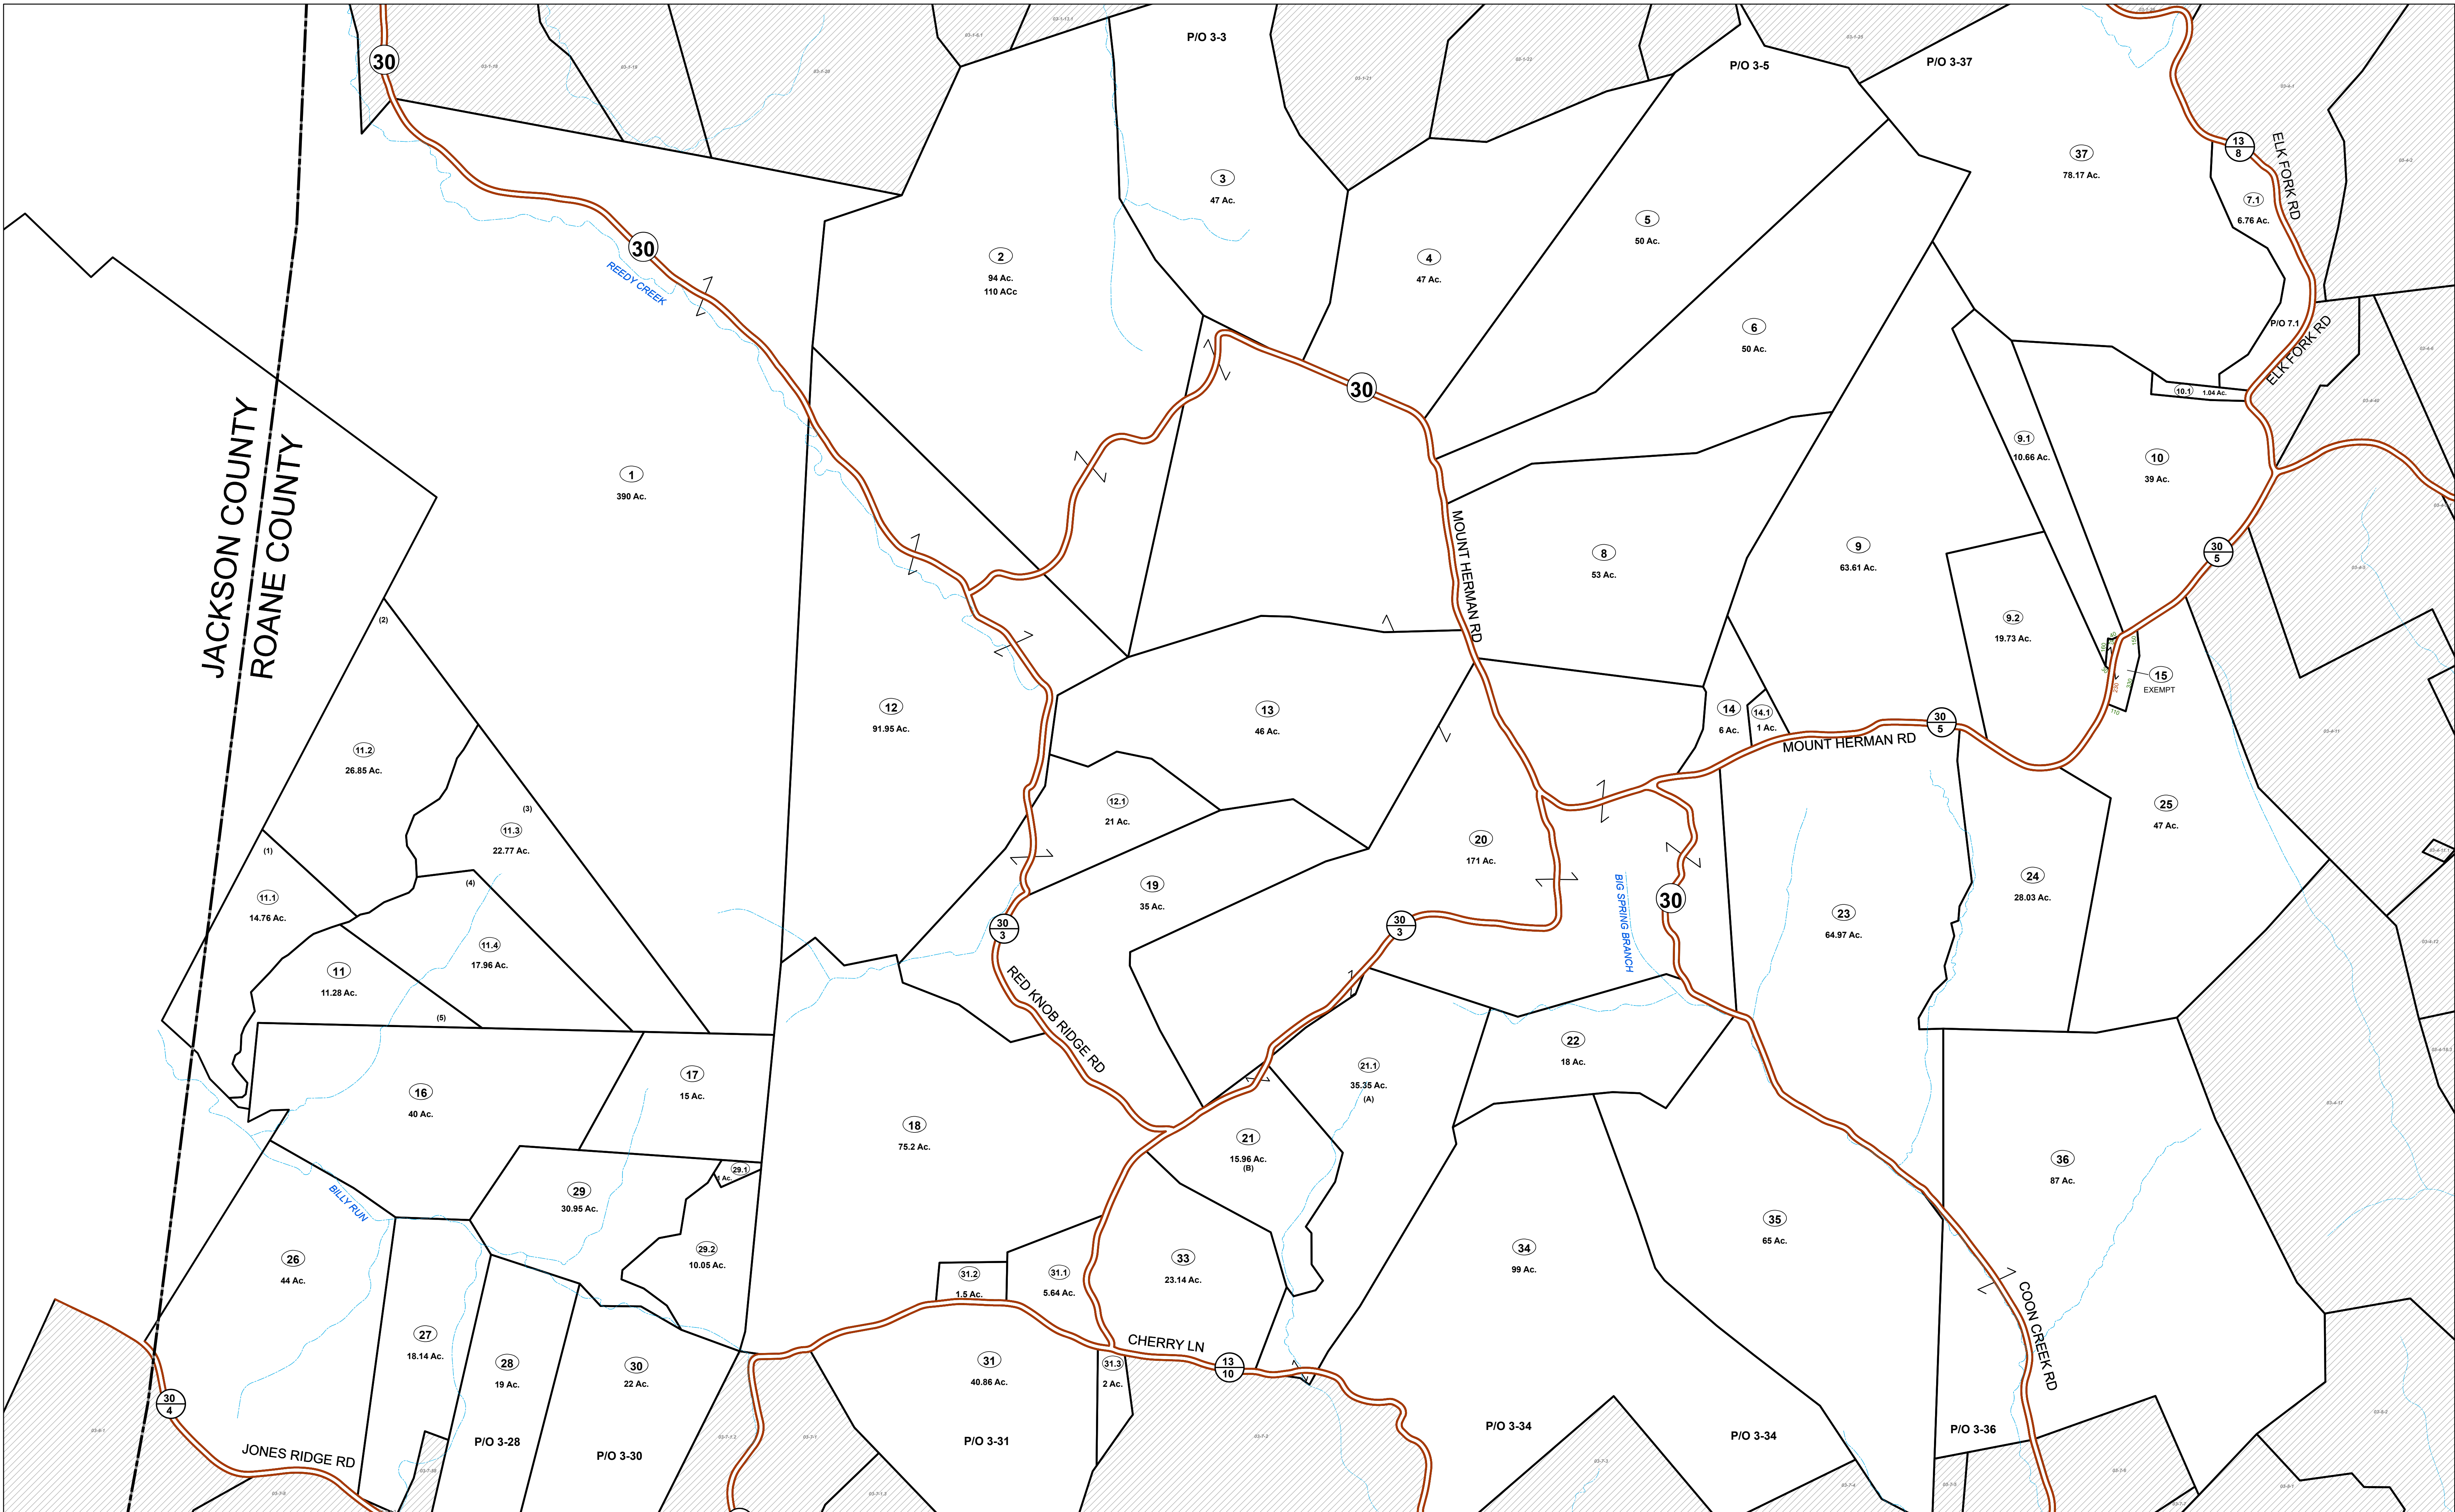

JACKSON COUNTY
ROANE COUNTY

FOR TAX PURPOSES ONLY

Prepared By:
Emily C Westfall
Roane County Assessor

Legend	
Property Line	Original Lot Line
Road Right of Way	Lot Number (15)
Corporation Line	Parcel Number (99)
District Line	Water
County Line	Railroad

HARPER DISTRICT

Map: 3

Date, Aerial Photography: 2019

Date, Map: 1/23/2024

Scale: 1 inch = 400 feet