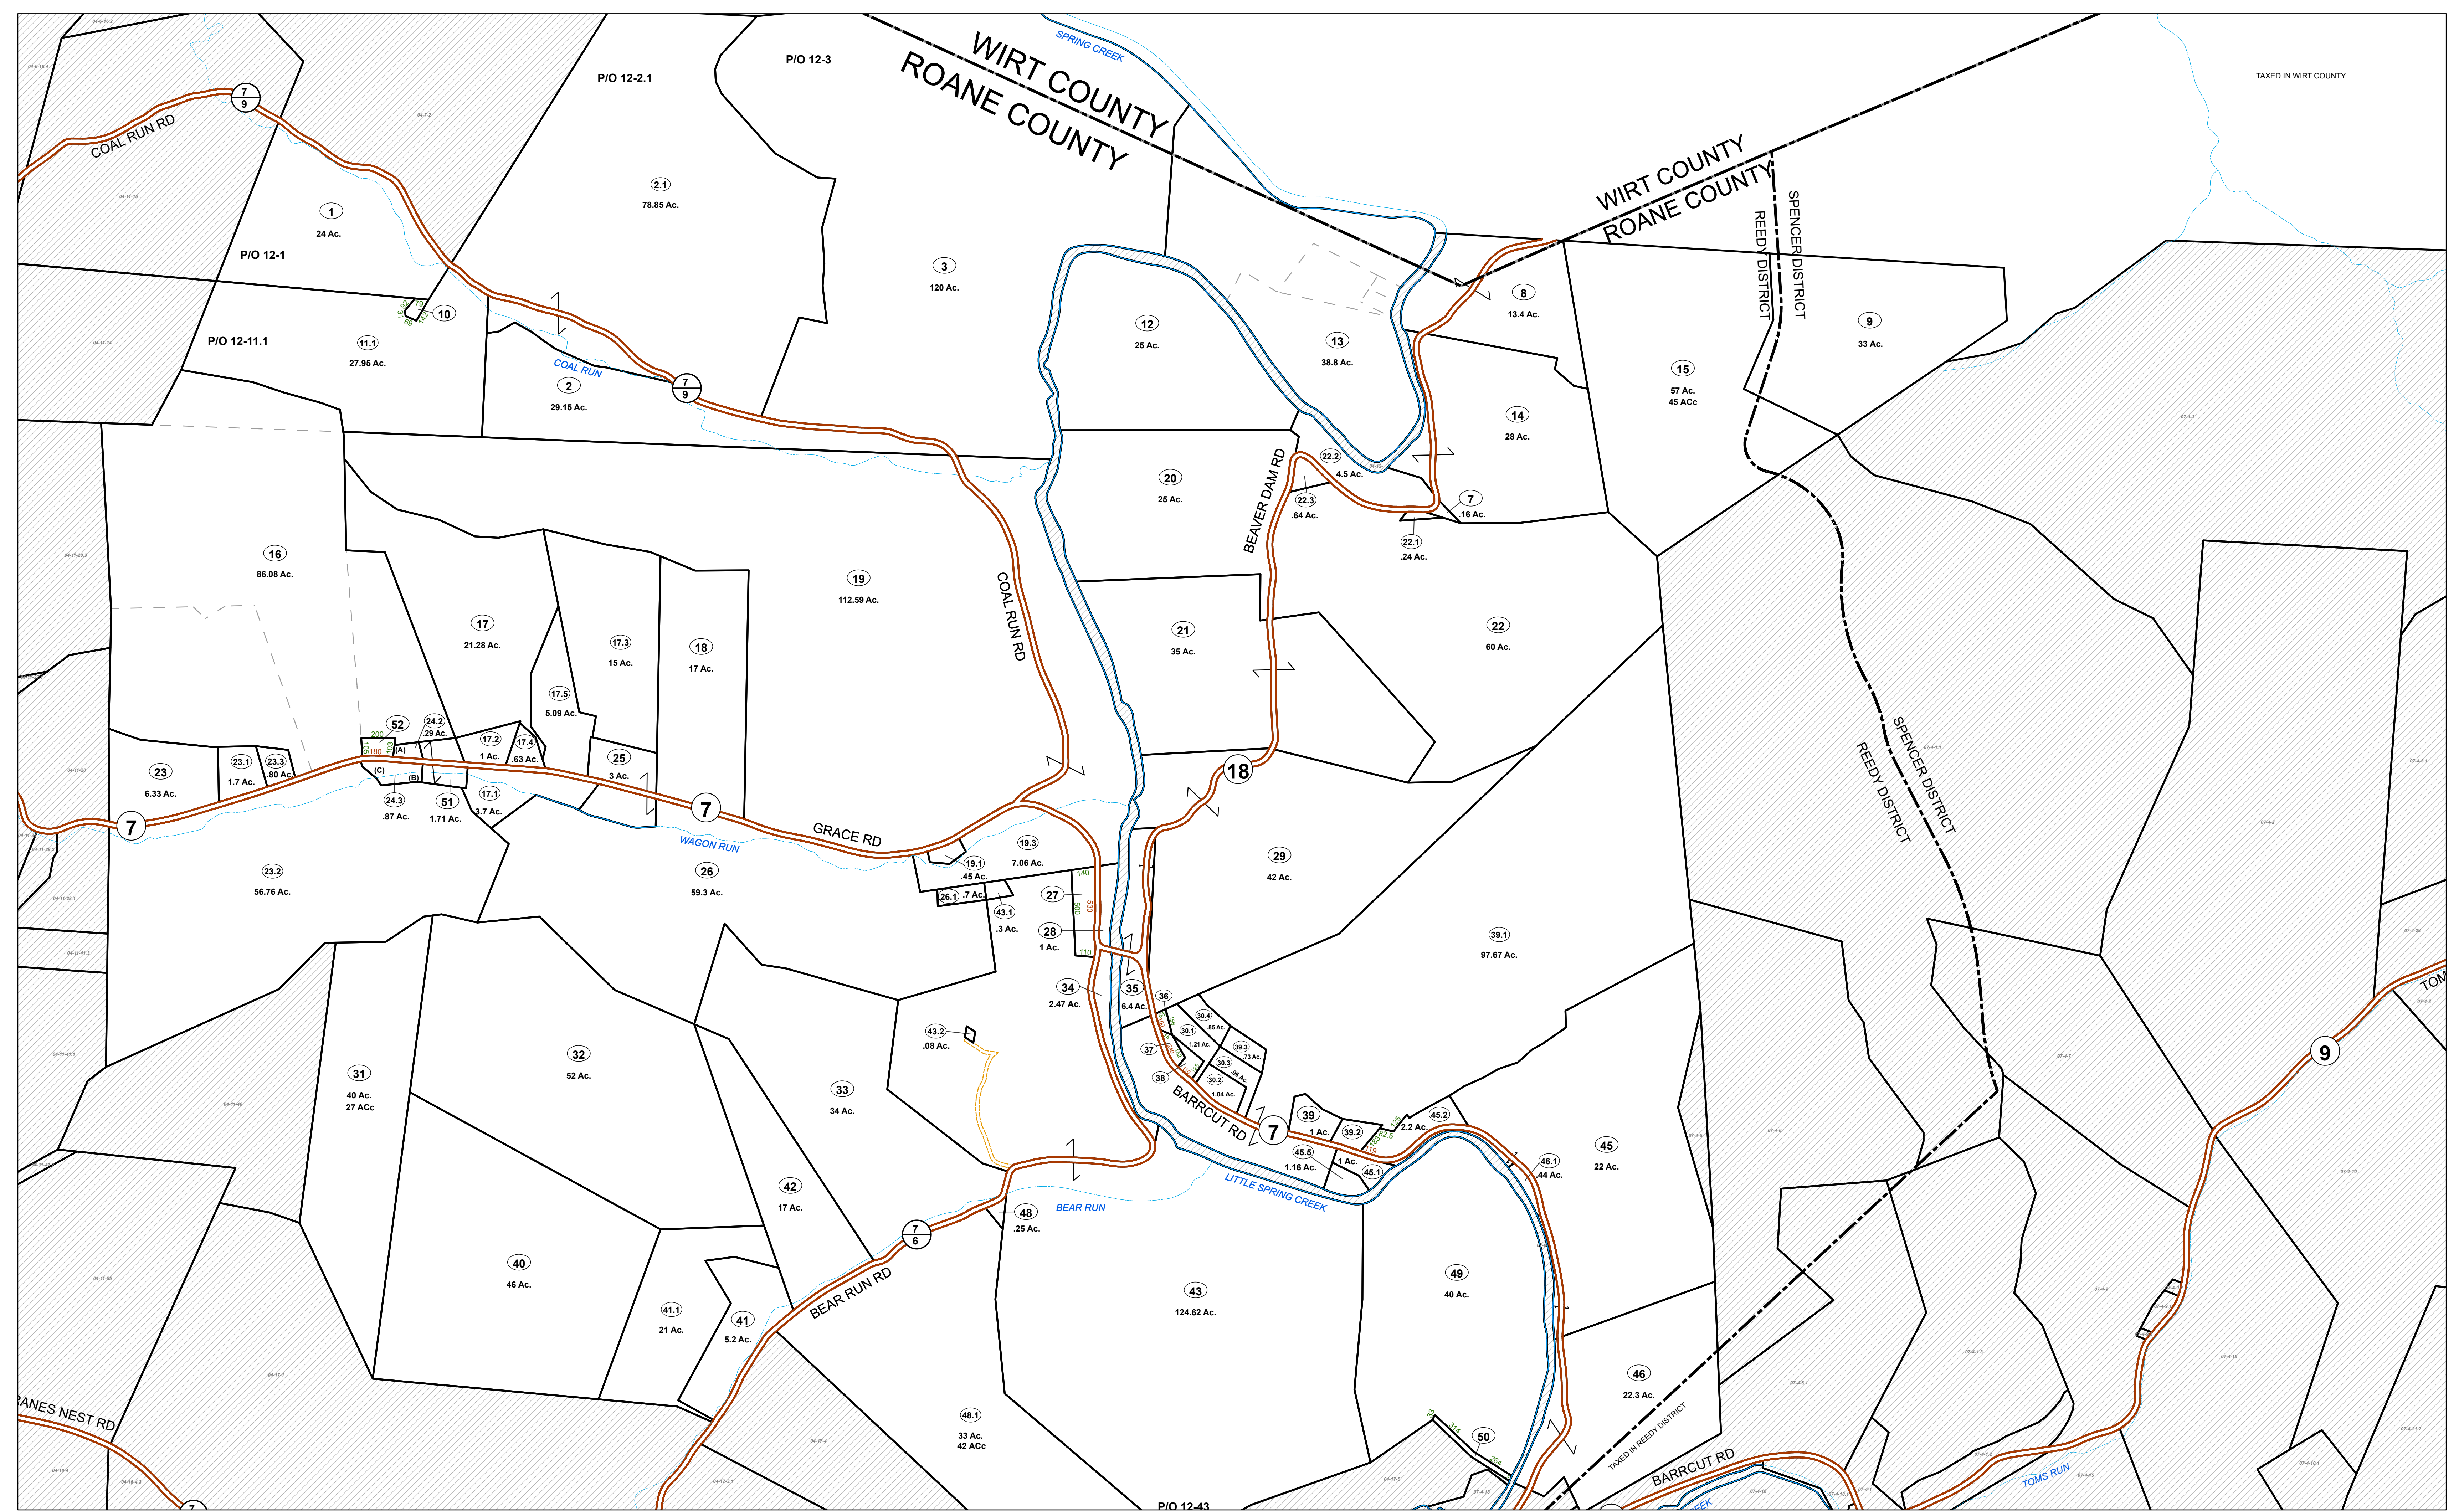

# WIRT COUNTY ROANE COUNTY

# WIRT COUNTY ROANE COUNTY

FOR TAX PURPOSES ONLY  
 Prepared By:  
**Emily C Westfall**  
 Roane County Assessor

**Legend**

Property Line	Original Lot Line	Lot Number (15)
Road Right of Way	Corporation Line	Parcel Number (99)
District Line	Water	Railroad
County Line		

REEDY DISTRICT  
 Map: 12  
 Date, Aerial Photography: 2019  
 Date, Map: 1/23/2024  
 Scale: 1 inch = 400 feet