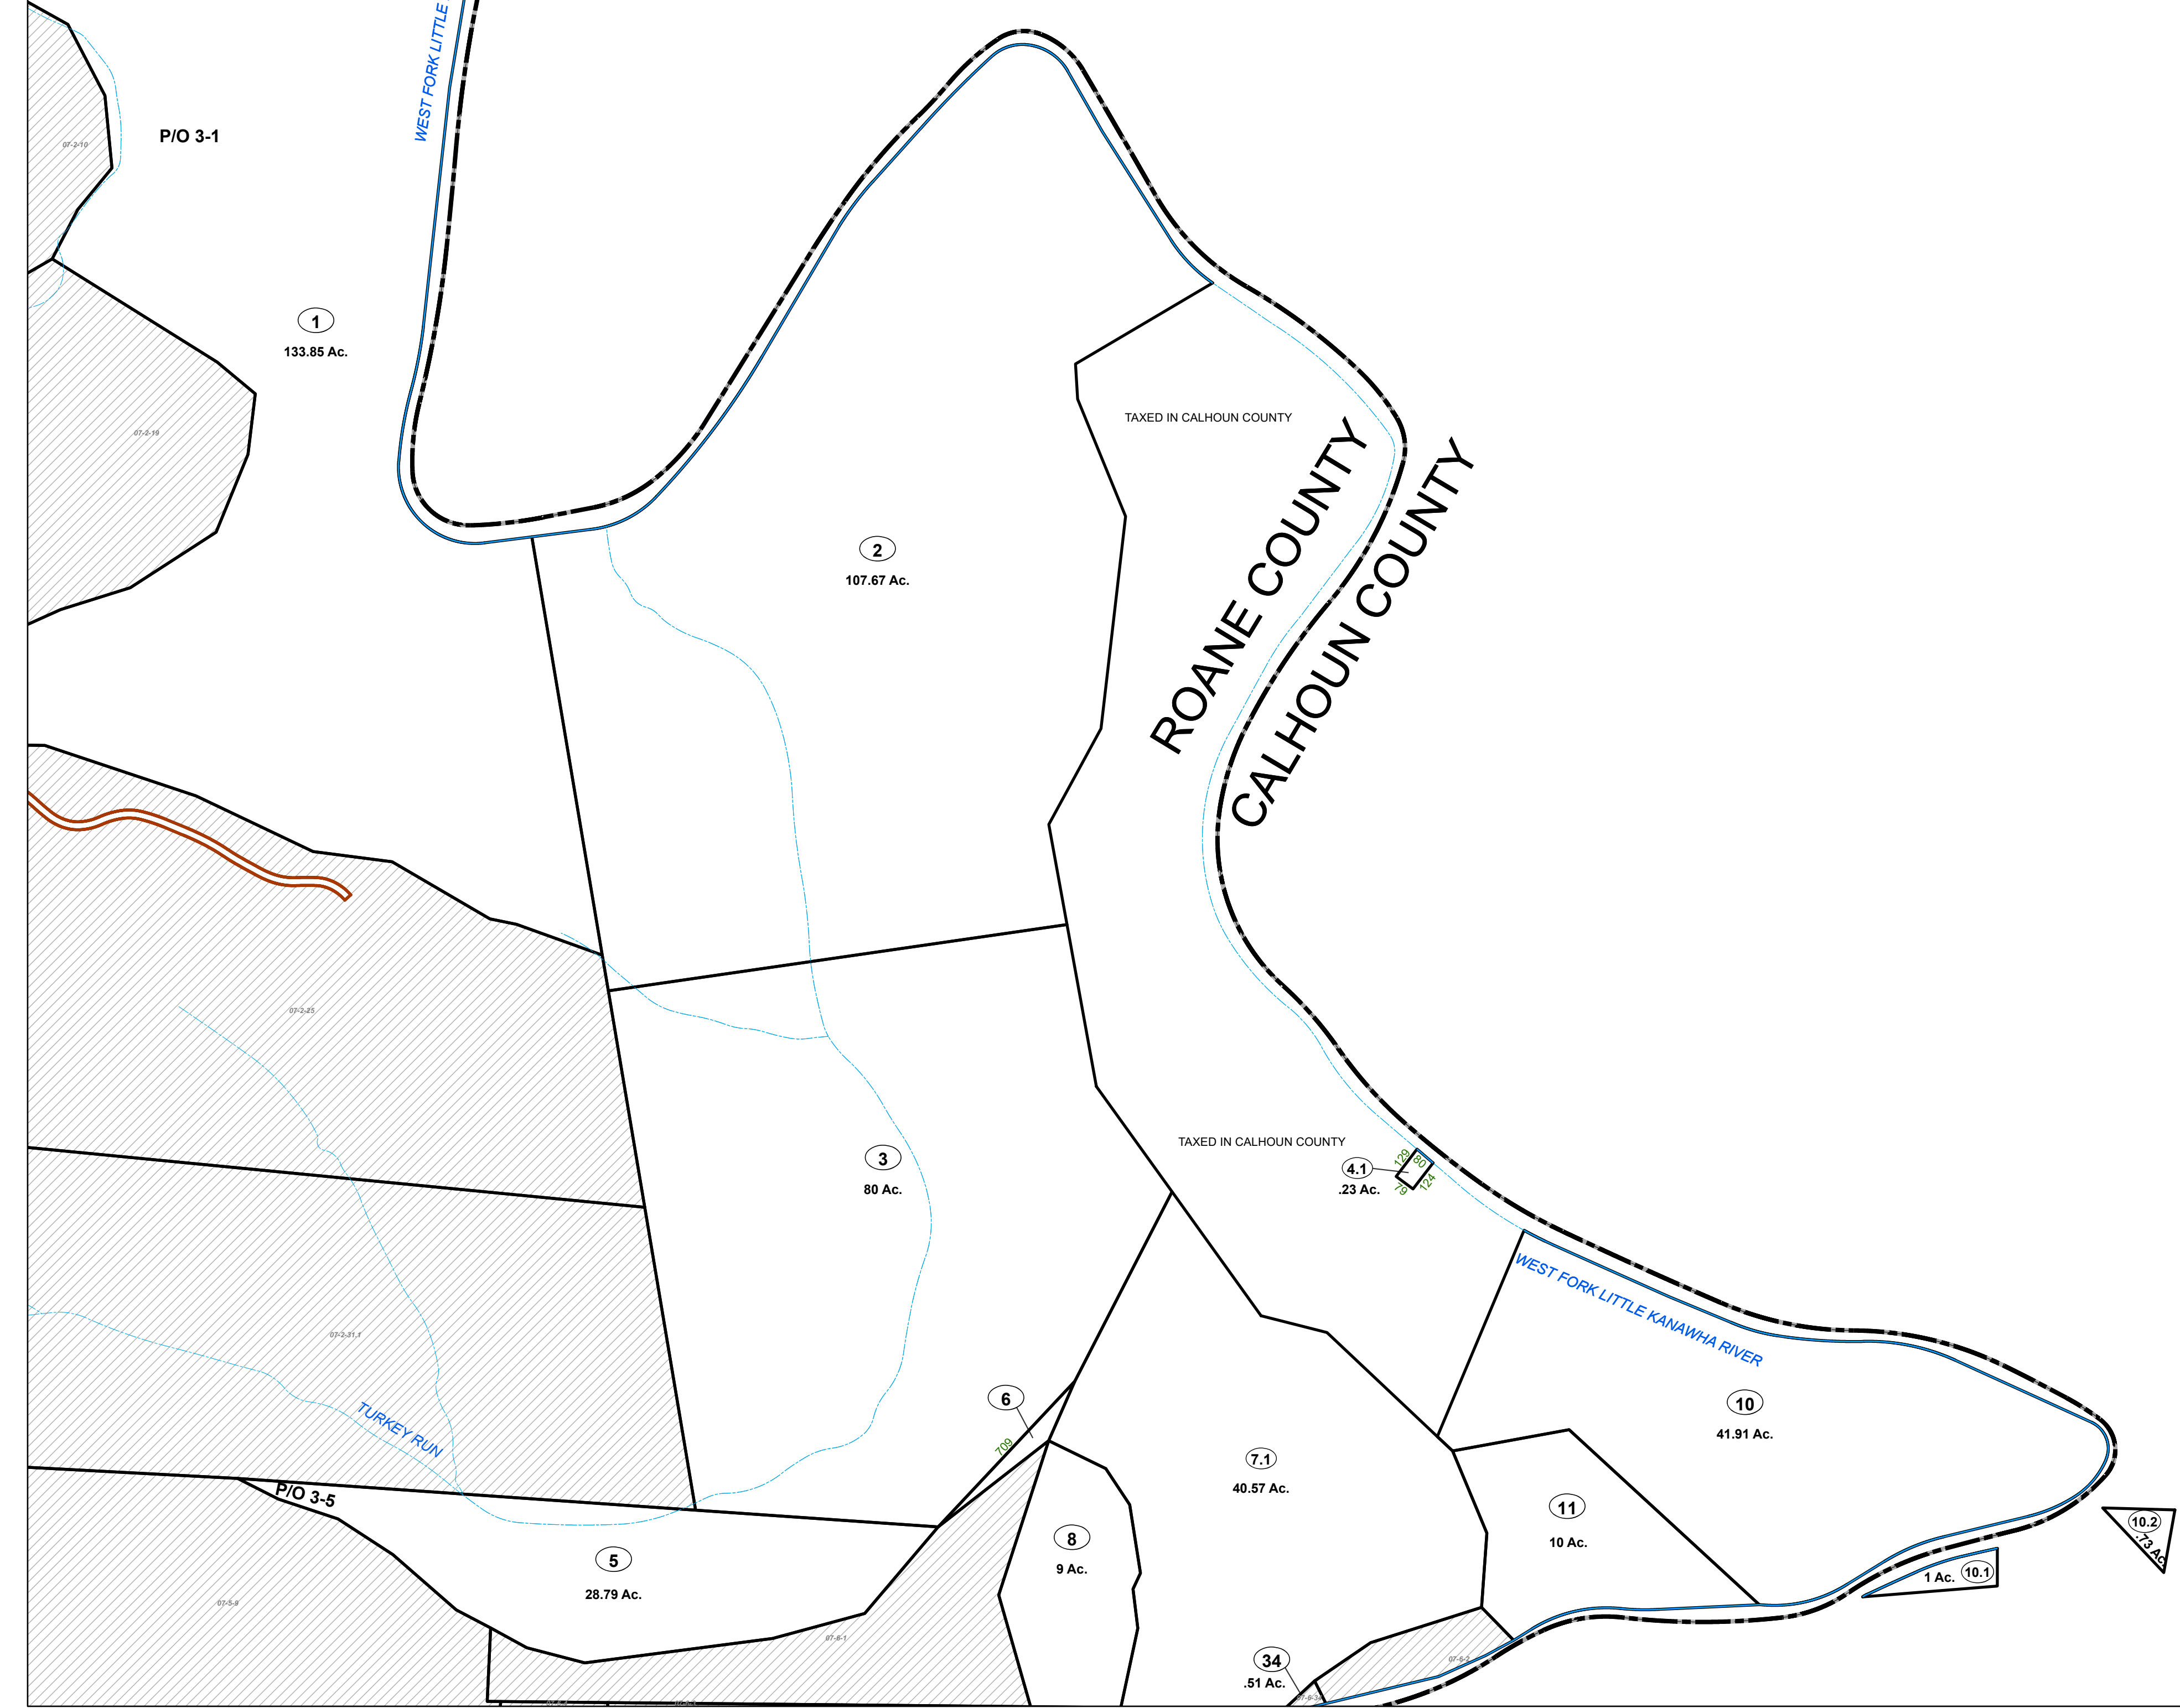

CALHOUN COUNTY
ROANE COUNTY

FOR TAX PURPOSES ONLY
Prepared By:
Emily C Westfall
Roane County Assessor

Legend

Property Line	—	Original Lot Line	- - - - -
Road Right of Way	—	Lot Number	(15)
Corporation Line	—	Parcel Number	(99)
District Line	—	Water	—
County Line	—	Railroad	—

SPENCER DISTRICT
Map: 3
Date, Aerial Photography: 2019
Date, Map: 1/23/2024
Scale: 1 inch = 400 feet