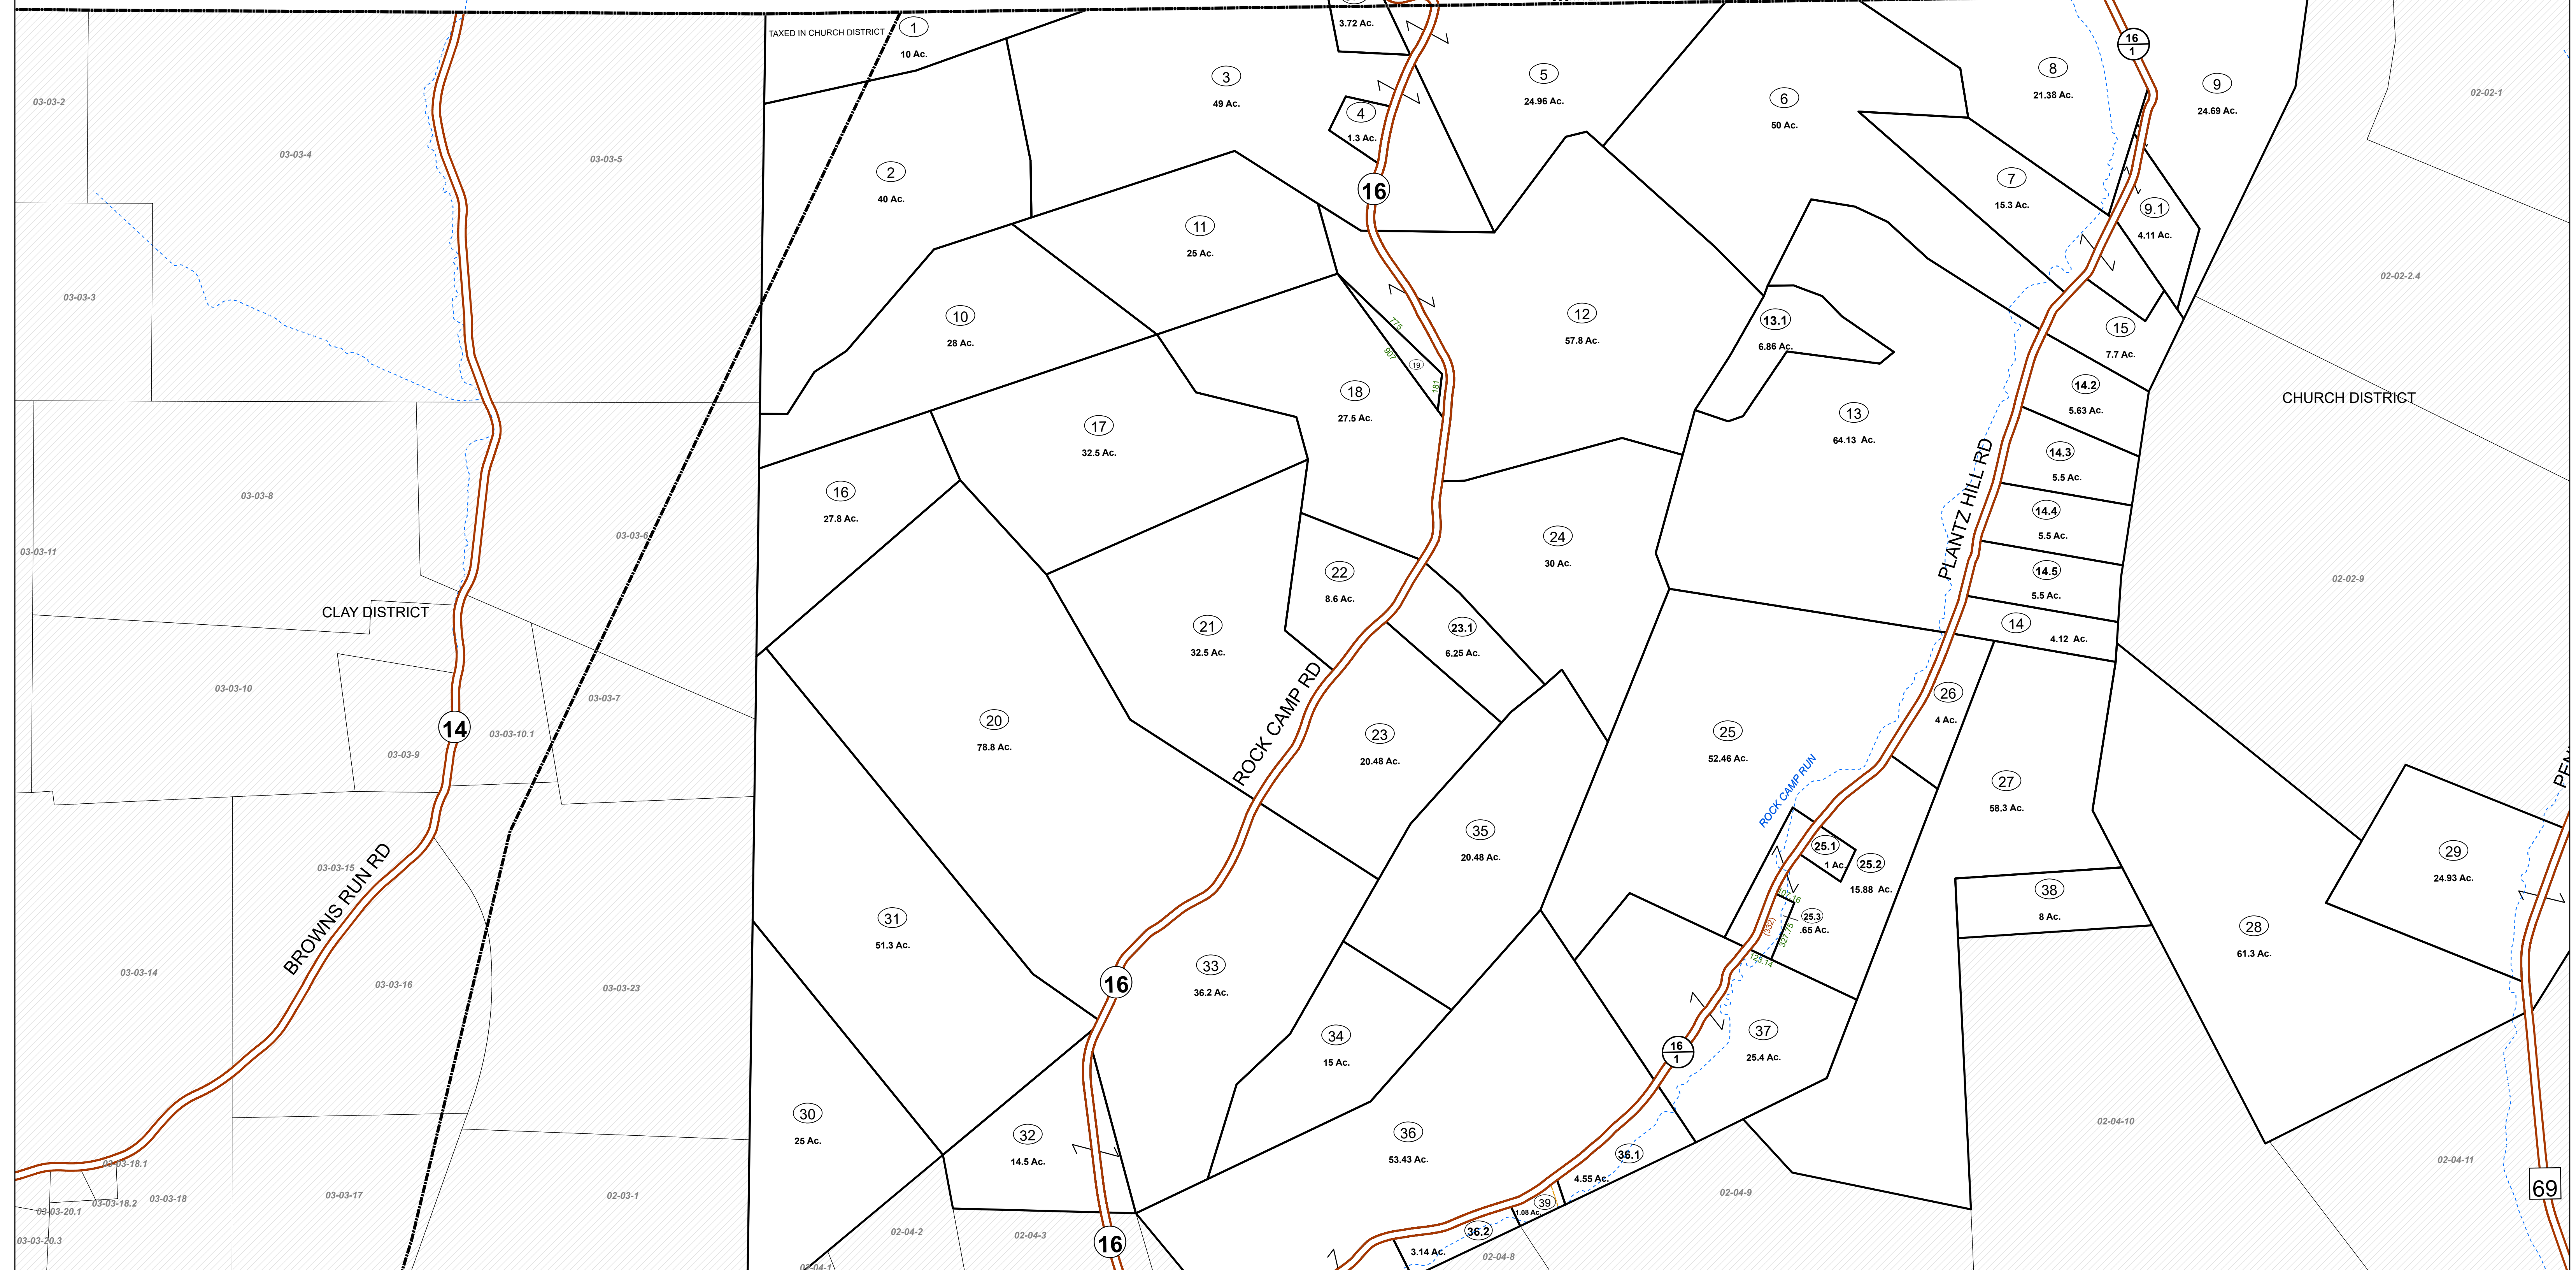

GREENE COUNTY PENNSYLVANIA

GREENE COUNTY PENNSYLVANIA

GREENE COUNTY

FOR TAX PURPOSES ONLY
Prepared by Wetzel County, WV

Legend

Property Line	Original Lot Line
Road Right of Way	Lot Number (15)
Corporation Line	Parcel Number (99)
District Line	Water
County Line	Railroad

R	1	Revised 7/1/05	9	Revised 7/15/09	17	Revised 01/16/2023
O	2	Revised 7/1/81	10	Revised 6/29/10	18	Revised 01/18/2024
V	3	Revised 7/1/84	11	Revised 10/5/2011	19	
I	4	Revised 7/1/87	12	Revised 01/25/2019	20	
S	5	Revised 7/1/91	13	Revised 07/11/2019	21	
J	6	Revised 12/1/96	14	Revised 01/11/2020	22	
O	7	Revised 6/1/05	15	Revised 01/11/2021	23	
N	8	Revised 10/1/07	16	Revised 01/11/2022	24	

STATE OF WEST VIRGINIA
COUNTY OF WETZEL
Office of Assessor

CHURCH DISTRICT
SHEET 01

Date, Map: Jan 2019
Scale: 1" = 400'