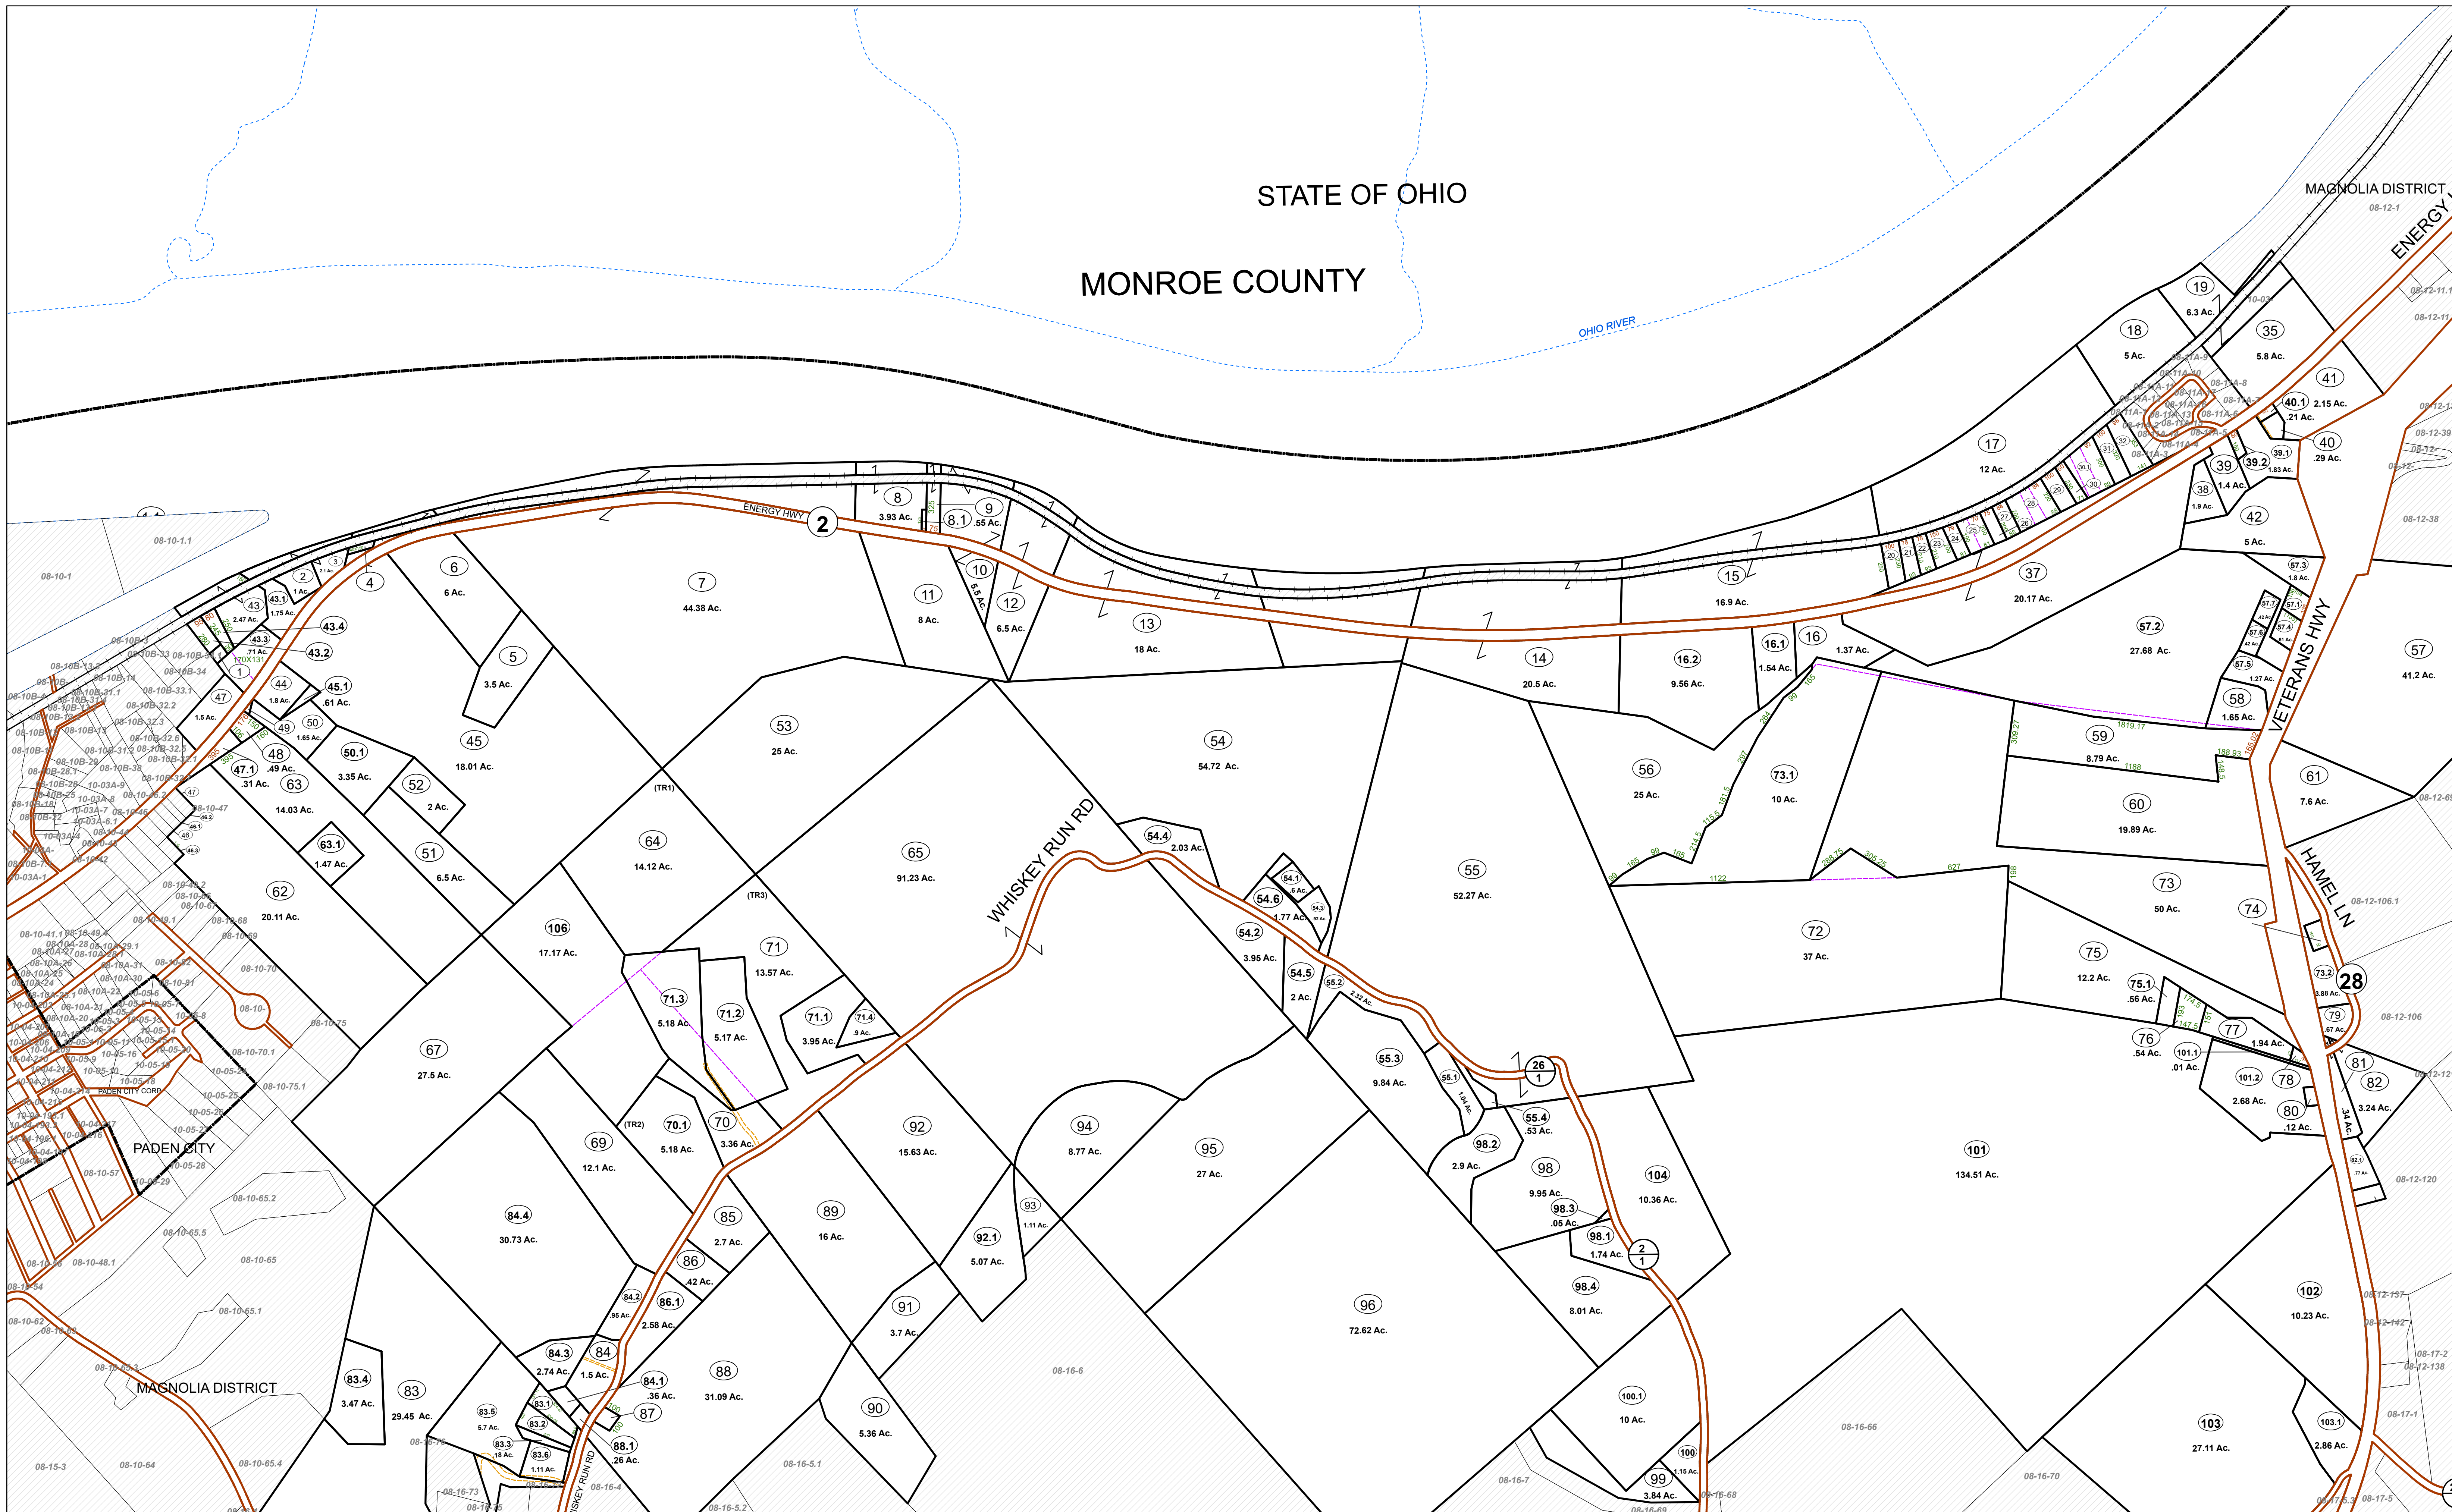

STATE OF OHIO  
MONROE COUNTY

FOR TAX PURPOSES ONLY  
Prepared by Wetzel County, WV

**Legend**

Property Line	Original Lot Line
Road Right of Way	Lot Number (15)
Corporation Line	Parcel Number (99)
District Line	Water
County Line	Railroad

R	11	Revised 7/1/05	9	Revised 7/15/09	17	Revised 01/16/2023
0	12	Revised 7/1/81	10	Revised 6/29/10	18	Revised 01/18/2024
V	13	Revised 7/1/84	11	Revised 08/5/2011	19	
I	14	Revised 7/1/87	12	Revised 01/25/2019	20	
S	15	Revised 7/1/91	13	Revised 07/11/2019	21	
J	16	Revised 12/1/96	14	Revised 01/11/2020	22	
O	17	Revised 6/1/05	15	Revised 01/11/2021	23	
N	18	Revised 10/1/07	16	Revised 01/11/2022	24	

STATE OF WEST VIRGINIA  
COUNTY OF WETZEL  
Office of Assessor

MAGNOLIA DISTRICT  
SHEET 11

Date, Map: Jan 2019  
Scale: 1" = 400'