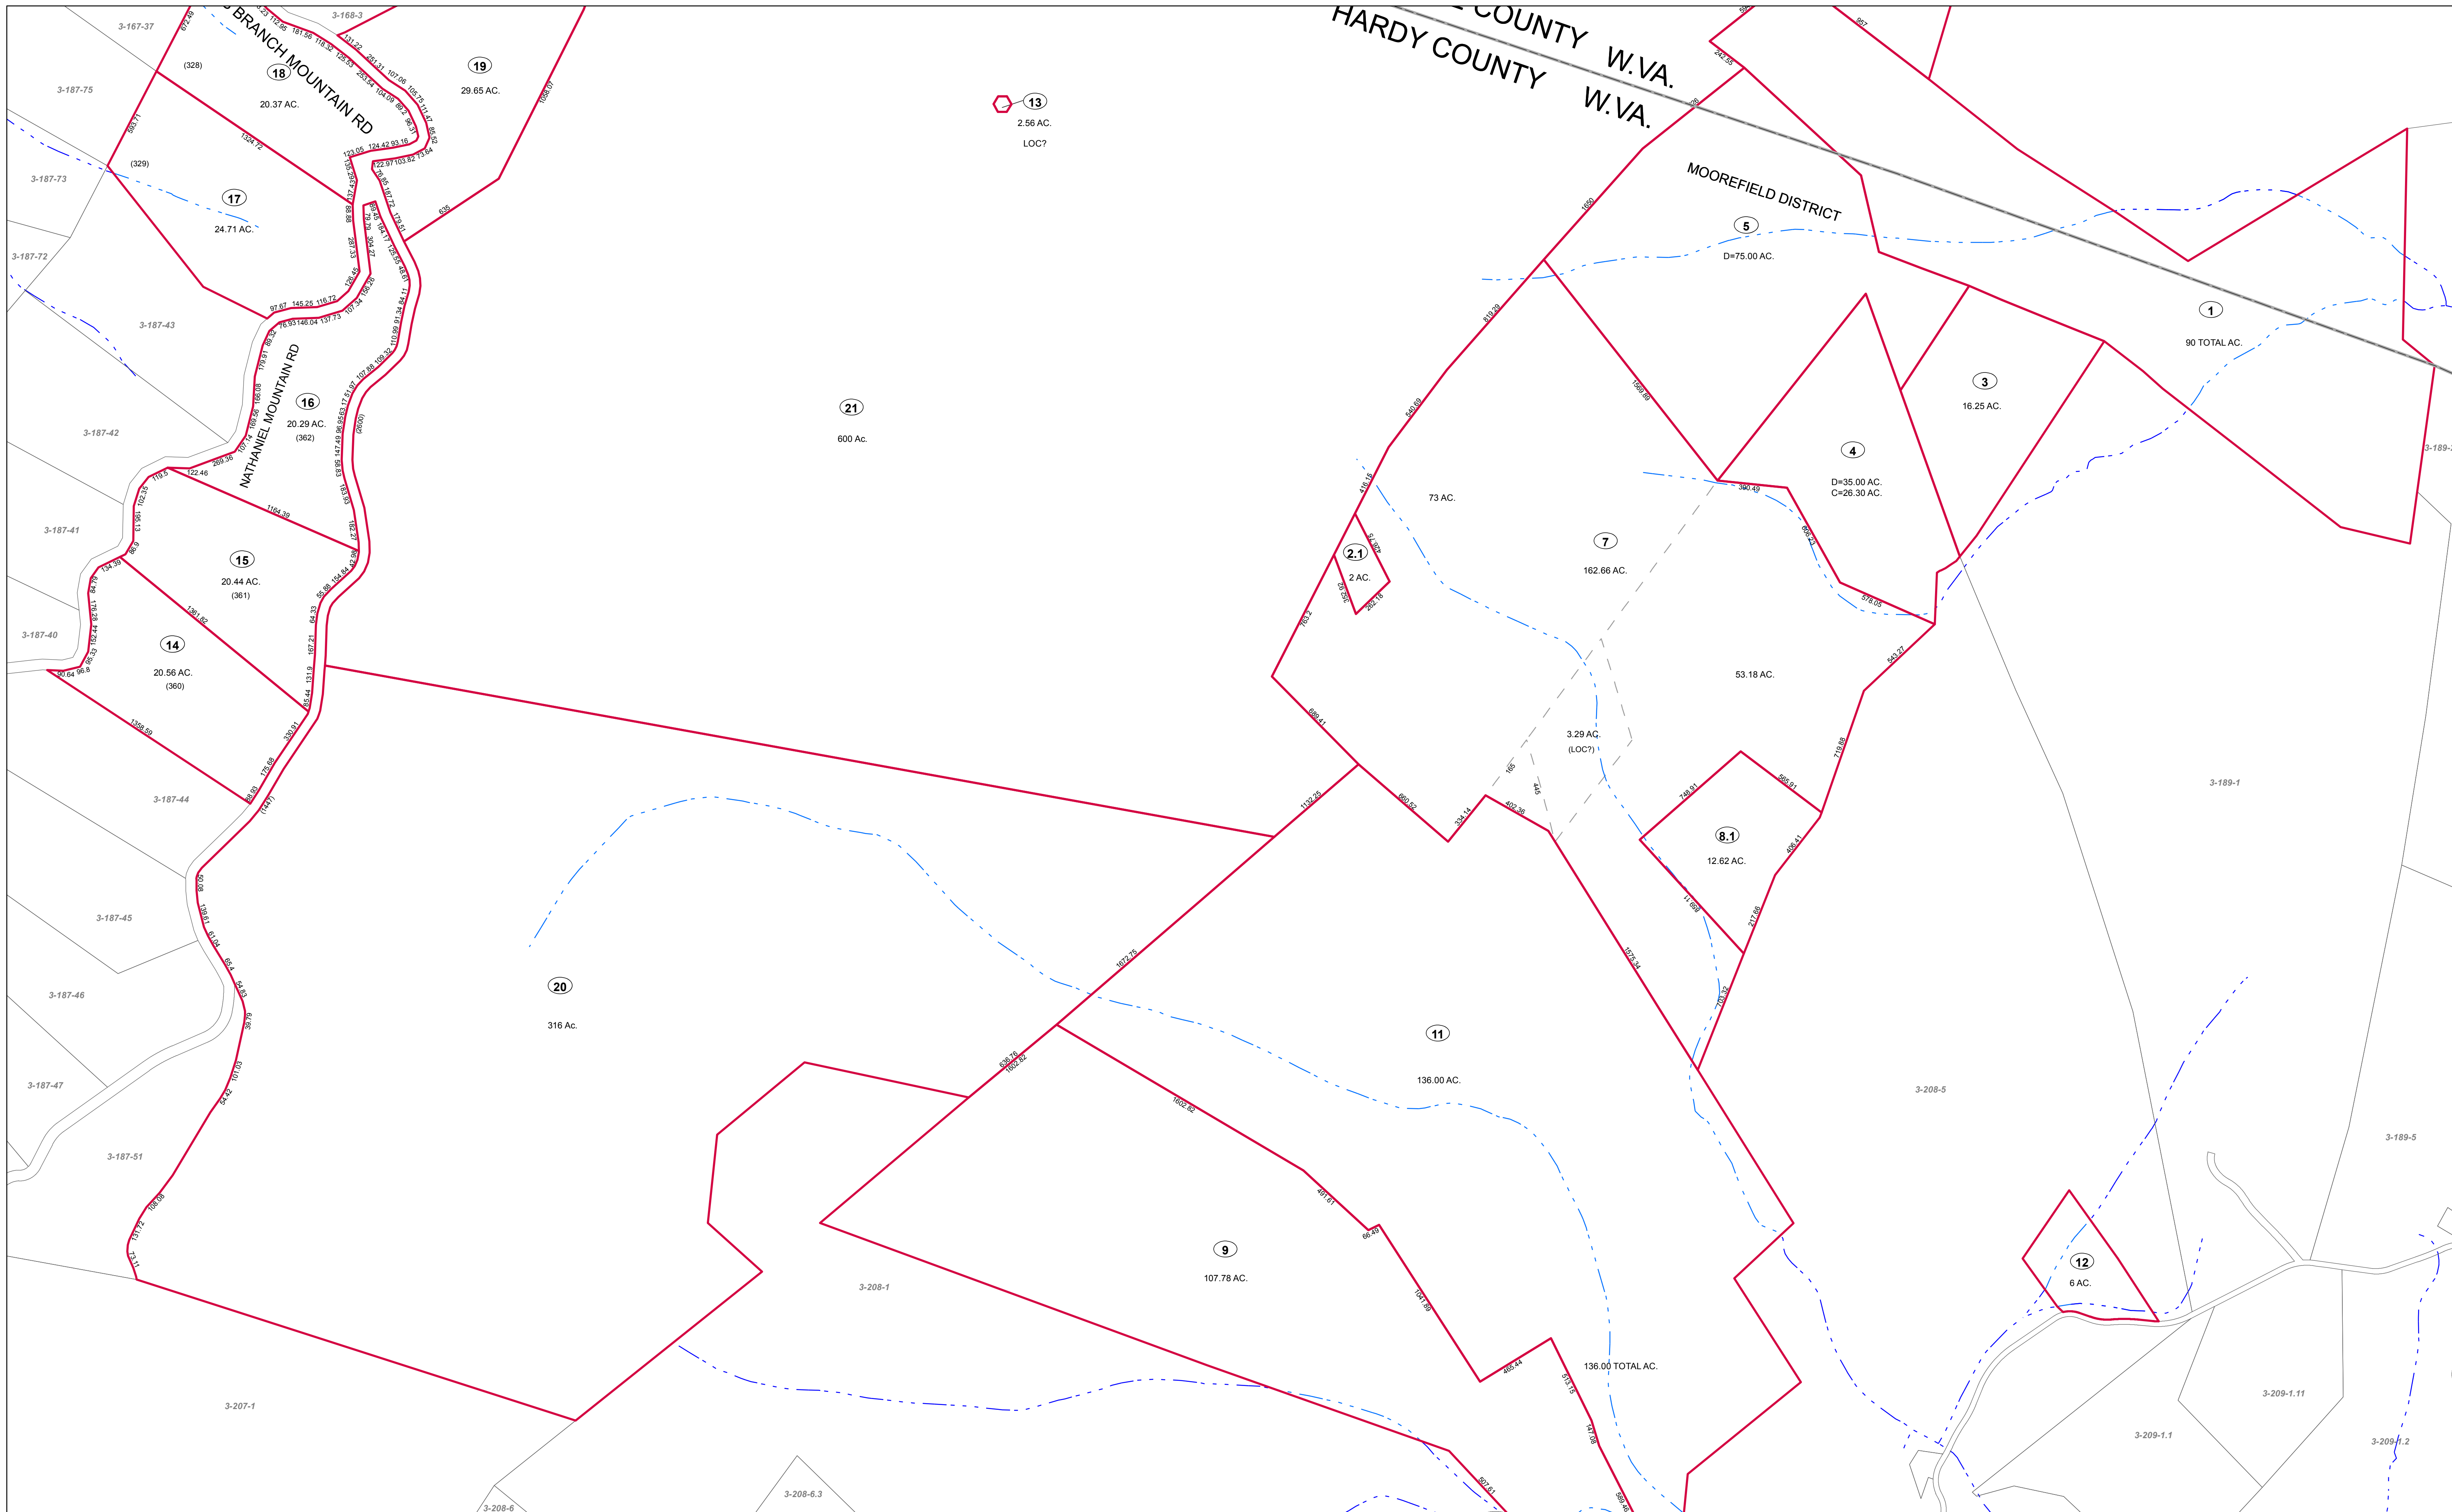

MOOREFIELD DISTRICT
 COUNTY W.VA.
 HARDY COUNTY W.VA.

FOR TAX PURPOSES ONLY
 Prepared by Hardy County, WV

Legend

Property Line	Original Lot Line
Road Right of Way	Lot Number (15)
Corporation Line	Parcel Number (99)
District Line	Water
County Line	Railroad

R	1	Revised 7/8/2014	9	17
O	2		10	18
V	3		11	19
I	4		12	20
S	5		13	21
I	6		14	22
O	7		15	23
N	8		16	24

STATE OF WEST VIRGINIA
COUNTY OF HARDY
 Office of Assessor

MOOREFIELD SHEET 188
 Date, Aerial Photography: 2003
 Date, Map: 2/2/2018
 Scale: 1" = 400'