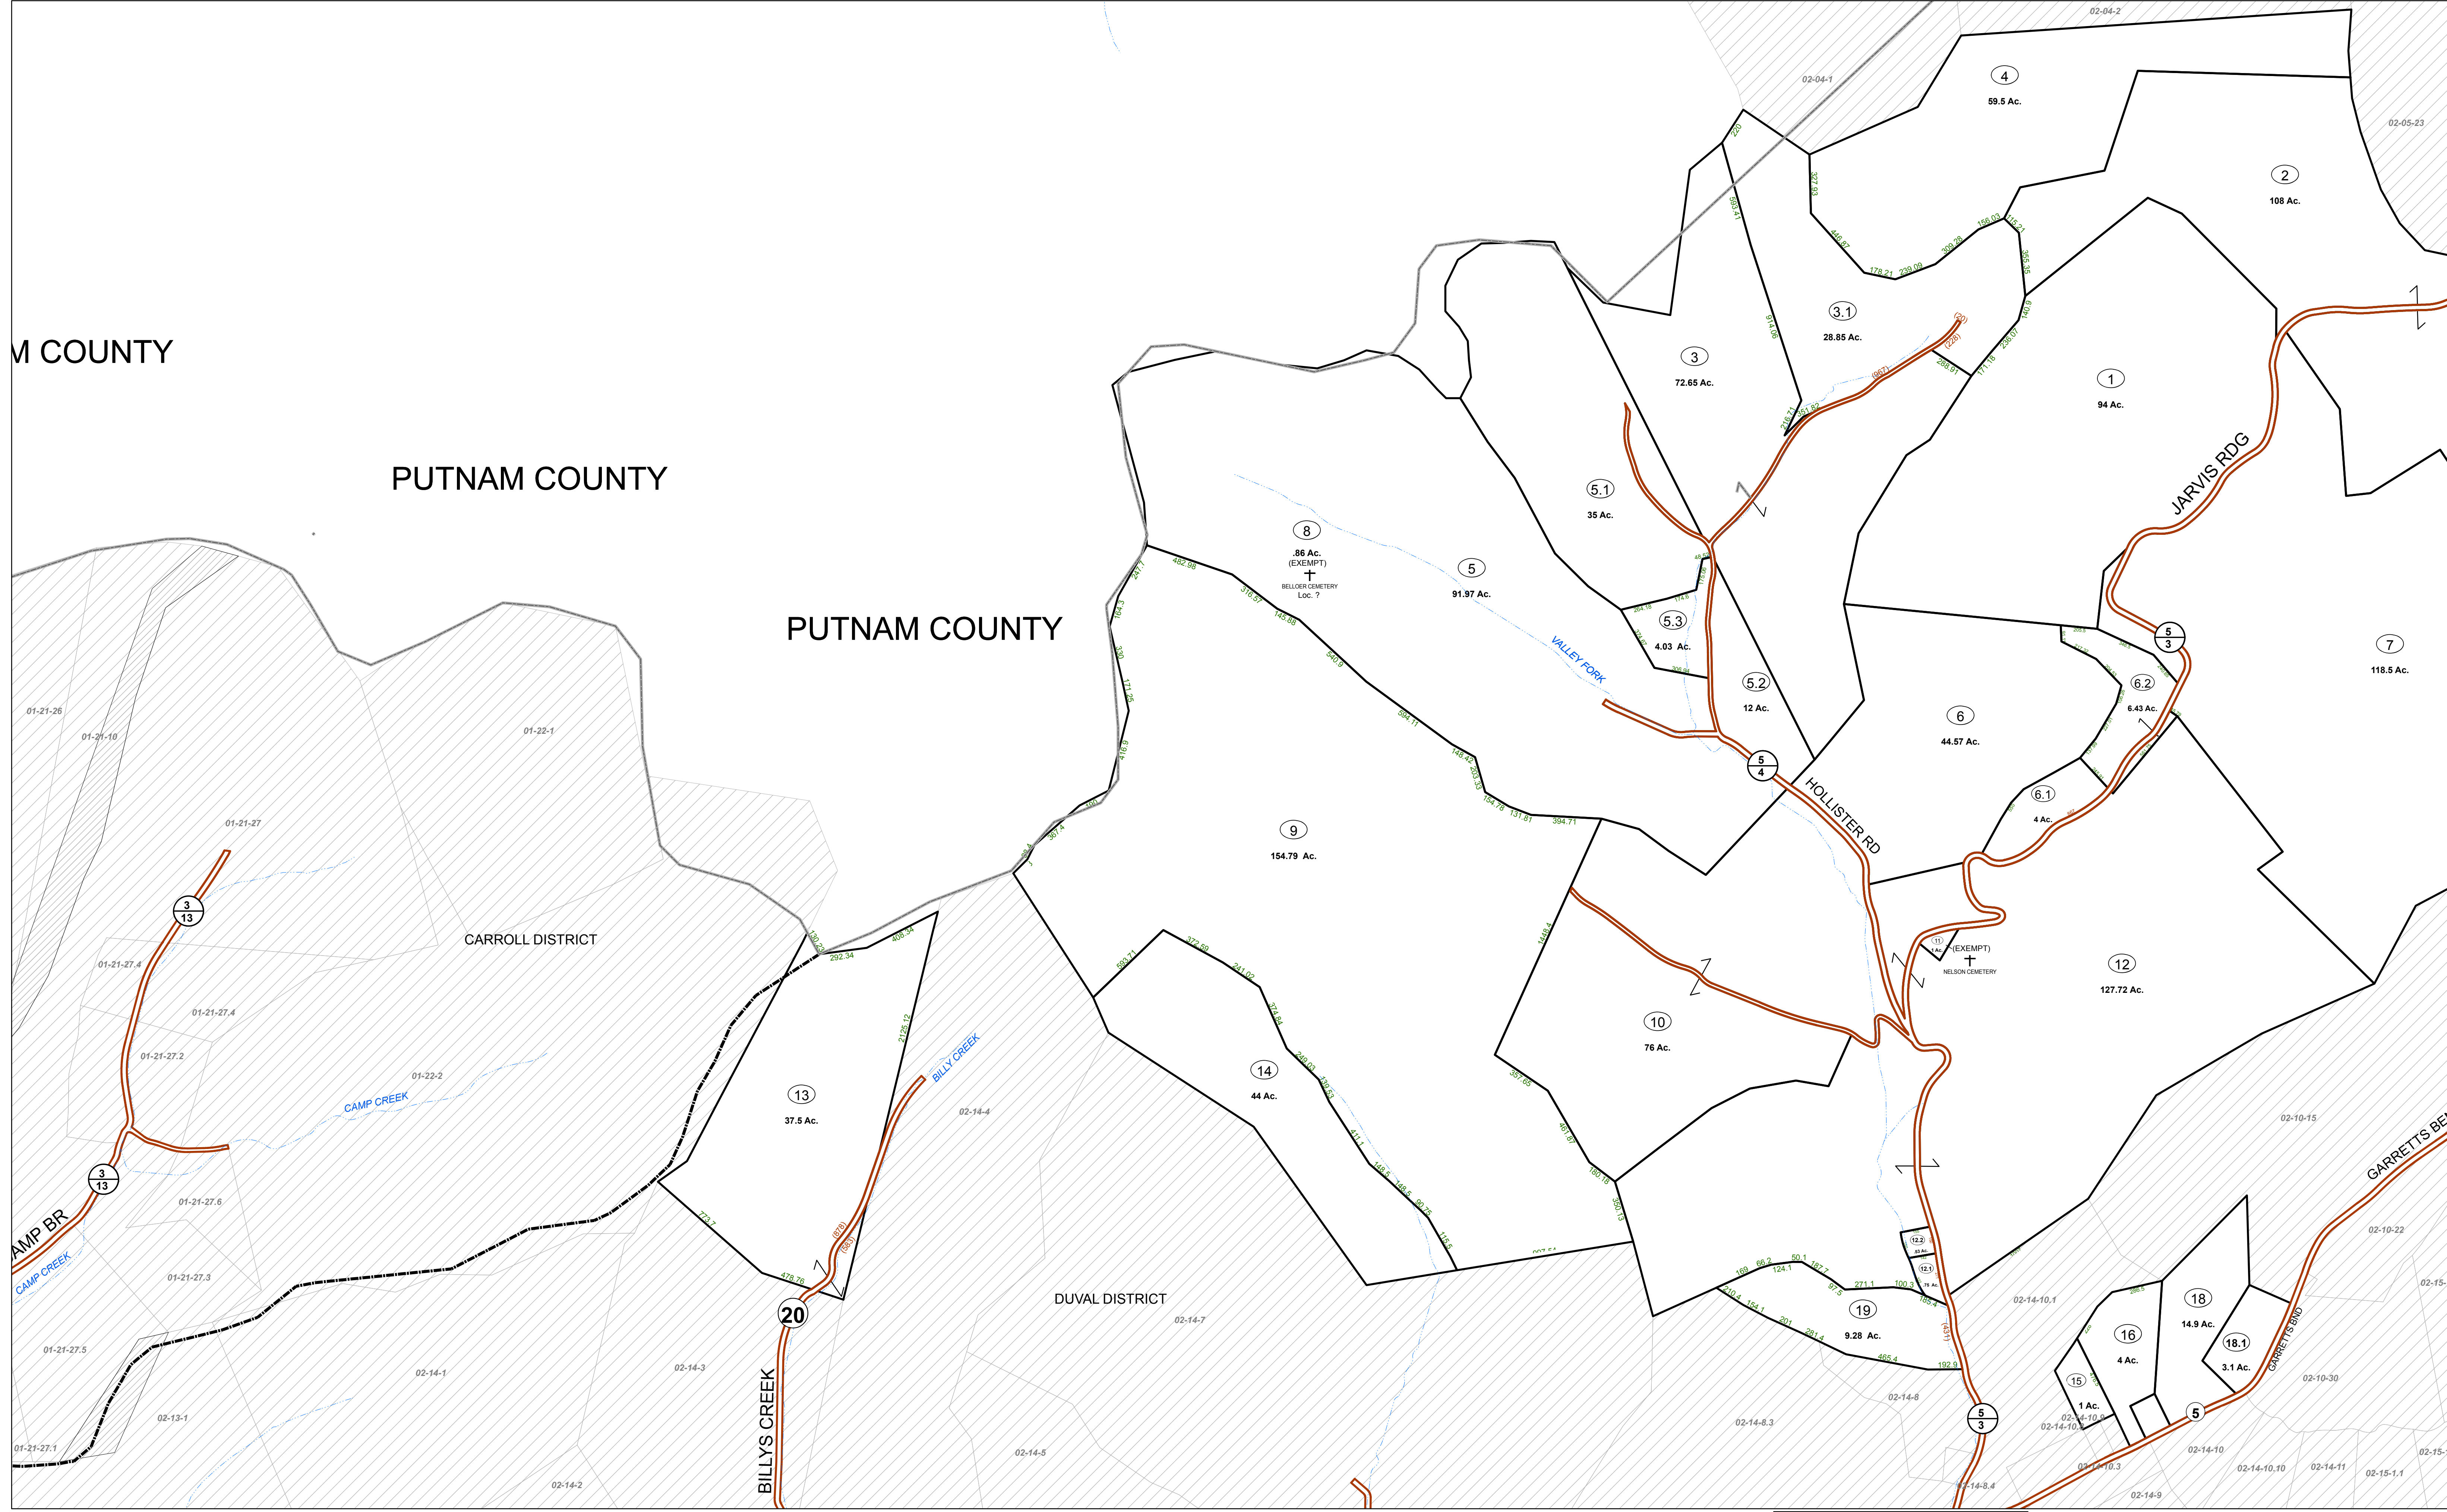

M COUNTY

PUTNAM COUNTY

PUTNAM COUNTY

CARROLL DISTRICT

DUVAL DISTRICT

FOR TAX PURPOSES ONLY

Prepared by Lincoln County, WV

Legend

Property Line	Original Lot Line	Lot Number (15)
Road Right of Way	Parcel Number (99)	Water
Corporation Line	District Line	Railroad
District Line	County Line	

R	1	Revised 5/12/65	9	Revised 1/28/2019	17
O	2	Revised 7/1/81	10		18
V	3	Revised 7/1/84	11		19
I	4	Revised 7/1/87	12		20
S	5	Revised 7/1/89	13		21
I	6	Revised 7/1/96	14		22
O	7	Revised 12/30/2016	15		23
N	8	Revised 8/24/20018	16		24

STATE OF WEST VIRGINIA
COUNTY OF LINCOLN
 Office of Assessor

DUVAL DISTRICT
SHEET 09
 Date, Aerial Photography: 2003
 Created: 1/28/2019
 Scale: 1" = 400'