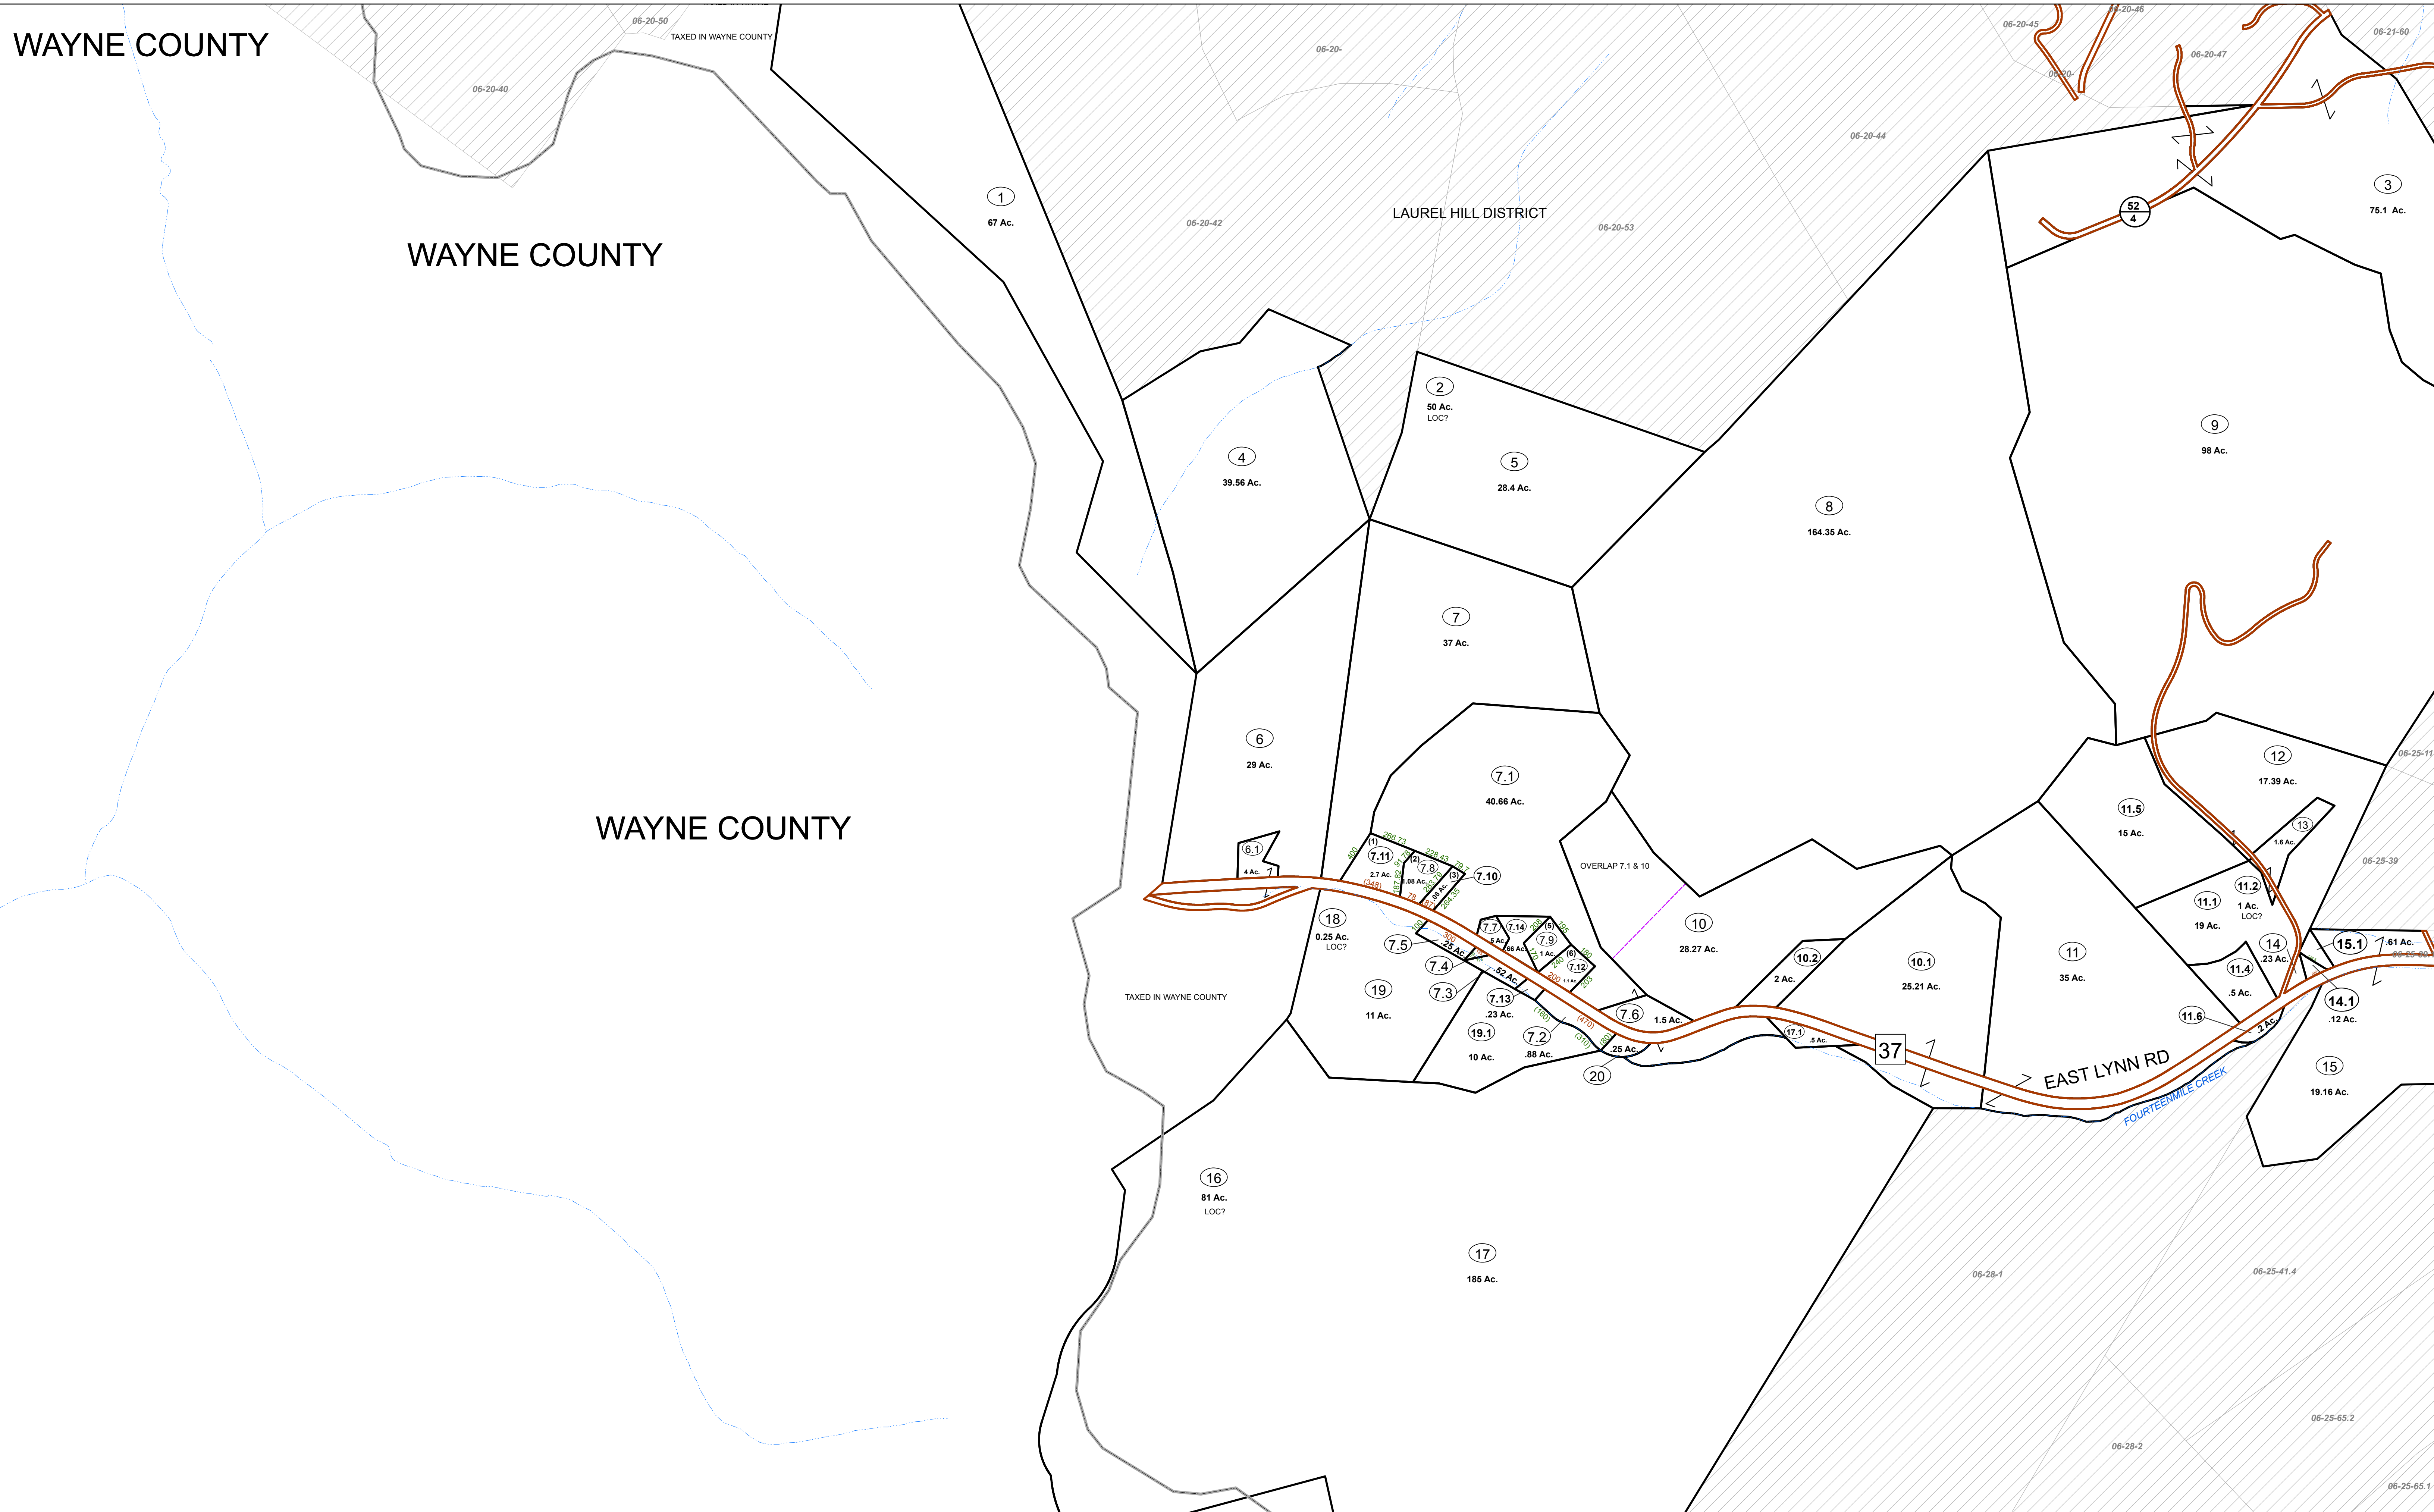

WAYNE COUNTY

WAYNE COUNTY

WAYNE COUNTY

LAUREL HILL DISTRICT

FOR TAX PURPOSES ONLY  
Prepared by Lincoln County, WV

**Legend**

Property Line	Original Lot Line	Lot Number	(15)
Road Right of Way	Parcel Number	Water	(99)
Corporation Line	Railroad		
District Line			
County Line			

R	1	Revised 5/12/65	9	Revised 1/28/2019	17
O	2	Revised 7/1/81	10		18
V	3	Revised 7/1/84	11		19
I	4	Revised 7/1/87	12		20
S	5	Revised 7/1/89	13		21
I	6	Revised 7/1/96	14		22
O	7	Revised 12/30/2016	15		23
N	8	Revised 8/24/2018	16		24

STATE OF WEST VIRGINIA  
COUNTY OF LINCOLN  
Office of Assessor

LAUREL HILL DISTRICT  
SHEET 24  
Date, Aerial Photography: 2003  
Created: 1/28/2019  
Scale: 1" = 400'