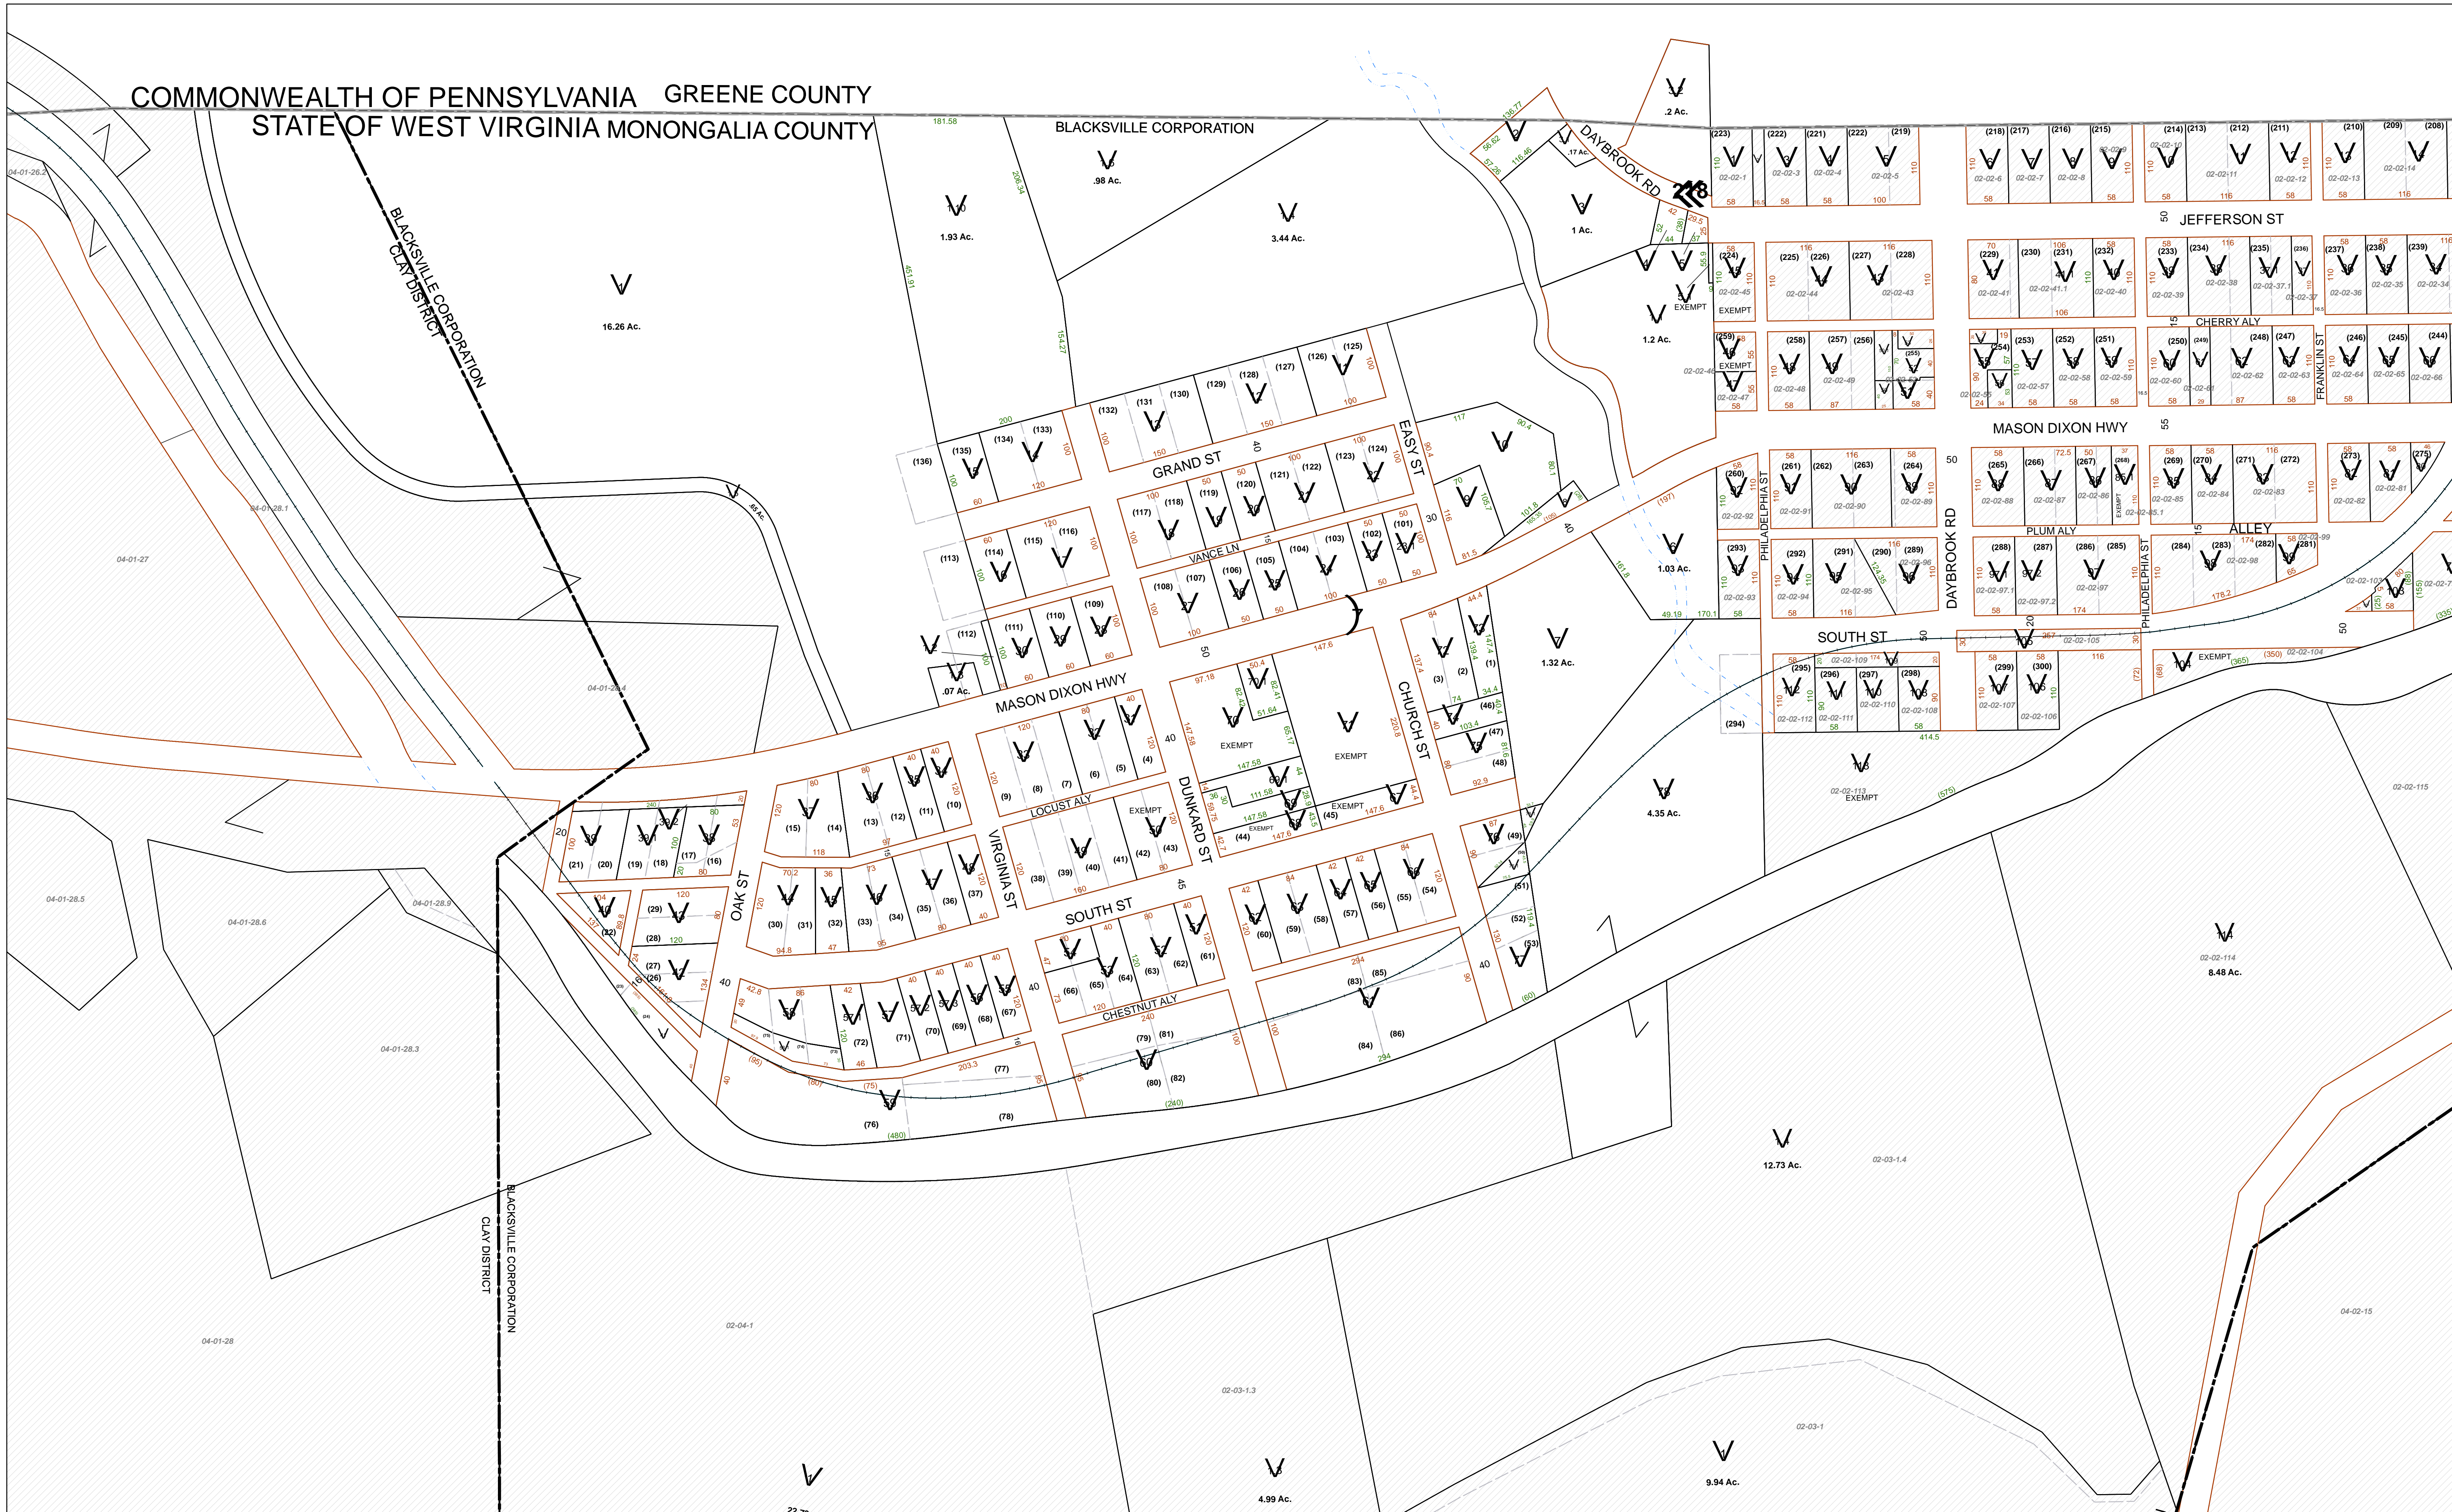

COMMONWEALTH OF PENNSYLVANIA GREENE COUNTY
STATE OF WEST VIRGINIA MONONGALIA COUNTY

FOR TAX PURPOSES ONLY
Prepared By:
Mark Musick
Monongalia County Assessor

Legend

Property Line	Original Lot Line	(15)
Road Right of Way	Lot Number	▼
Corporation Line	Parcel Number	▼
District Line	District Line	▼
County Line	Railroad	—+—+—+—

R	1	Revised 6/1/15	9	17
O	2		10	18
V	3		11	19
I	4		12	20
S	5		13	21
I	6		14	22
O	7		15	23
N	8		16	24

STATE OF WEST VIRGINIA
COUNTY OF MONONGALIA
Office of Assessor

BLACKSVILLE CORP
District 02 Map No. 01
Date, Aerial Photography: 2010
Date, Map: 1/15/2019
Scale: 1" = 100'