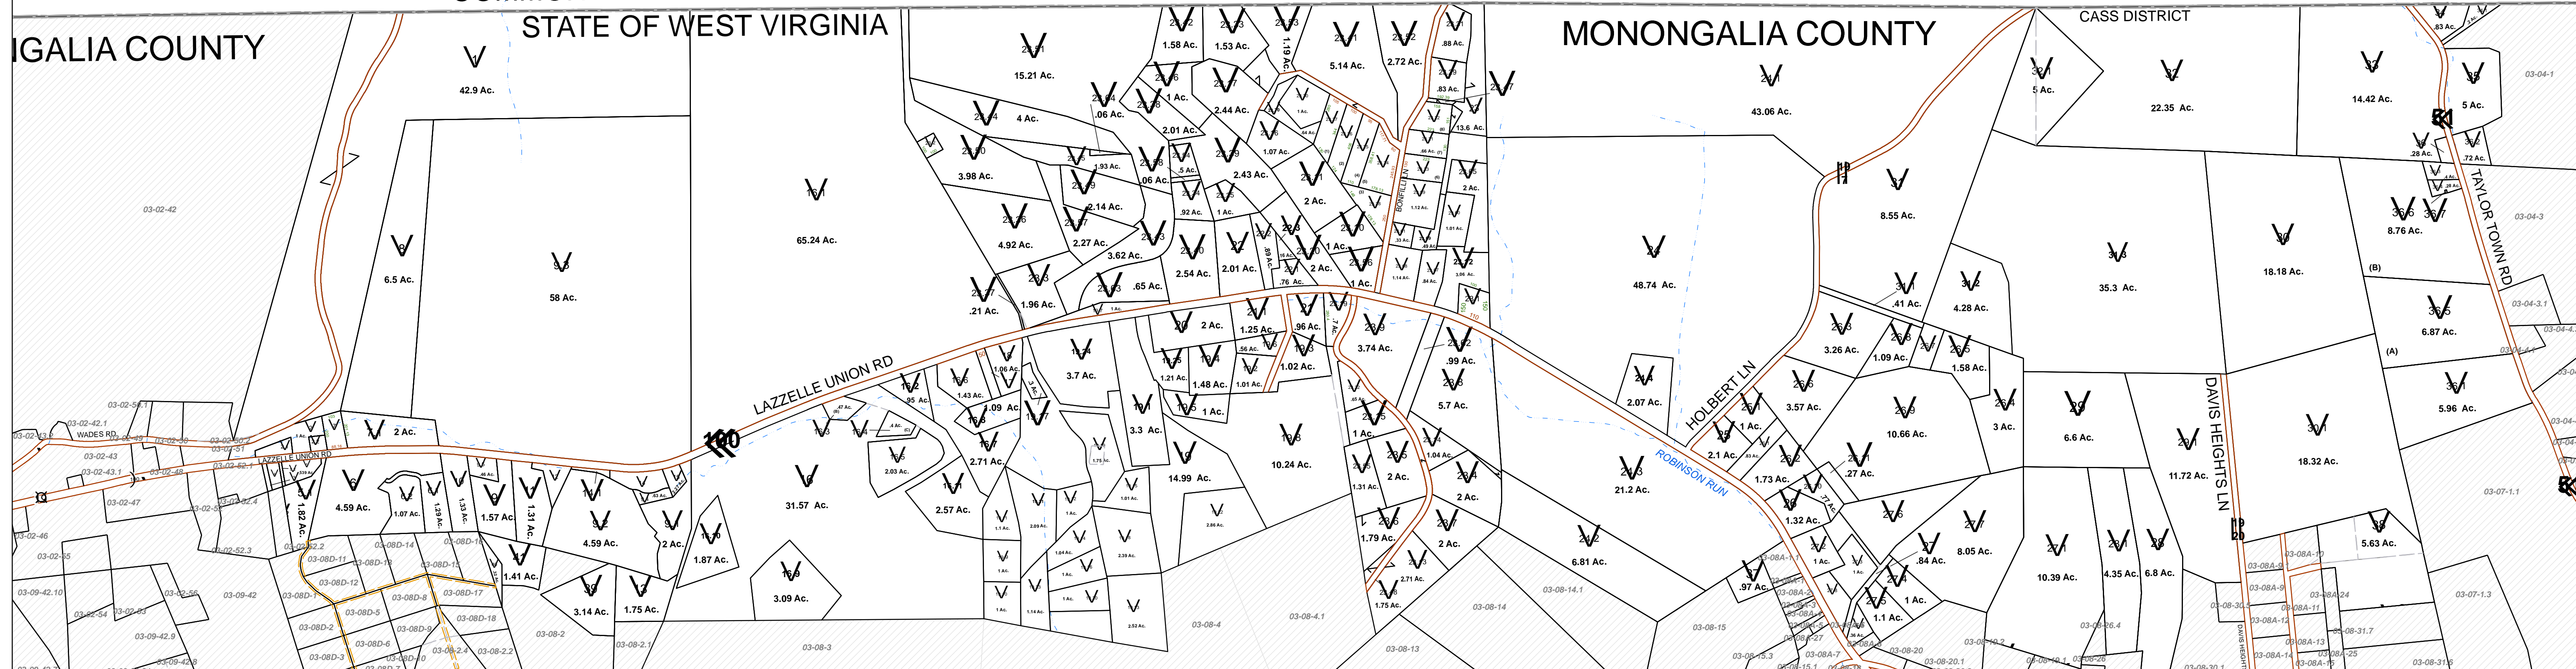

NE COUNTY

COMMONWEALTH OF PENNSYLVANIA

GREENE COUNTY

MONONGALIA COUNTY

STATE OF WEST VIRGINIA

MONONGALIA COUNTY

CASS DISTRICT

FOR TAX PURPOSES ONLY

Prepared By:

Mark Musick
Monongalia County Assessor

Legend

Property Line	Original Lot Line	(15)
Road Right of Way	Lot Number	
Corporation Line	Parcel Number	
District Line	Water	
County Line	Railroad	

R	11	Revised 6/1/15	9		17
E	2		10		18
V	3		11		19
I	4		12		20
S	5		13		21
I	6		14		22
O	7		15		23
N	8		16		24

STATE OF WEST VIRGINIA
COUNTY OF MONONGALIA
Office of Assessor

CASS DISTRICT

Map: 03

Date, Aerial Photography: 2010

Date, Map: 1/15/2019

Scale: 1" = 400'