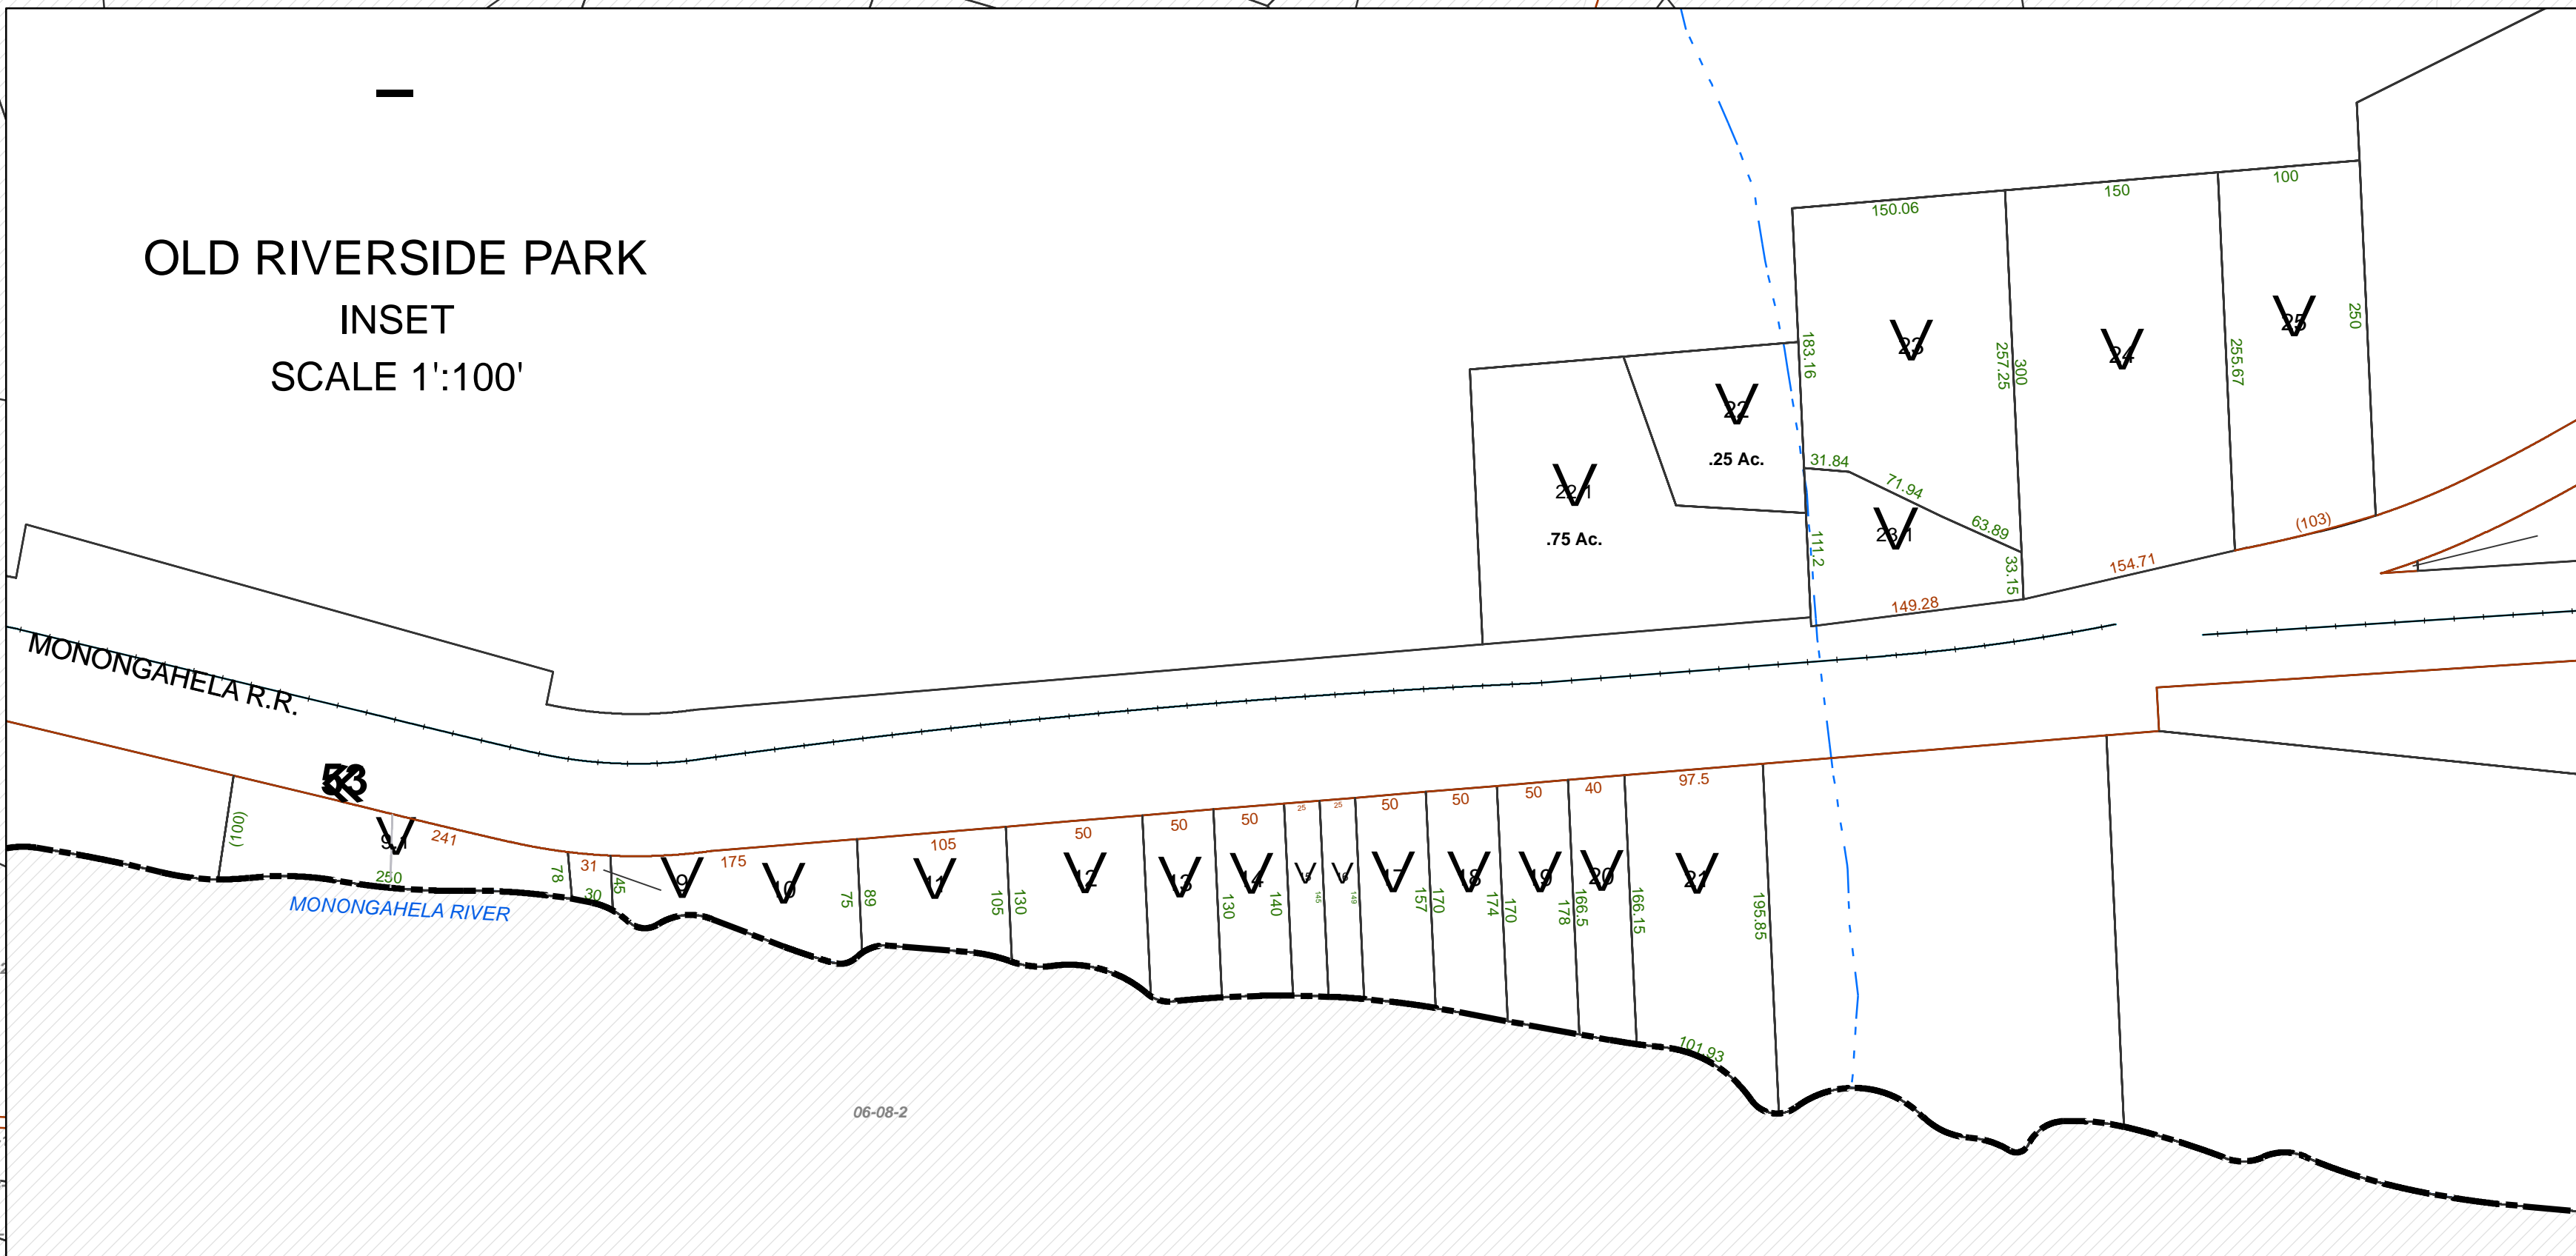

See Map: INSET

See Map: 14A

FOR TAX PURPOSES ONLY

Prepared By:
Mark Musick
 Monongalia County Assessor

Legend	
Property Line	Original Lot Line
Road Right of Way	Lot Number (15)
Corporation Line	Parcel Number
District Line	Water
County Line	Railroad

R	11	12	13	14	15	16	17
1	10	11	12	13	14	15	16
2	11	12	13	14	15	16	17
3	12	13	14	15	16	17	18
4	13	14	15	16	17	18	19
5	14	15	16	17	18	19	20
6	15	16	17	18	19	20	21
7	16	17	18	19	20	21	22
8	17	18	19	20	21	22	23
9	18	19	20	21	22	23	24

STATE OF WEST VIRGINIA
COUNTY OF MONONGALIA
 Office of Assessor

CASS DISTRICT
 Map: 14
 Date, Aerial Photography: 2010
 Date, Map: 1/15/2019
 Scale: 1" = 400'