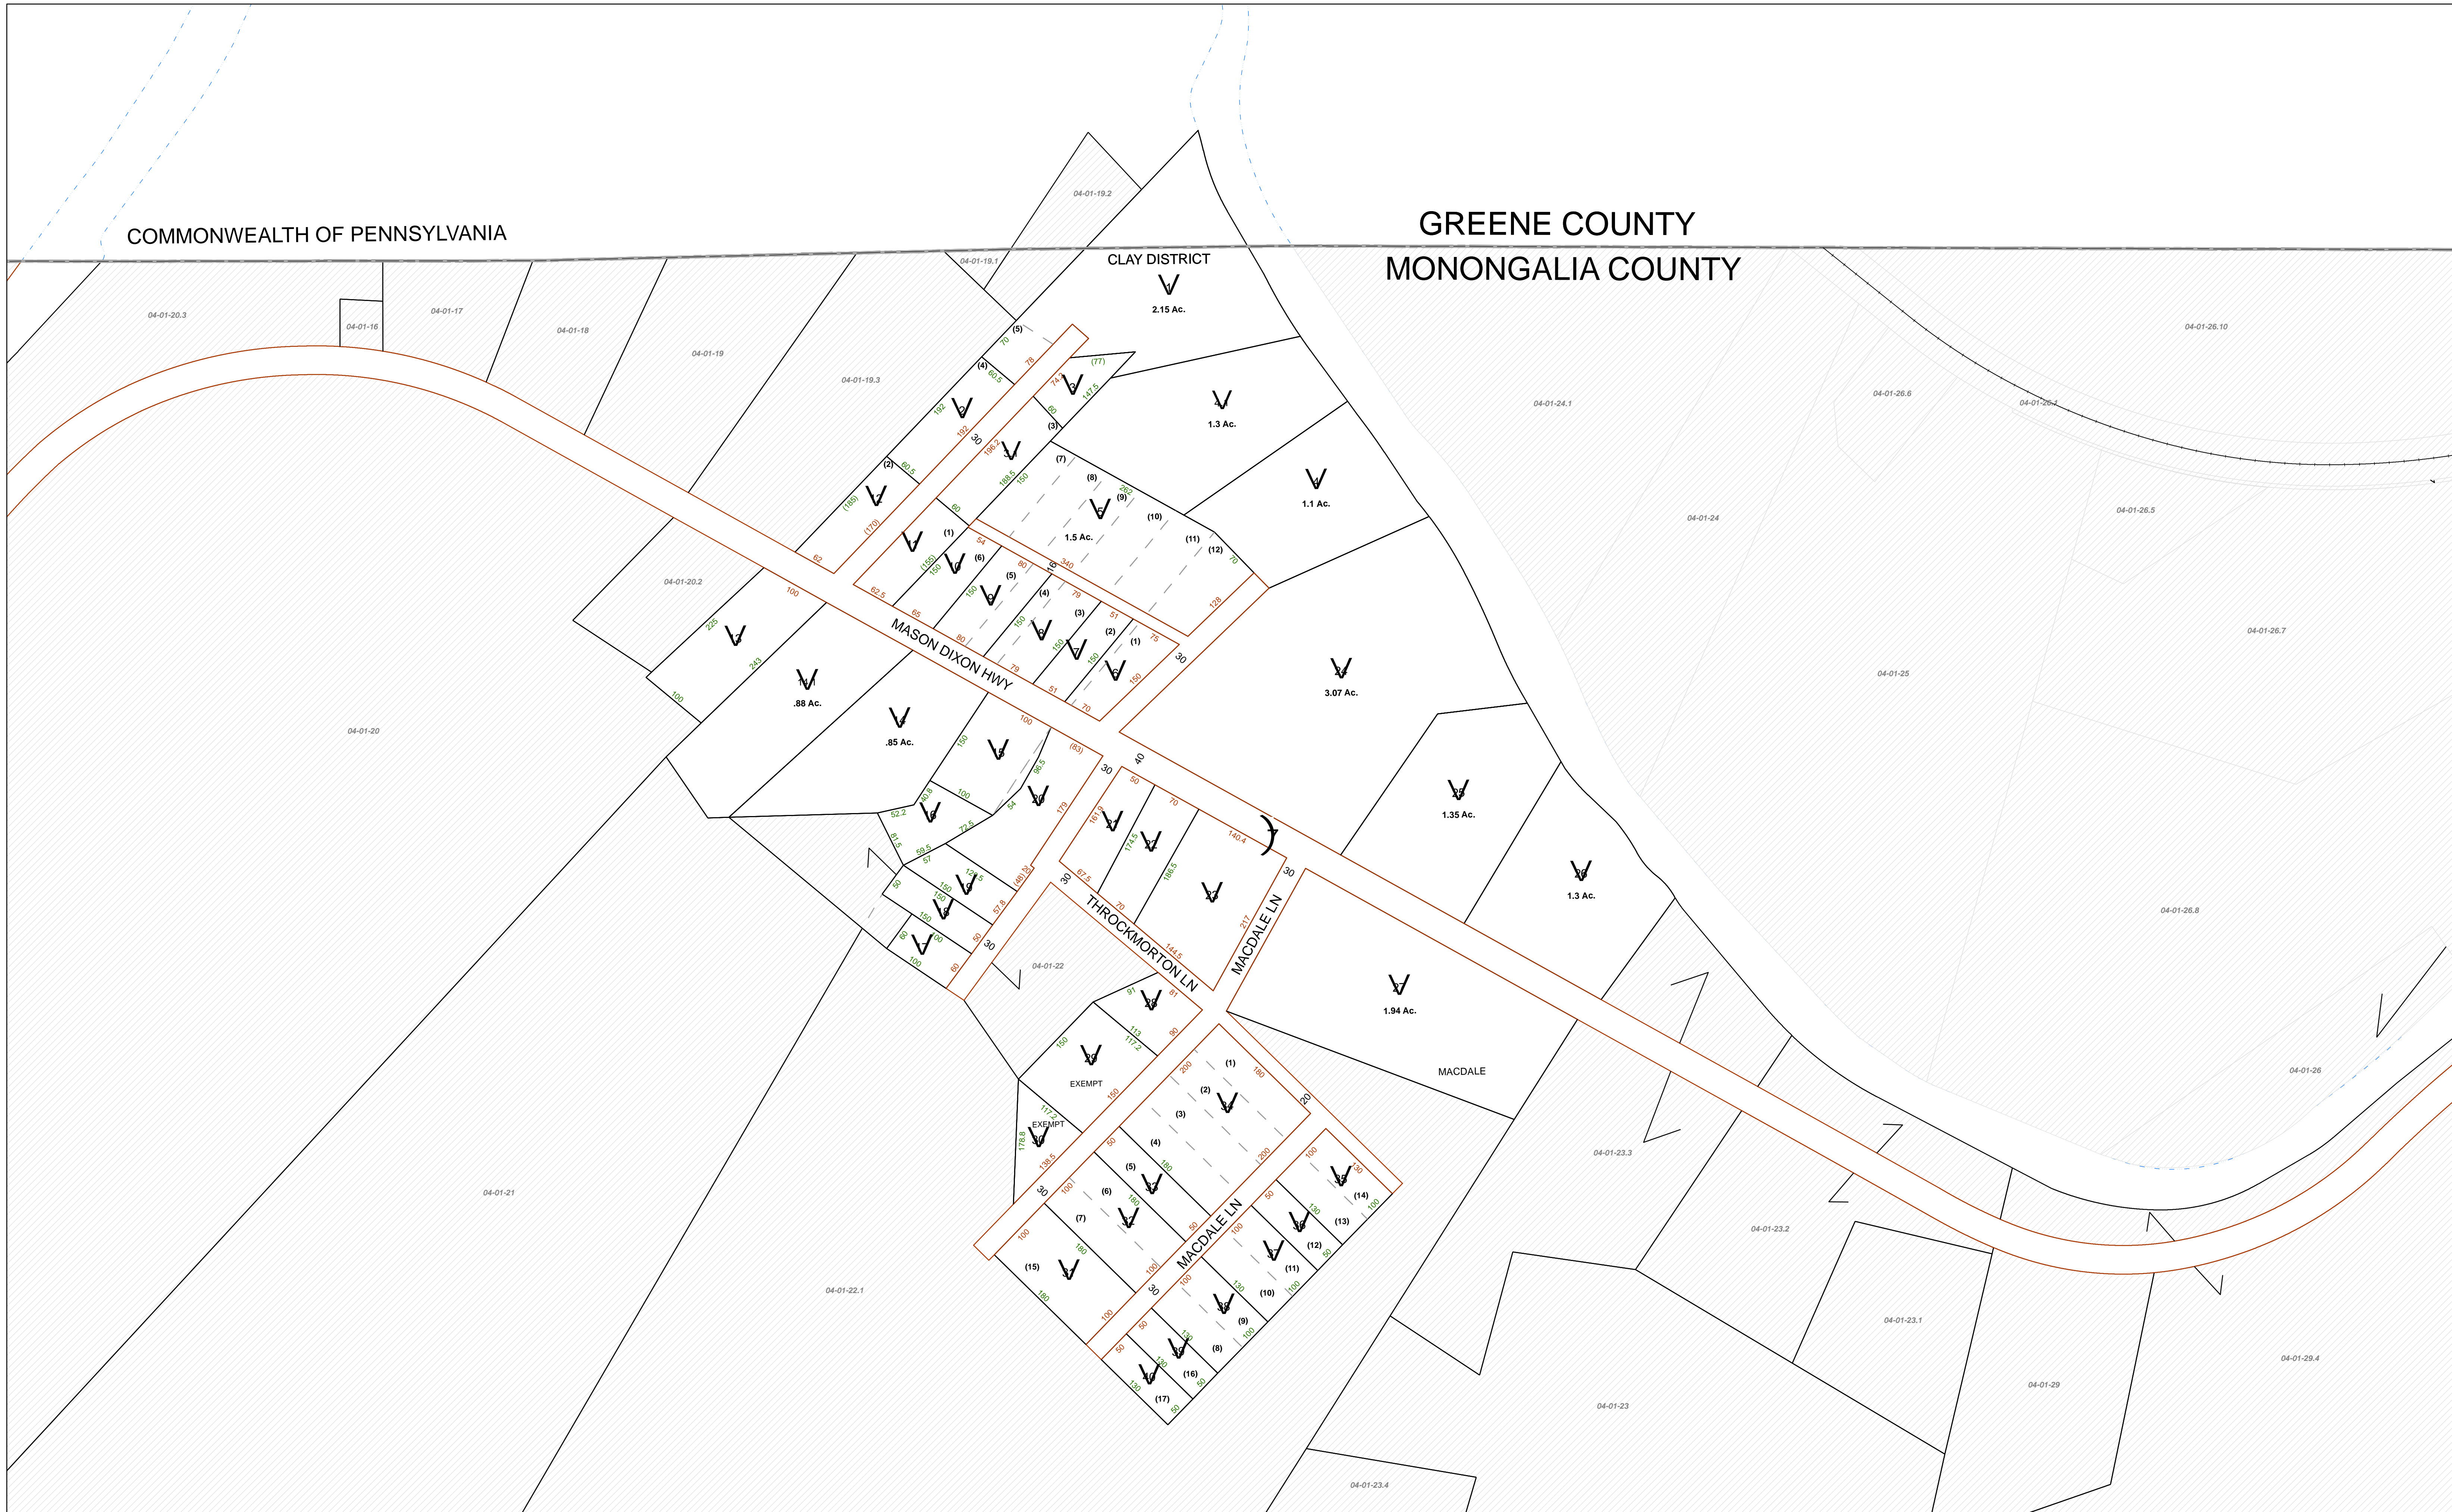

COMMONWEALTH OF PENNSYLVANIA

GREENE COUNTY MONONGALIA COUNTY

CLAY DISTRICT
V
2.15 Ac.

FOR TAX PURPOSES ONLY

Prepared By:
Mark Musick
Monongalia County Assessor

Legend

Property Line	Original Lot Line	(15)
Road Right of Way	Lot Number	V
Corporation Line	Parcel Number	- - - - -
District Line	Water	- - - - -
County Line	Railroad	- - - - -

R	1	Revised 6/1/15	9		17
e	2		10		18
v	3		11		19
i	4		12		20
s	5		13		21
i	6		14		22
o	7		15		23
n	8		16		24

STATE OF WEST VIRGINIA
COUNTY OF MONONGALIA
Office of Assessor

CLAY DISTRICT
Map: 01A

Date, Aerial Photography: 2010
Date, Map: 1/15/2019
Scale: 1" = 100'