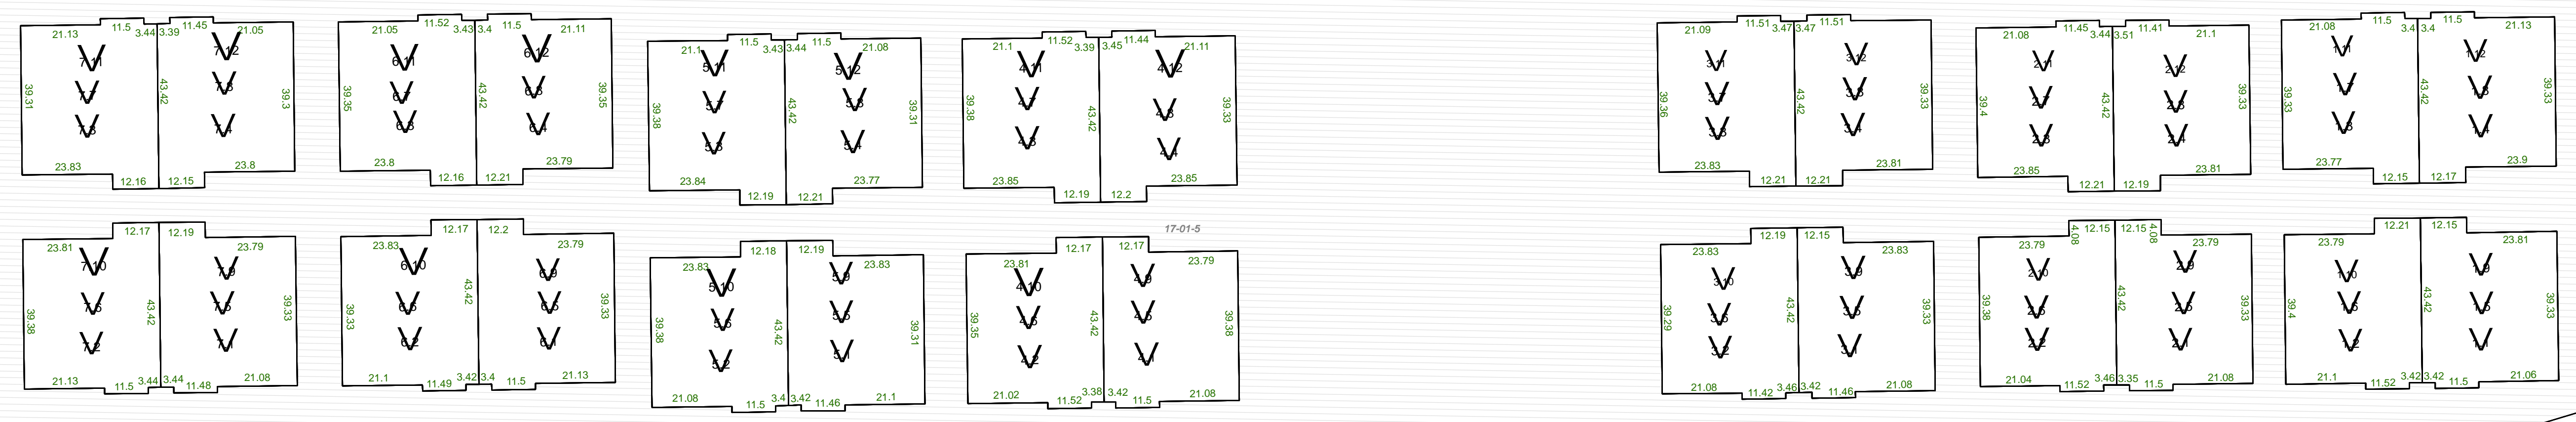

MORGAN STAR CITY CO

BALTIMORE & OHIO R

PLEASANT HILL FRONTIER AVE

AVE 40

FOR TAX PURPOSES ONLY
Prepared By:
Mark Musick
Monongalia County Assessor

Legend

Property Line	Original Lot Line	(15)
Road Right of Way	Lot Number	
Corporation Line	Parcel Number	
District Line	Water	
County Line	Railroad	

R	1	Revised 6/1/15	9	17
e	2		10	18
v	3		11	19
i	4		12	20
s	5		13	21
i	6		14	22
o	7		15	23
n	8		16	24

STATE OF WEST VIRGINIA
COUNTY OF MONONGALIA
Office of Assessor

STAR CITY CORP
Map: 01A
Date, Aerial Photography: 2010
Date, Map: 1/16/2019
Scale: 1" = 25'