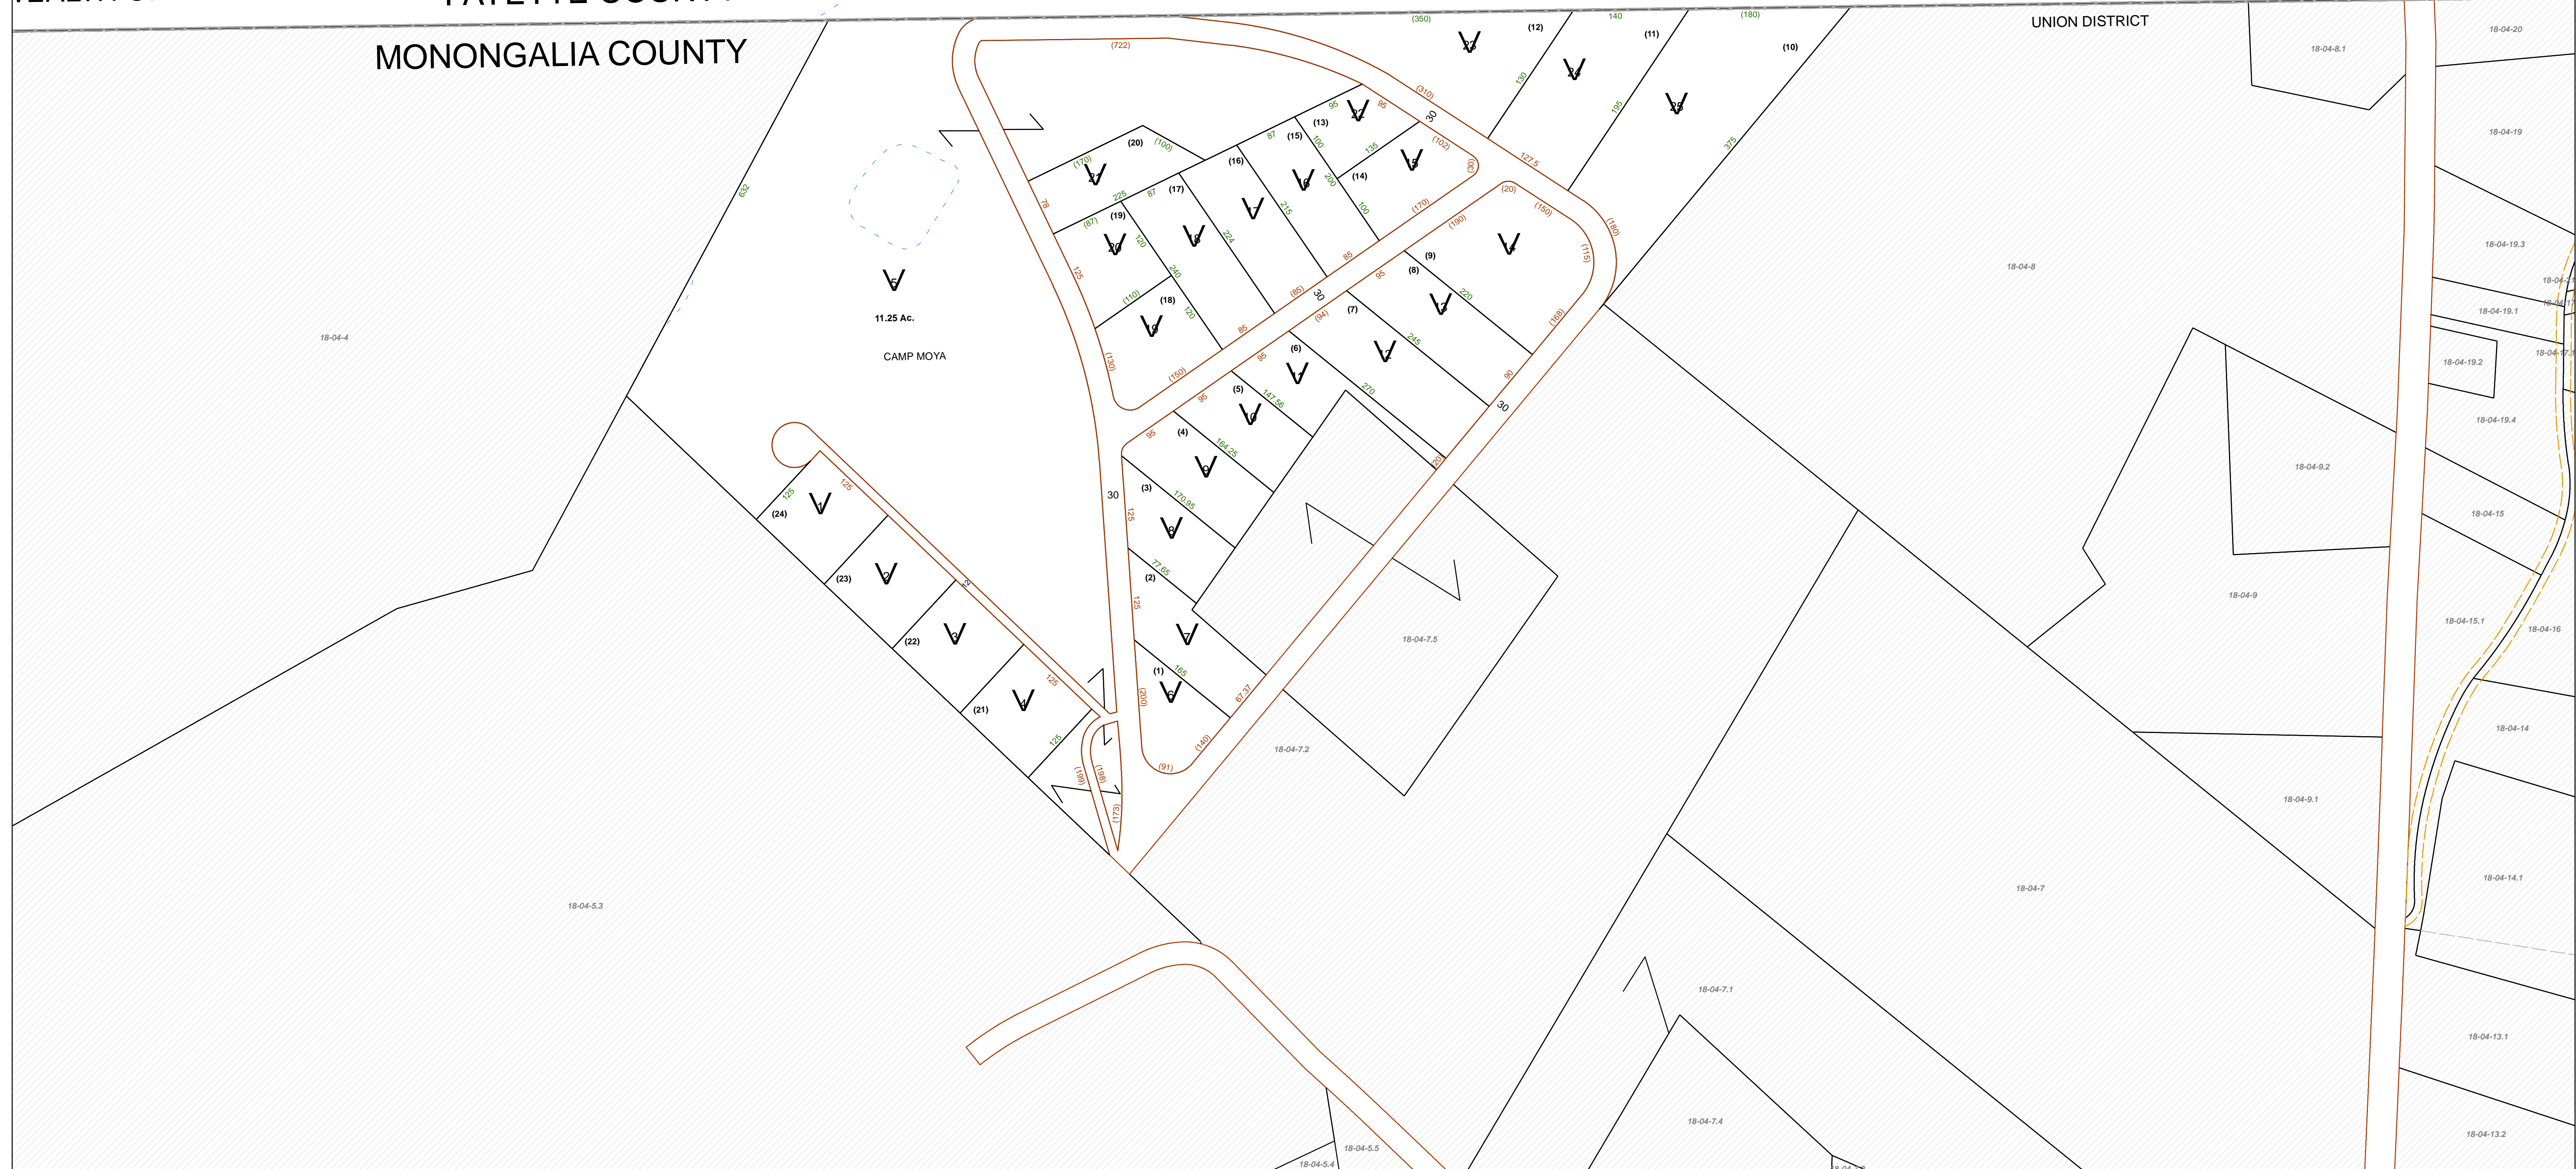

WEALTH OF PENNSYLVANIA FAYETTE COUNTY
 MONONGALIA COUNTY

FOR TAX PURPOSES ONLY
 Prepared By:
Mark Musick
 Monongalia County Assessor

Legend

Property Line	Original Lot Line	Water
Road Right of Way	Lot Number	Railroad
Corporation Line	Parcel Number	
District Line		
County Line		

R	1	Revised 6/1/15	9	17
O	2		10	18
V	3		11	19
I	4		12	20
S	5		13	21
I	6		14	22
O	7		15	23
N	8		16	24

STATE OF WEST VIRGINIA
COUNTY OF MONONGALIA
 Office of Assessor

UNION DISTRICT
 Map: 04A
 Date, Aerial Photography: 2010
 Date, Map: 1/28/2019
 Scale: 1" = 100'