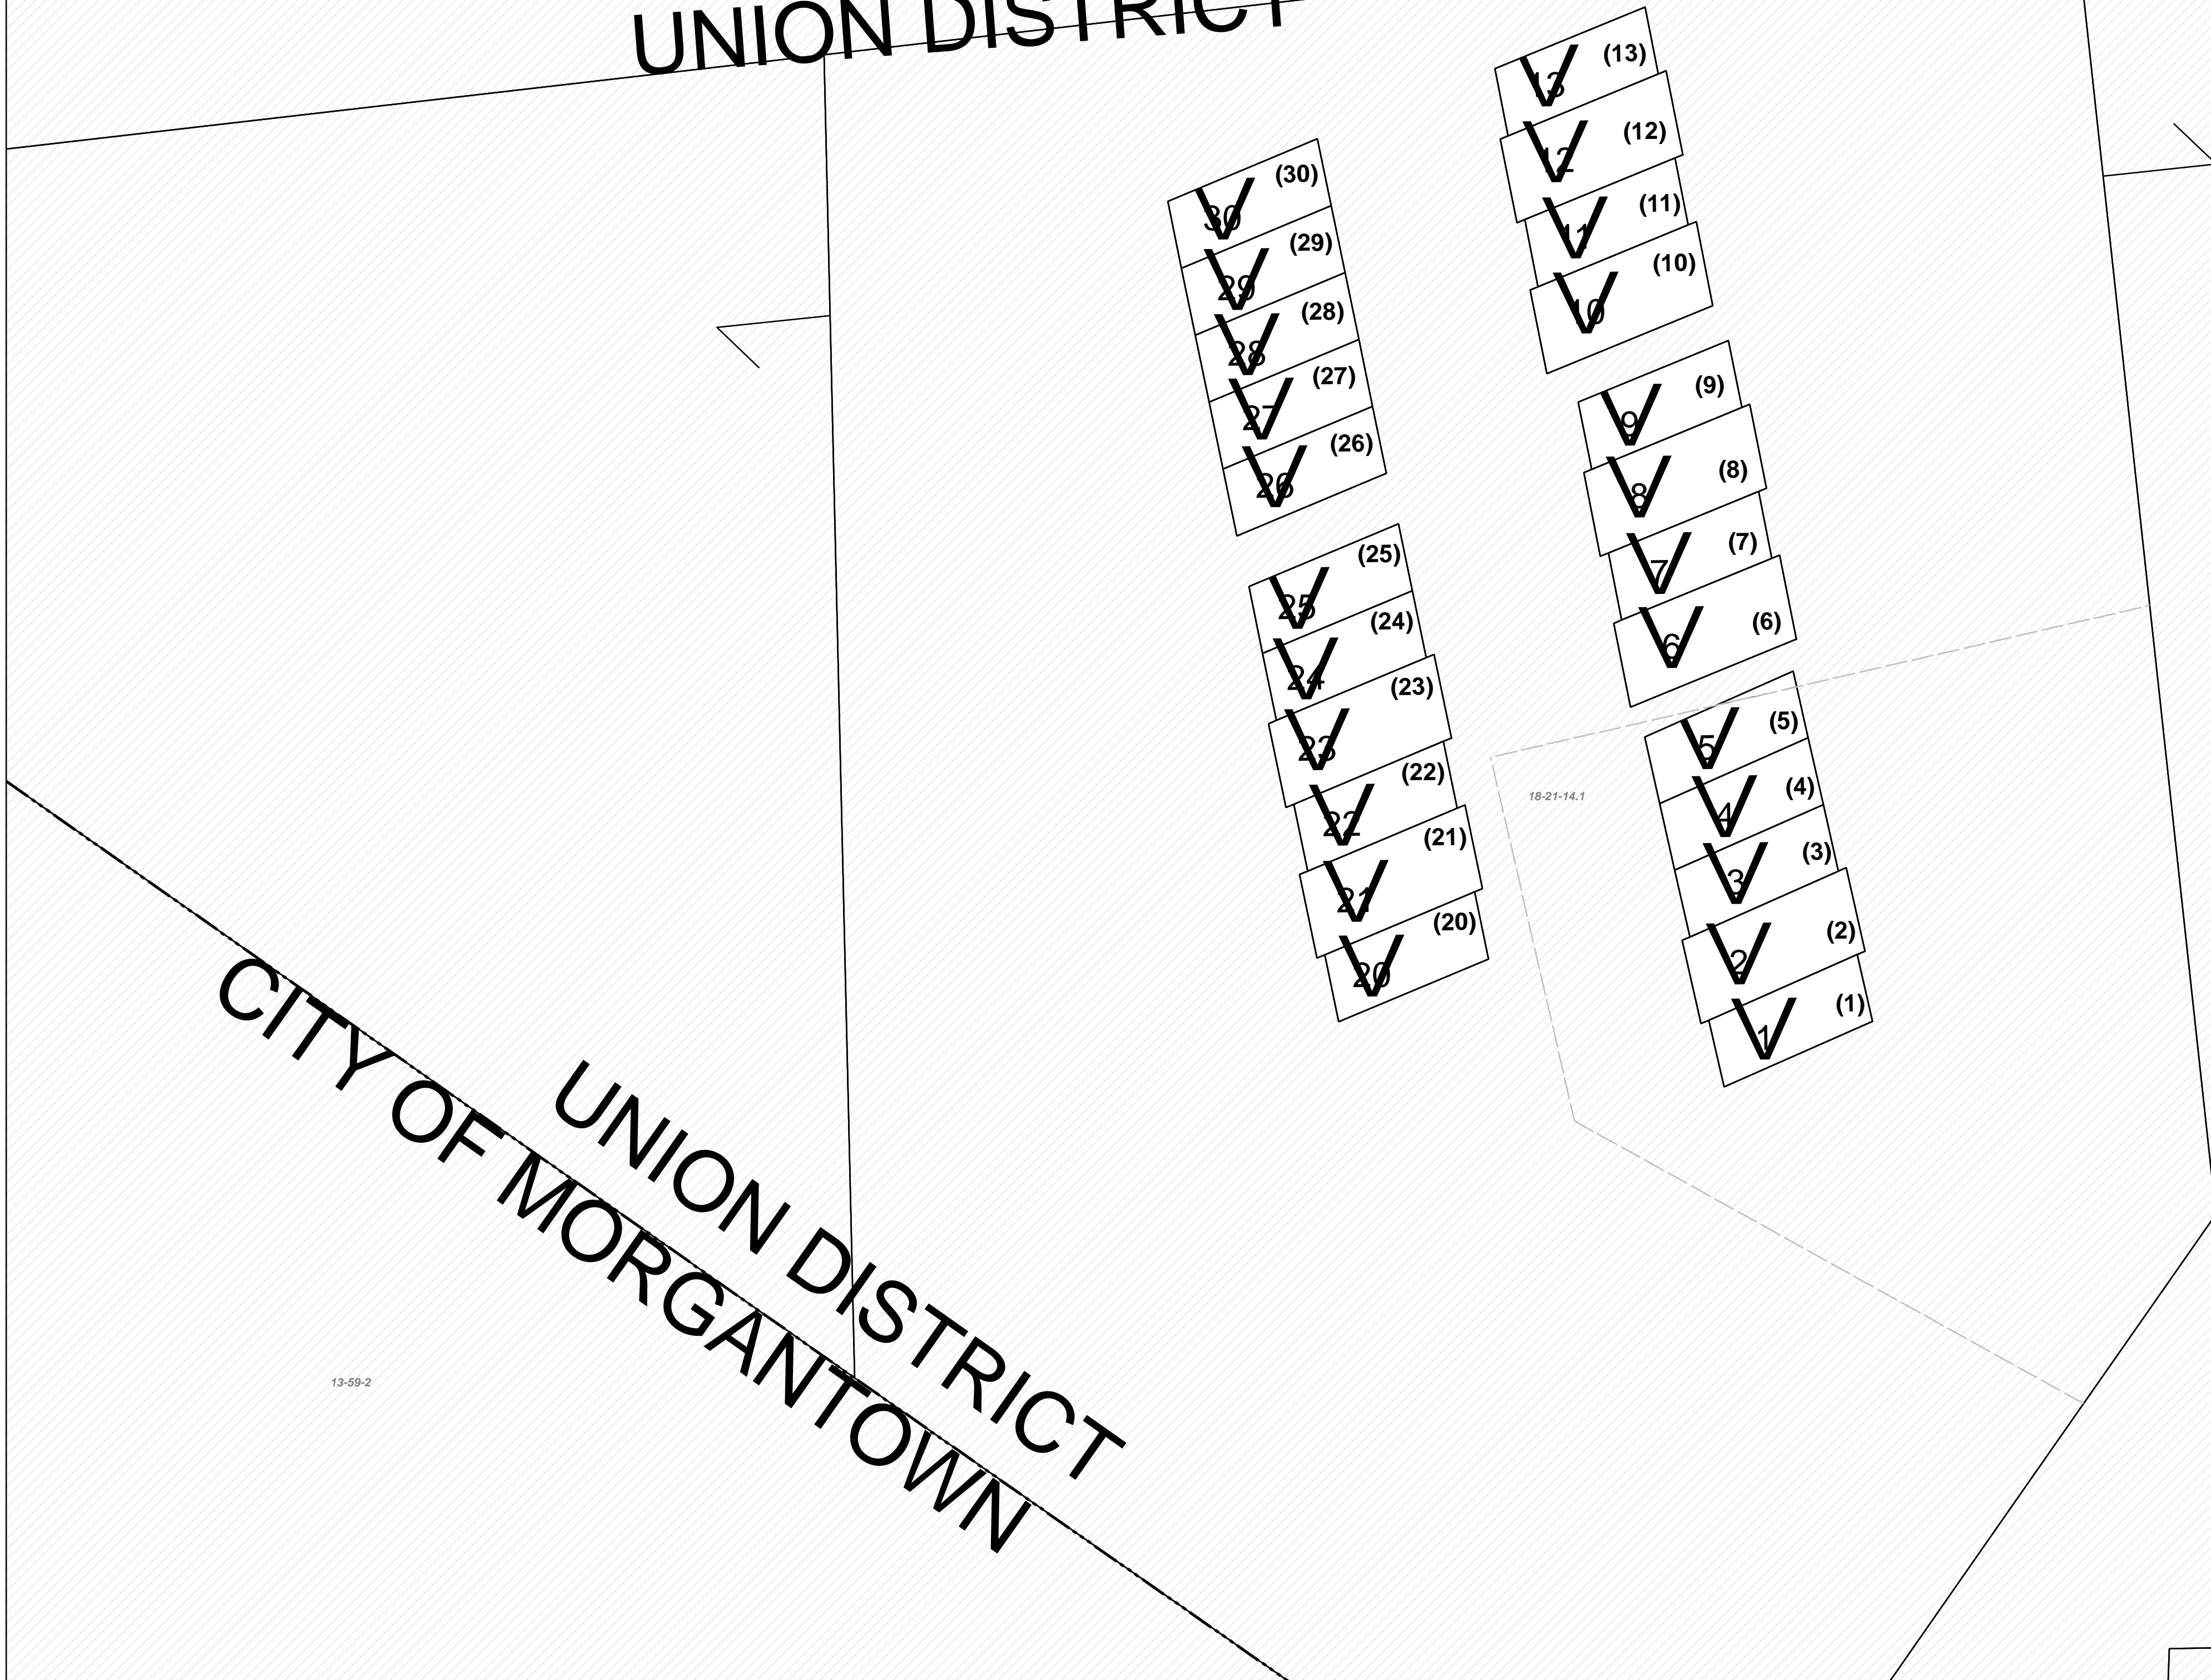

CITY OF MORGANTOWN UNION DISTRICT

CITY OF MORGANTOWN UNION DISTRICT

FOR TAX PURPOSES ONLY

Prepared By:
Mark Musick
Monongalia County Assessor

Legend

Property Line	Original Lot Line	(15)
Road Right of Way	Lot Number	✓
Corporation Line	Parcel Number	
District Line	Water	
County Line	Railroad	

R	1	Revised 6/1/15	9	17
e	2		10	18
v	3		11	19
i	4		12	20
s	5		13	21
i	6		14	22
o	7		15	23
n	8		16	24

STATE OF WEST VIRGINIA
COUNTY OF MONONGALIA
Office of Assessor

UNION DISTRICT
Map: 21E
Date, Aerial Photography: 2010
Date, Map: 1/28/2019
Scale: 1" = 25'