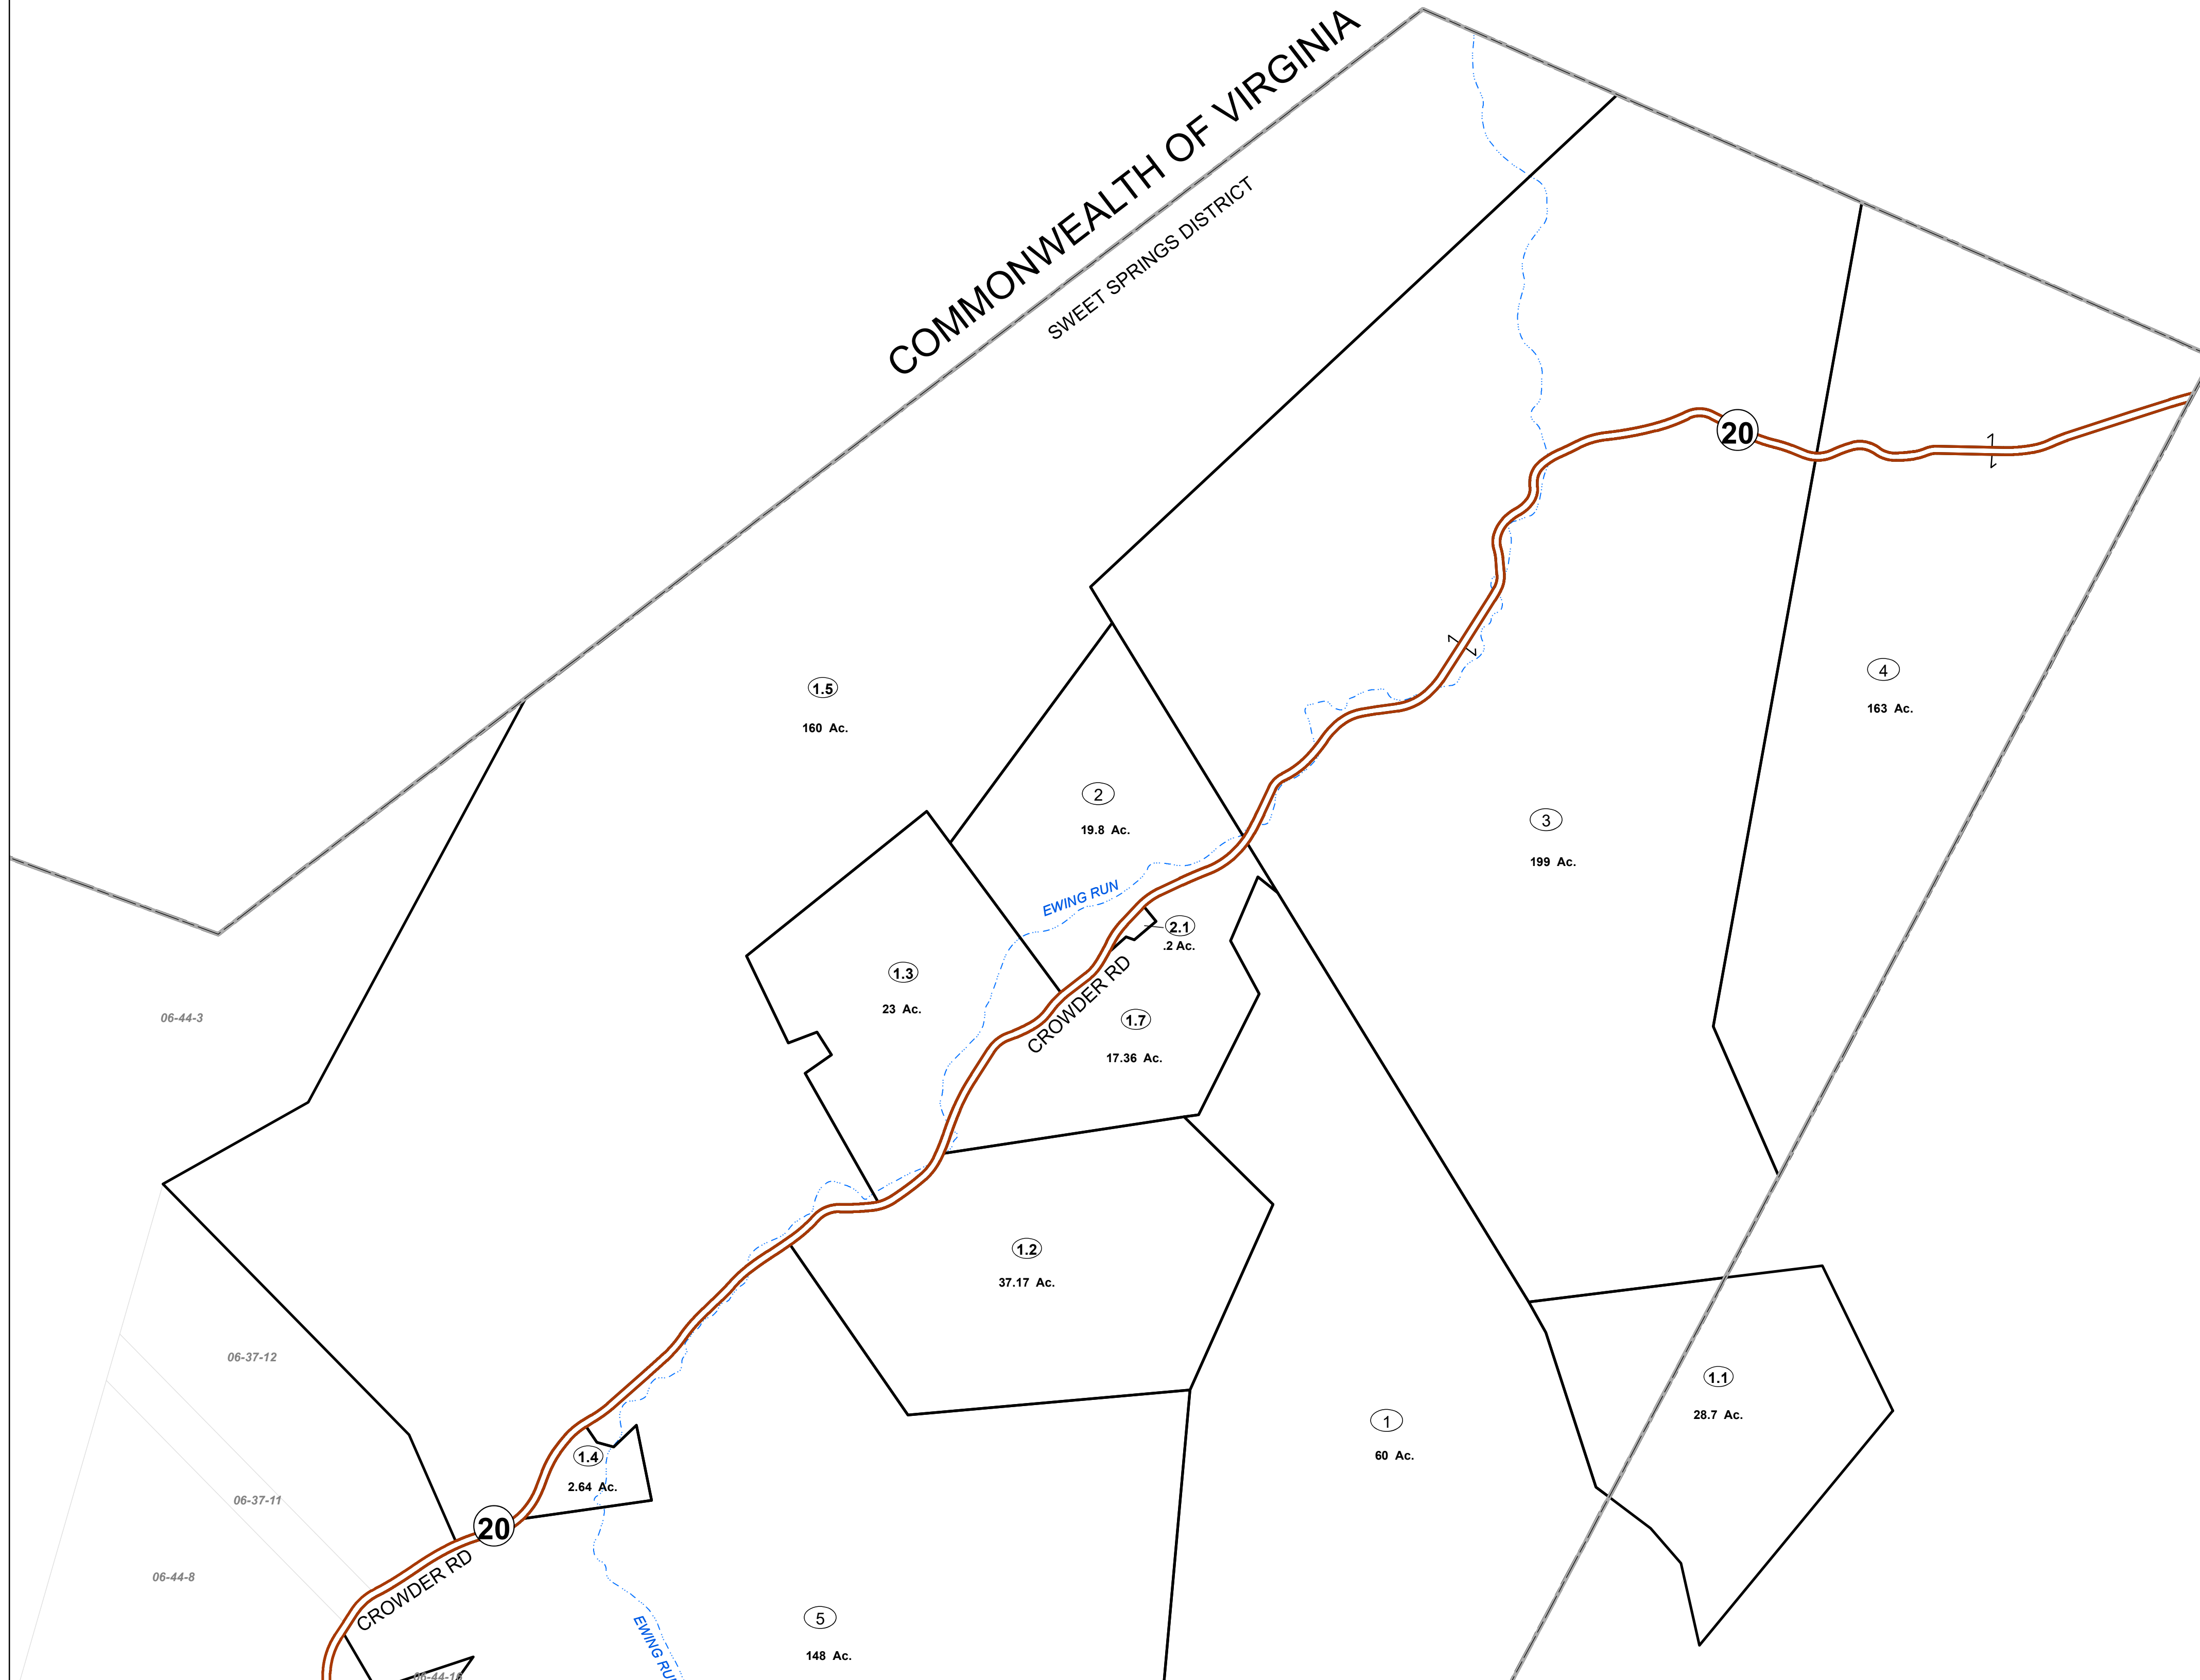

COMMONWEALTH OF VIRGINIA
SWEET SPRINGS DISTRICT

FOR TAX PURPOSES ONLY

Prepared By:
Norb Netzel
Monroe County Assessor

Legend

Property Line	Original Lot Line
Road Right of Way	Lot Number (15)
Corporation Line	Parcel Number (99)
District Line	Water
County Line	Railroad

SWEET SPRINGS
Map: 38
Date, Aerial Photography: 2003
Date, Map: 1/25/2019
Scale: 1" = 400'