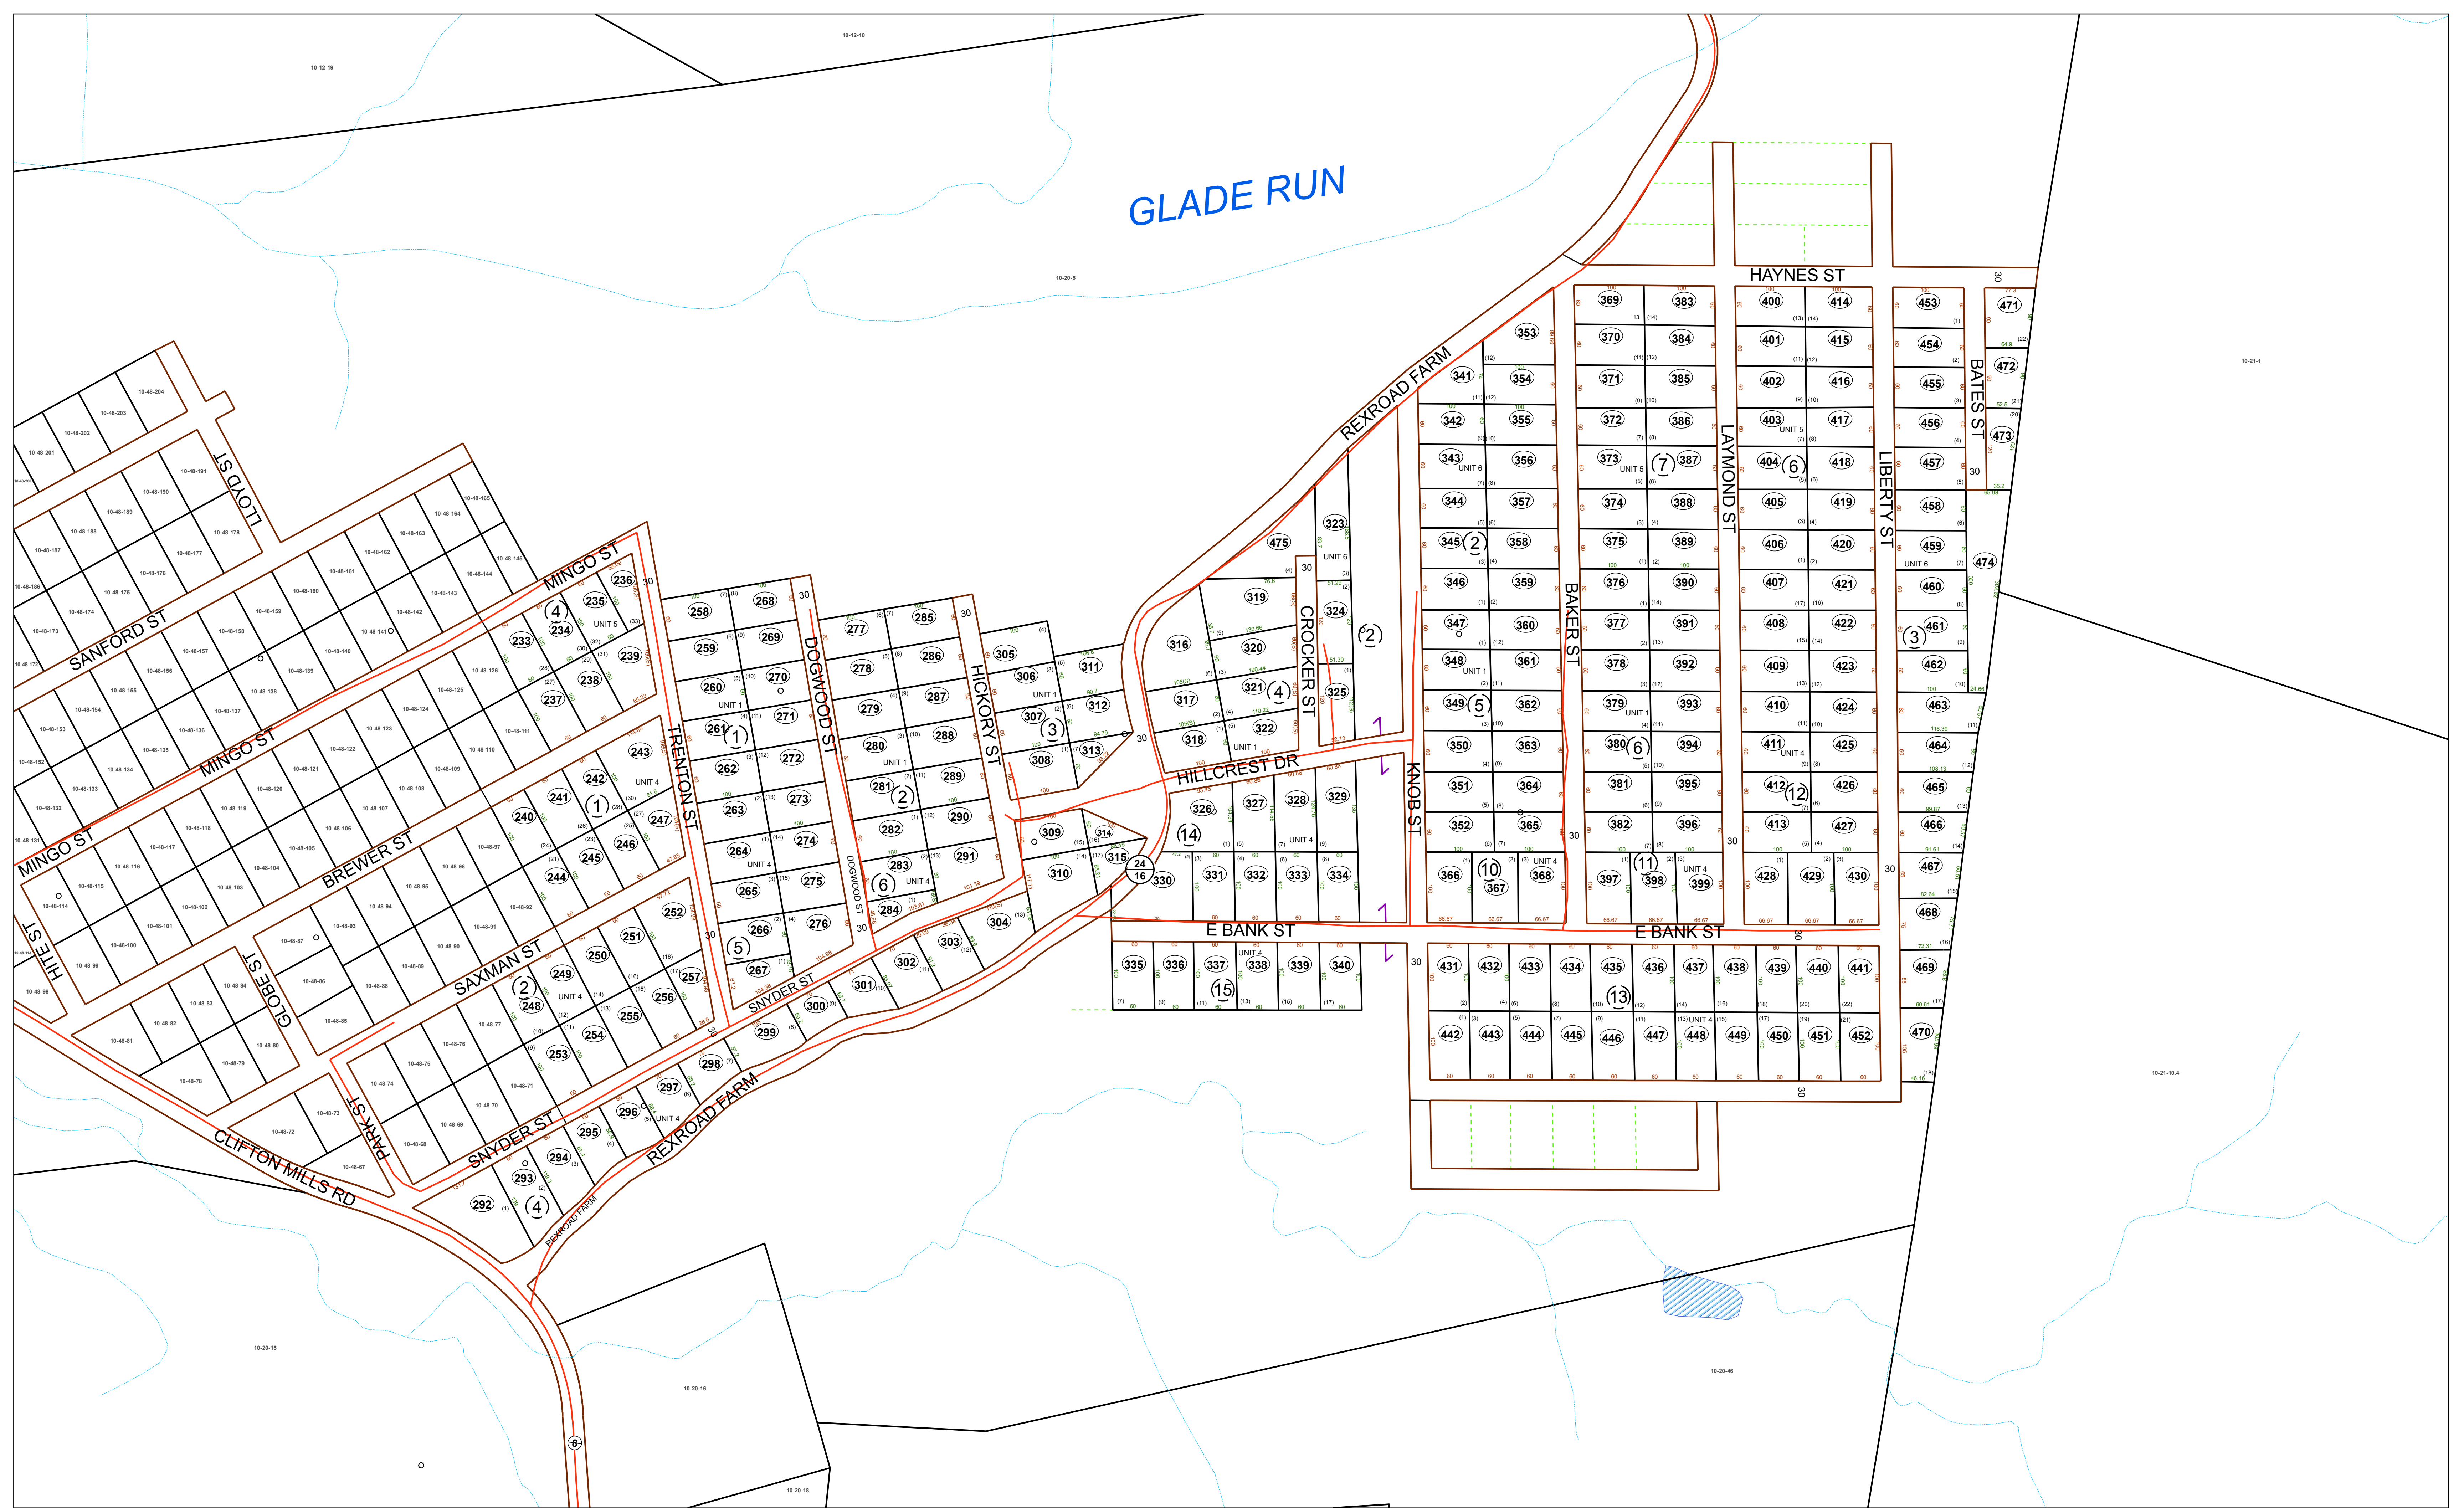

GLADE RUN

FOR TAX PURPOSES ONLY
Prepared By:
Connie Ervin
Preston County Assessor

	Parcel Line		Right-of-Way		Lot Line		Parcel Hook
	Rail Road		Easement		Parcel Number		Stream

PRESTON COUNTY - WEST VIRGINIA
Restriction
Reproduction of Tax Maps Prohibited by Law
No person may reproduce, modify, copy, distribute or sell copies of tax maps prepared by the county without having first obtained written permission of the County Assessor

District: 10 Grant
Map No: 49
Date: 01/30/2019
Scale: 1" = 100'