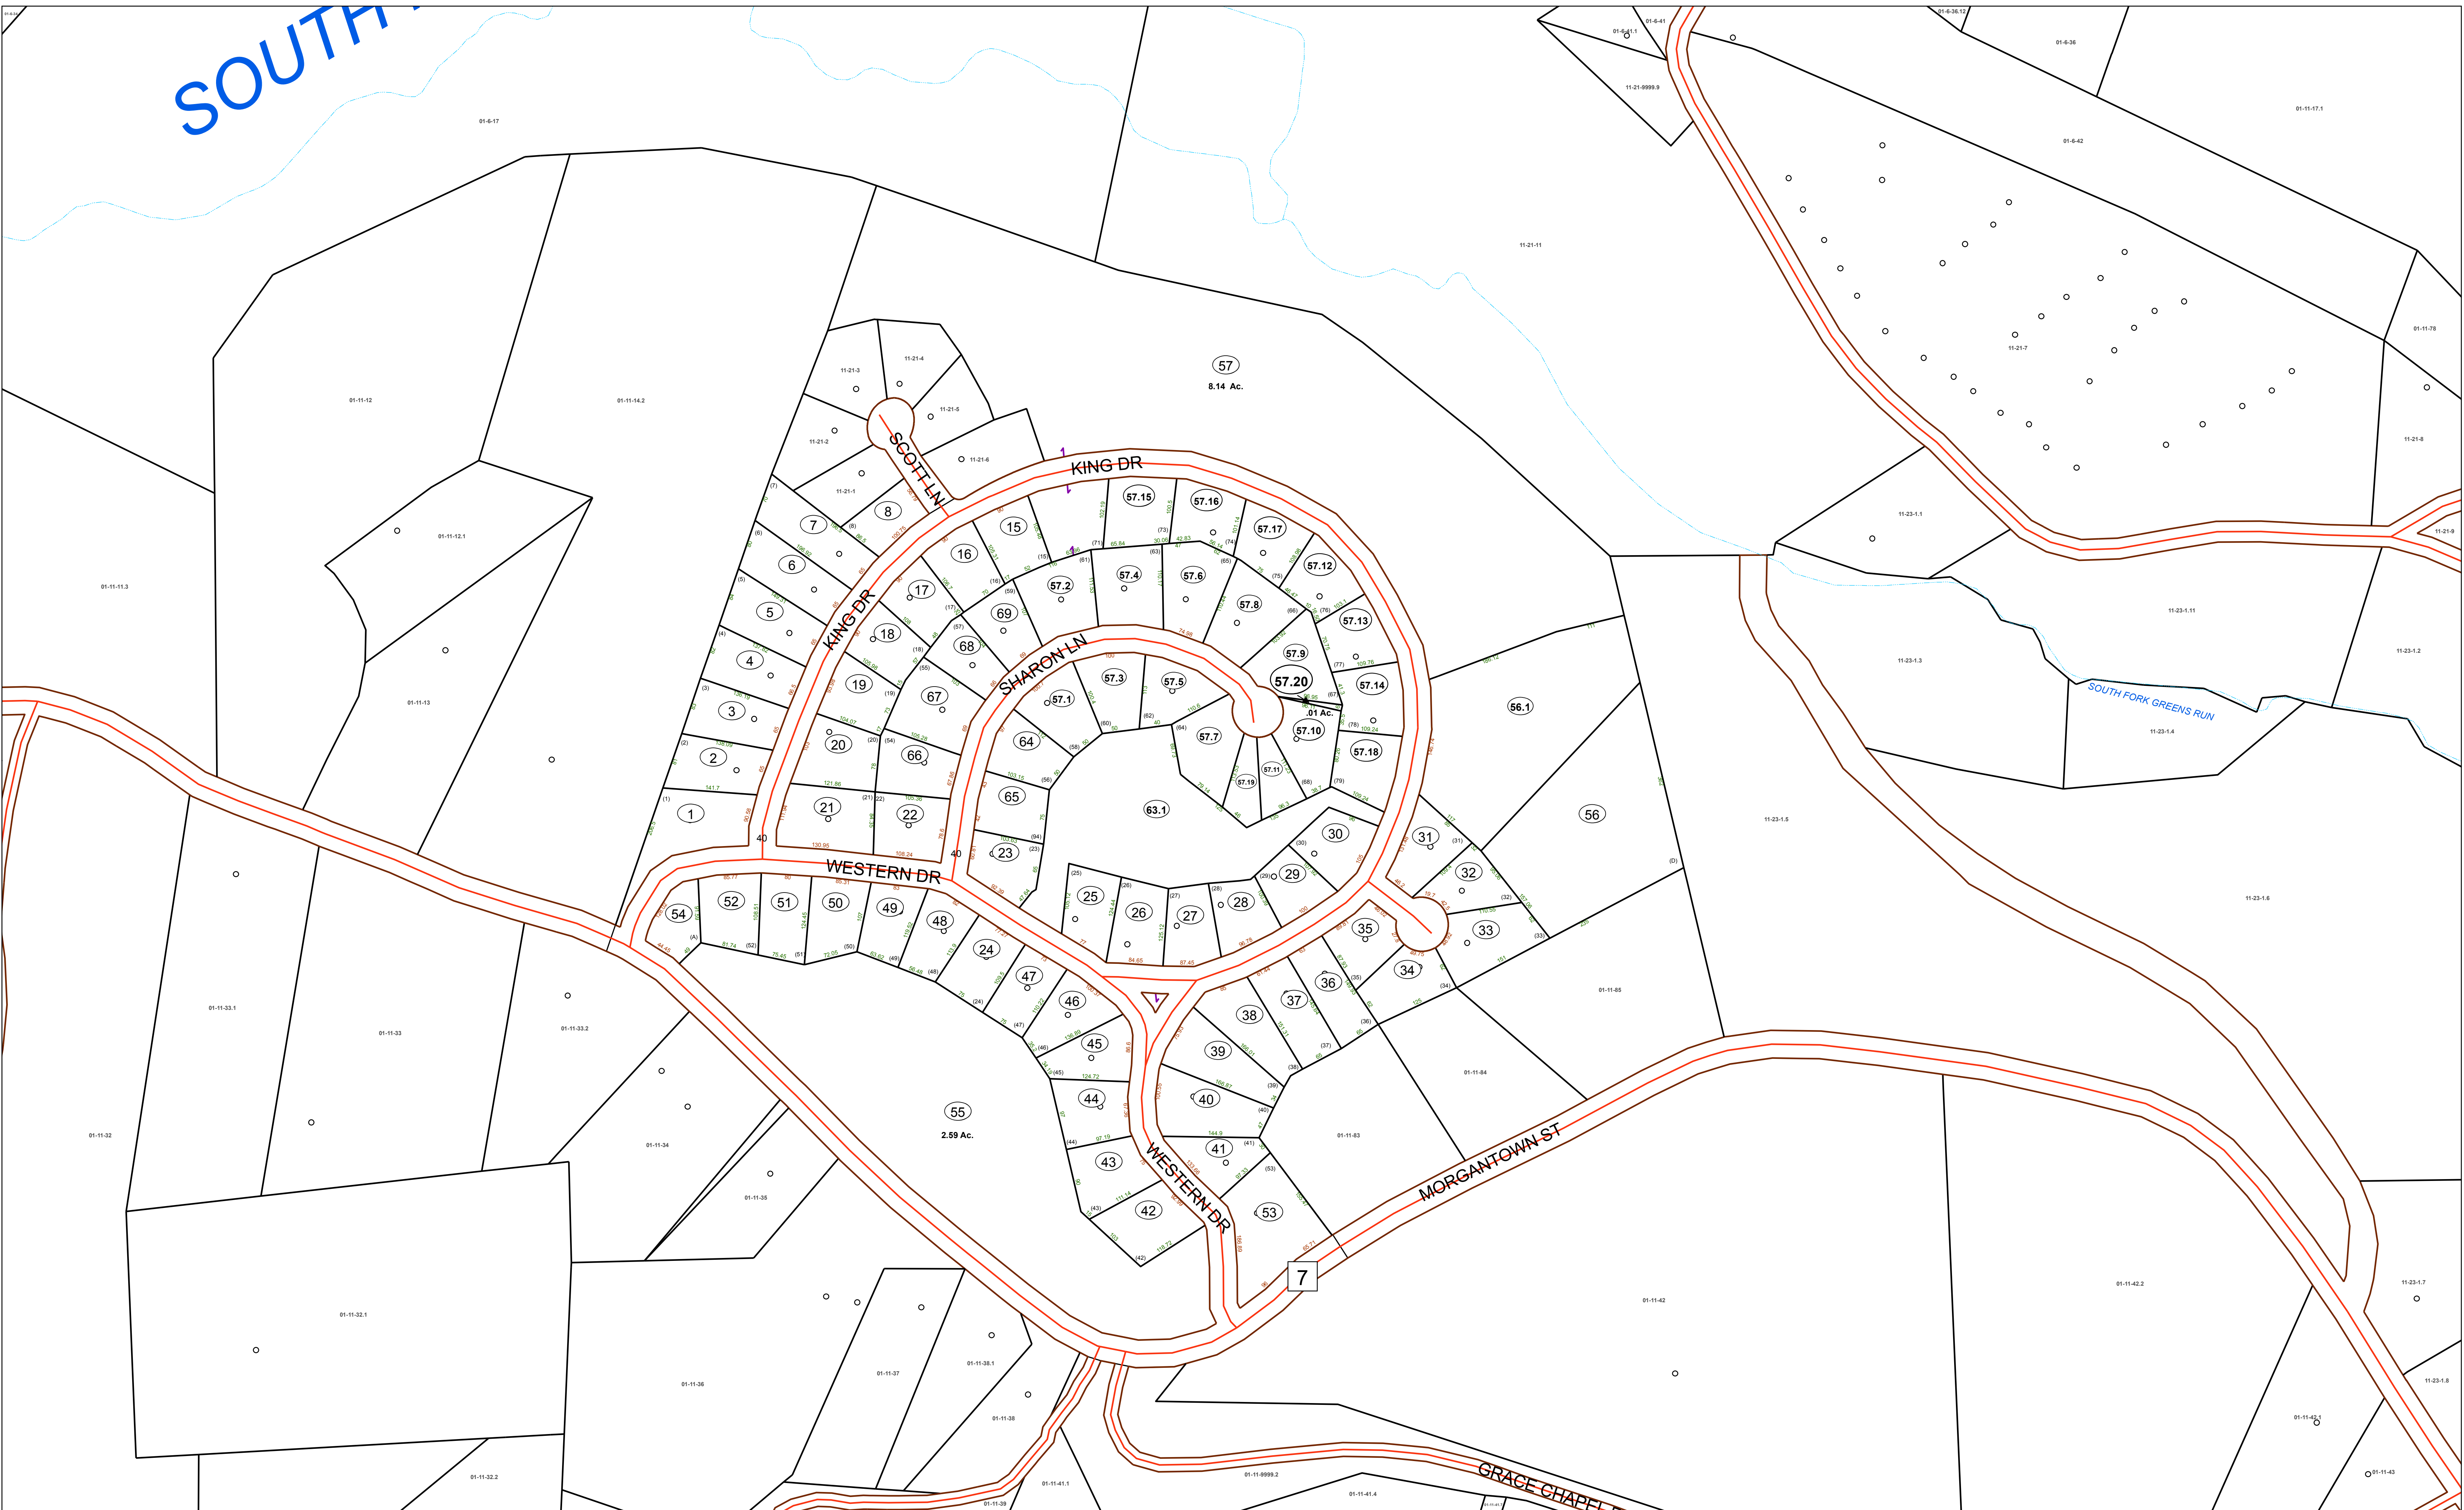

SOUTH

**FOR TAX PURPOSES ONLY**  
 Prepared By:  
**Connie Ervin**  
 Preston County Assessor

Parcel Line	Right-of-Way	Lot Line	Parcel Hook
Rail Road	Easement	Parcel Number	Stream

**PRESTON COUNTY - WEST VIRGINIA**  
 Restriction  
**Reproduction of Tax Maps Prohibited by Law**  
 No person may reproduce, modify, copy, distribute or sell copies of tax maps prepared by the county without having first obtained written permission of the County Assessor

District: 11 Kingwood Corp  
 Map No: 22  
 Date: 01/30/2019  
 Scale: 1" = 100'