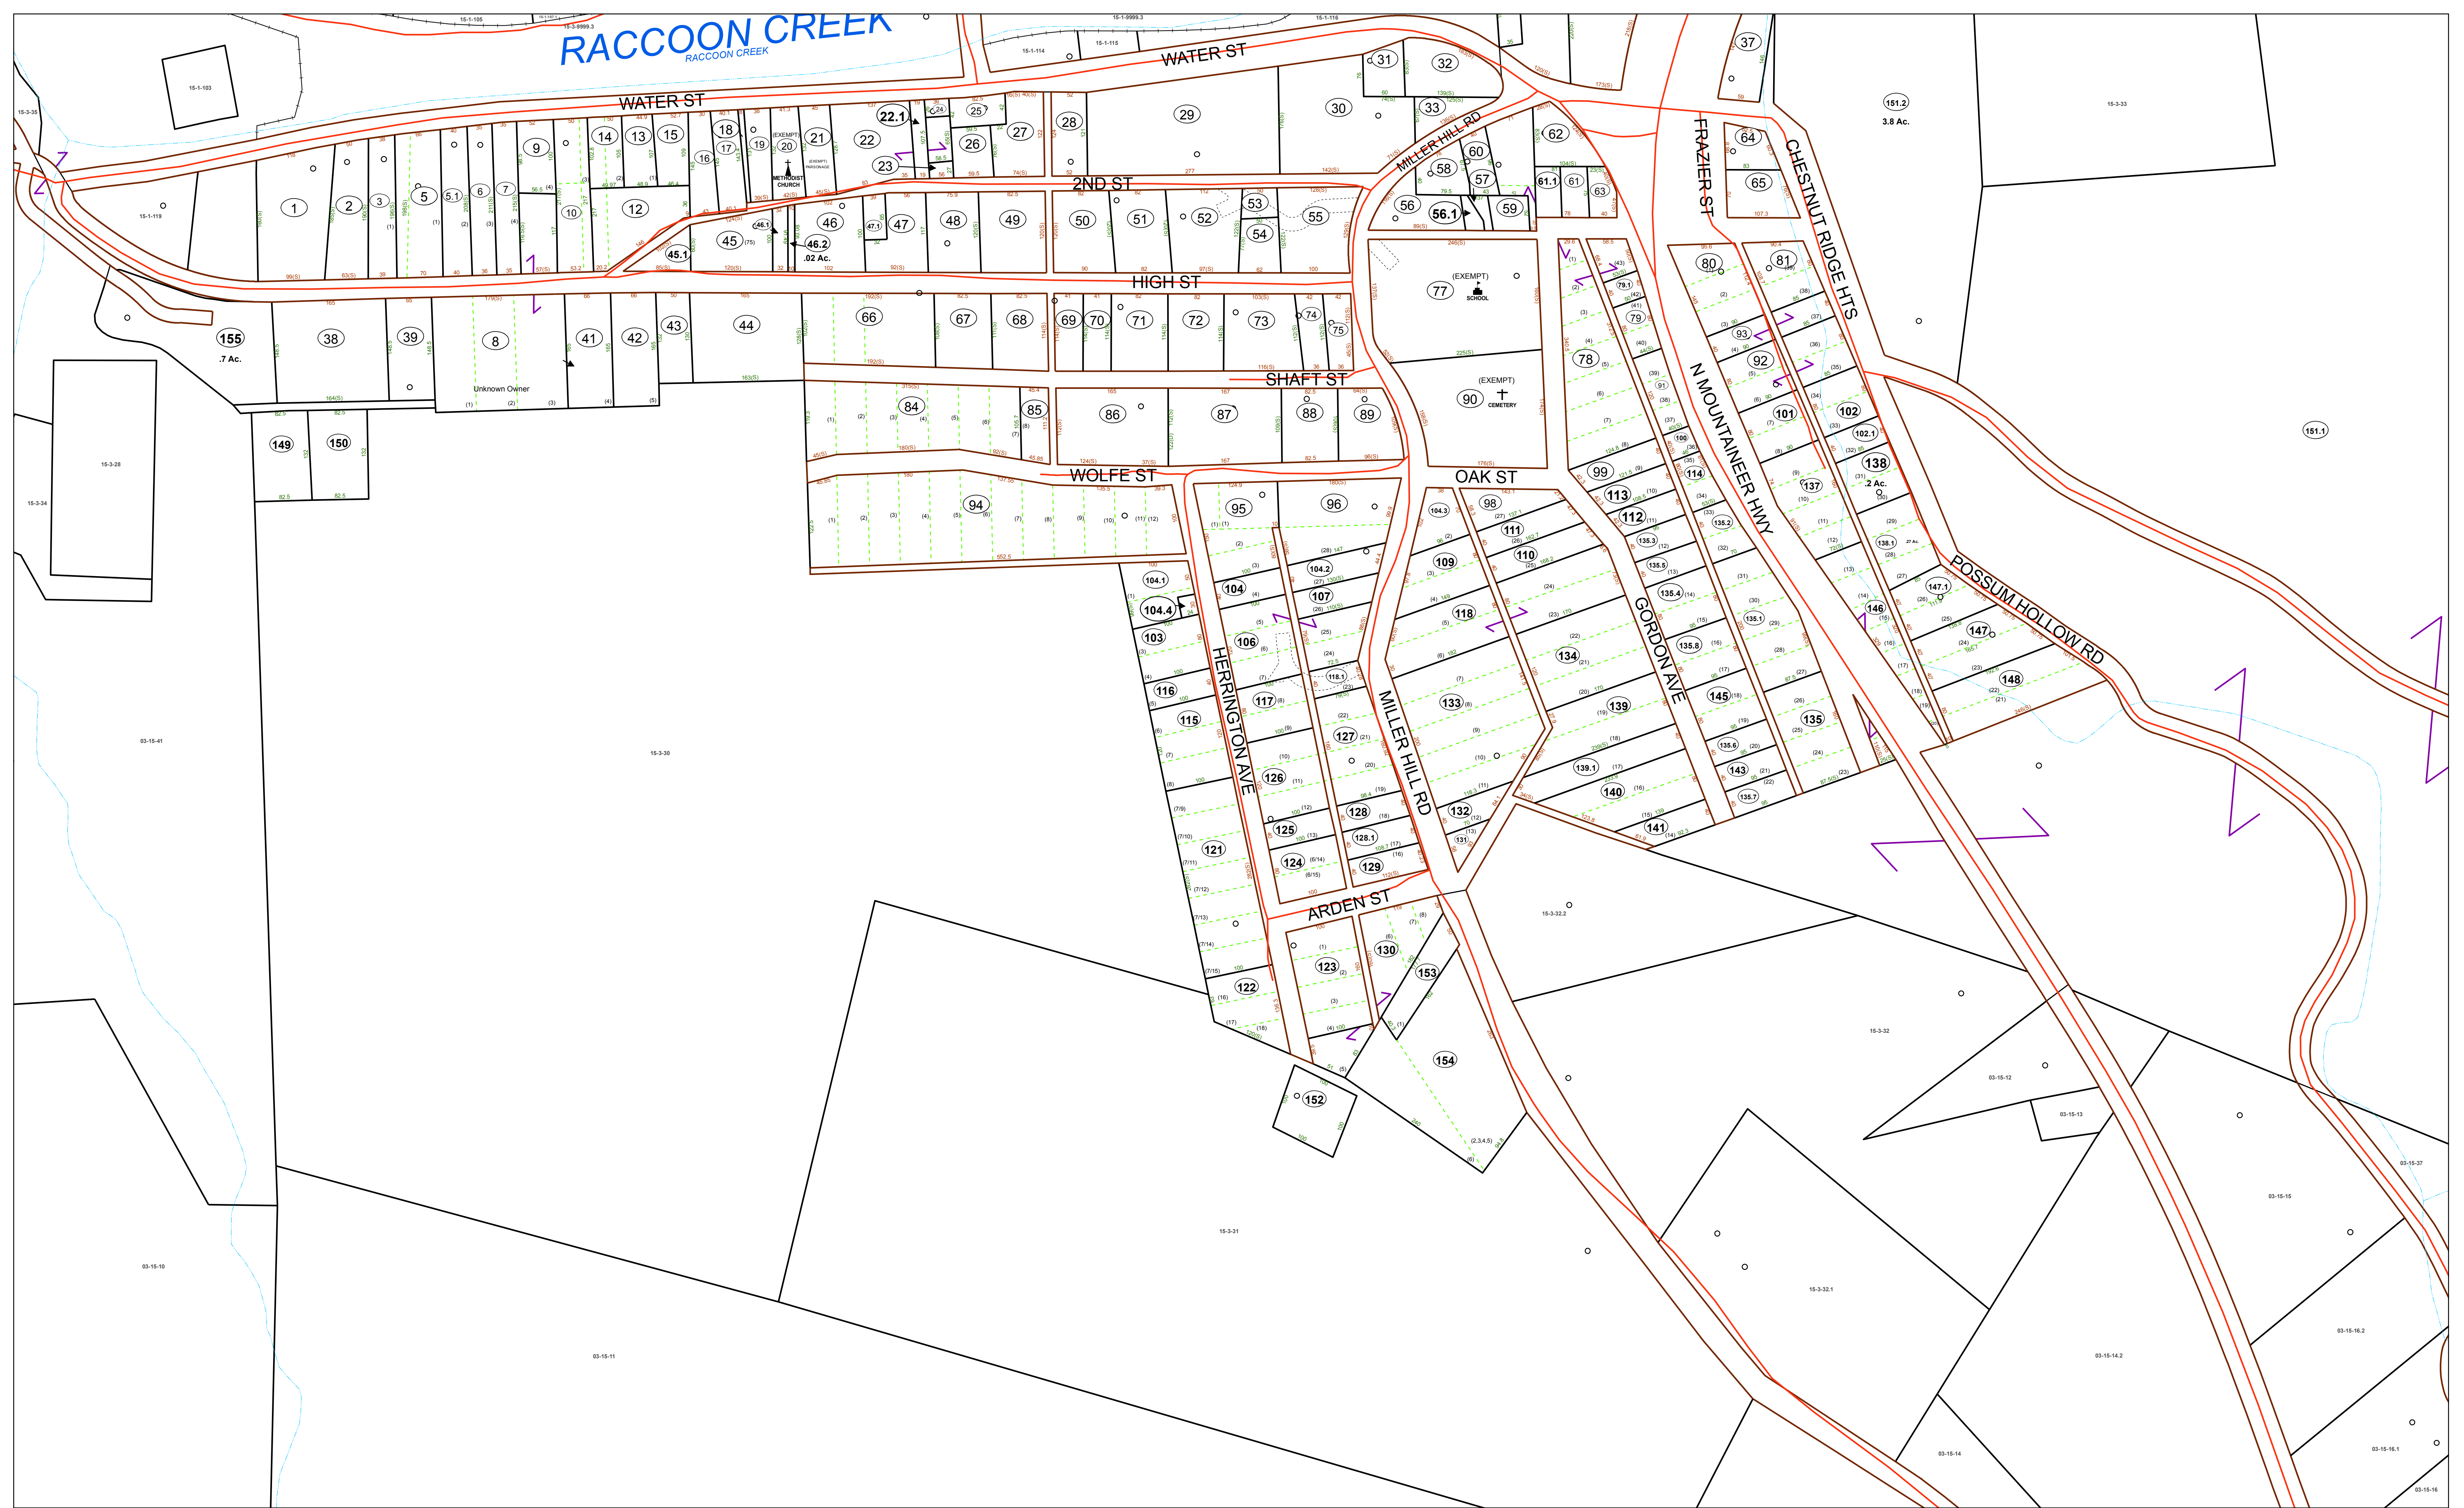

RACCOON CREEK

RACCOON CREEK

FOR TAX PURPOSES ONLY
 Prepared By:
Connie Ervin
 Preston County Assessor

	Parcel Line		Right-of-Way		Lot Line		Parcel Hook
	Rail Road		Easement		Parcel Number		Stream

PRESTON COUNTY - WEST VIRGINIA
 Restriction
Reproduction of Tax Maps Prohibited by Law
 No person may reproduce, modify, copy, distribute or sell copies of tax maps prepared by the county without having first obtained written permission of the County Assessor

District: 15 Newburg Corp
 Map No: 2
 Date: 01/30/2019
 Scale: 1" = 100'