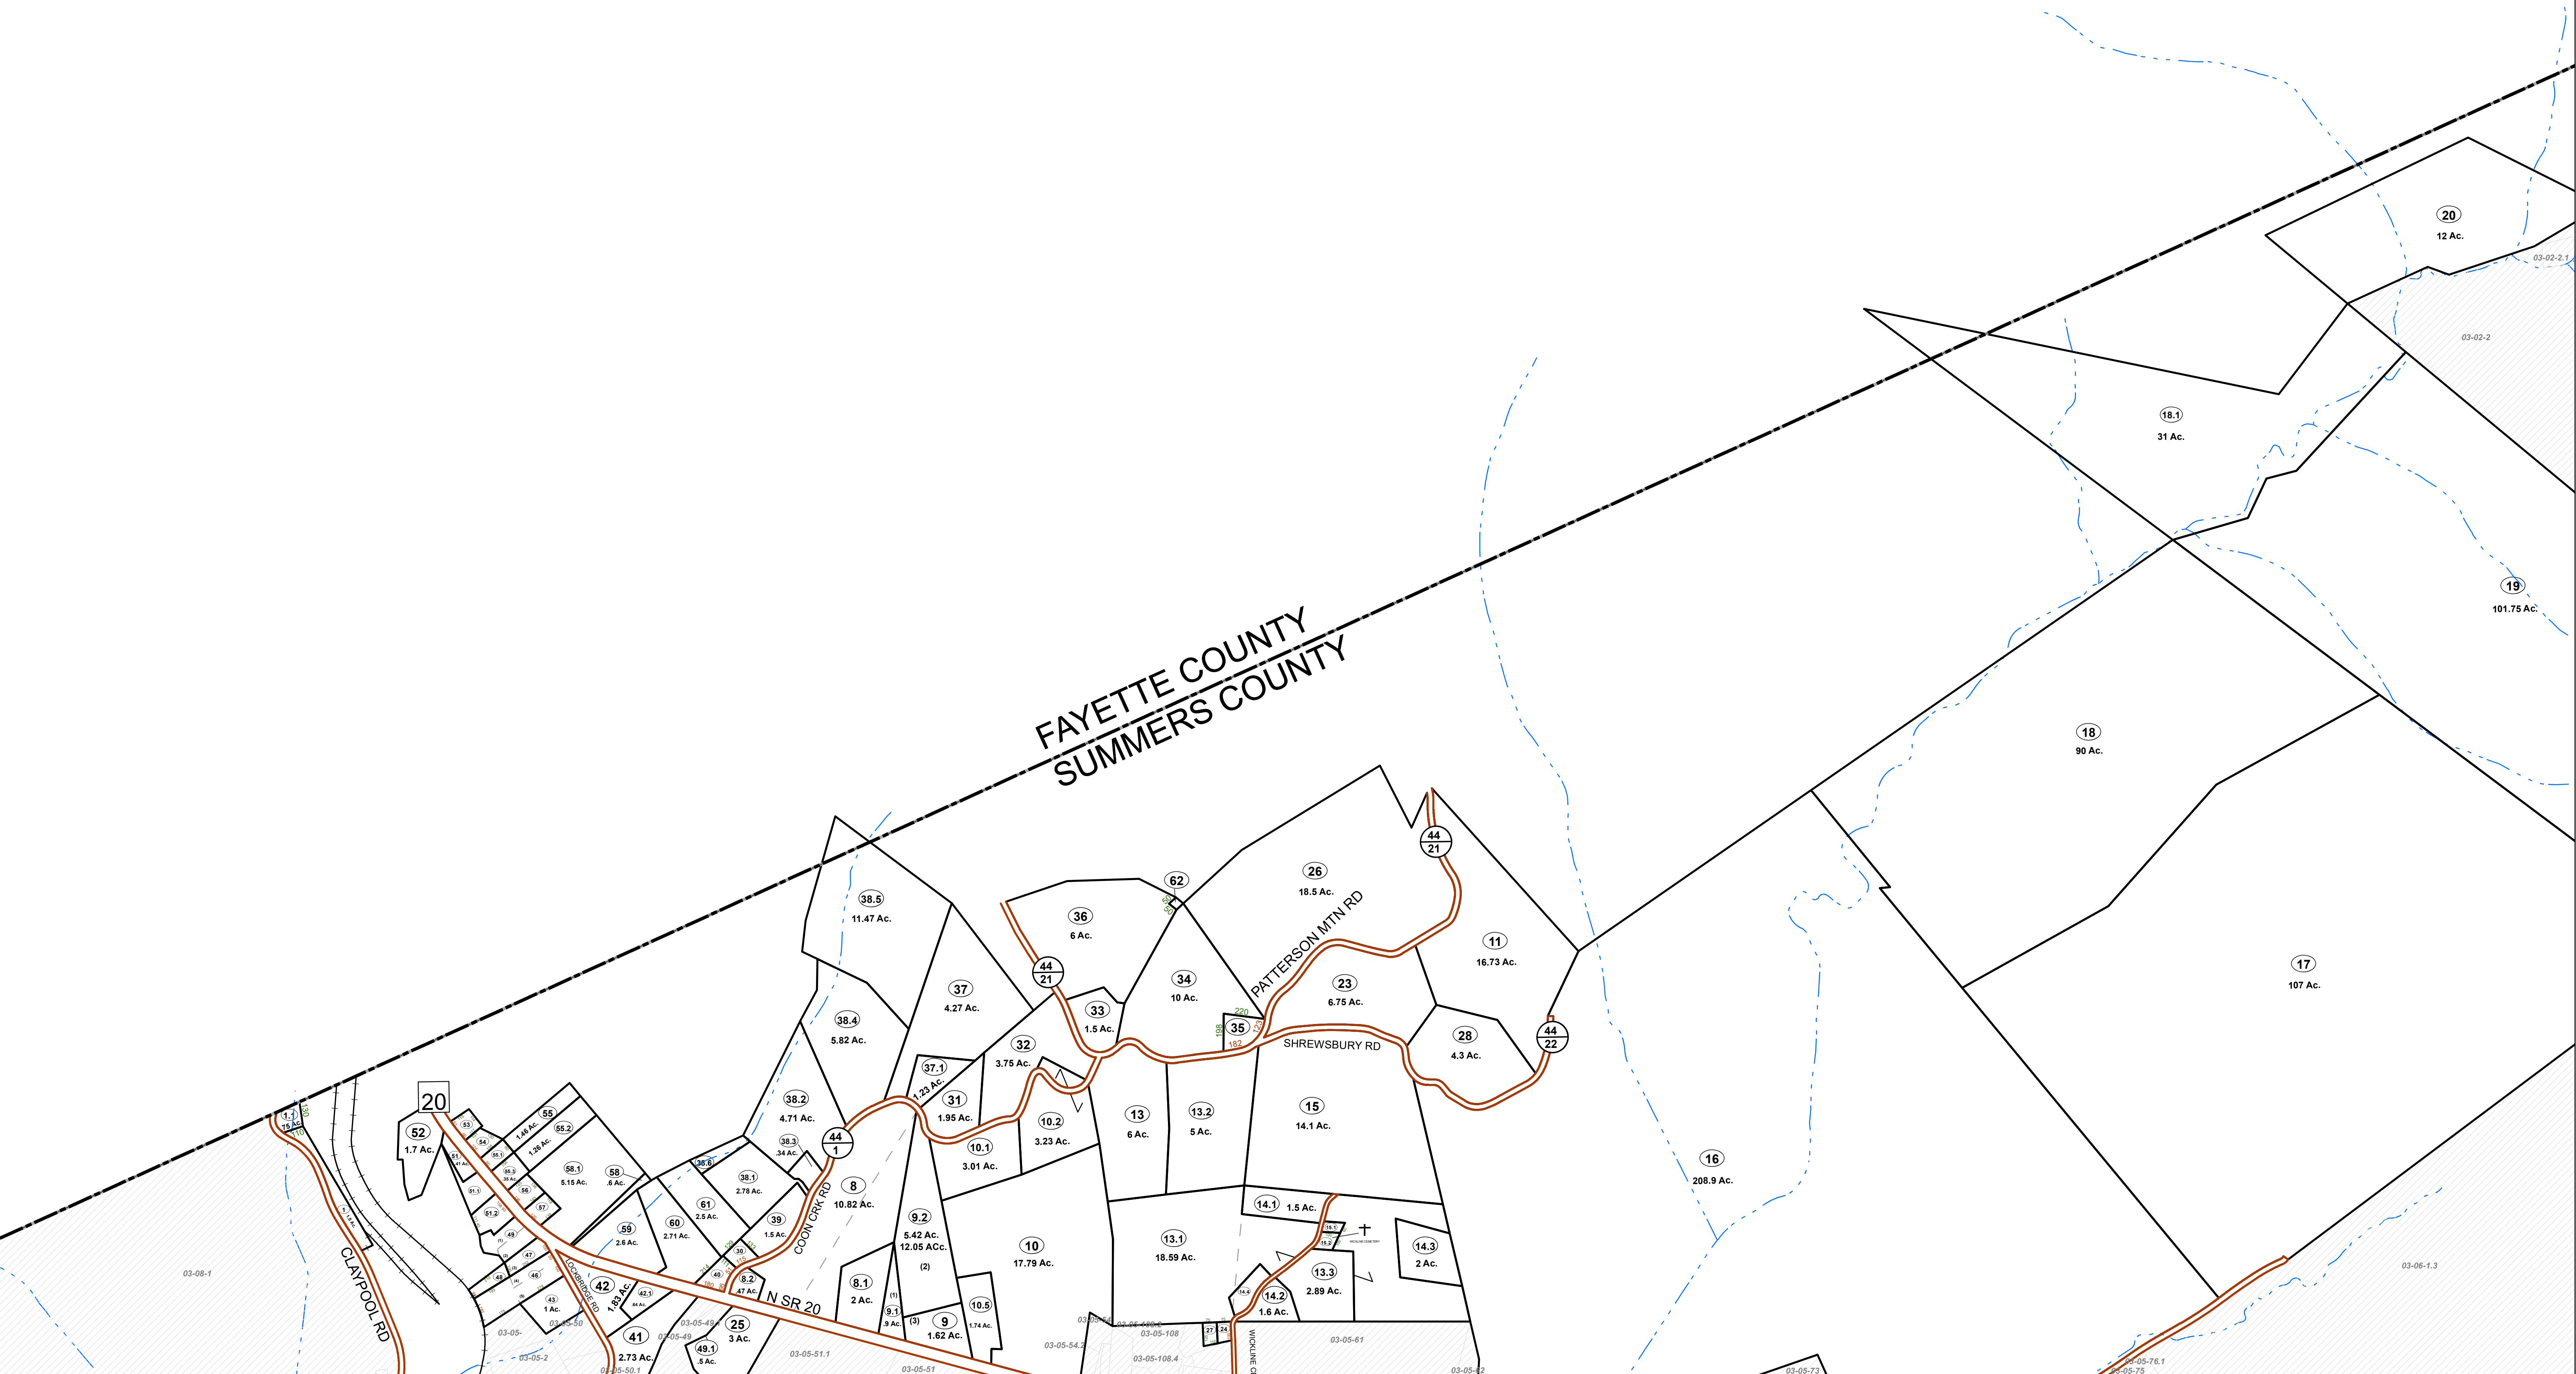

FAYETTE COUNTY
SUMMERS COUNTY

FOR TAX PURPOSES ONLY

Prepared By:
Greg Vandall
Summers County Assessor

Legend

Property Line	Original Lot Line
Road Right of Way	Lot Number (15)
Corporation Line	Parcel Number (99)
District Line	Water
County Line	Railroad

GREEN SULPHUR DISTRICT
Map: 01
Date, Aerial Photography: 2003
Date, Map: 1/30/2019
Scale: 1" = 400'