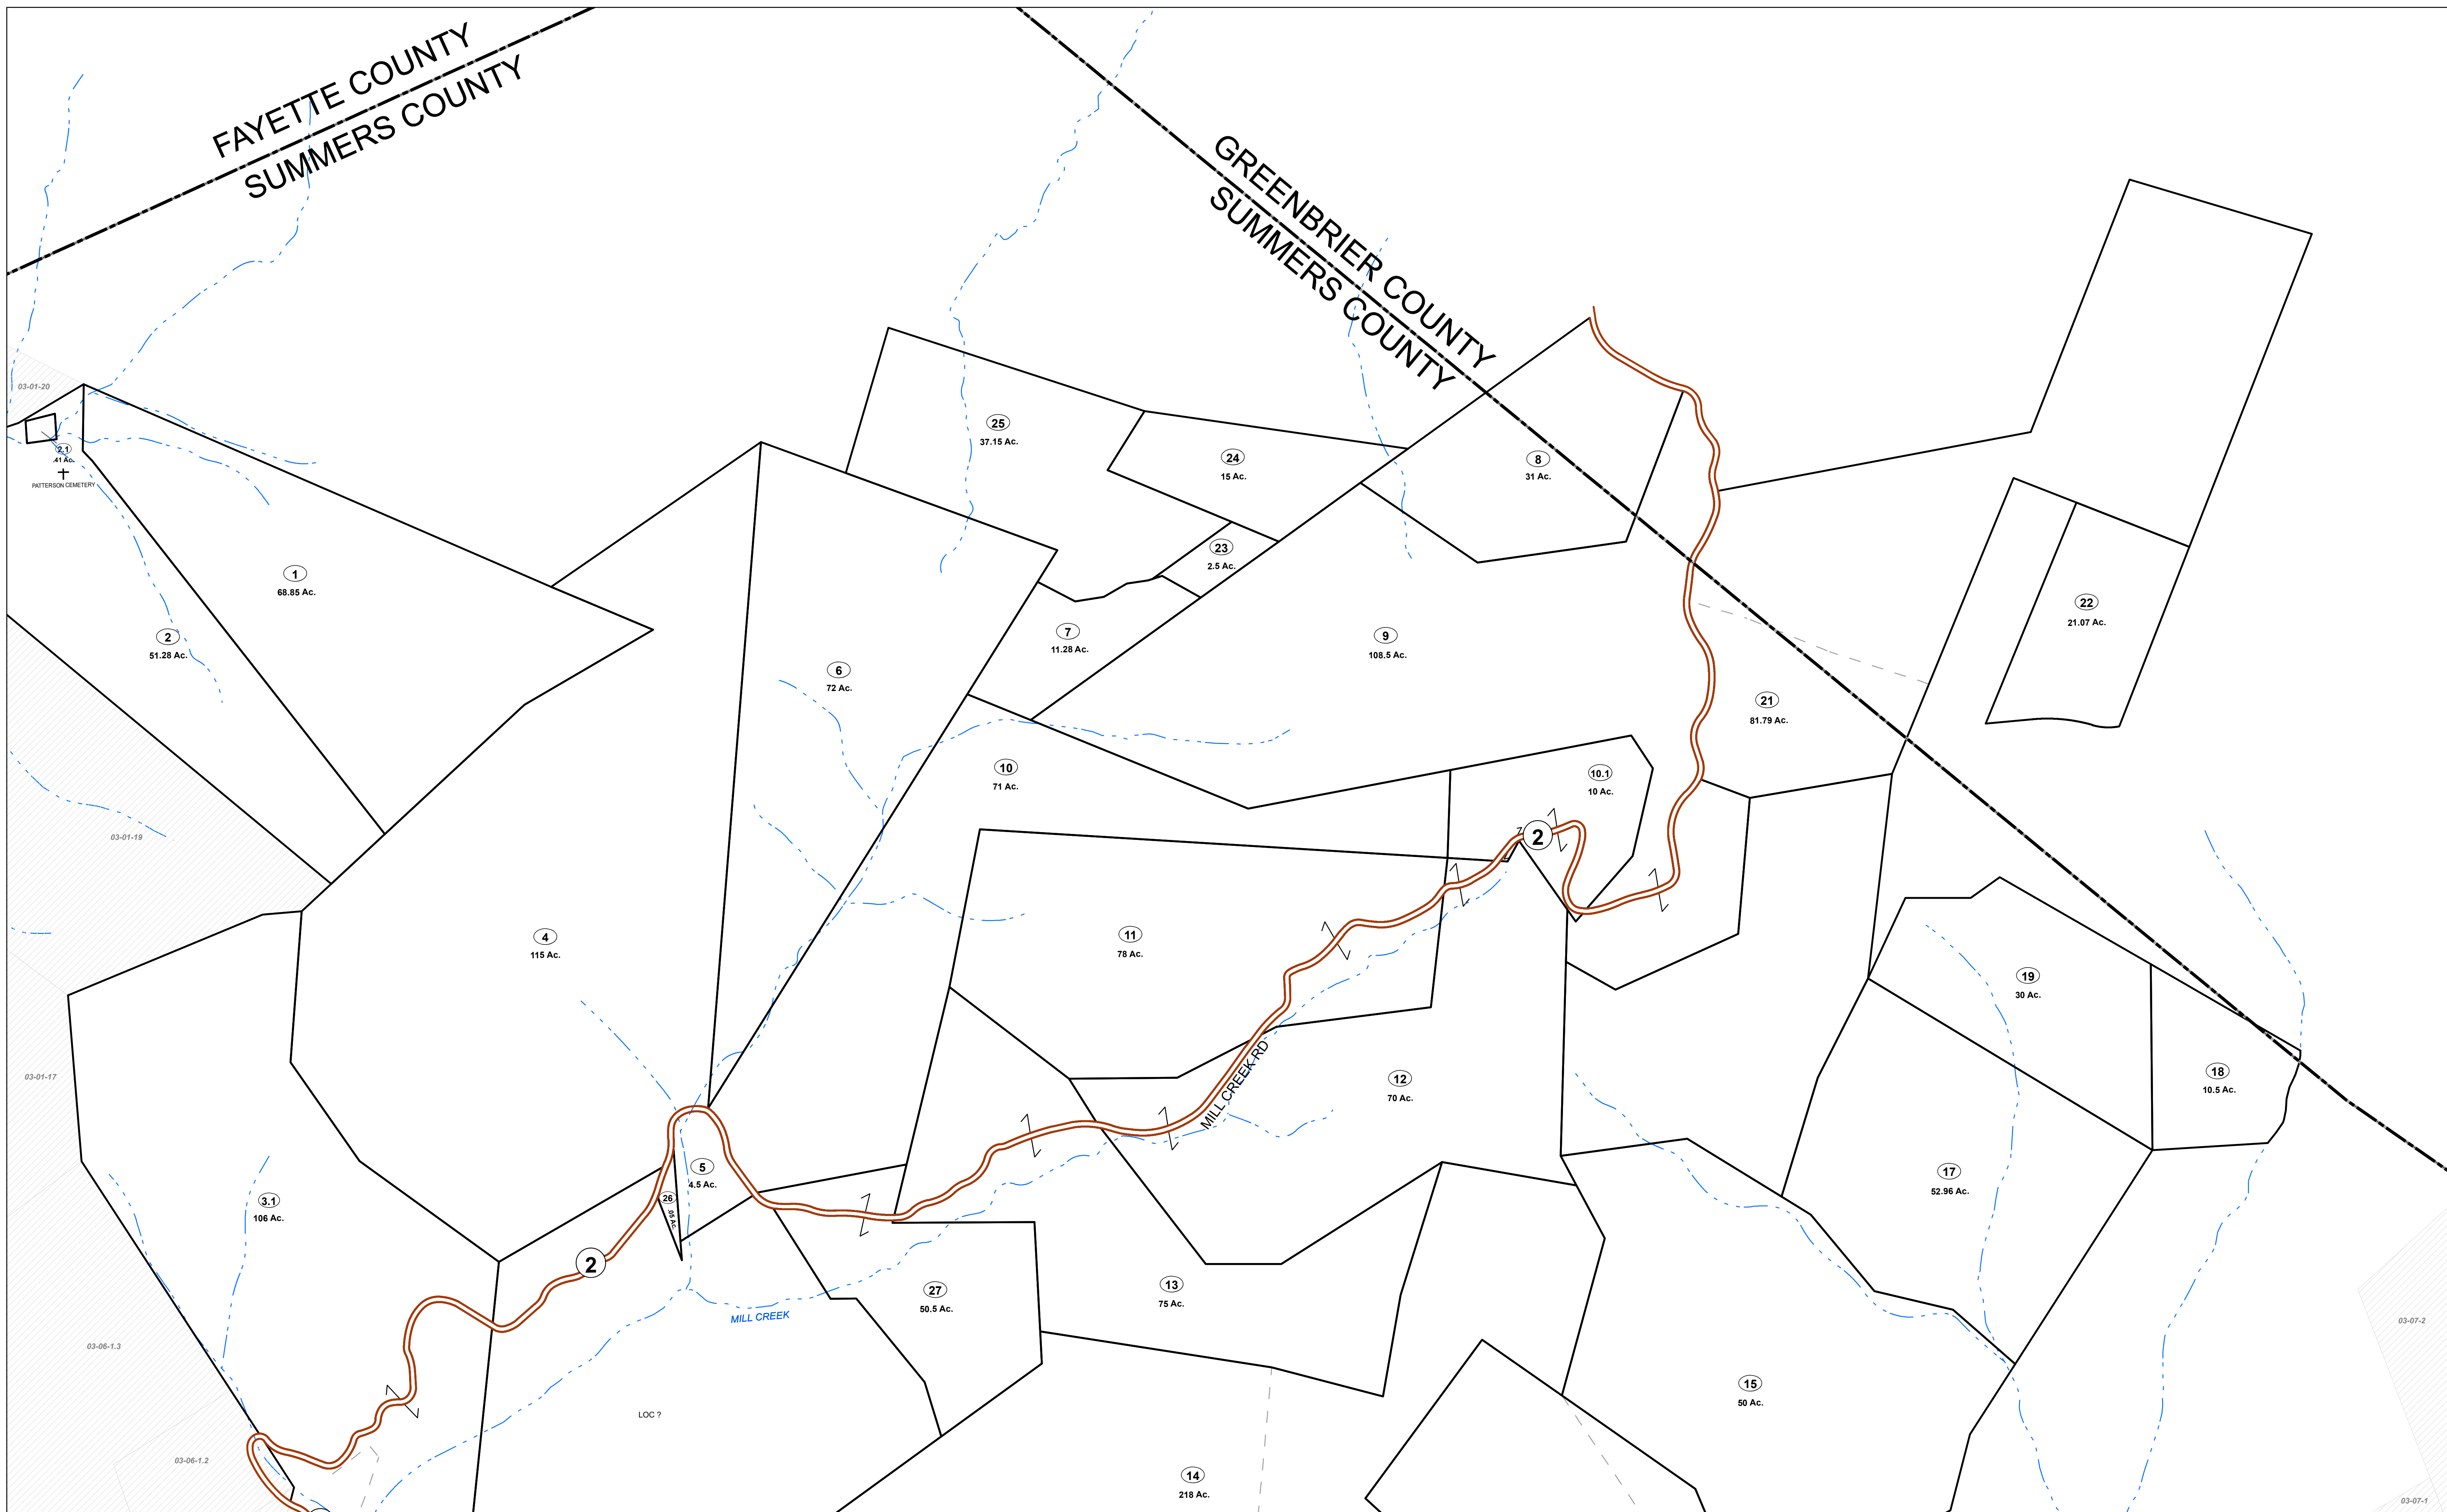

FAYETTE COUNTY  
SUMMERS COUNTY

GREENBRIER COUNTY  
SUMMERS COUNTY

FOR TAX PURPOSES ONLY

Prepared By:

Greg Vandall  
Summers County Assessor

Legend	
Property Line	Original Lot Line
Road Right of Way	Lot Number (15)
Corporation Line	Parcel Number (99)
District Line	Water
County Line	Railroad

GREEN SULPHUR DISTRICT

Map: 02

Date, Aerial Photography: 2003

Date, Map: 1/30/2019

Scale: 1" = 400'