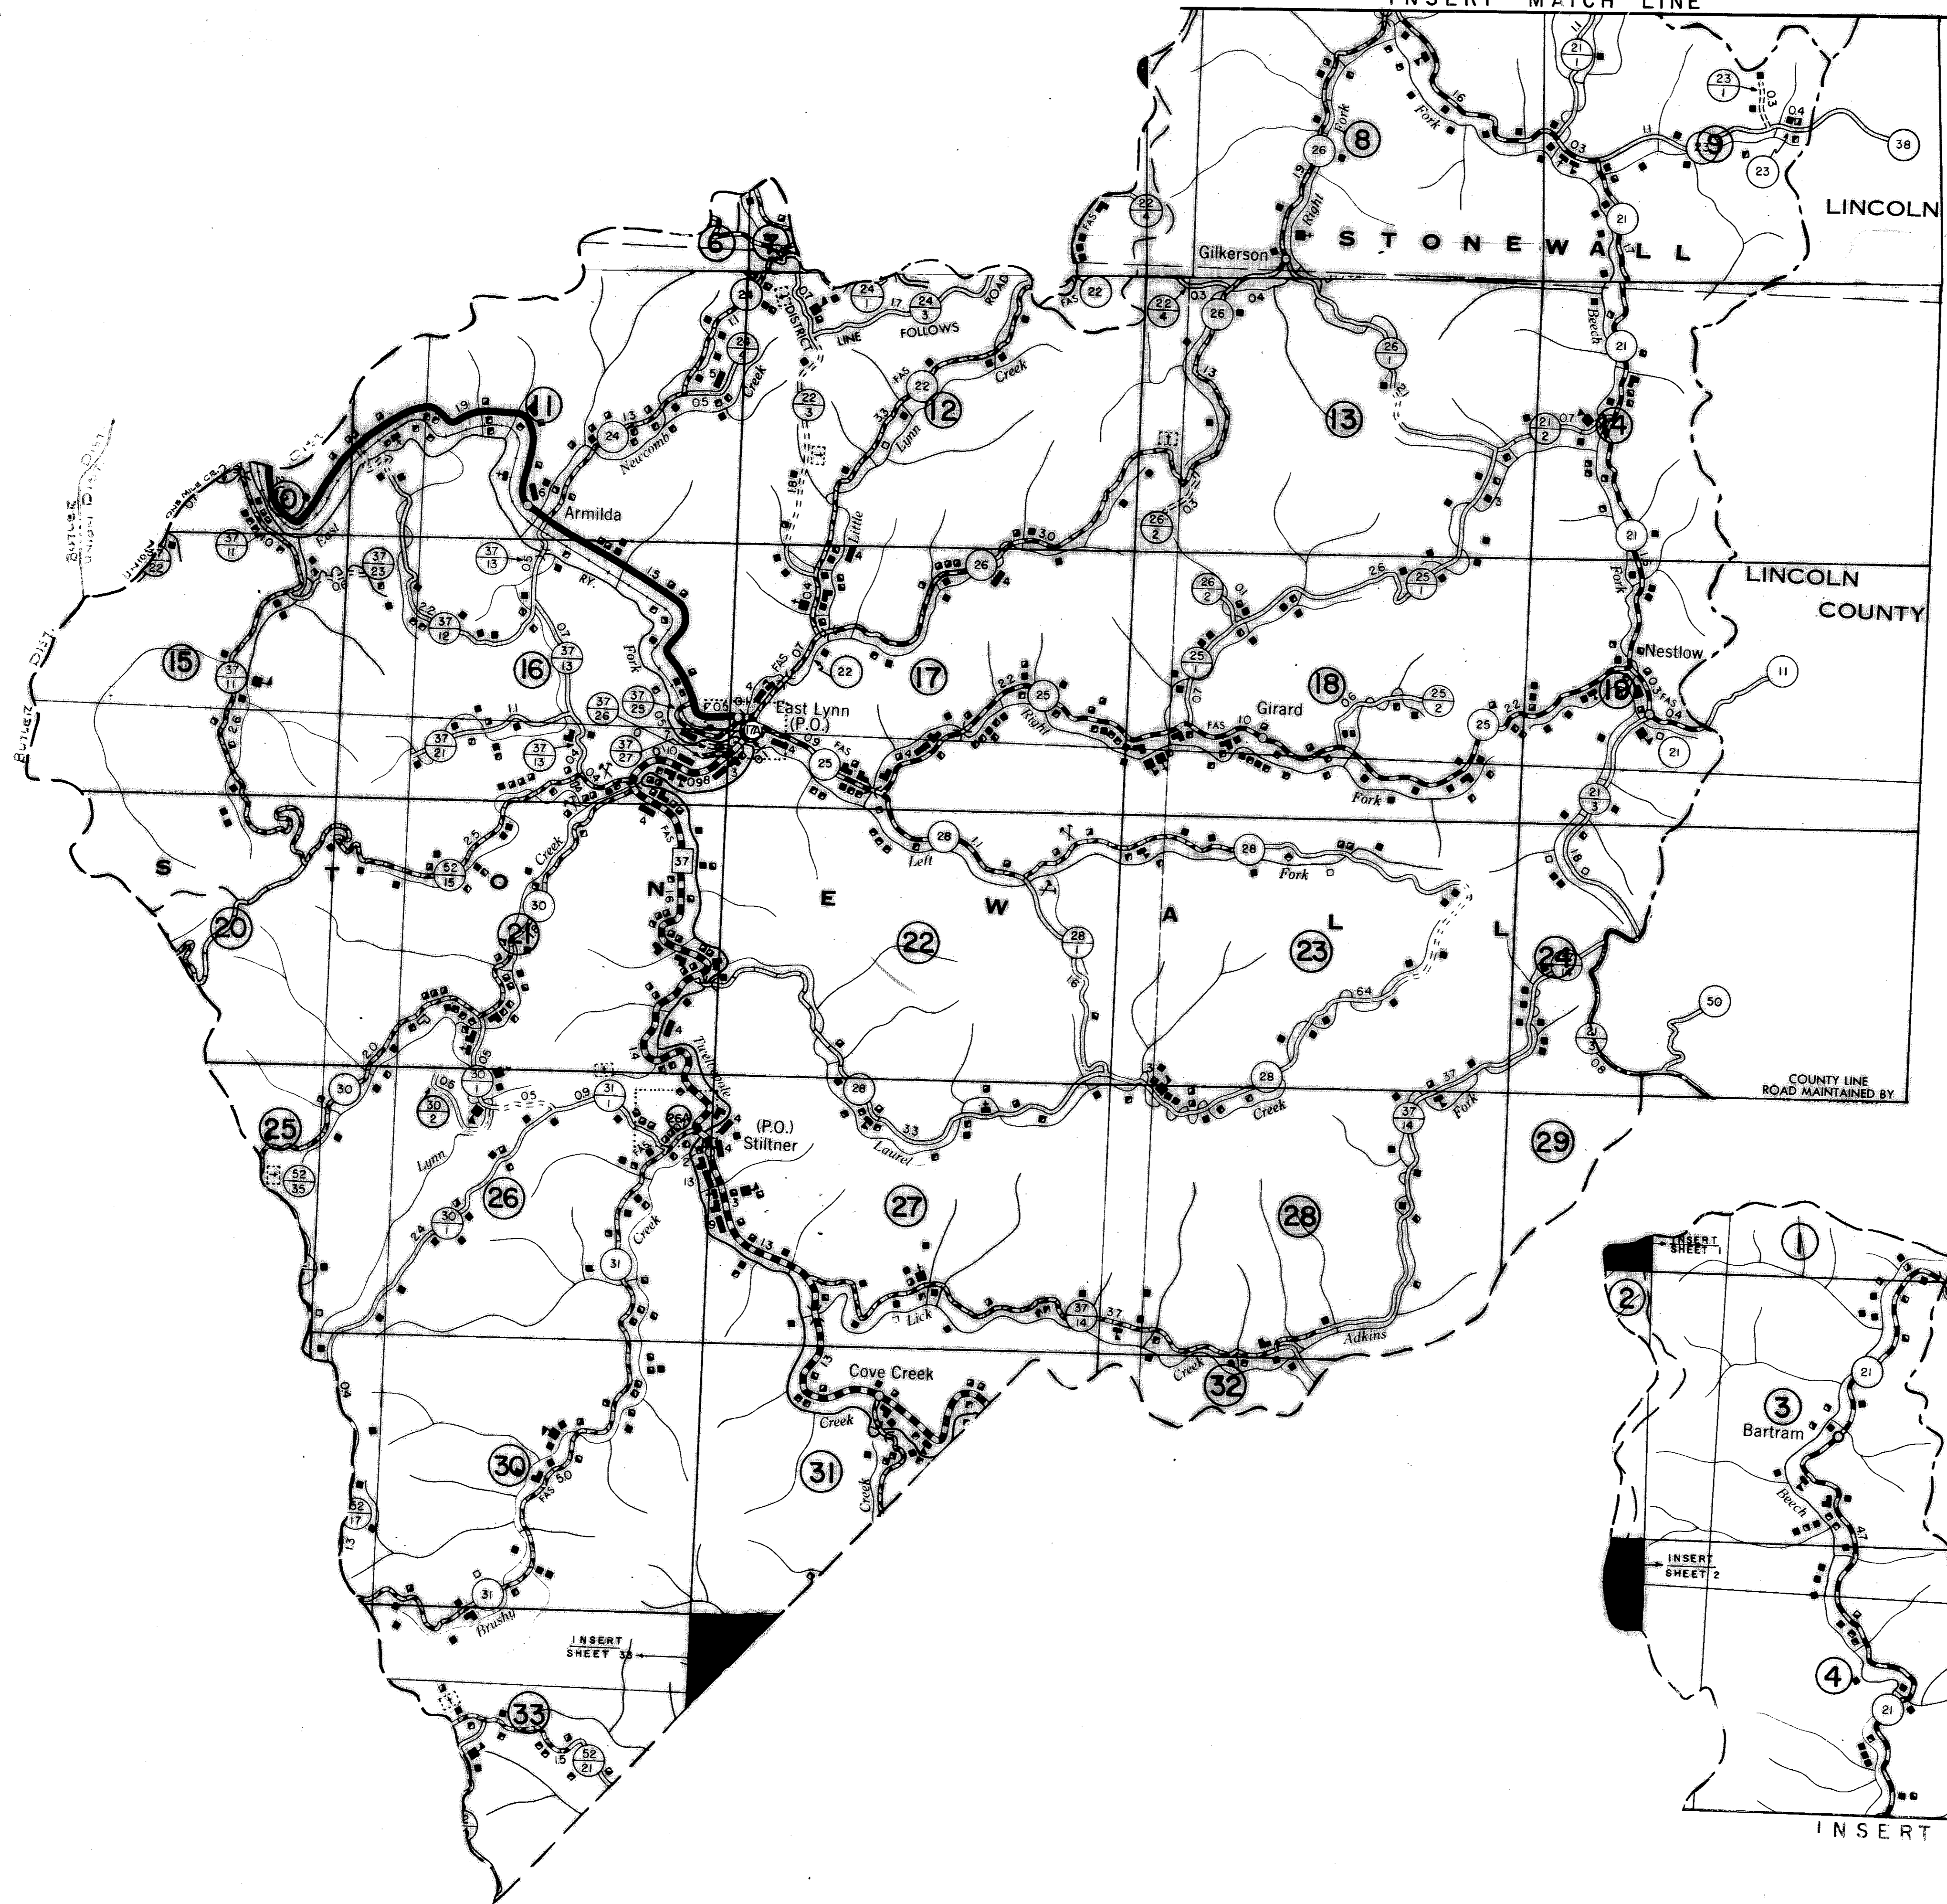

INSERT MATCH LINE

COUNTY LINE ROAD MAINTAINED BY

SHEET INDEX
 STONEWALL DISTRICT
 WAYNE COUNTY, WEST VA.