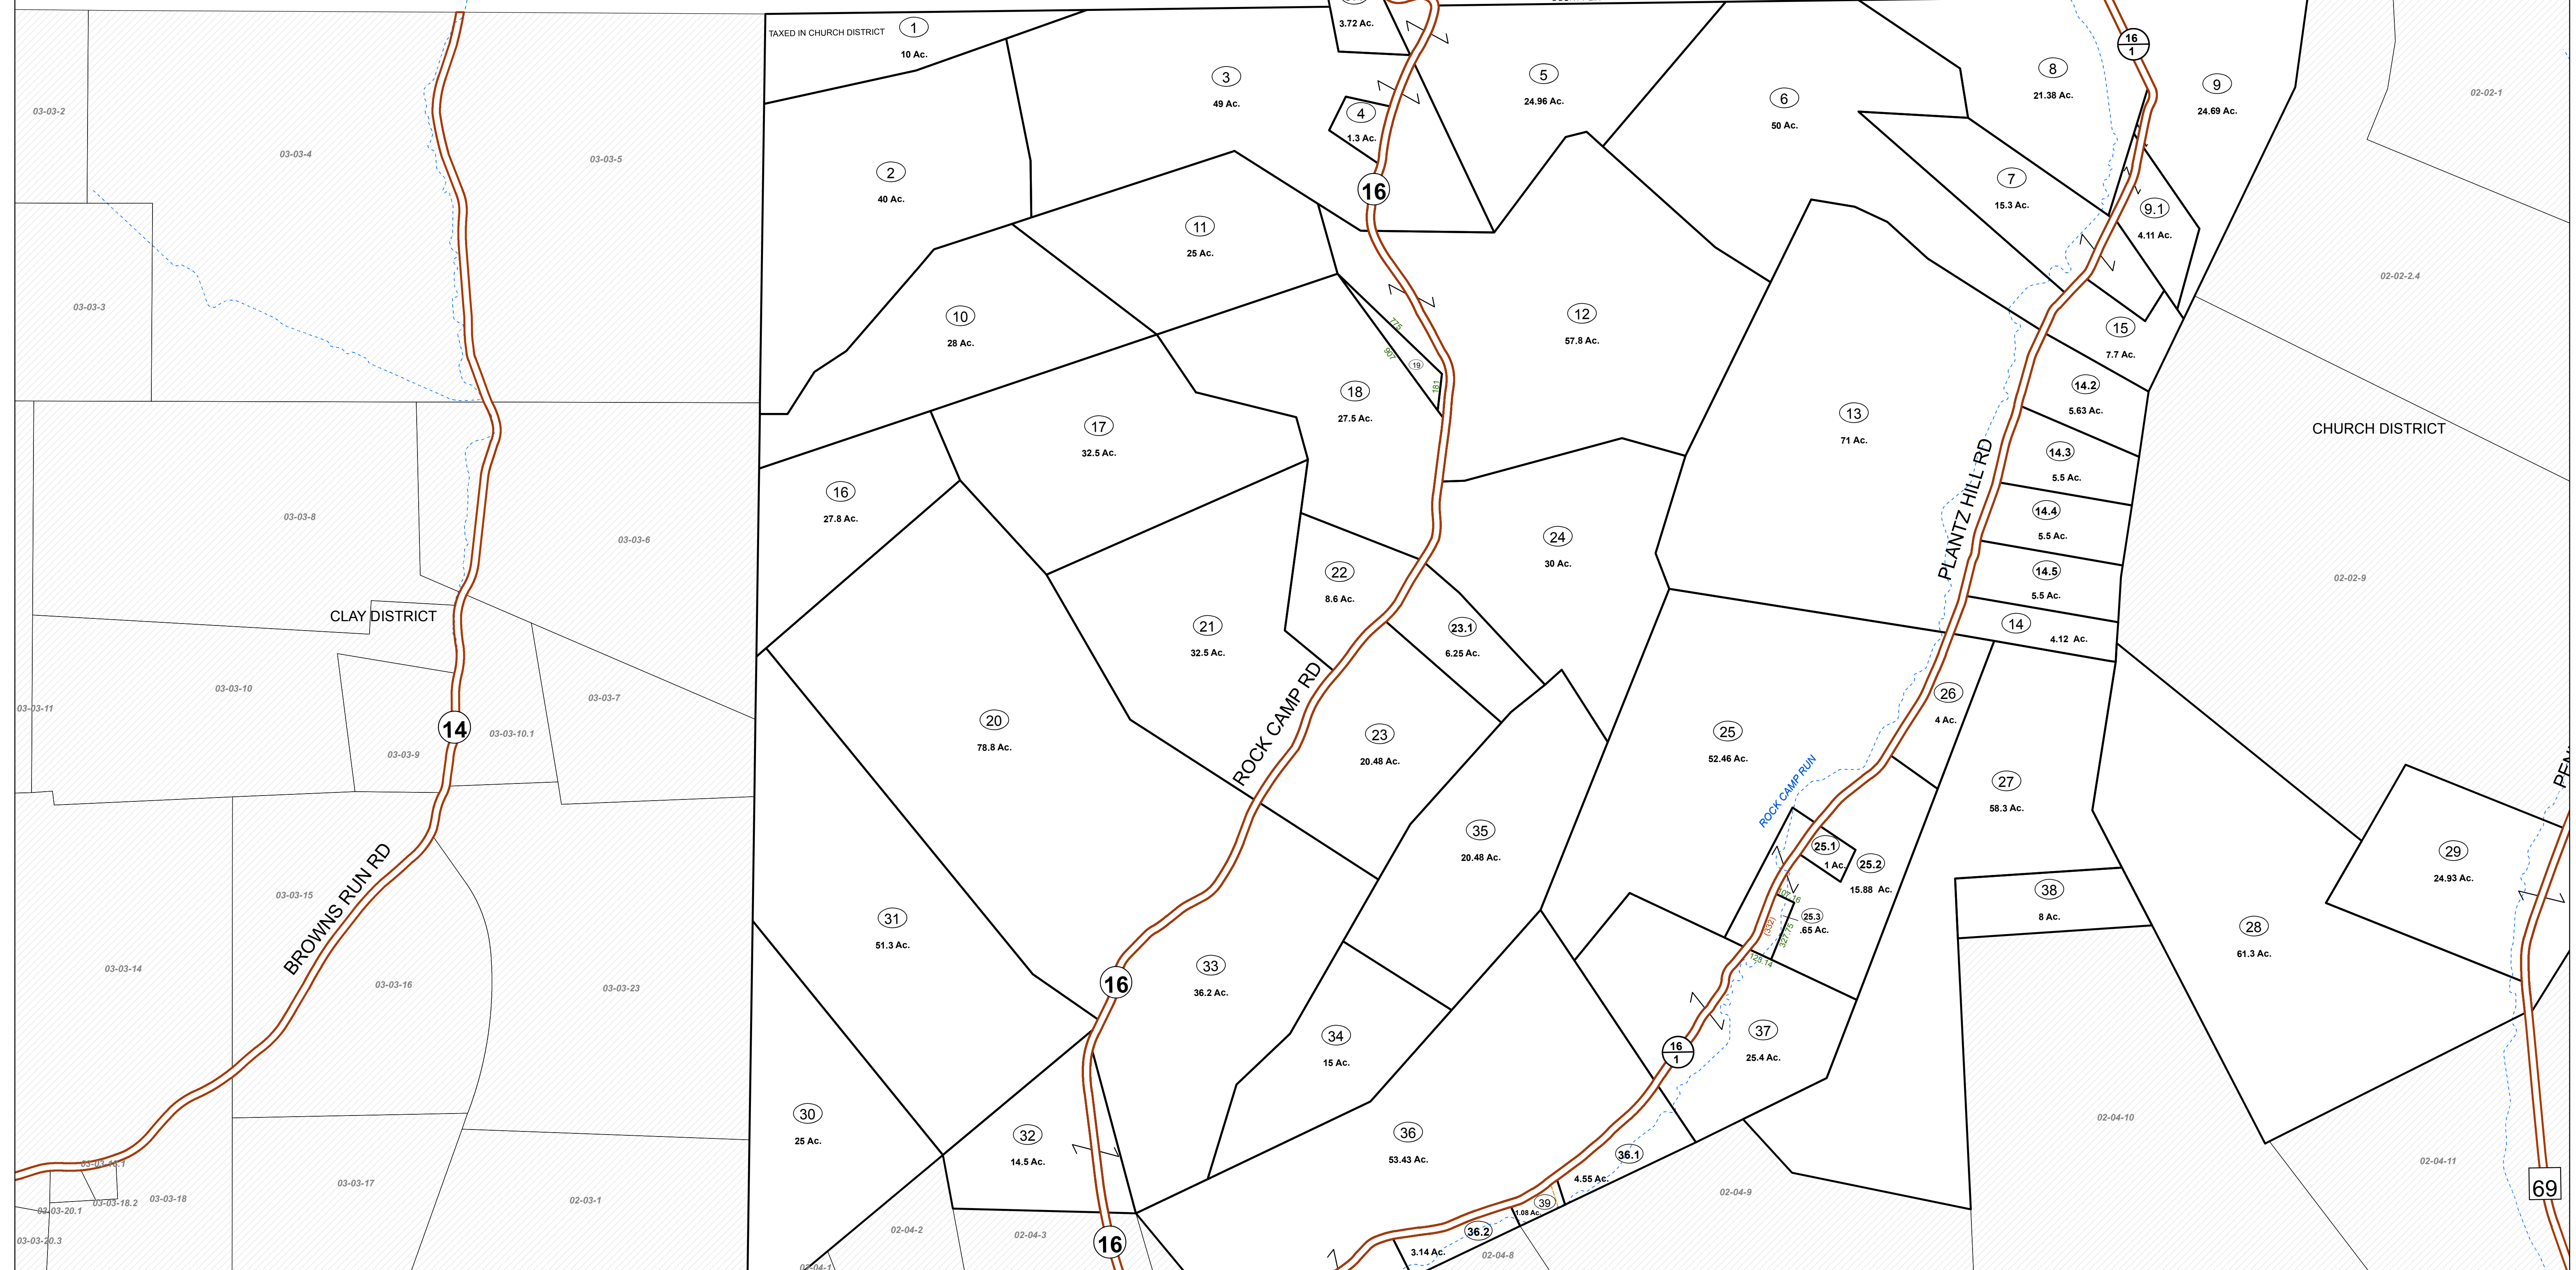

RENE COUNTY PENNSYLVANIA

RENE COUNTY PENNSYLVANIA

RENE COUNTY

FOR TAX PURPOSES ONLY
Prepared by Wetzel County, WV

Legend

Property Line	Original Lot Line
Road Right of Way	Lot Number (15)
Corporation Line	Parcel Number (99)
District Line	Water
County Line	Railroad

R	1	Revised 7/1/85	9	Revised 7/15/99	17
O	2	Revised 7/1/81	10	Revised 6/29/10	18
V	3	Revised 7/1/84	11	Revised 10/5/2011	19
J	4	Revised 7/1/87	12	Revised 01/25/2019	20
S	5	Revised 7/1/91	13		21
I	6	Revised 12/1/96	14		22
O	7	Revised 6/1/05	15		23
N	8	Revised 10/1/07	16		24

STATE OF WEST VIRGINIA
COUNTY OF WETZEL
Office of Assessor

CHURCH DISTRICT
SHEET 01

Date, Map: Jan 2019
Scale: 1" = 400'