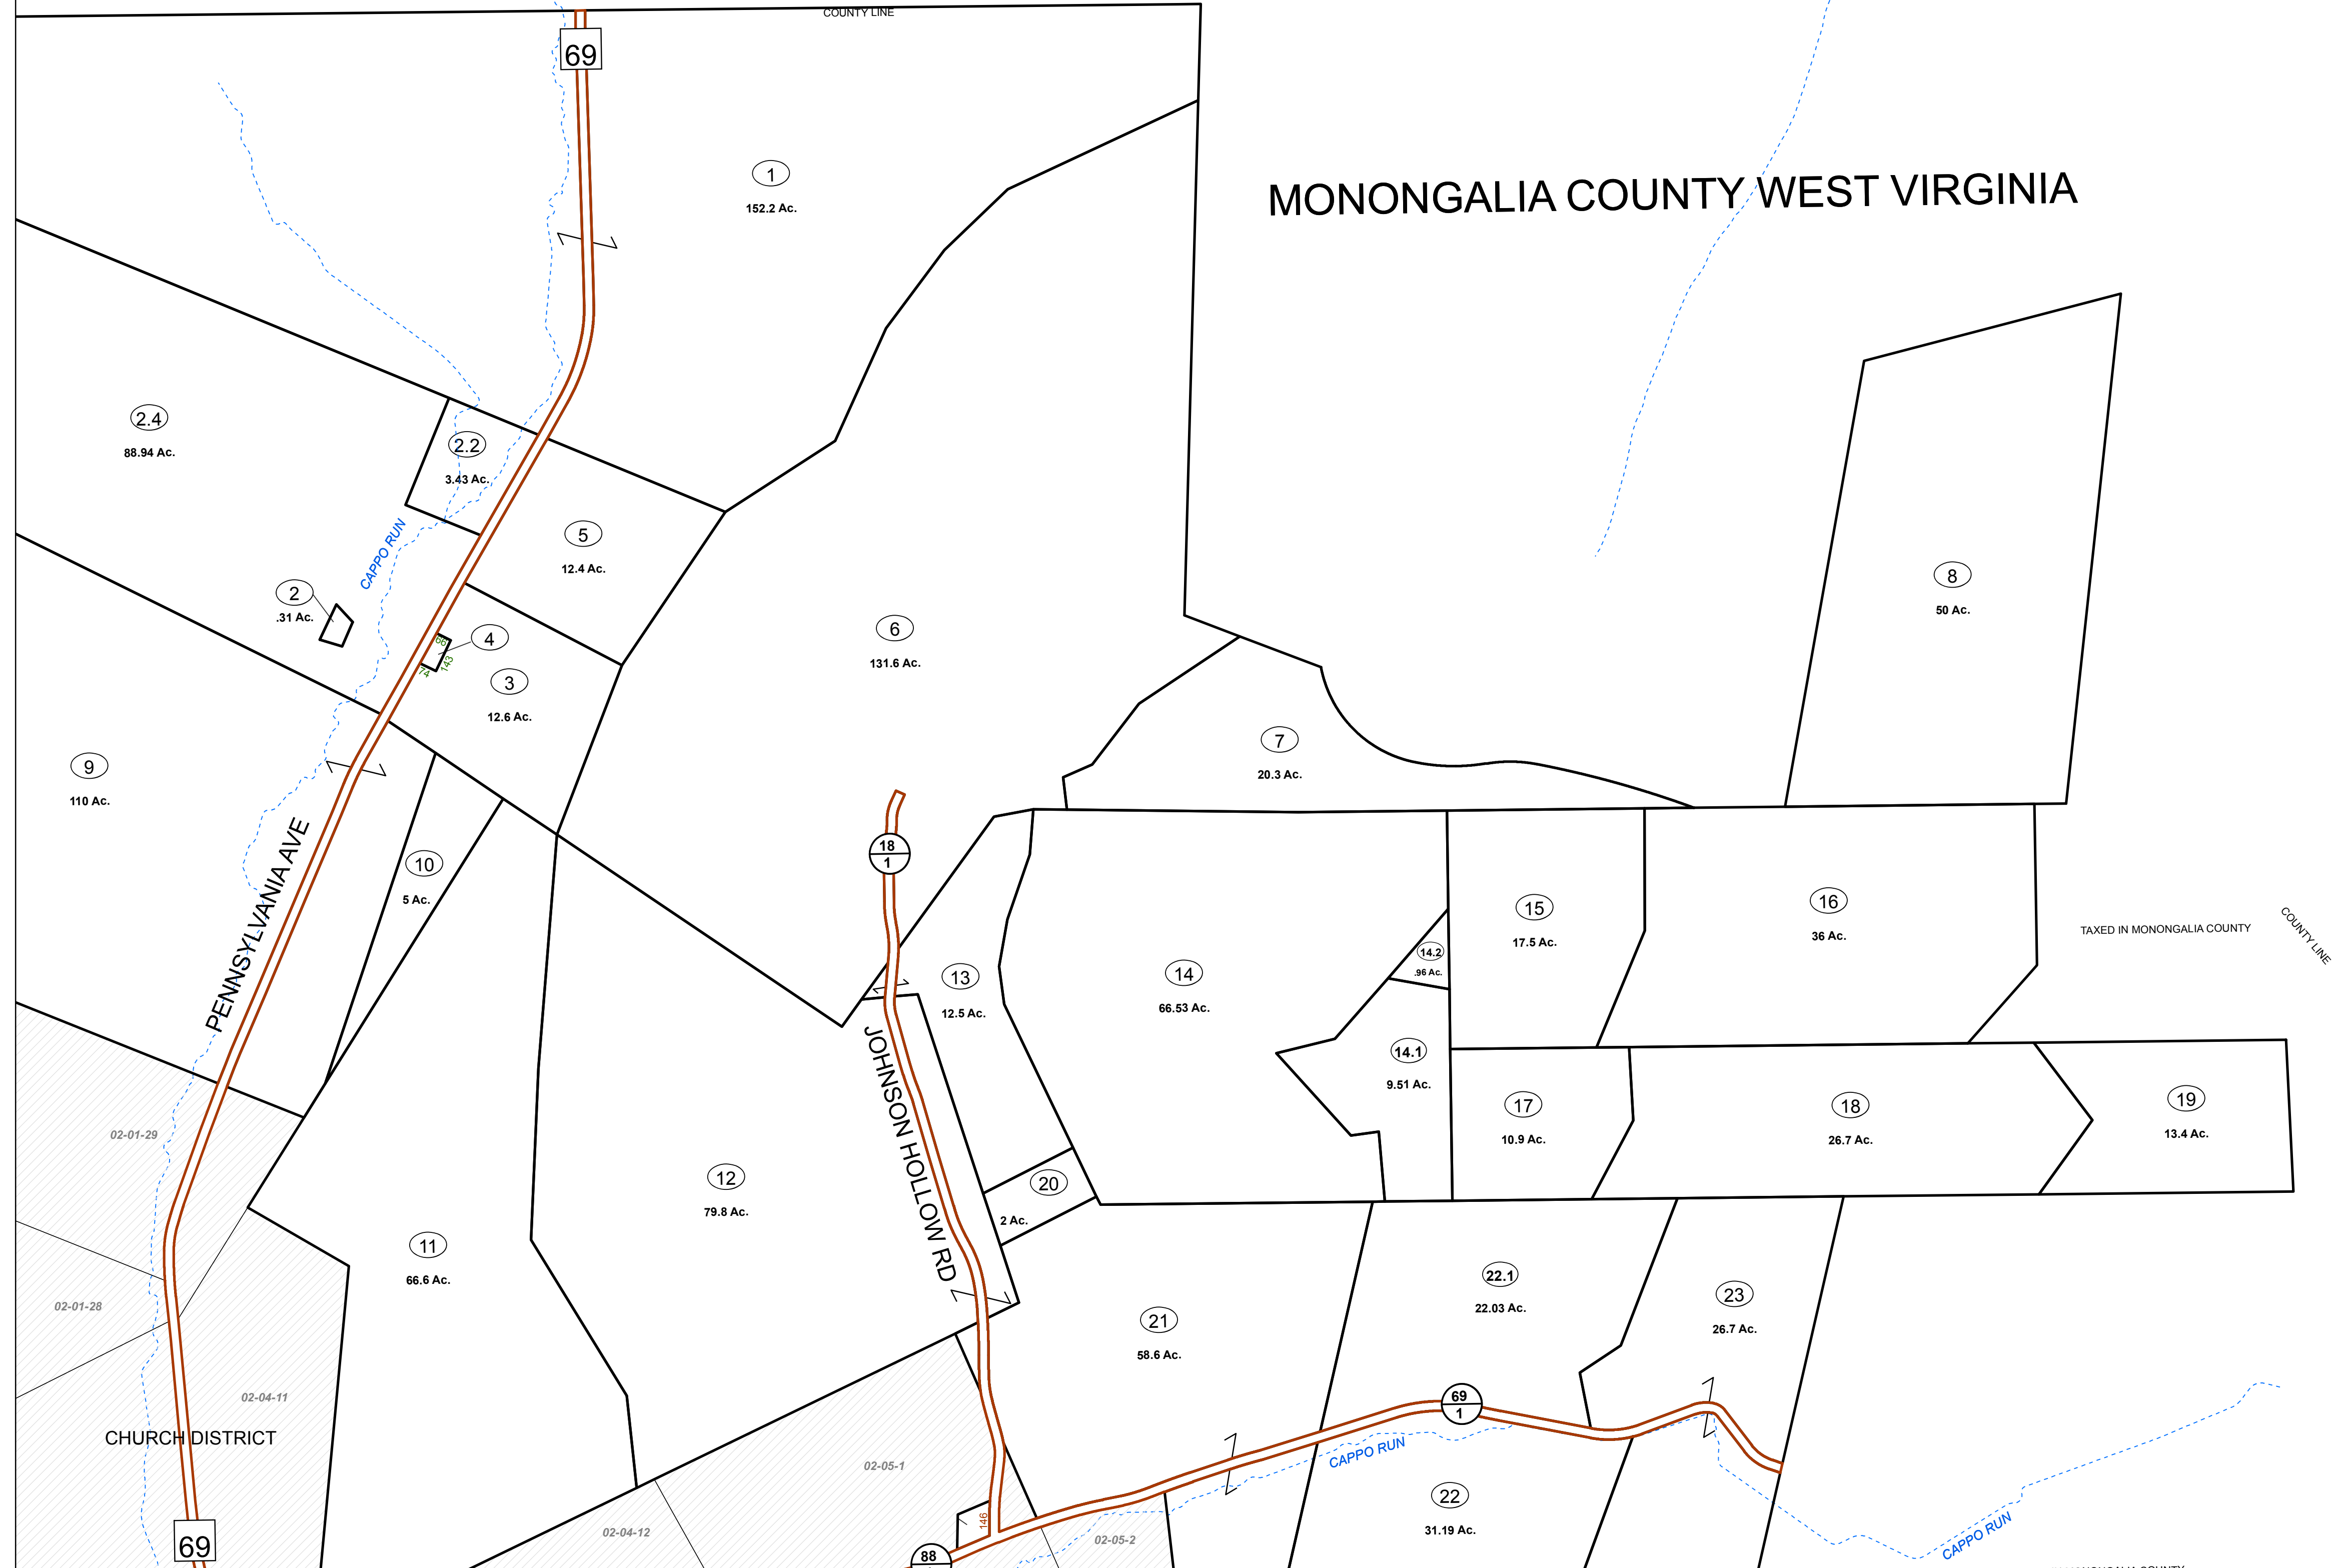

E COUNTY PENNSYLVANIA

MONONGALIA COUNTY WEST VIRGINIA

FOR TAX PURPOSES ONLY
Prepared by Wetzel County, WV

Legend

Property Line	Original Lot Line
Road Right of Way	Lot Number (15)
Corporation Line	Parcel Number (99)
District Line	Water
County Line	Railroad

R	1	Revised 7/1/85	9	Revised 7/15/99	17	
O	2	Revised 7/1/81	10	Revised 6/29/10	18	
V	3	Revised 7/1/84	11	Revised 10/5/2011	19	
I	4	Revised 7/1/87	12	Revised 01/25/2019	20	
S	5	Revised 7/1/91	13		21	
J	6	Revised 12/1/96	14		22	
O	7	Revised 6/1/05	15		23	
N	8	Revised 10/1/07	16		24	

STATE OF WEST VIRGINIA
COUNTY OF WETZEL
Office of Assessor

CHURCH DISTRICT
SHEET 02

Date, Map: Jan 2019
Scale: 1" = 400'