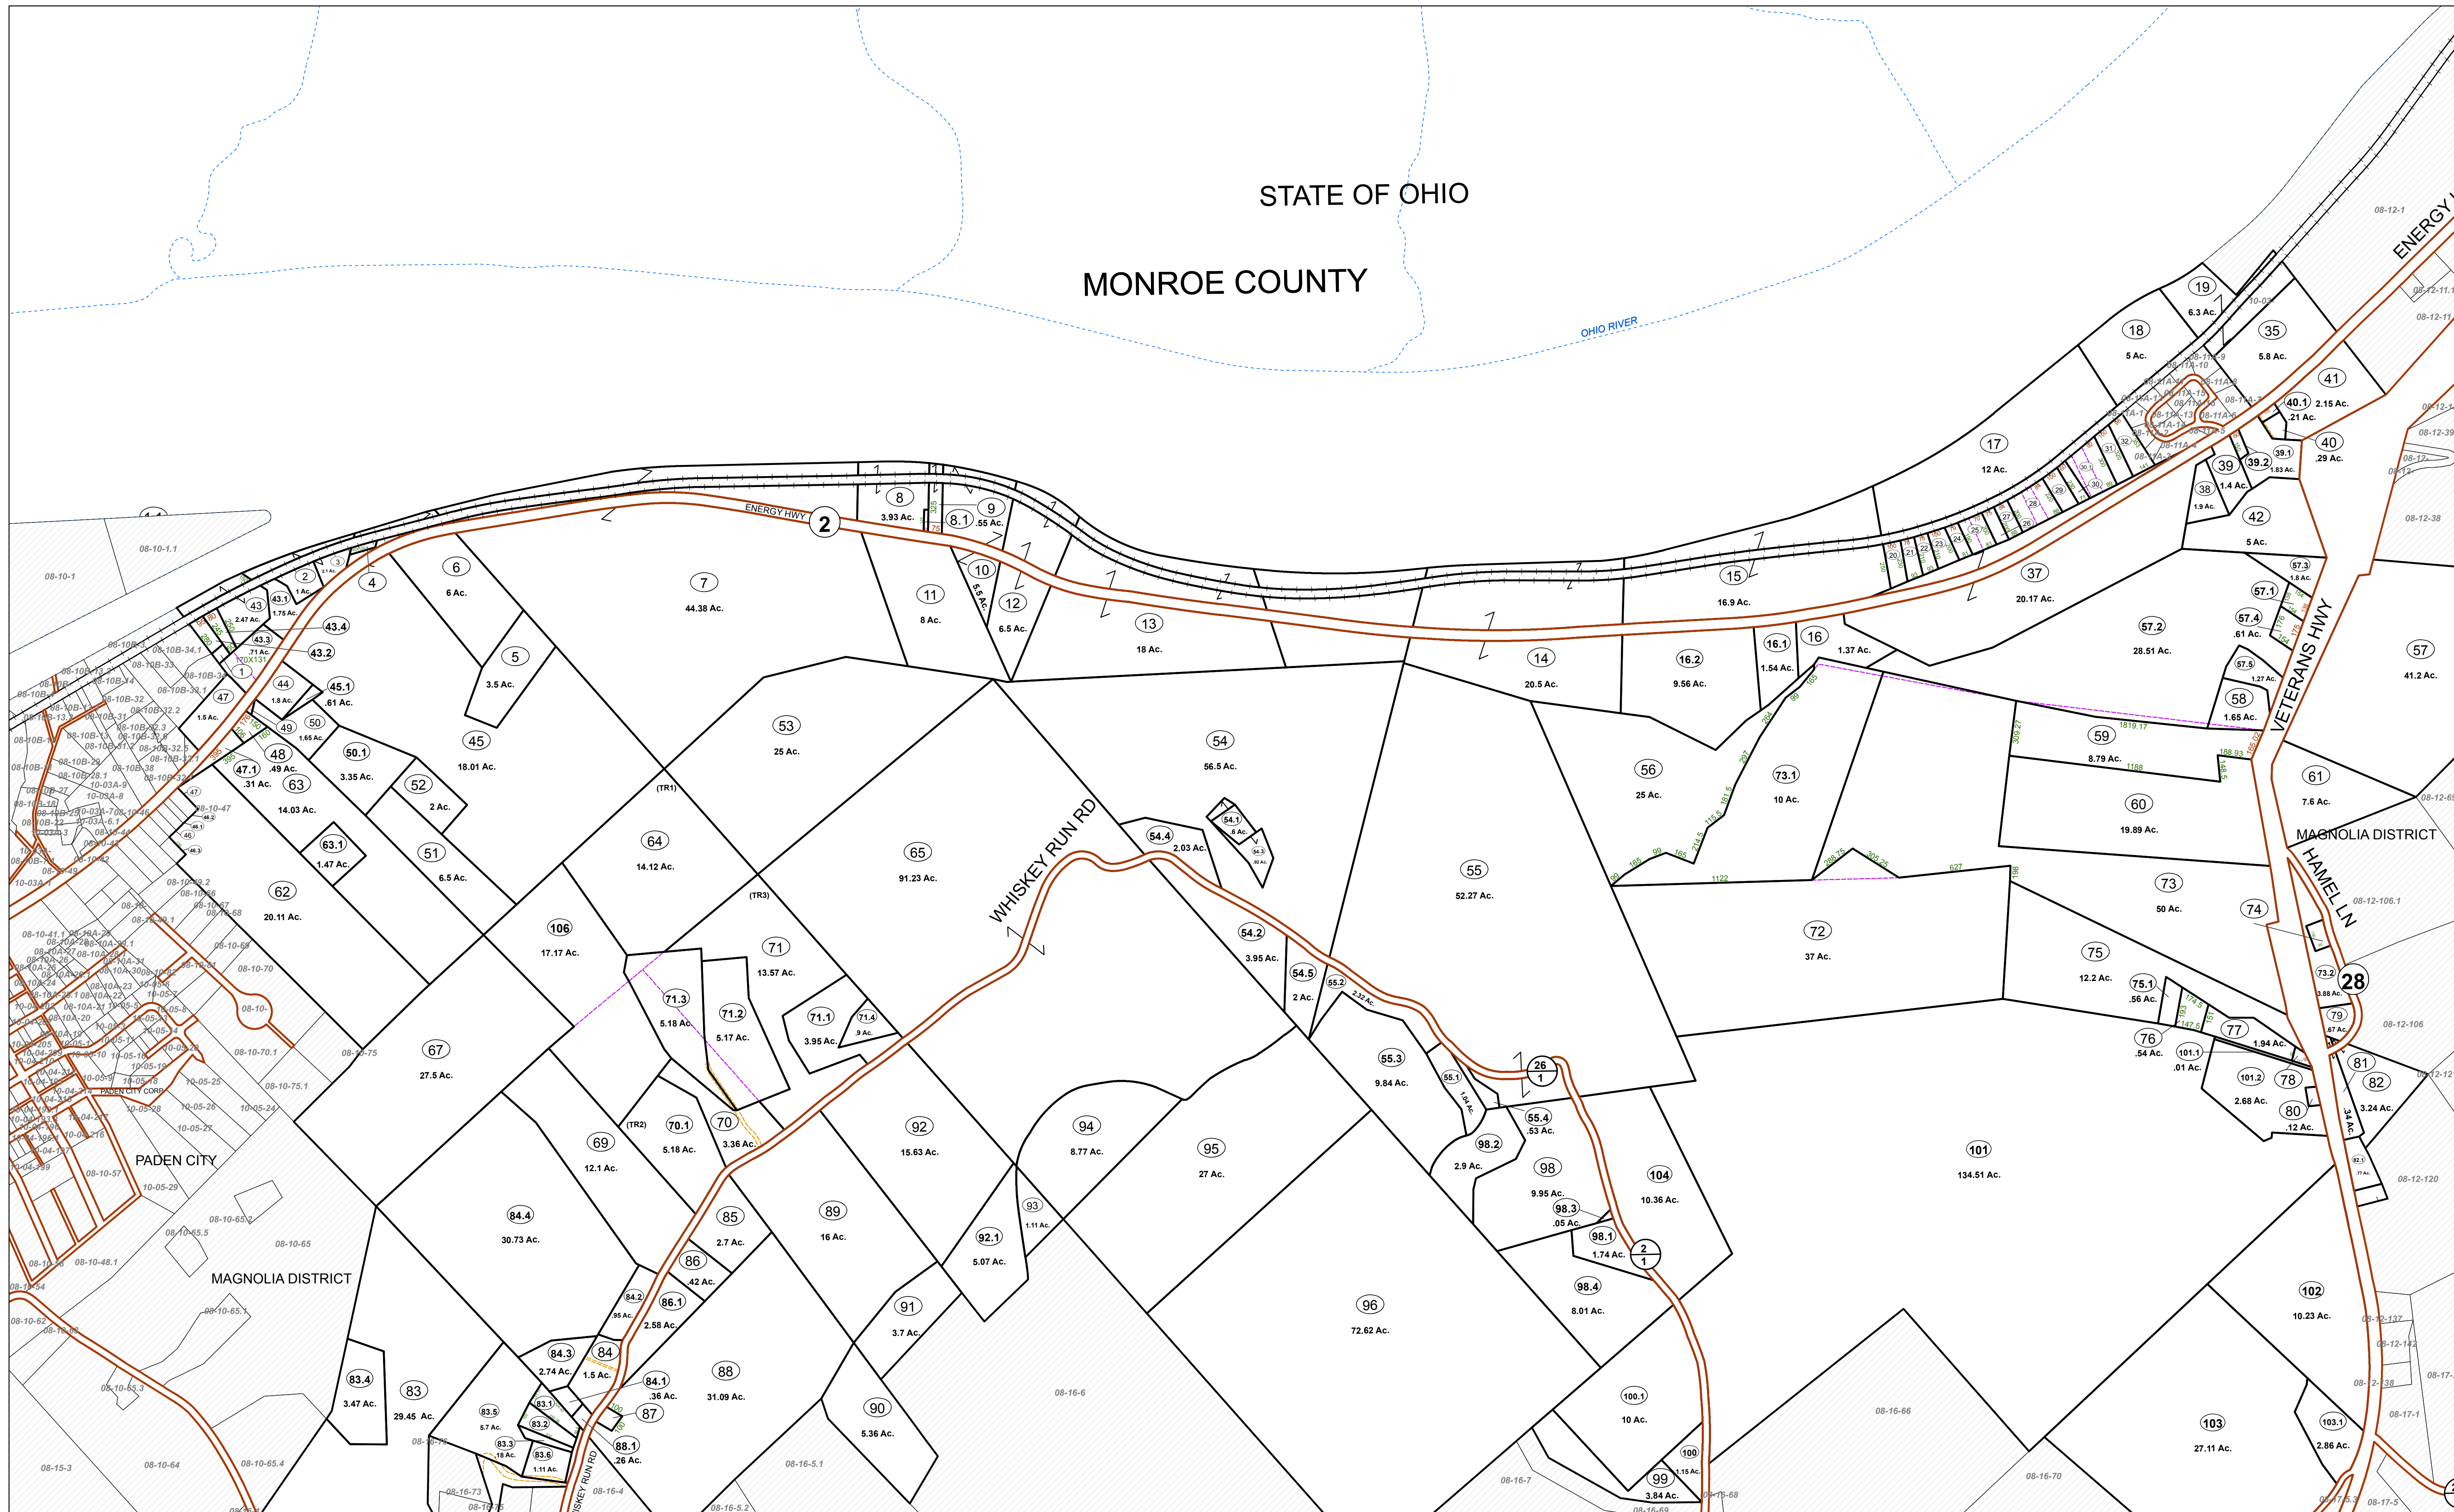

STATE OF OHIO
MONROE COUNTY

FOR TAX PURPOSES ONLY
Prepared by Wetzel County, WV

Legend

Property Line	Original Lot Line	Water
Road Right of Way	Lot Number (15)	Railroad
Corporation Line	Parcel Number (99)	
District Line		
County Line		

R	11 Revised 7/1/85	9 Revised 7/15/99	17
0	2 Revised 7/1/81	10 Revised 6/29/10	18
V	3 Revised 7/1/84	11 Revised 08/5/2011	19
I	4 Revised 7/1/87	12 Revised 01/25/2019	20
S	5 Revised 7/1/91	13	21
I	6 Revised 12/1/96	14	22
O	7 Revised 6/1/05	15	23
N	8 Revised 10/1/07	16	24

STATE OF WEST VIRGINIA
COUNTY OF WETZEL
Office of Assessor

MAGNOLIA DISTRICT
SHEET 11

Date, Map: Jan 2019
Scale: 1" = 400'