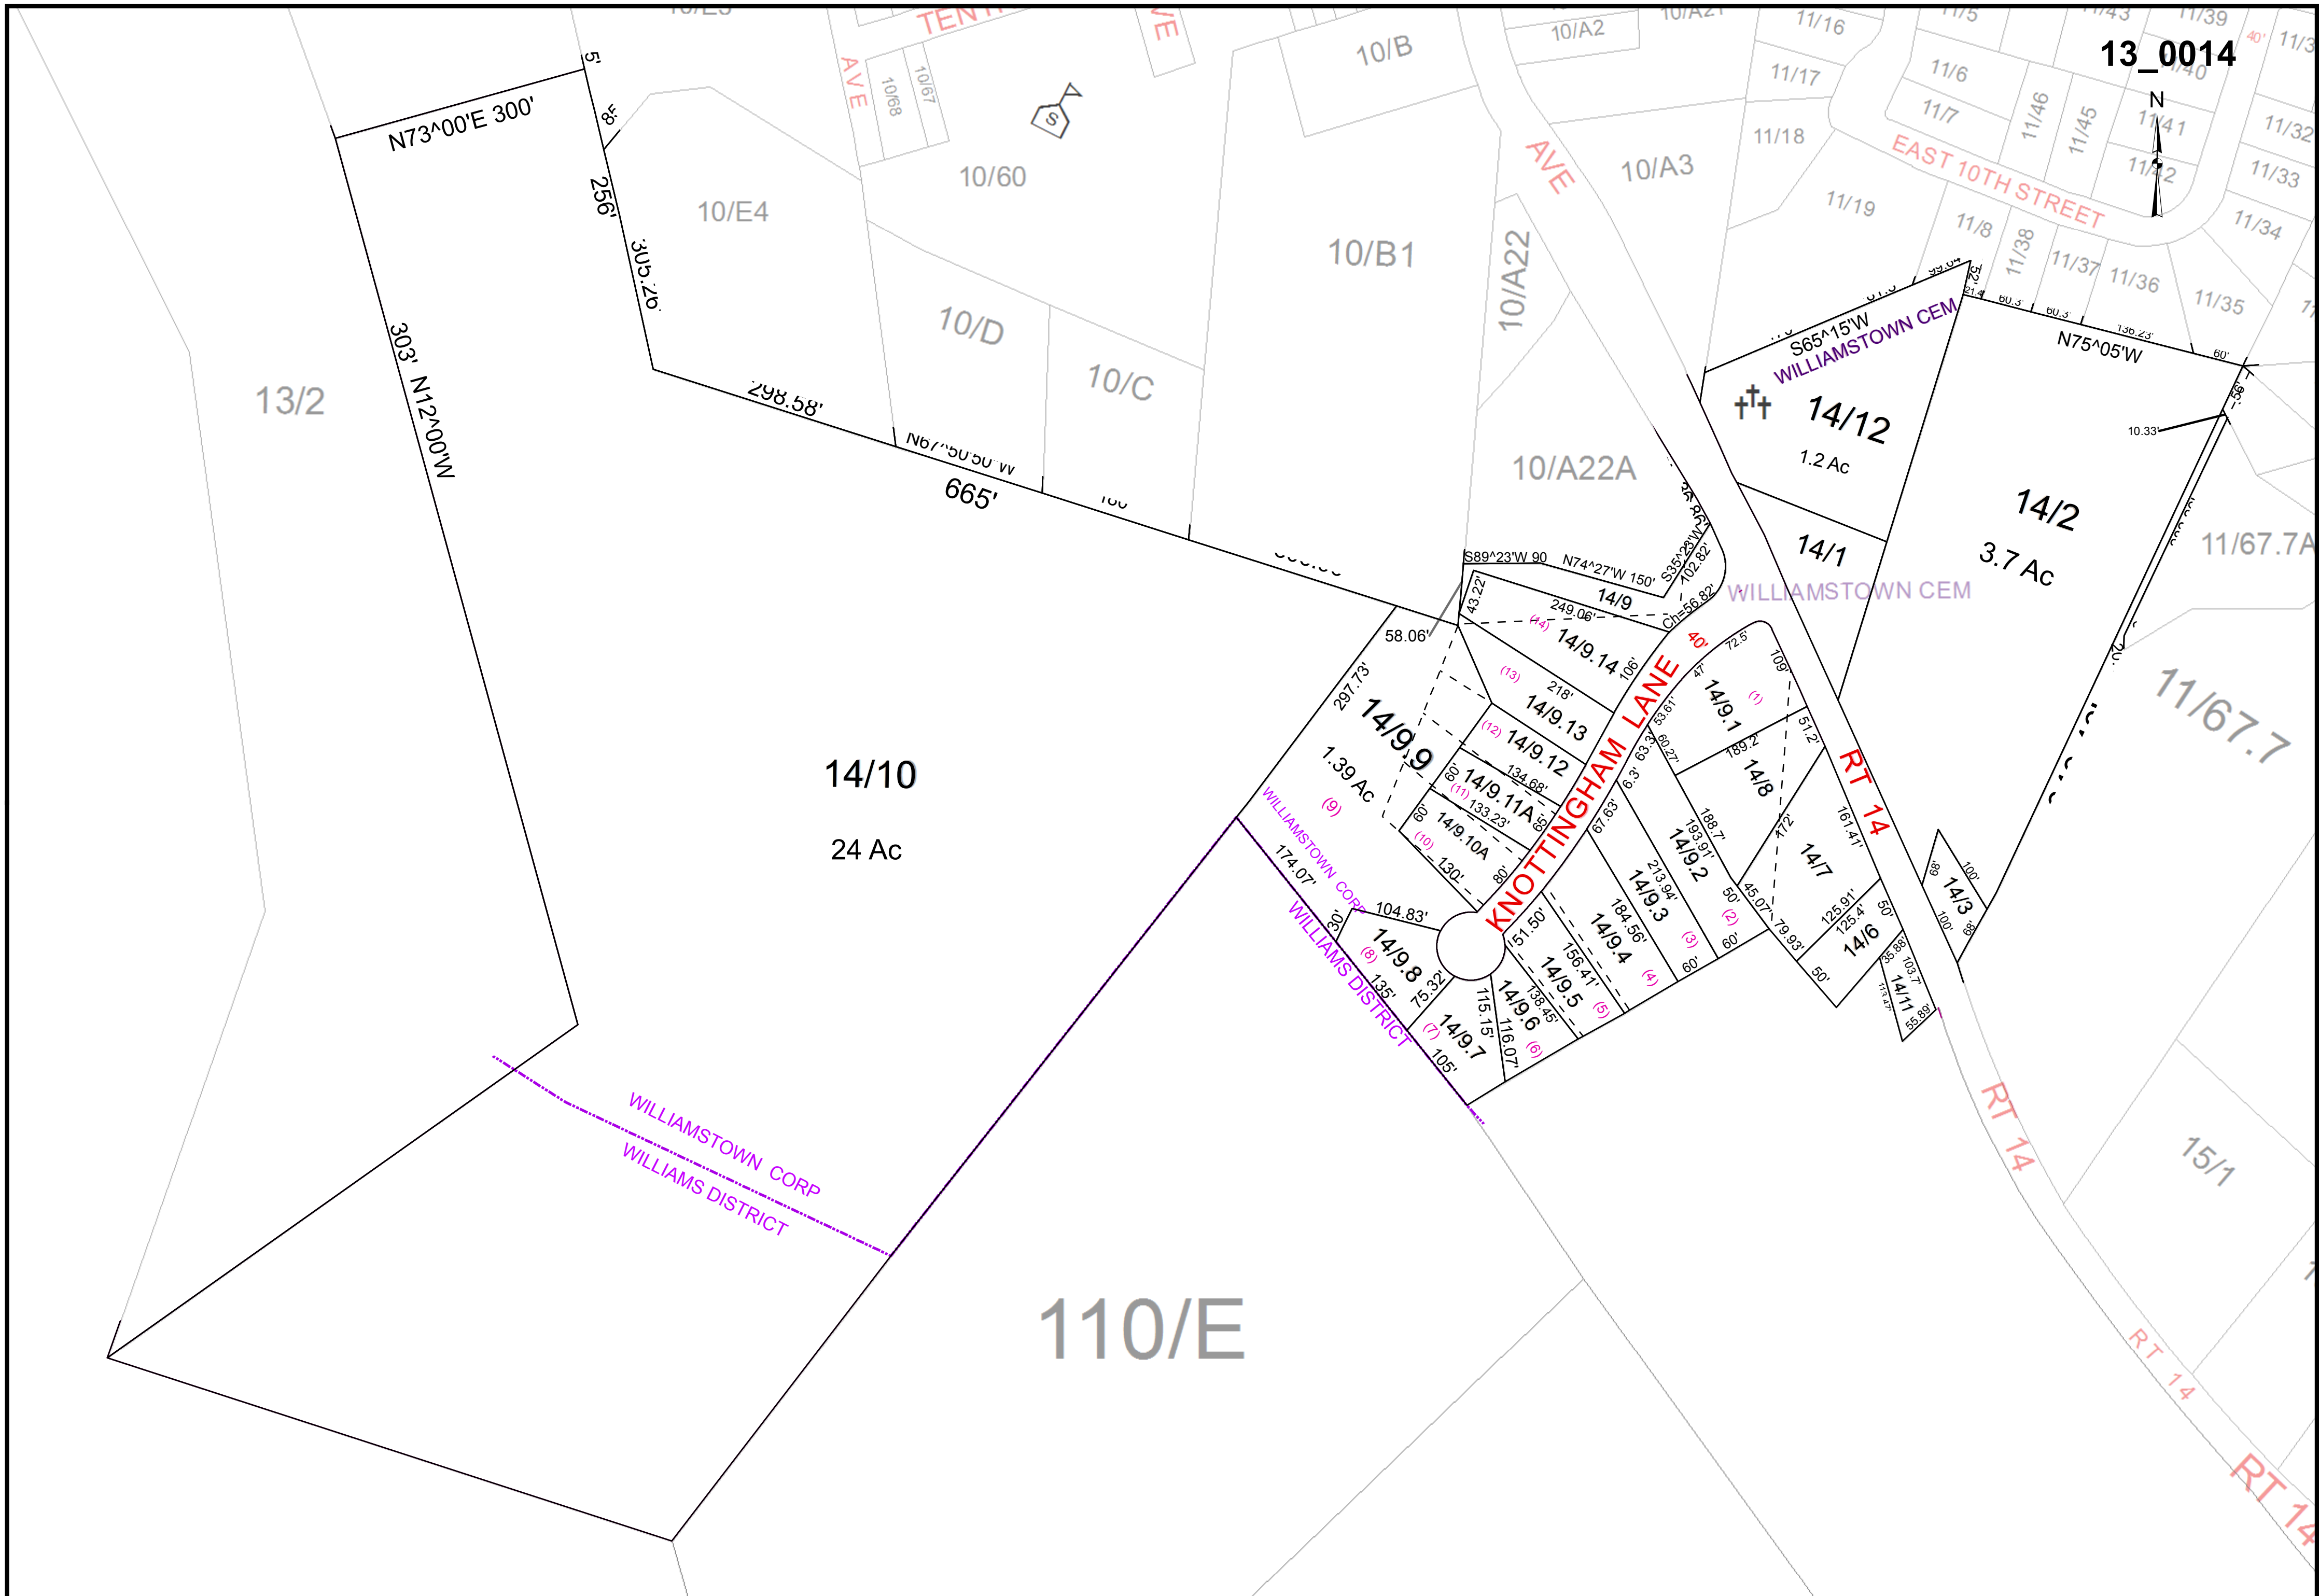

13_0014

For Tax Purposes Only	50	50	17
	50	21	17
	50	50	19

Legend			
- - -	Deed lot Number	(15)	District_Lines
—	Property	10/8	CEMT.
—	Map and Parcel #	10/8	LIBRARY
—	Railroad Right of Way	(9)	AIRPORT
—	Road and Railroad RW	(10)	CHURCH
—	Road Easement	(11)	FIRE STATION
—	Road Right of Way	(12)	
	HOSPITAL		
	POST OFFICE		
	SCHOOL		

Revisions		
1	7	13
2	8	14
3	9	15
4	10	16
5	11	17
6	12	18

WOOD COUNTY
STATE OF WEST VIRGINIA
Office of Assessor

District SUBDIVISION
13 - WILLIAMSTOWN FIELDS @ LITTE RUN FARMS
SHEET NO: 21
Date, Aerial Photography: 2003 Date, Map: Jan 26, 2016
0 25 50 100 Feet