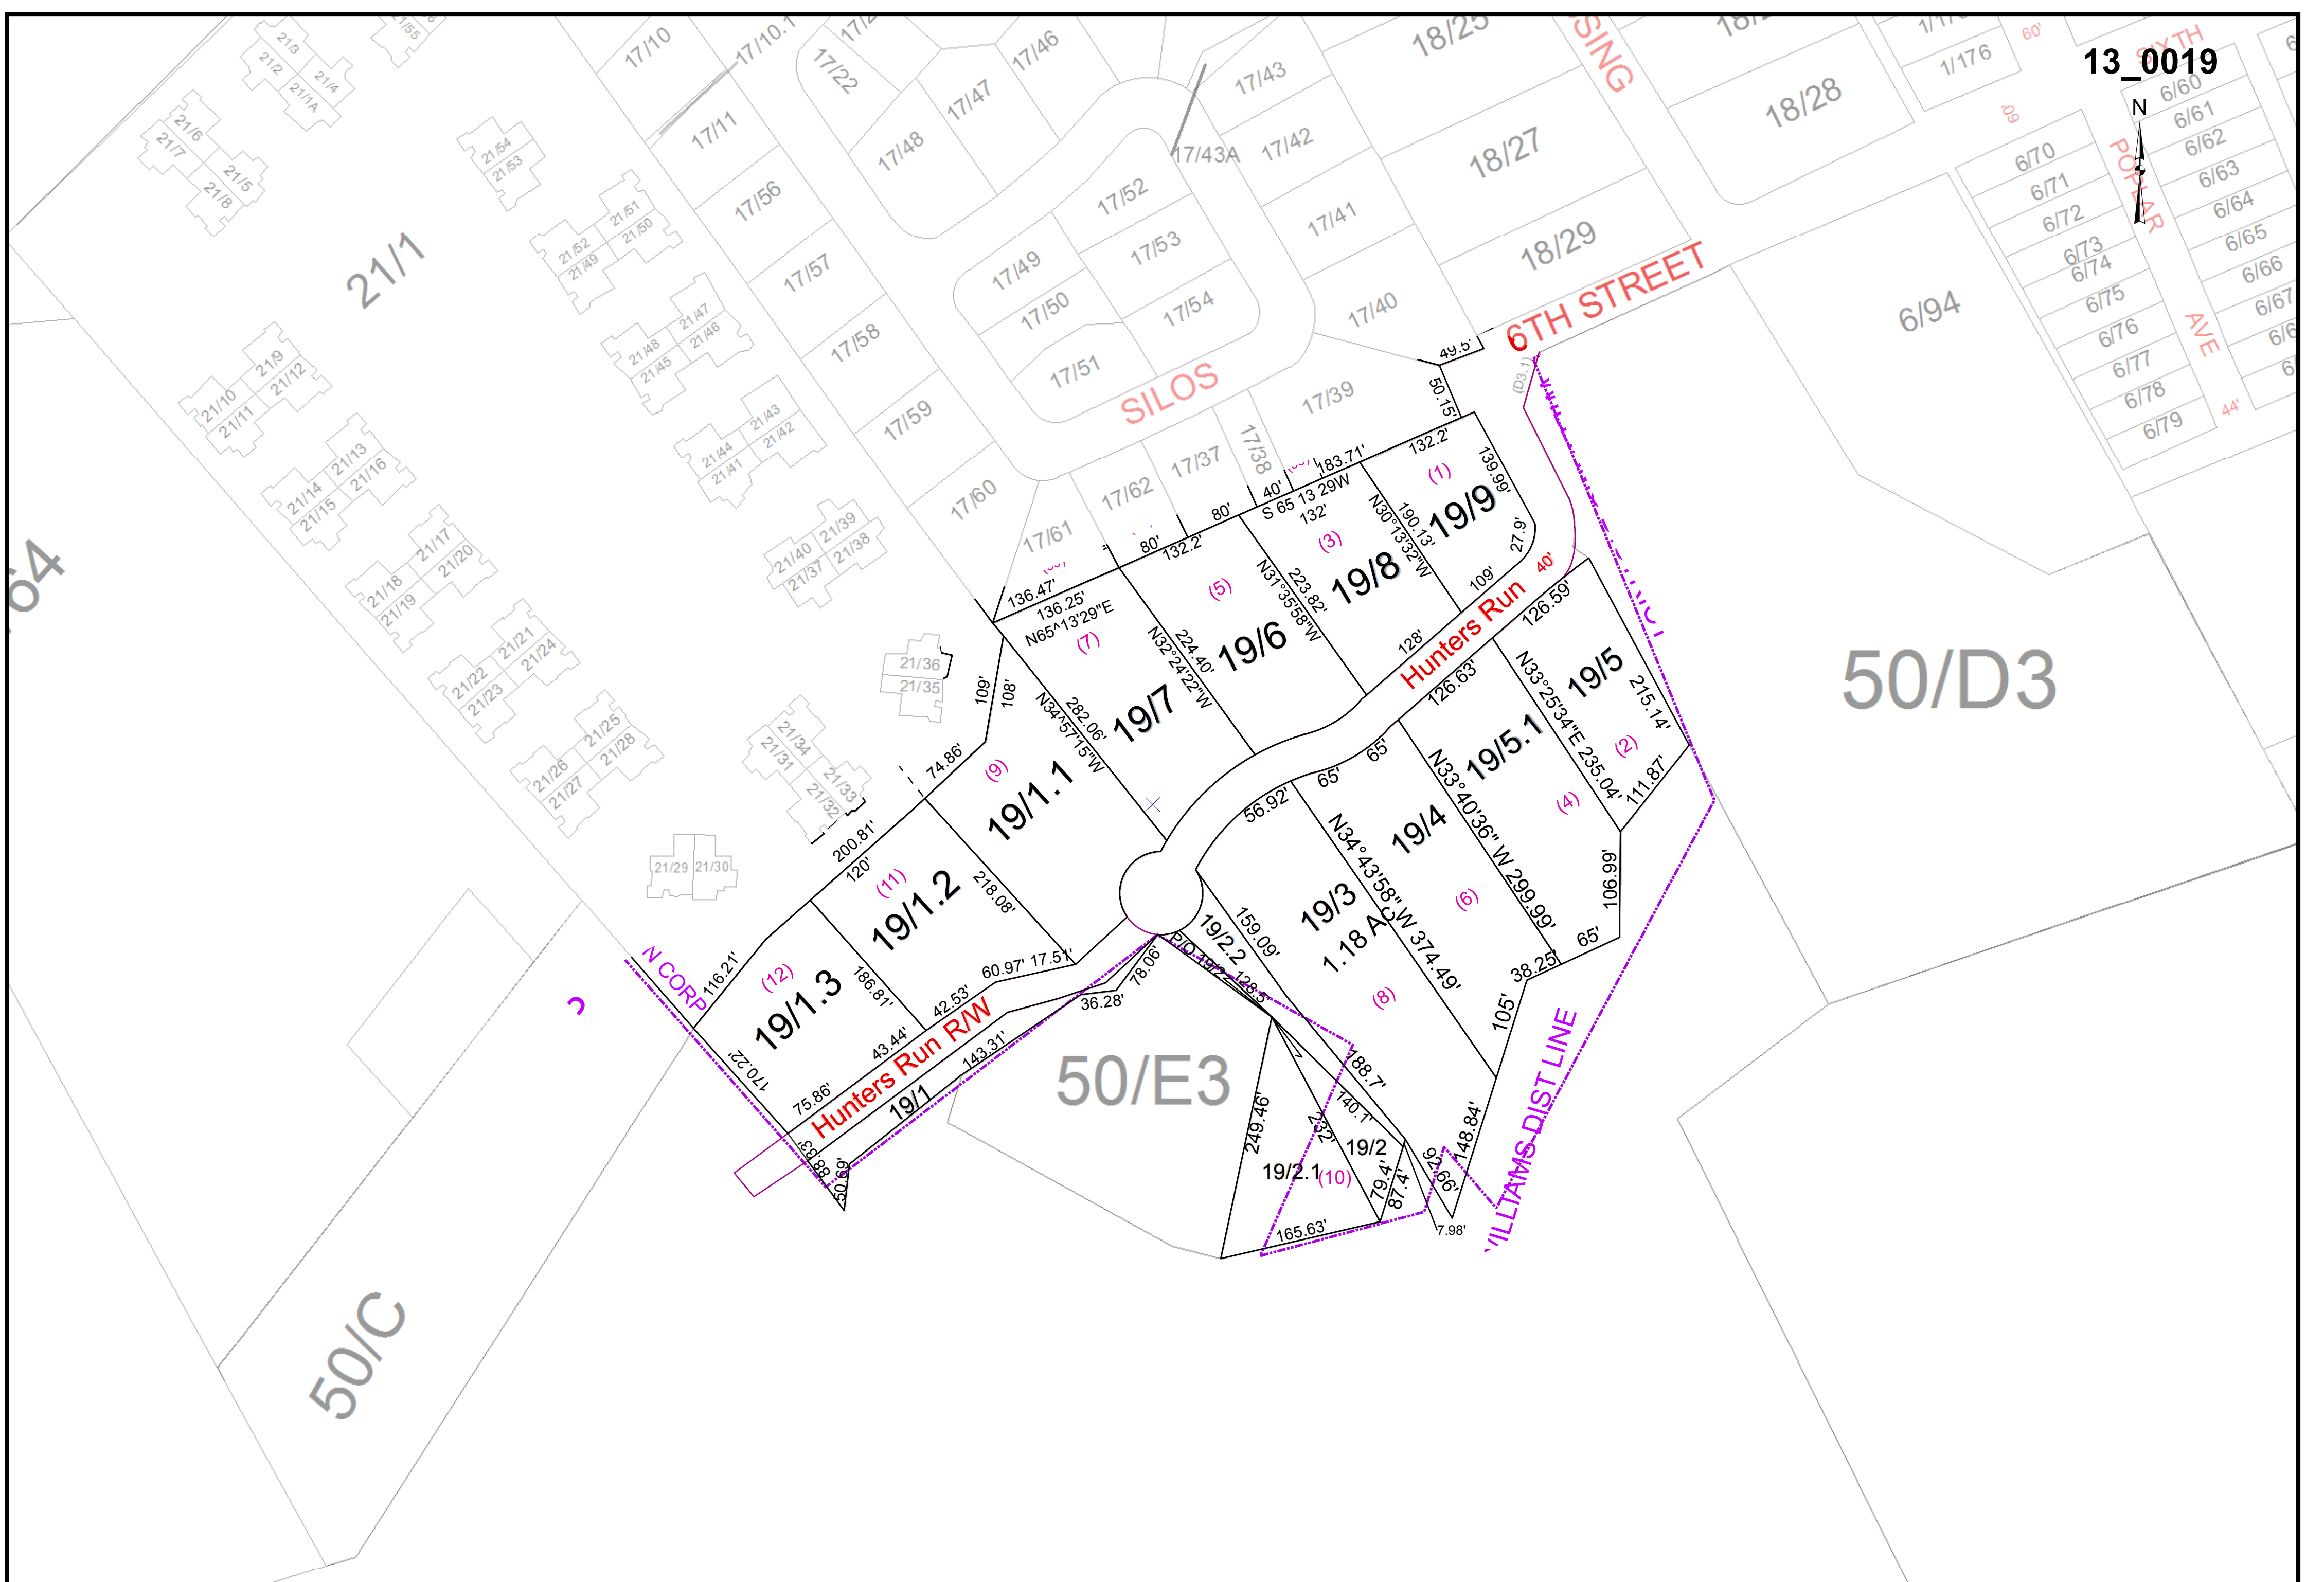

13_0019

For Tax Purposes Only

50	50	17
50	21	17
50	50	19

Legend

--- Previous Deed	Deed lot Number (15)	District Lines	⚡
— Property	Map and Parcel # (10/8)	CEMT.	⚡
— Railroad Right of Way	District Number (6)	LIBRARY	⚡
— Road and Railroad RW	HOSPITAL	AIRPORT	⚡
— Road Easement	POST OFFICE	CHURCH	⚡
— Road Right of Way	SCHOOL	FIRE STATION	⚡

Revisions

1	7	13
2	8	14
3	9	15
4	10	16
5	11	17
6	12	18

WOOD COUNTY
STATE OF WEST VIRGINIA
Office of Assessor

District SUBDIVISION
13 - WILLIAMSTOWN FIELDS @ LITTE RUN FARMS
SHEET NO: 21
Date, Aerial Photography: 2003 Date, Map: Jan 26, 2016
0 20 40 80 Feet