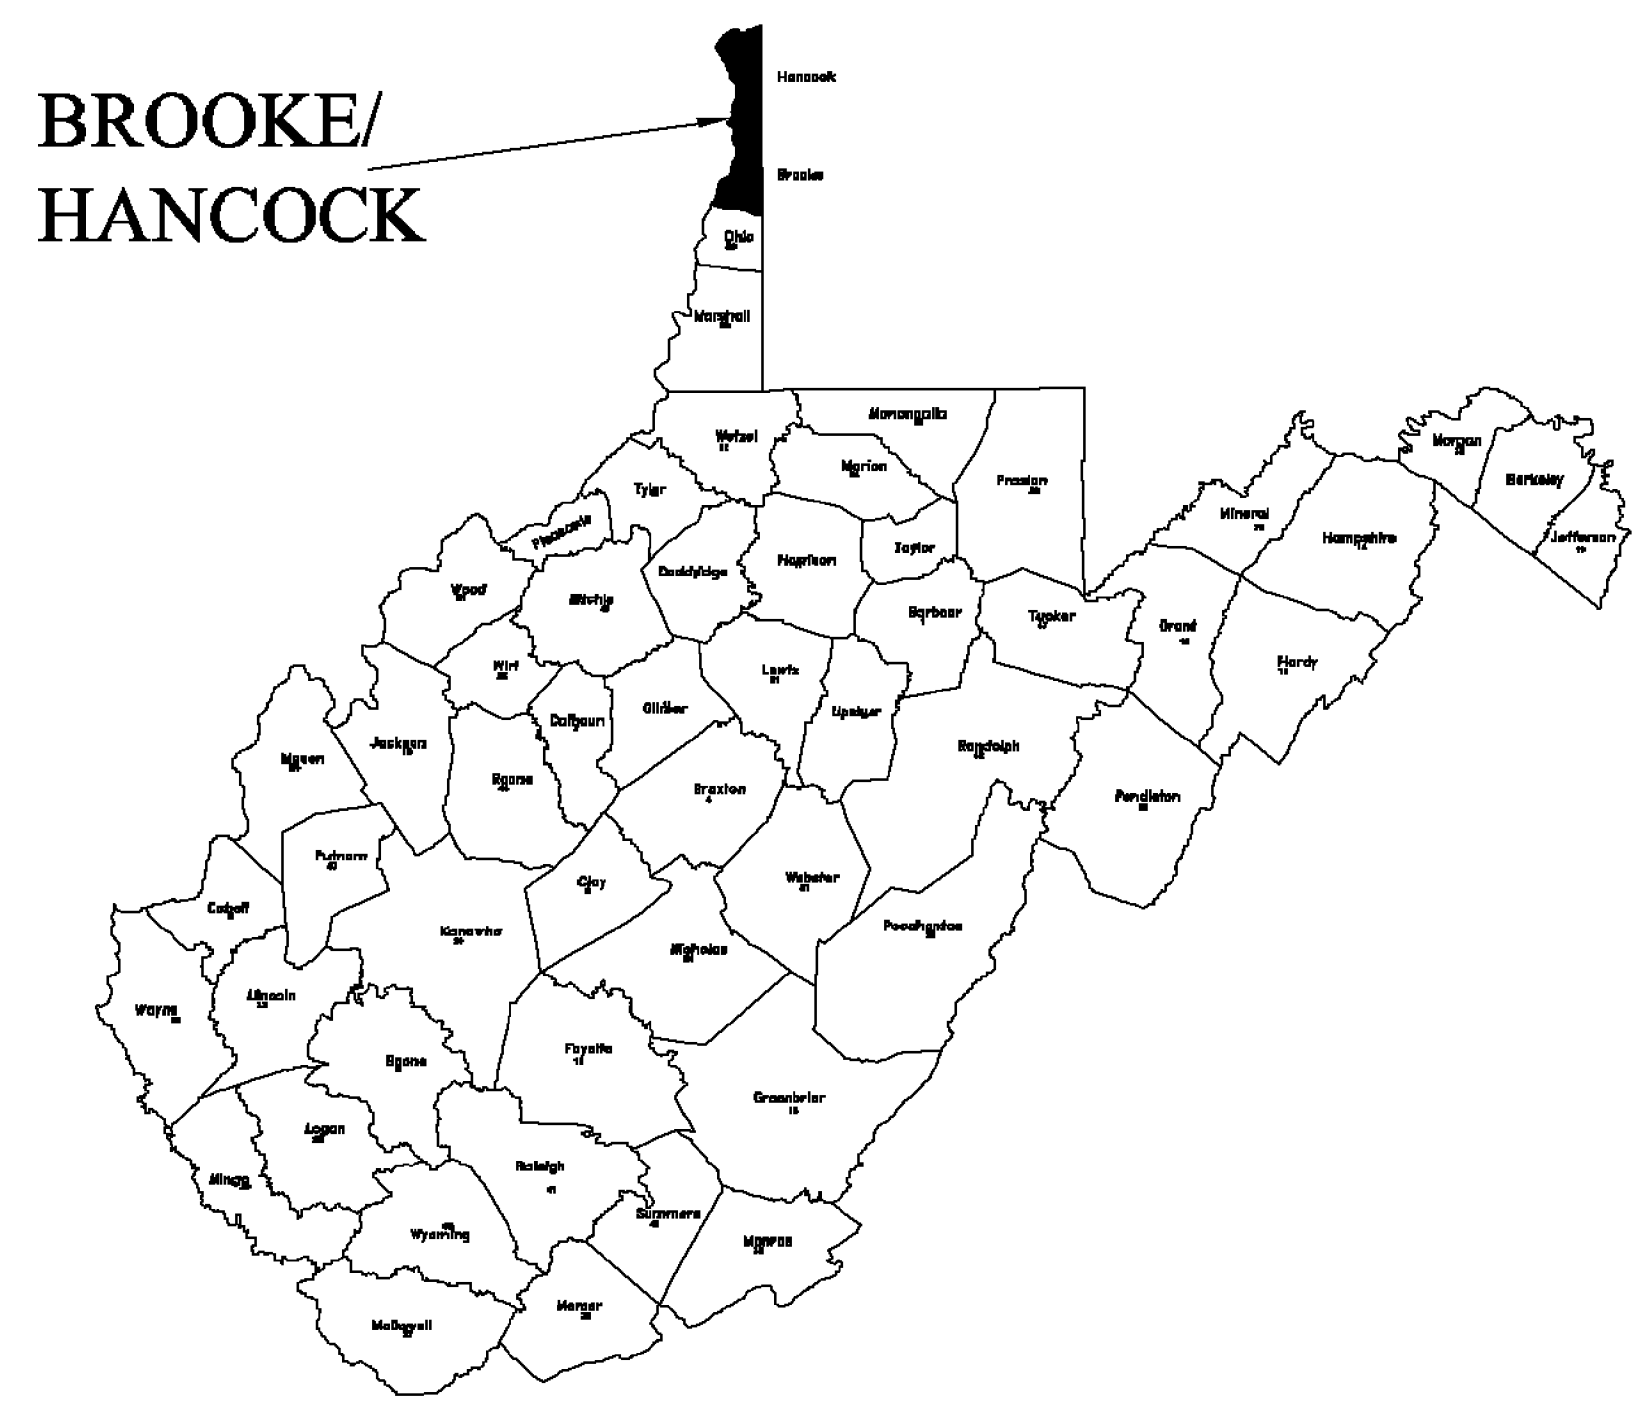

BROOKE/HANCOCK

WEST VIRGINIA

BEAVER COUNTY
PENNSYLVANIA

WASHINGTON COUNTY
PENNSYLVANIA