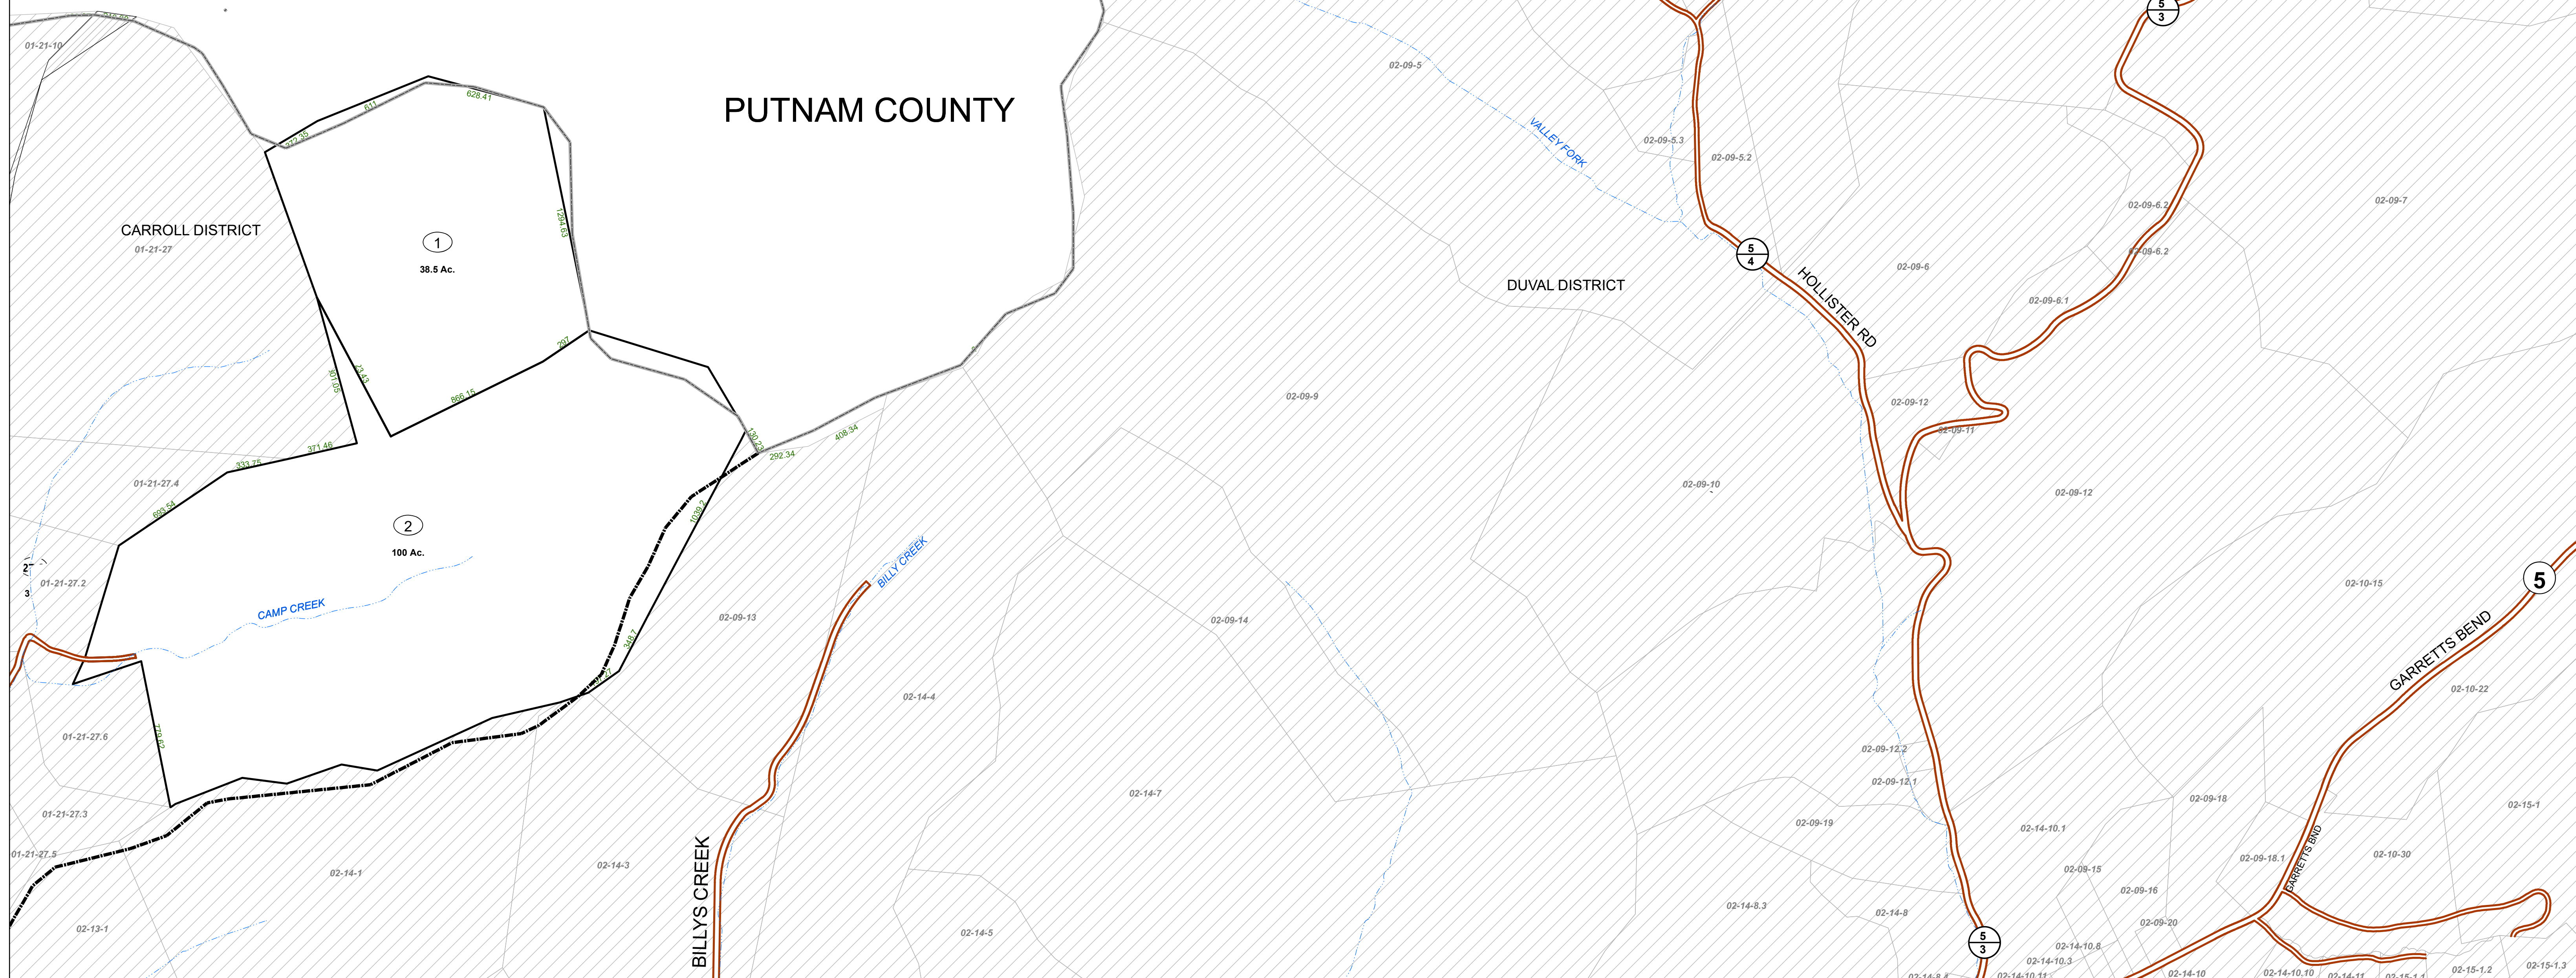

NTY

PUTNAM COUNTY

PUTNAM COUNTY

CARROLL DISTRICT

DUVAL DISTRICT

1
38.5 Ac.

2
100 Ac.

5
4
3

5

FOR TAX PURPOSES ONLY

Prepared by Lincoln County, WV

Legend	
Property Line	Original Lot Line
Road Right of Way	Lot Number (15)
Corporation Line	Parcel Number (99)
District Line	Water
County Line	Railroad

STATE OF WEST VIRGINIA
COUNTY OF LINCOLN
 Office of Assessor

CARROLL DISTRICT
SHEET 22

Date, Aerial Photography: 2003

Created: 1/28/2022

Scale: 1" = 400'