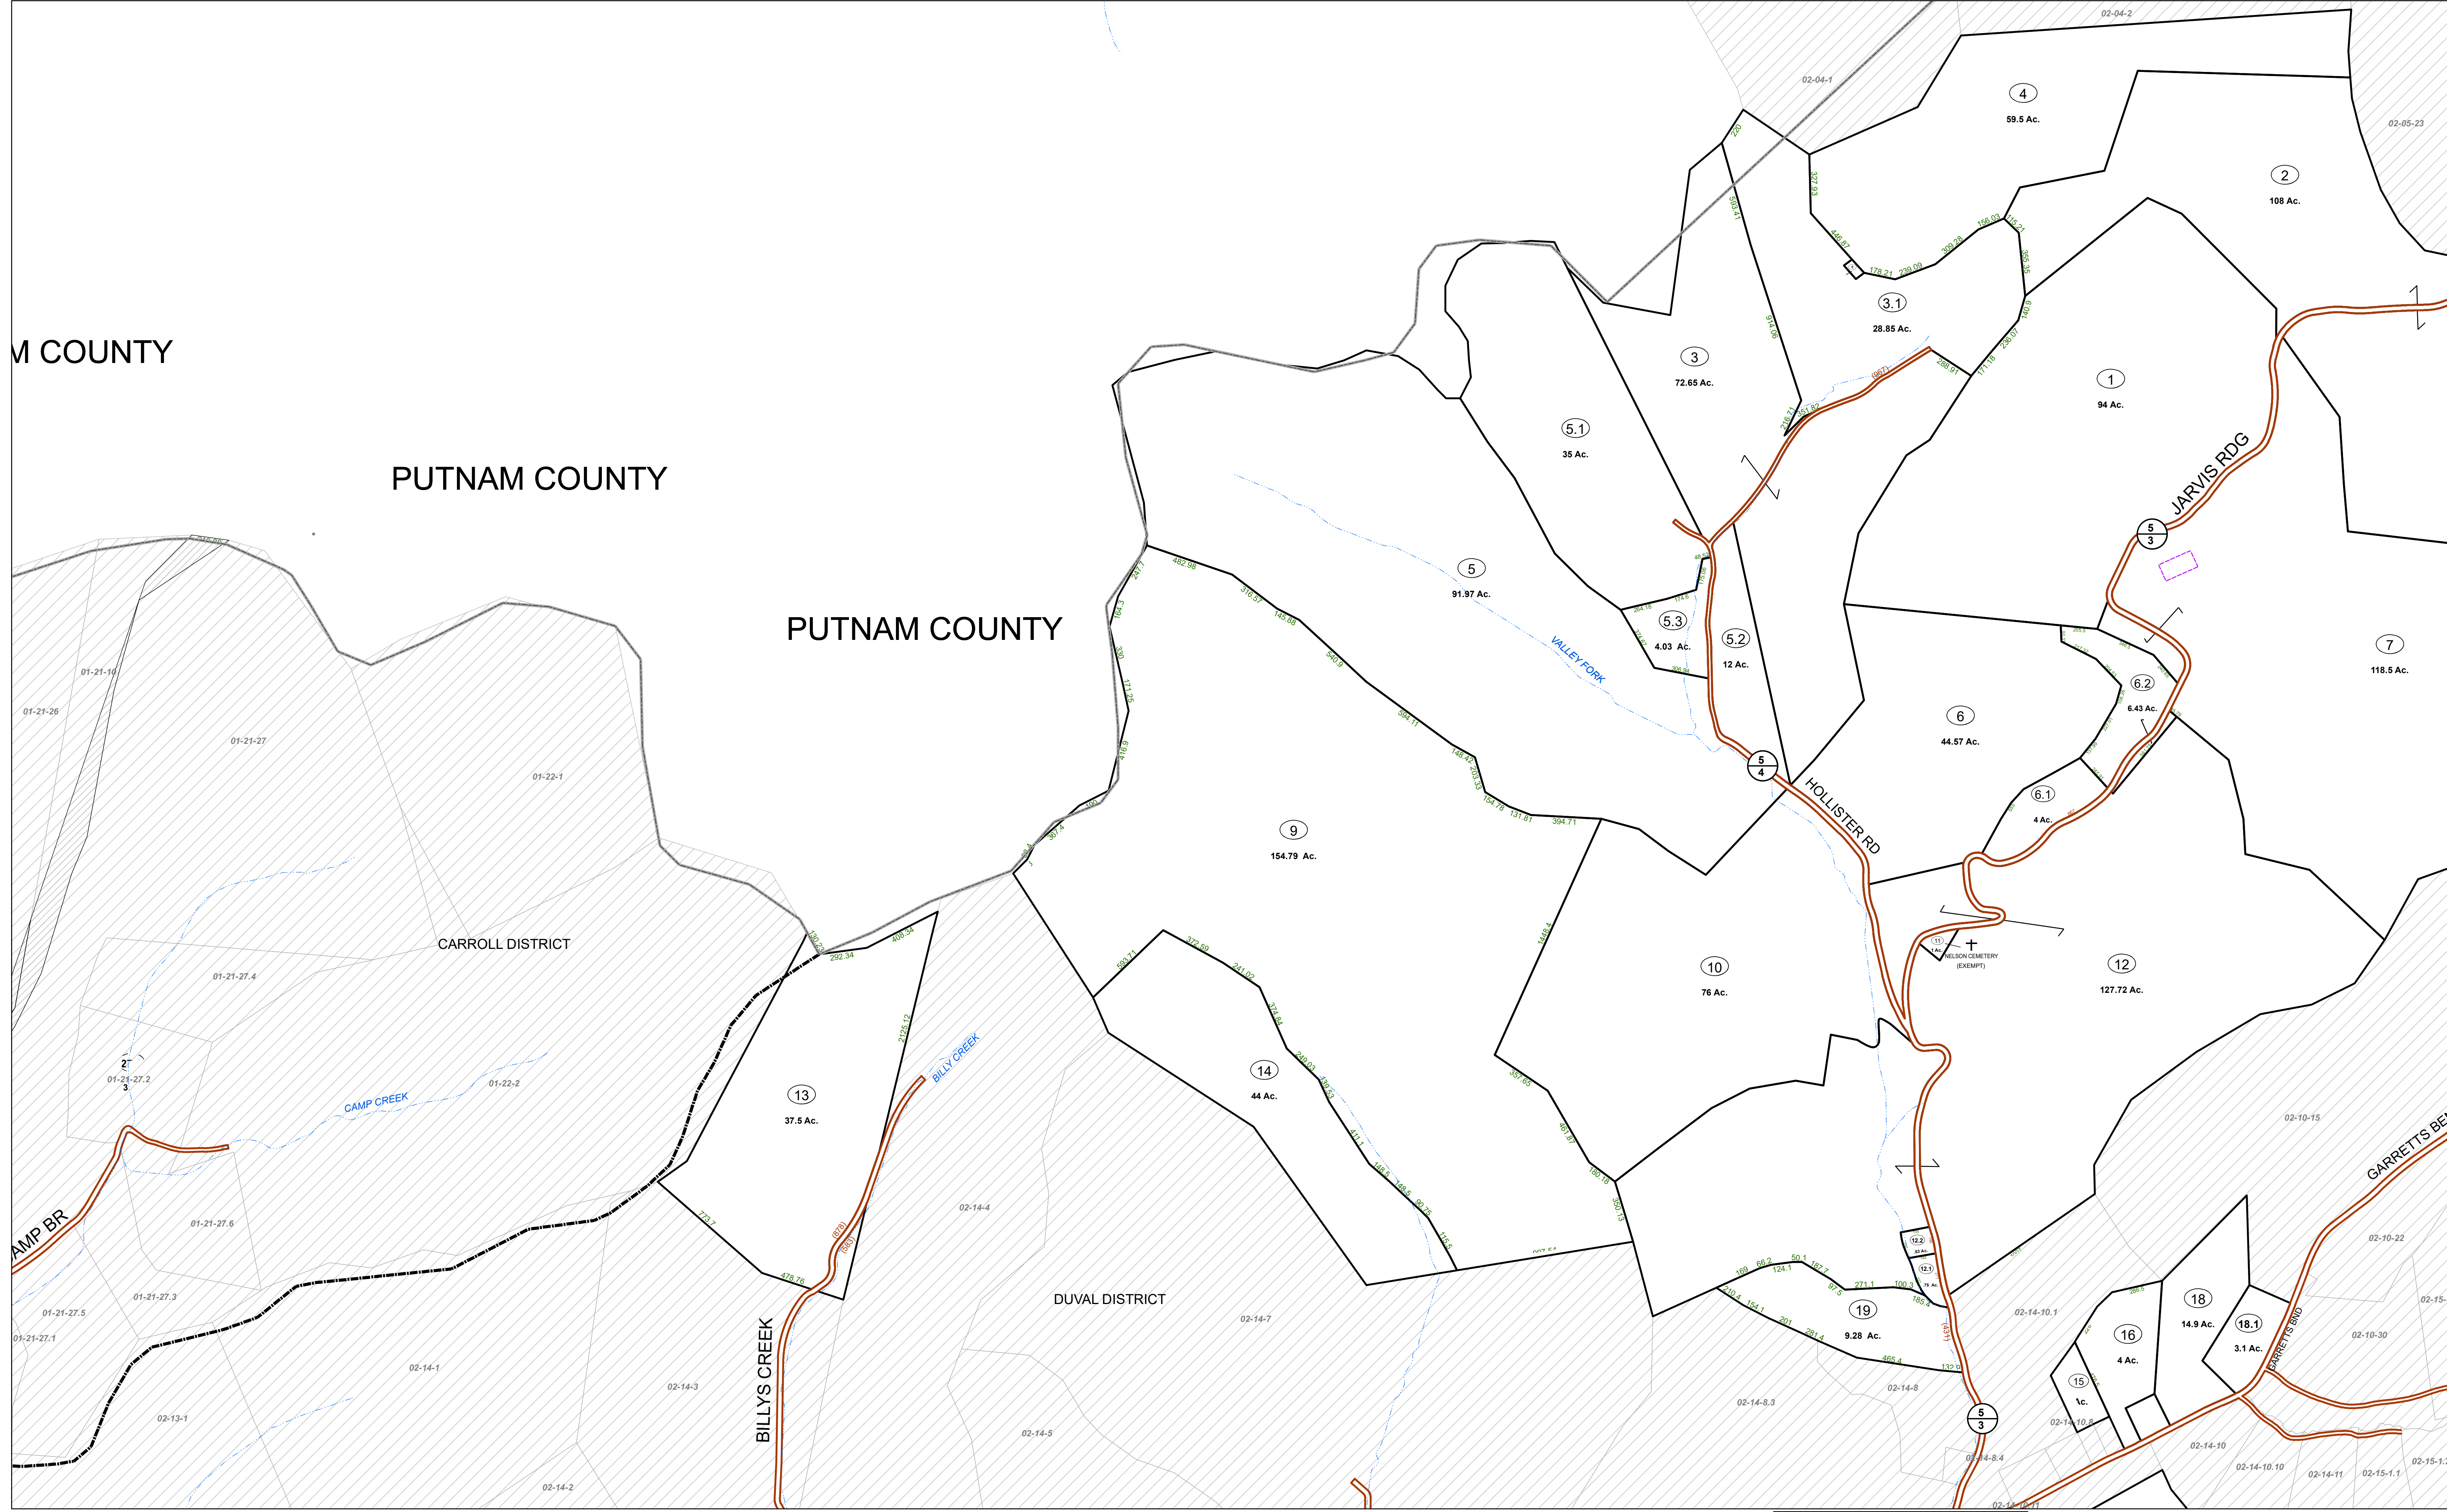

M COUNTY

PUTNAM COUNTY

PUTNAM COUNTY

CARROLL DISTRICT

DUVAL DISTRICT

FOR TAX PURPOSES ONLY

Prepared by Lincoln County, WV

**Legend**

Property Line	Original Lot Line
Road Right of Way	Lot Number (15)
Corporation Line	Parcel Number (99)
District Line	Water
County Line	Railroad

R	1	Revised 5/12/65	9	Revised 1/28/2019	17
e	2	Revised 7/1/81	10	Revised 1/28/2020	18
v	3	Revised 7/1/84	11	Revised 1/28/2021	19
i	4	Revised 7/1/87	12	Revised 1/28/2022	20
s	5	Revised 7/1/89	13		21
i	6	Revised 7/1/96	14		22
o	7	Revised 12/30/2016	15		23
n	8	Revised 8/24/2018	16		24

**STATE OF WEST VIRGINIA**  
**COUNTY OF LINCOLN**  
 Office of Assessor

**DUVAL DISTRICT**  
**SHEET 09**

Date, Aerial Photography: 2003  
 Created: 1/28/2022  
 Scale: 1" = 400'