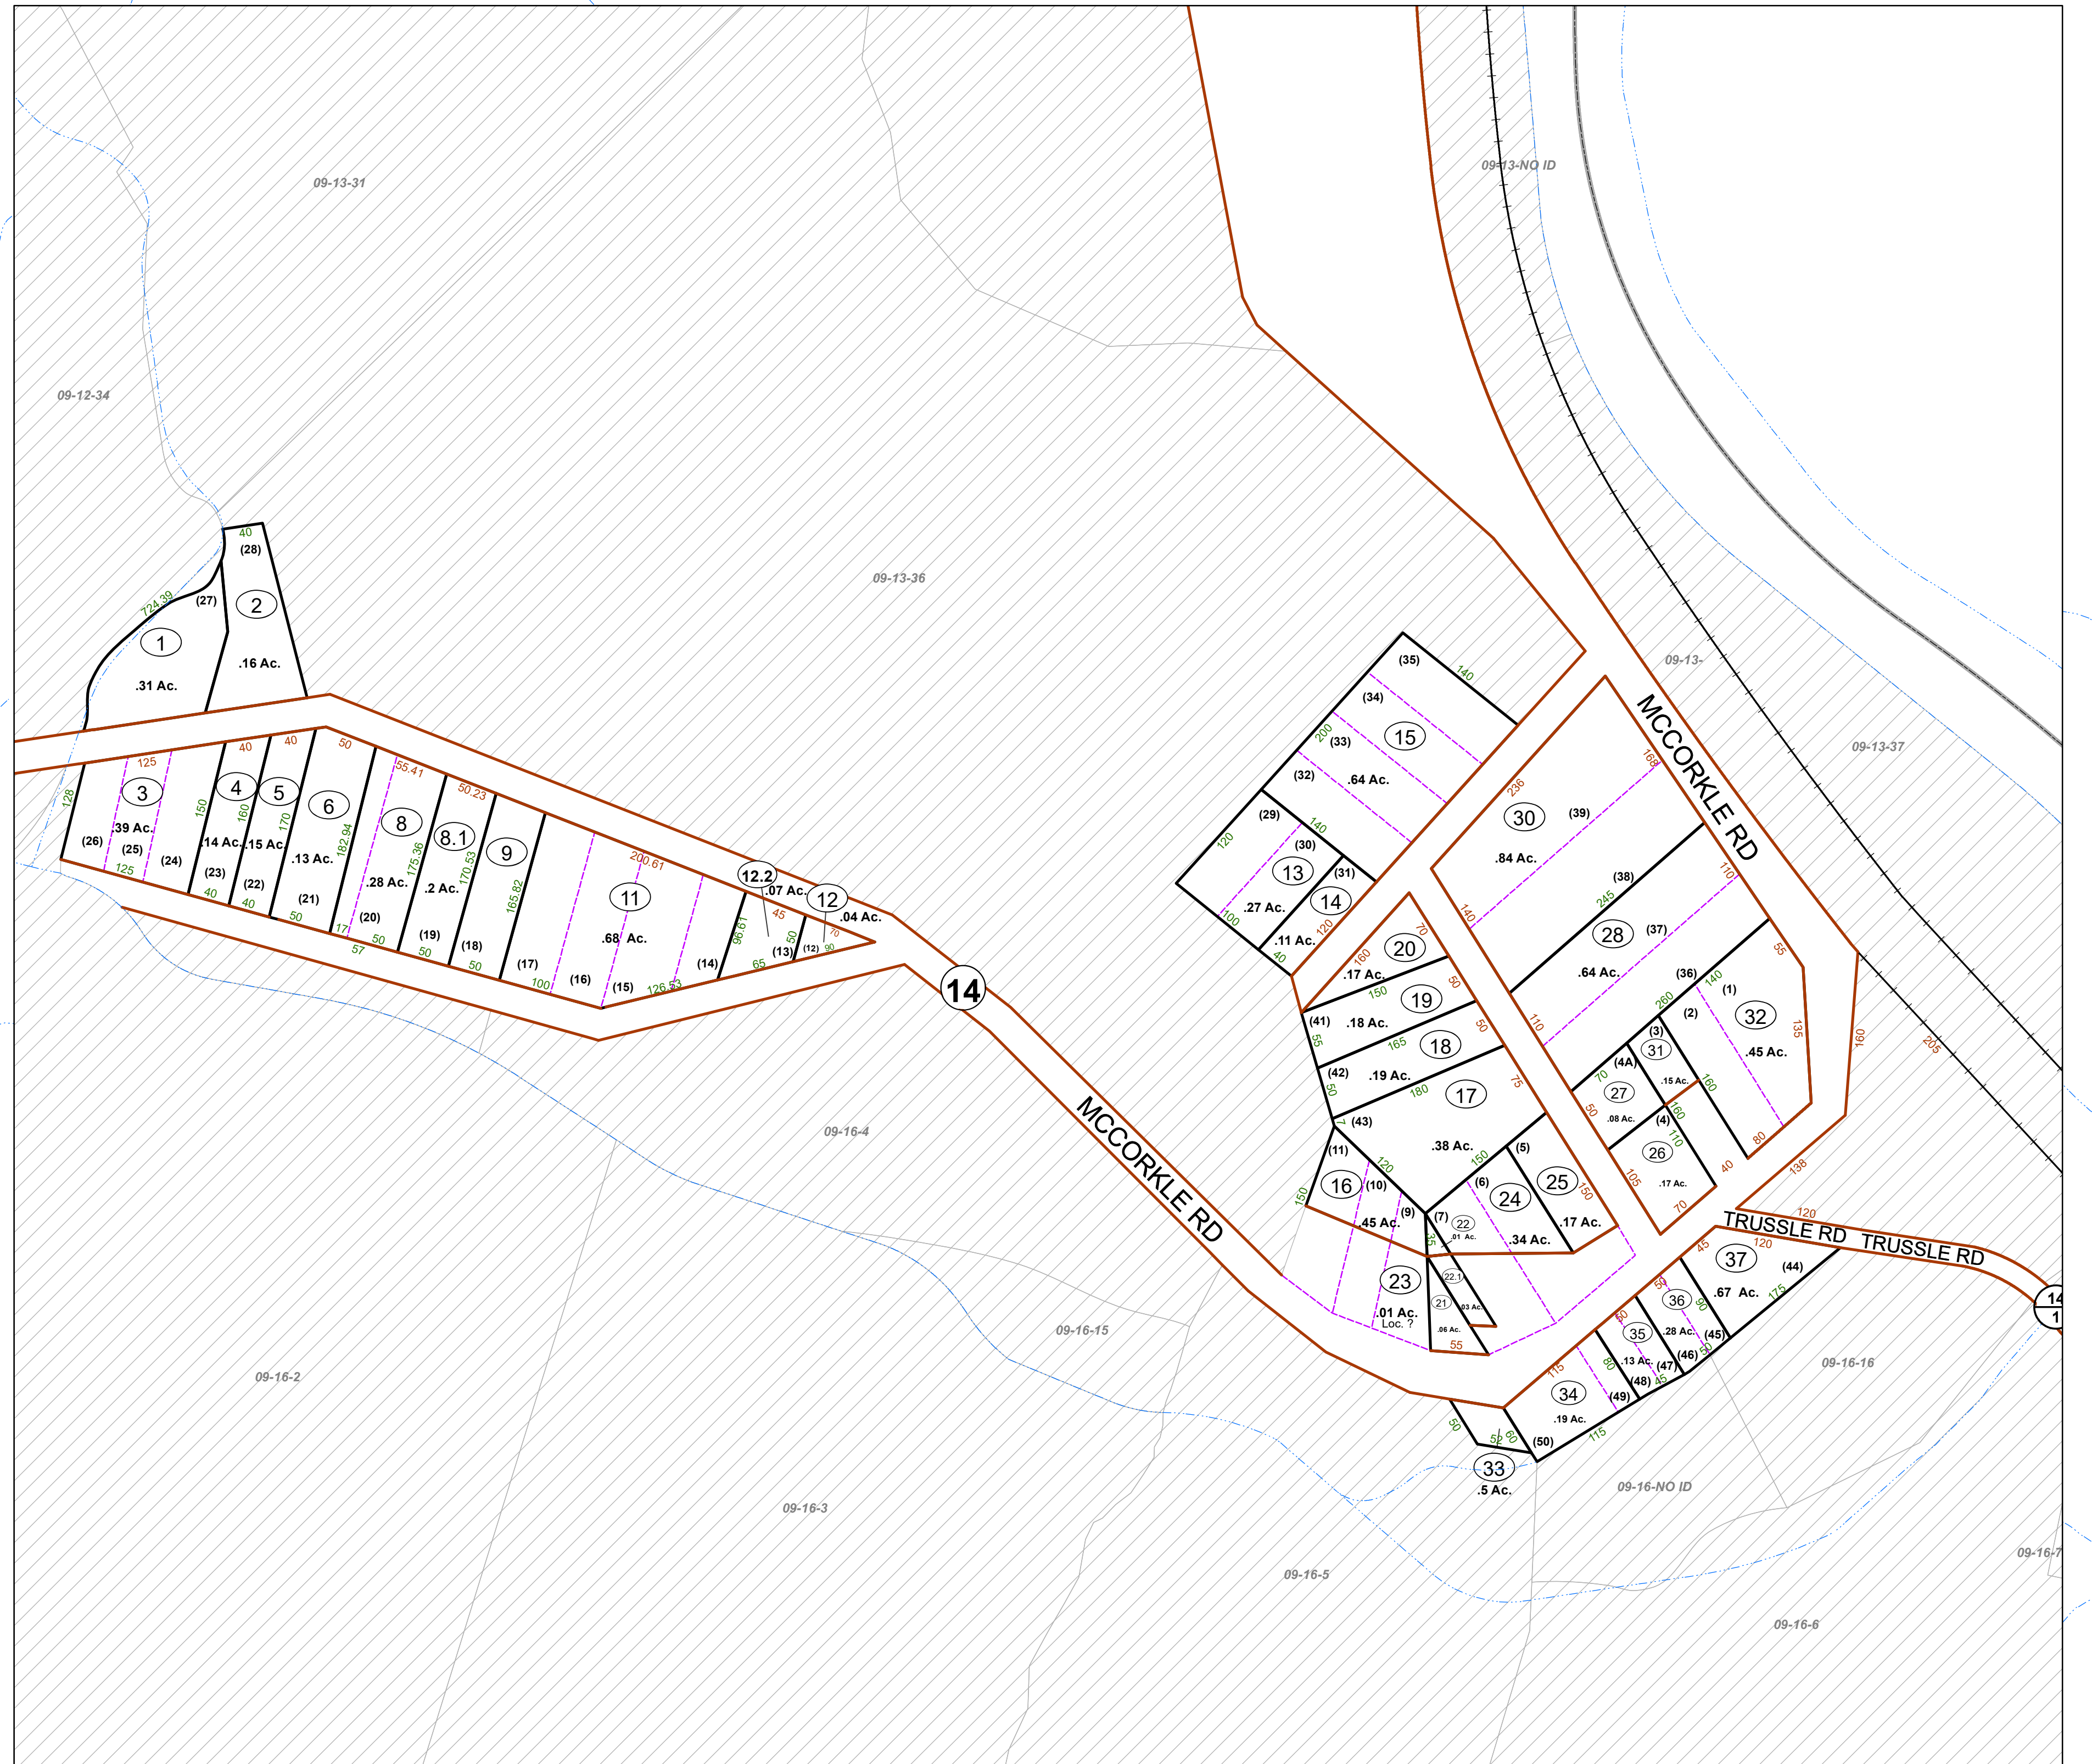

KANAWHA COUNTY

MCCORKLE  
SHEET 16A  
1" = 100'

FOR TAX PURPOSES ONLY

Prepared by Lincoln County, WV

Legend	
Property Line	Original Lot Line
Road Right of Way	Lot Number (15)
Corporation Line	Parcel Number (99)
District Line	Water
County Line	Railroad

R	1	Revised 5/12/65	9	Revised 1/28/2019	17
O	2	Revised 7/1/81	10	Revised 1/28/2020	18
V	3	Revised 7/1/84	11	Revised 1/28/2021	19
J	4	Revised 7/1/87	12		20
S	5	Revised 7/1/89	13		21
I	6	Revised 7/1/96	14		22
O	7	Revised 12/30/2016	15		23
N	8	Revised 8/24/2018	16		24

STATE OF WEST VIRGINIA  
COUNTY OF LINCOLN  
Office of Assessor

WASHINGTON DISTRICT  
SHEET 16

Date, Aerial Photography: 2003  
Created: 2/23/2021  
Scale: 1" = 400'