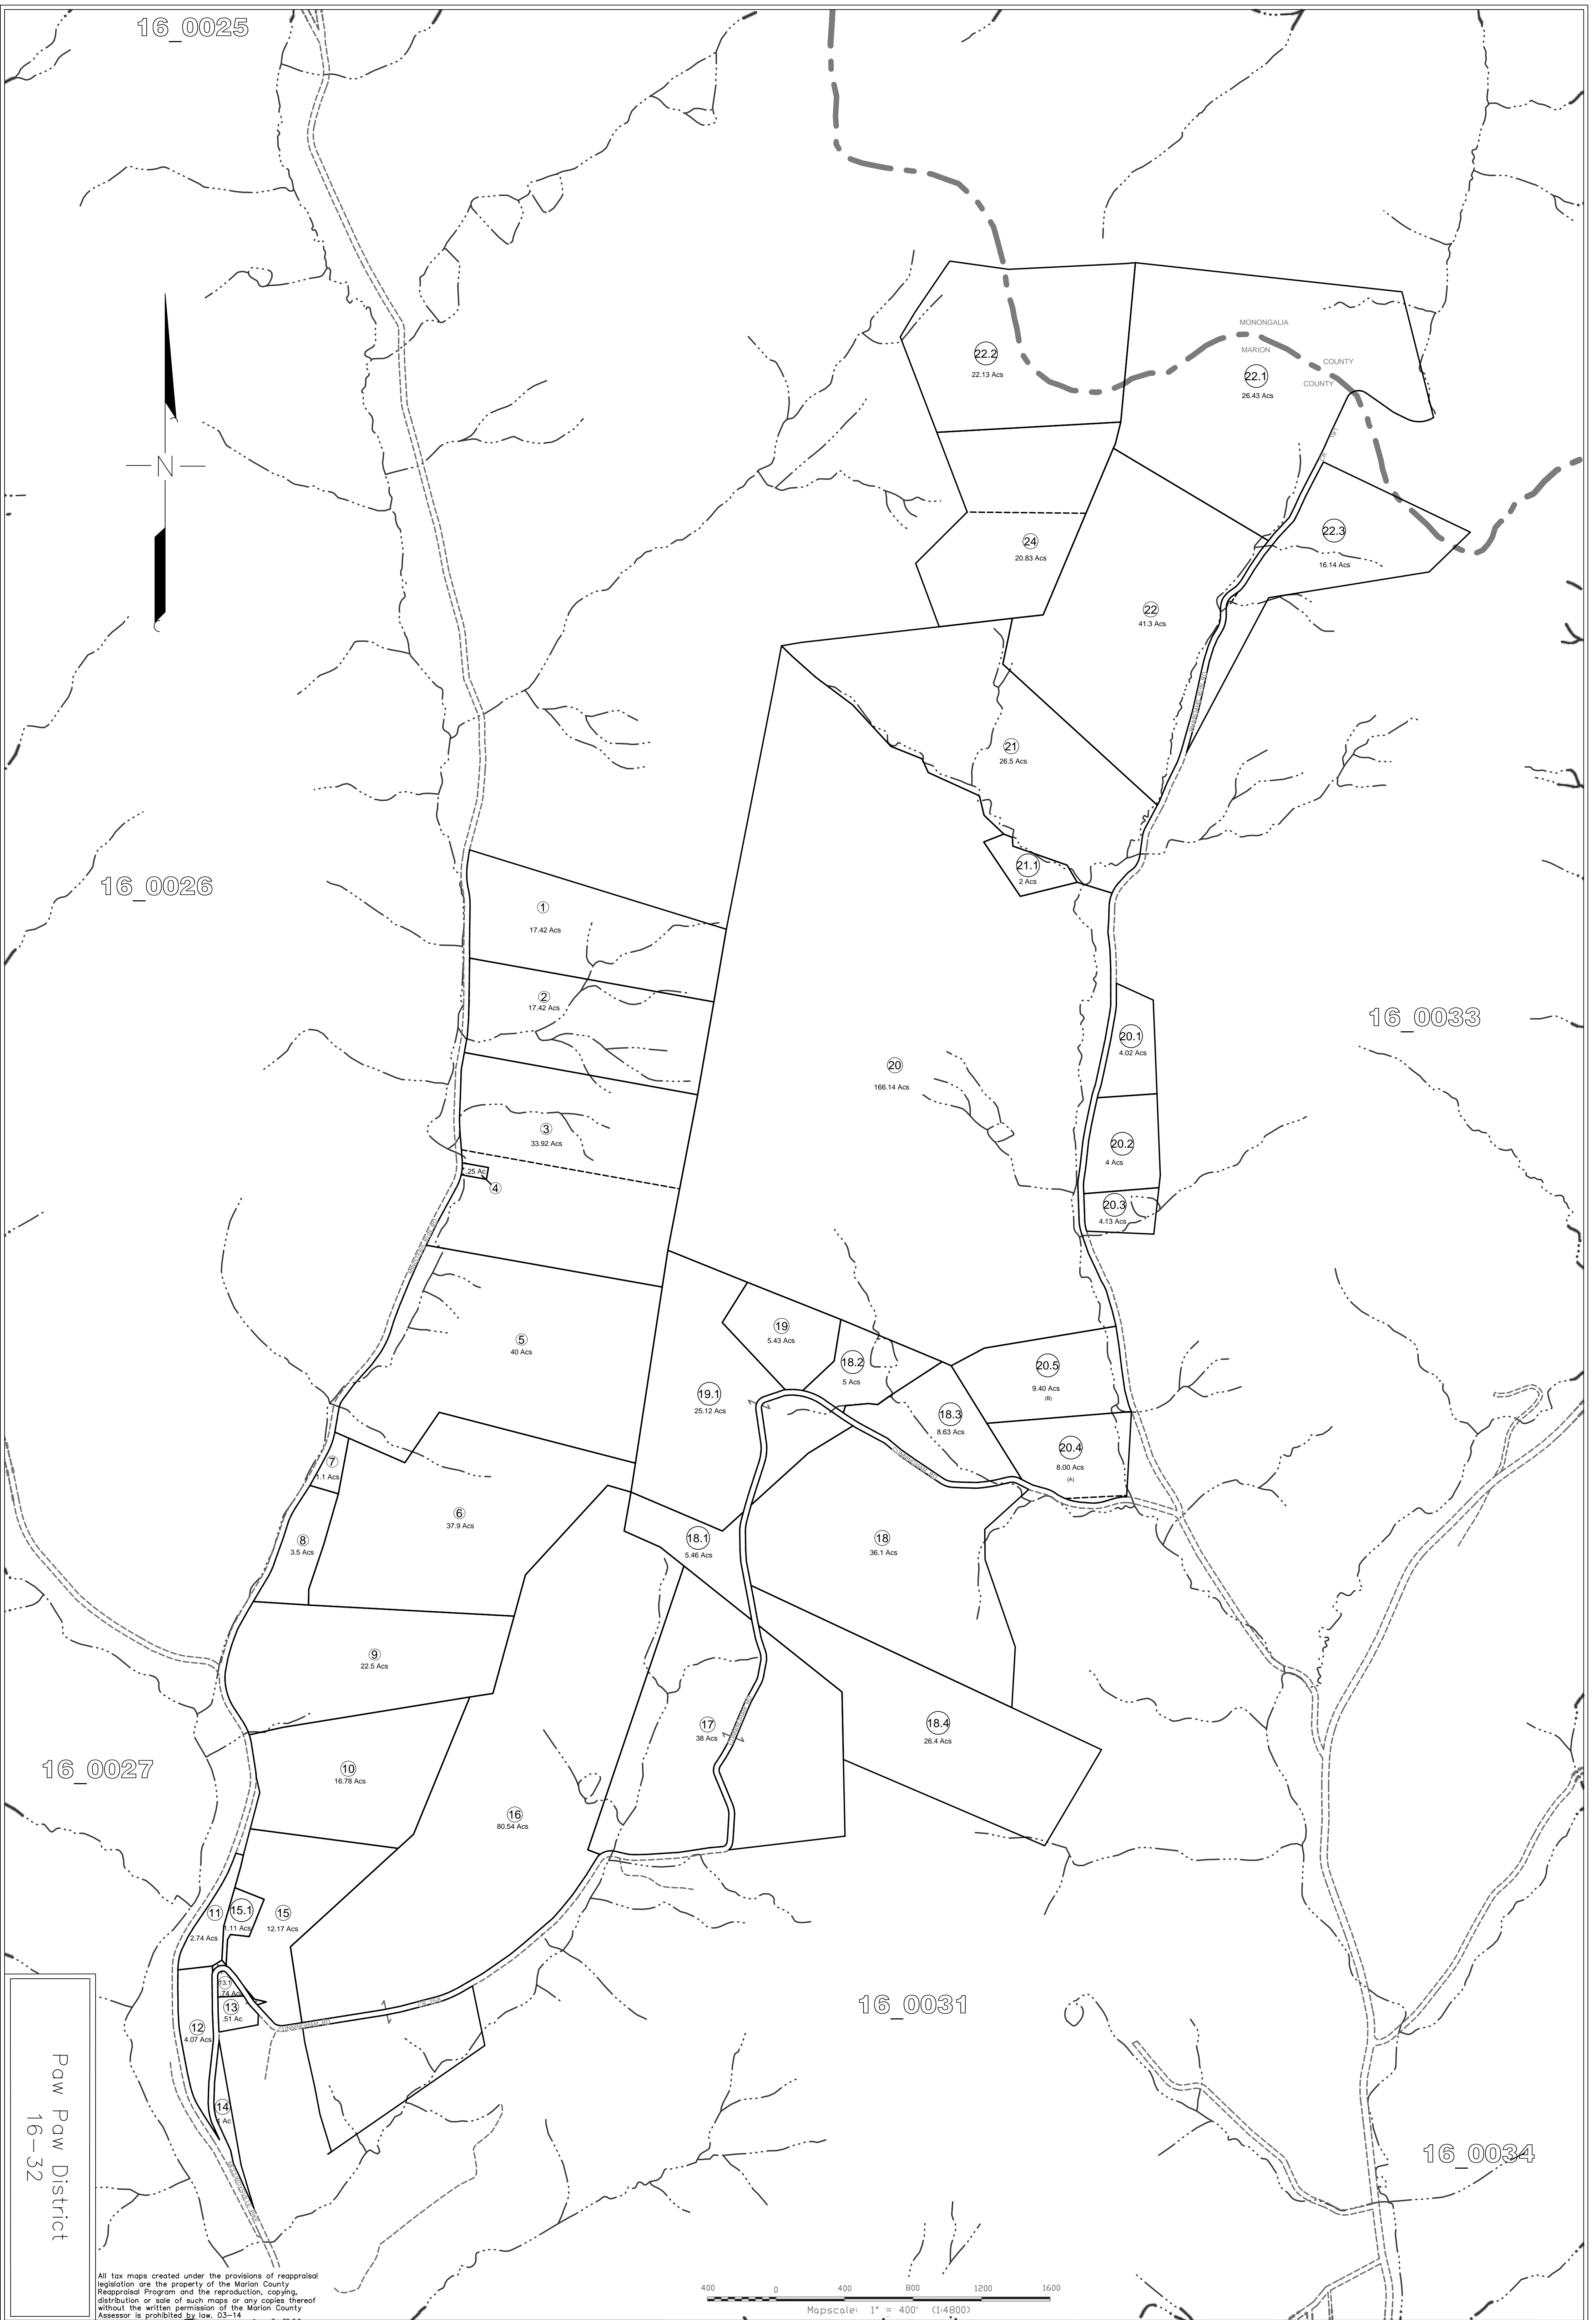

16_0025

16_0026

16_0033

16_0027

16_0031

16_0034

MONONGALIA
MARION
COUNTY
COUNTY

Paw Paw District
16-32

LEGEND

Property Line	—————	Original Lot Line	-----
Edge of roadway	- - - - -	Lot number	⊙
Corporation Line	—————	Tax Parcel Number	⊙
Hydrography	~~~~~	Railroad	+++++

Office of the
Marion County Assessor

Revision	History
Mapper	Date
1	NEW MAP TN OCT, 2016
2	NEW MAP TN OCT, 2018
3	
4	
5	

Paw Paw District
16-32