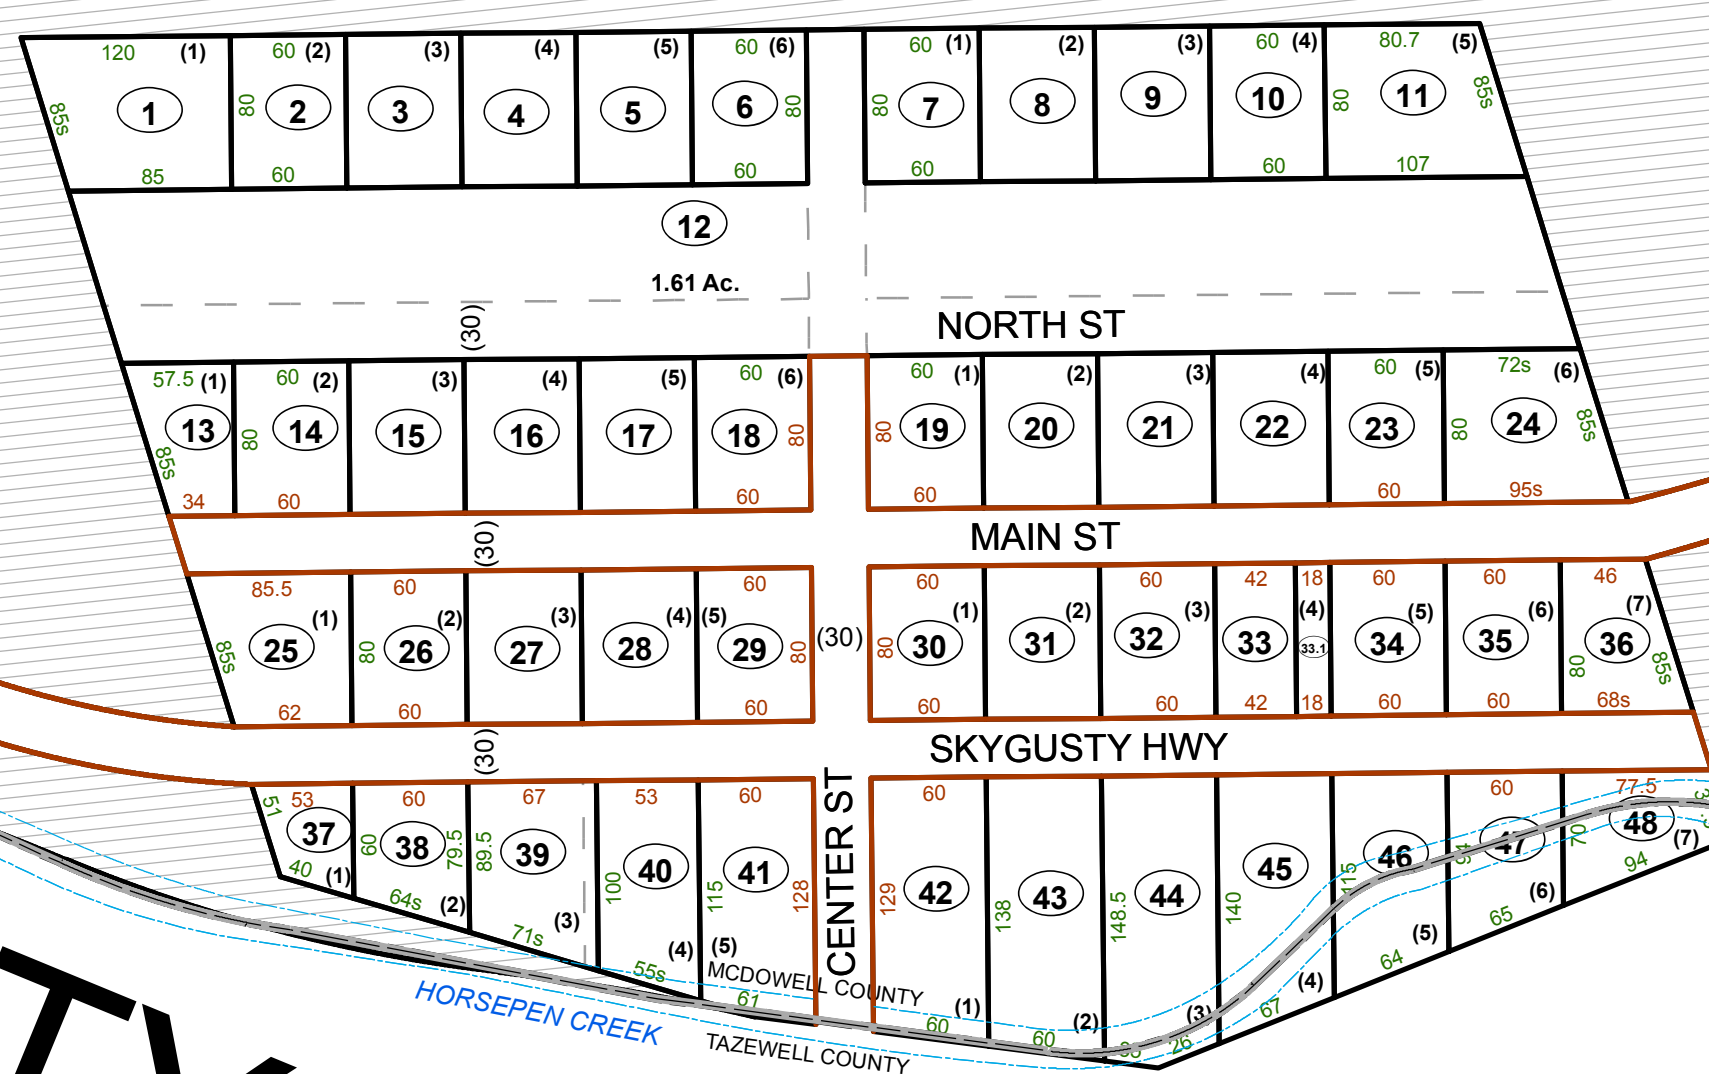

COUNTY

TAZEWELL COUNTY

13

FOR TAX PURPOSES ONLY

Prepared By:
Avery Ray Bailey
McDowell County Assessor

Legend	
Property Line	Original Lot Line
Road Right of Way	Lot Number (15)
Corporation Line	Parcel Number (99)
District Line	Water
County Line	Railroad

R	1	Revised 2/11/2021	9		17
e	2		10		18
v	3		11		19
i	4		12		20
s	5		13		21
i	6		14		22
o	7		15		23
n	8		16		24

STATE OF WEST VIRGINIA
COUNTY OF McDOWELL
Office of Assessor

BIG CREEK DISTRICT
Map: 23
Date, Aerial Photography: 2019
Date, Map: 5/3/2021
Scale: 1 inch = 100 feet